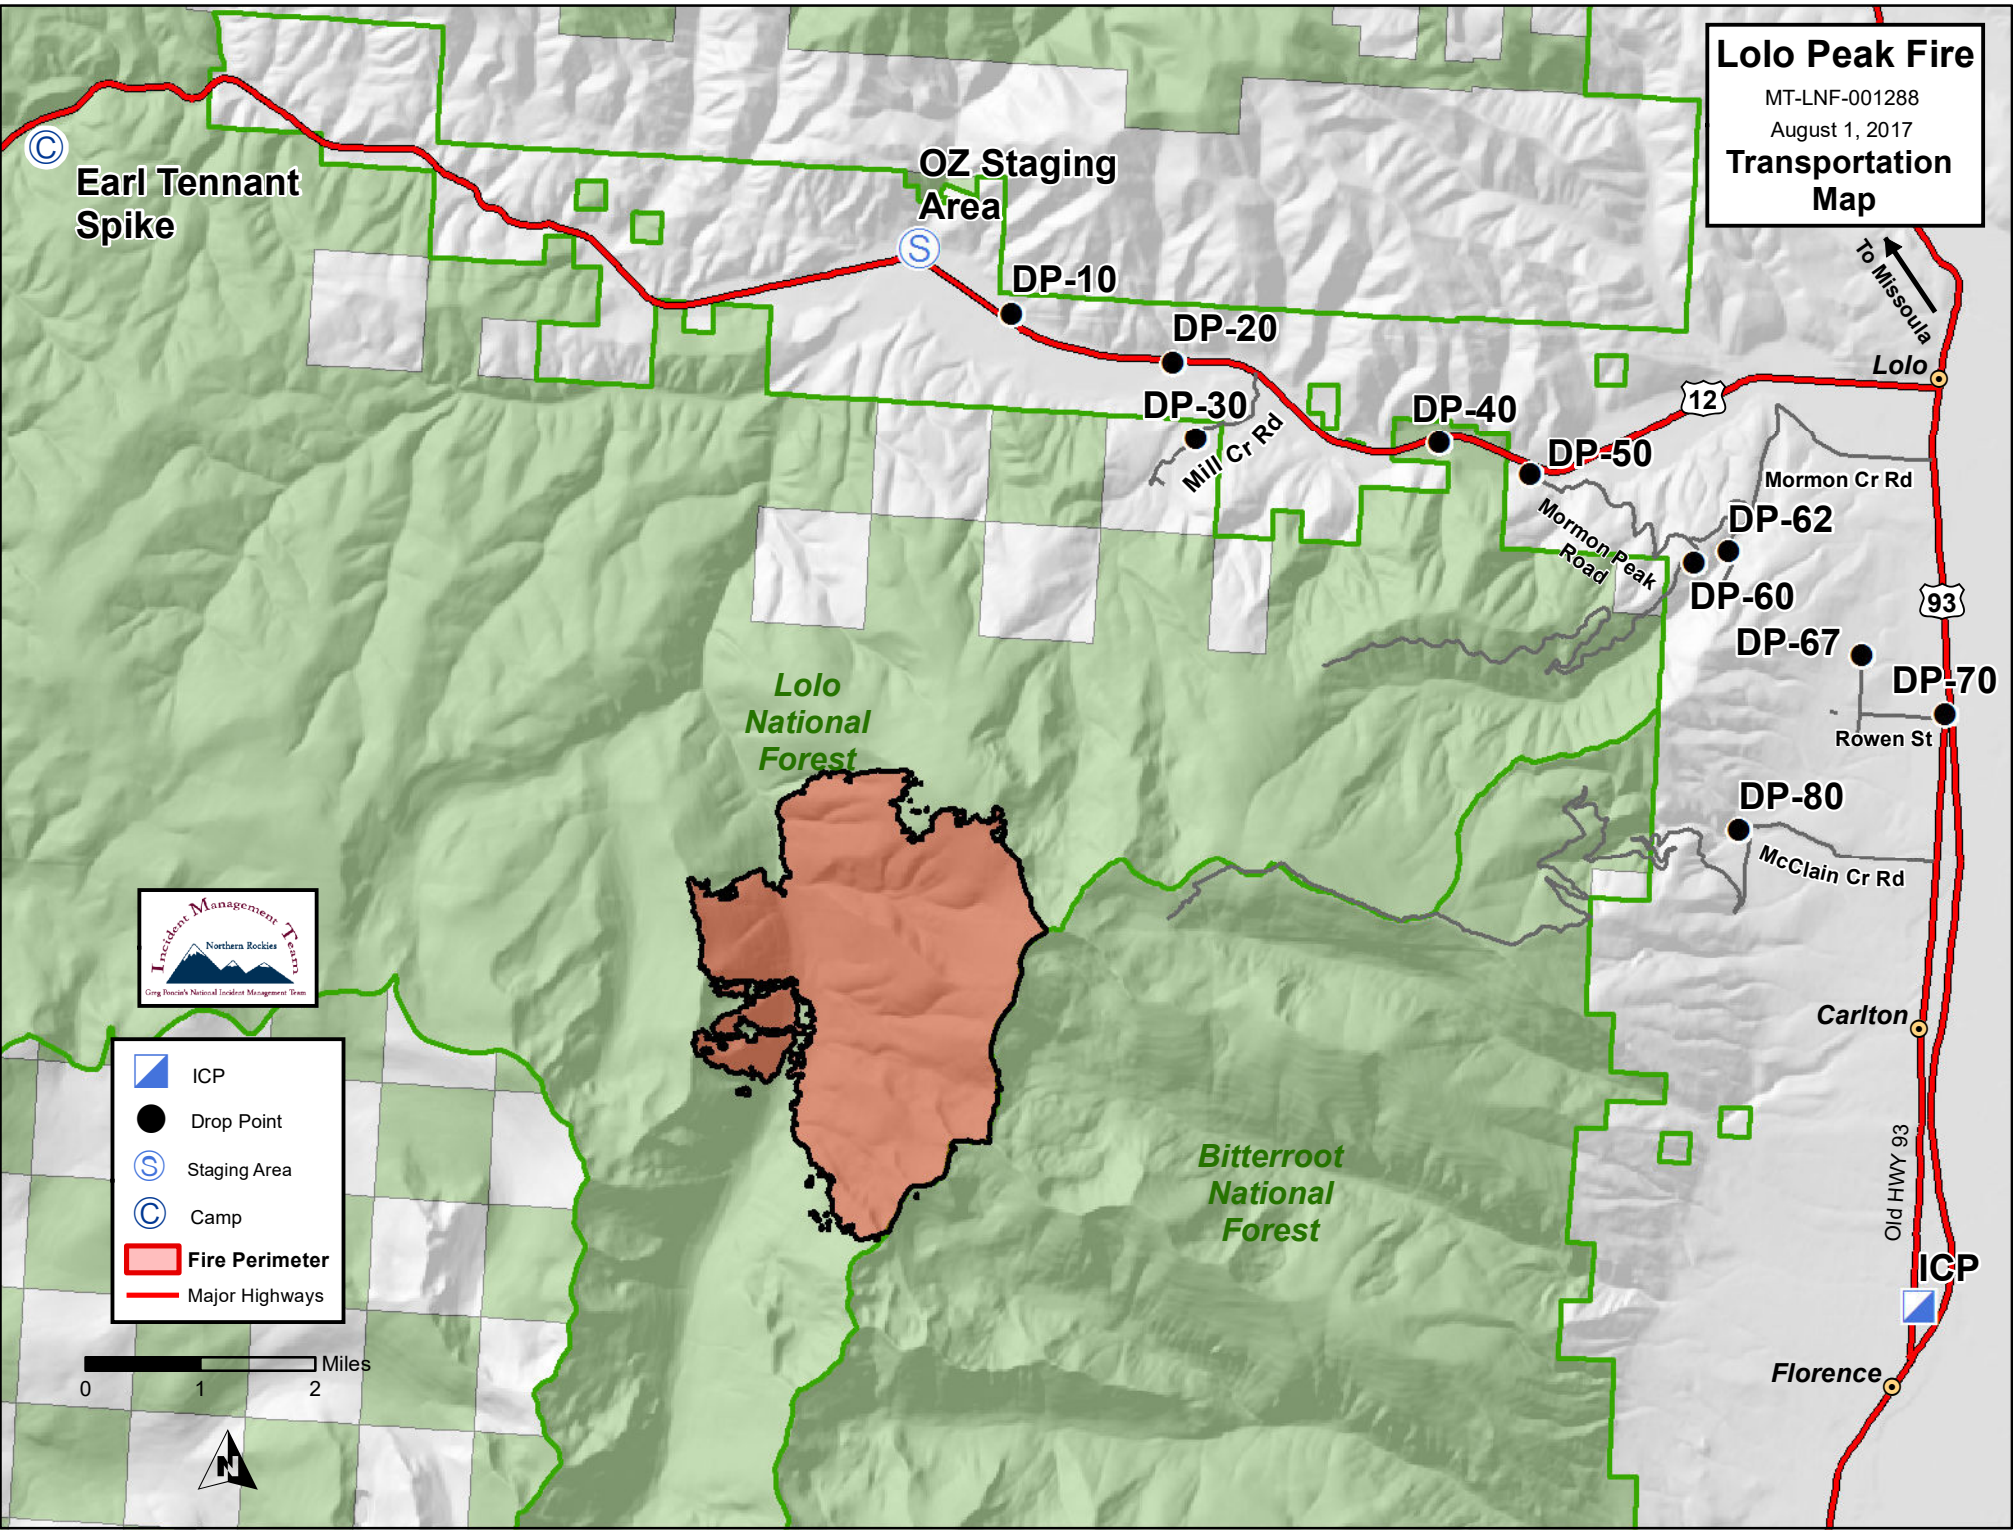

**Lolo Peak Fire**  
 MT-LNF-001288  
 August 1, 2017  
**Transportation Map**

© Earl Tennant Spike

OZ Staging Area

DP-10

DP-20

DP-30

DP-40

DP-50

DP-62

DP-60

DP-67

DP-70

DP-80

ICP

To Missoula

Lolo

12

93

Mormon Cr Rd

Mormon Peak Road

Rowen St

McClain Cr Rd

Carlton

Old HWY 93

Florence

Lolo National Forest

Bitterroot National Forest

-  ICP
-  Drop Point
-  Staging Area
-  Camp
-  Fire Perimeter
-  Major Highways

0 1 2 Miles