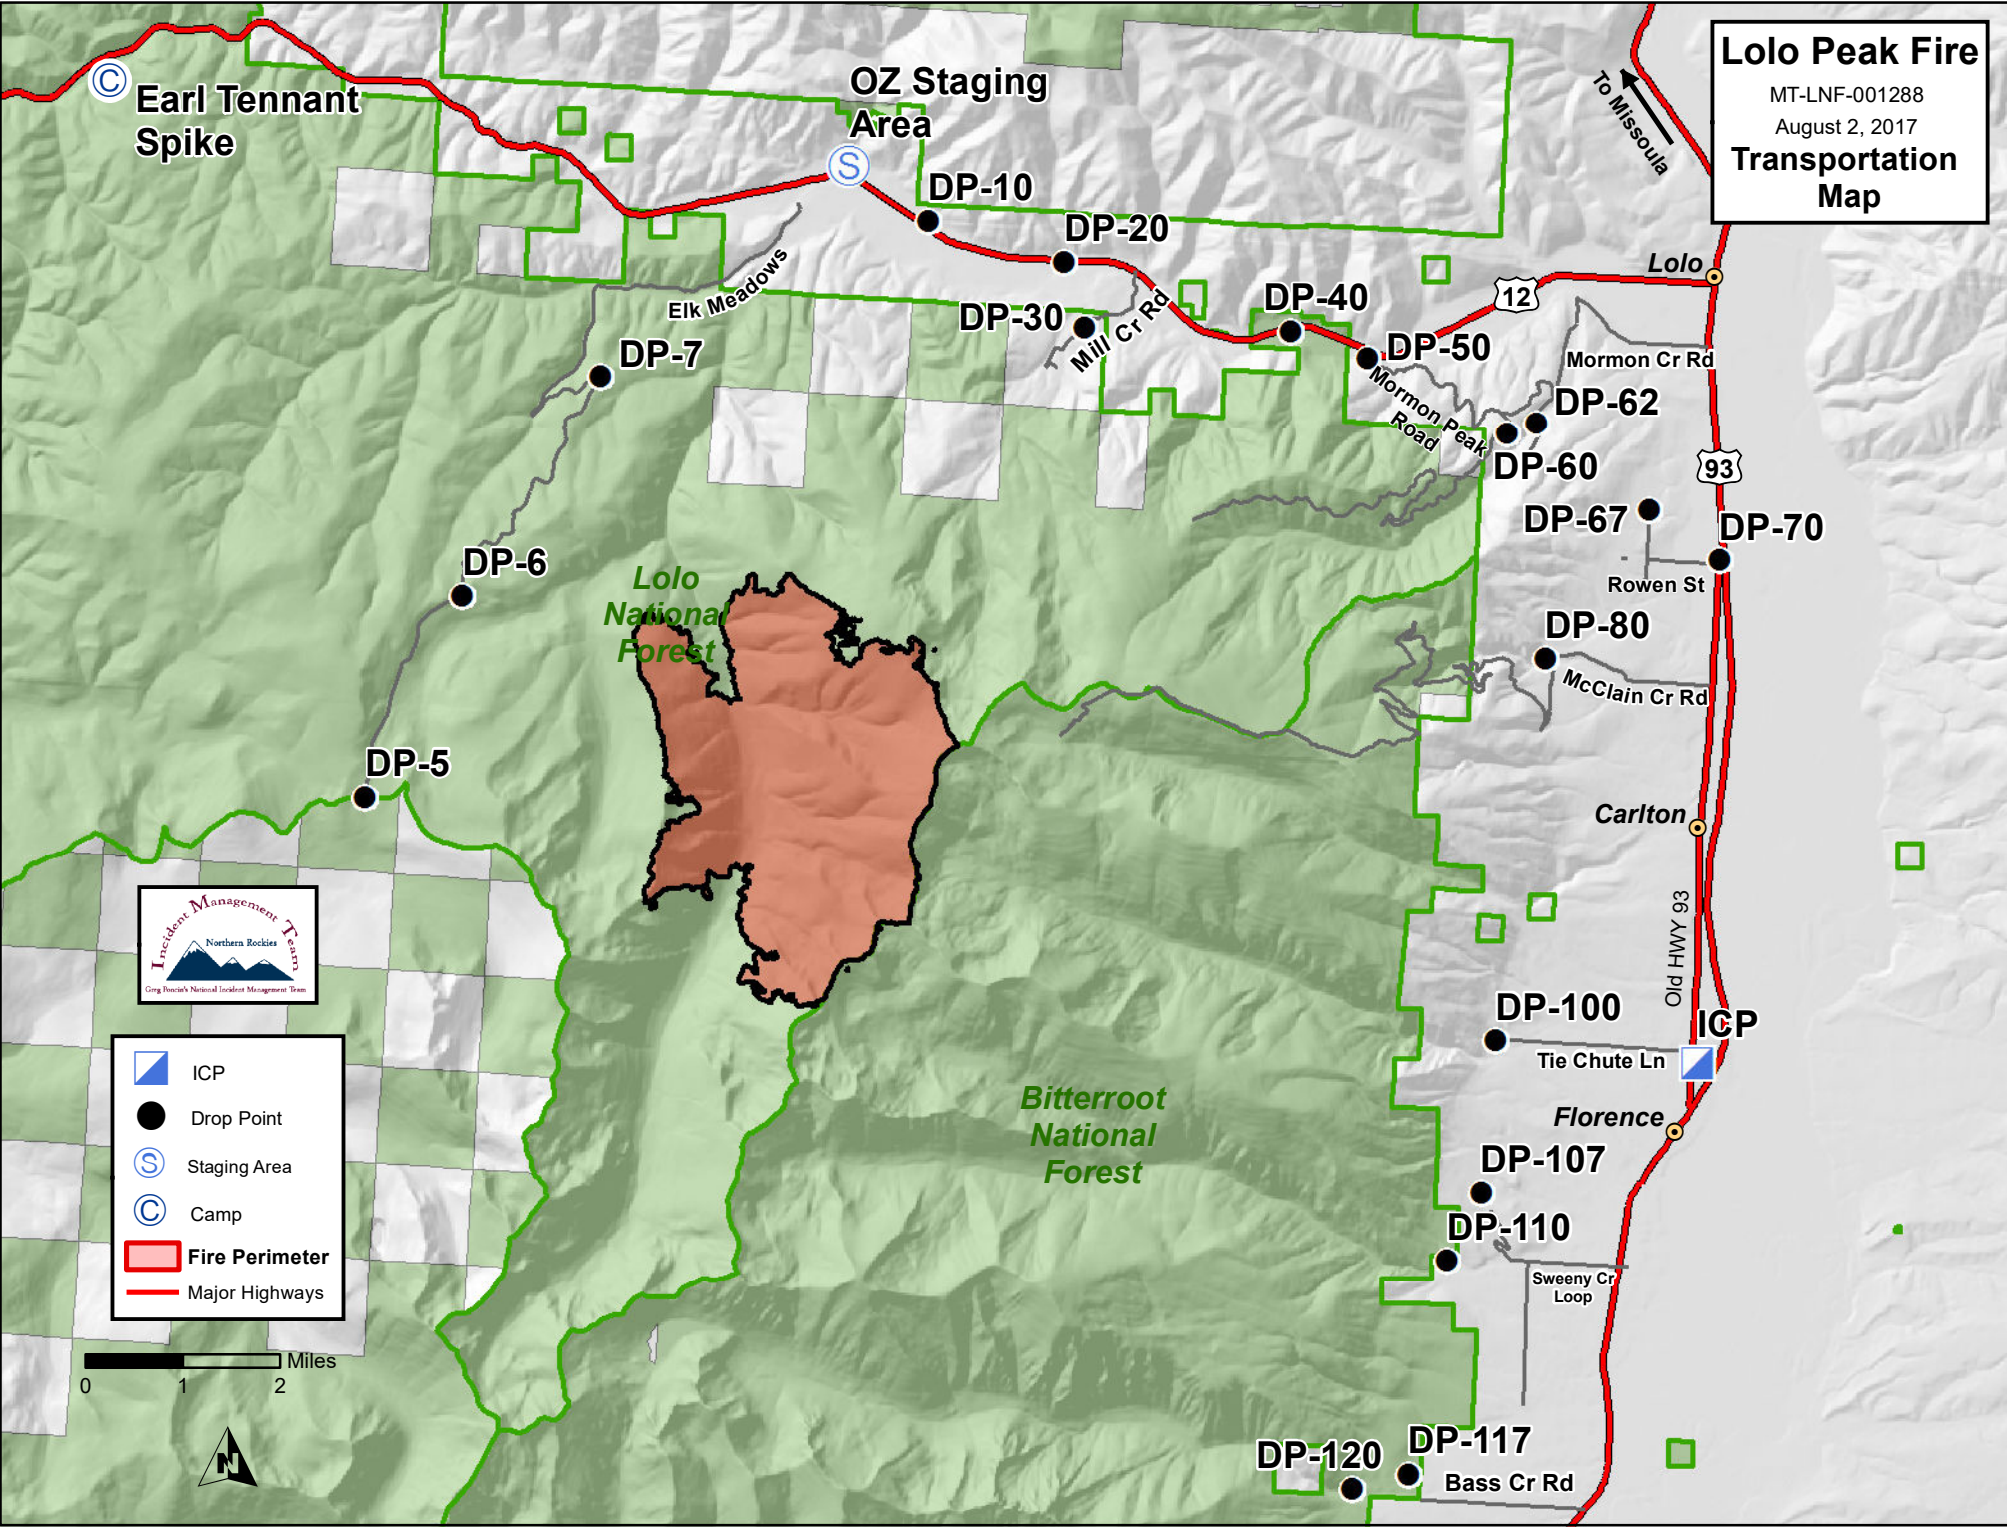

Lolo Peak Fire
 MT-LNF-001288
 August 2, 2017
Transportation Map

-  ICP
-  Drop Point
-  Staging Area
-  Camp
-  Fire Perimeter
-  Major Highways

0 1 2 Miles

DP-120 DP-117
 Bass Cr Rd

Sweeny Cr Loop

DP-107

Florence

DP-100

Tie Chute Ln

ICP

Carlton

McClain Cr Rd

DP-80

Rowen St

DP-67

DP-60

DP-62

Mormon Cr Rd

Lolo

12

Mormon Peak Road

DP-40

Earl Tennant Spike

To Missoula