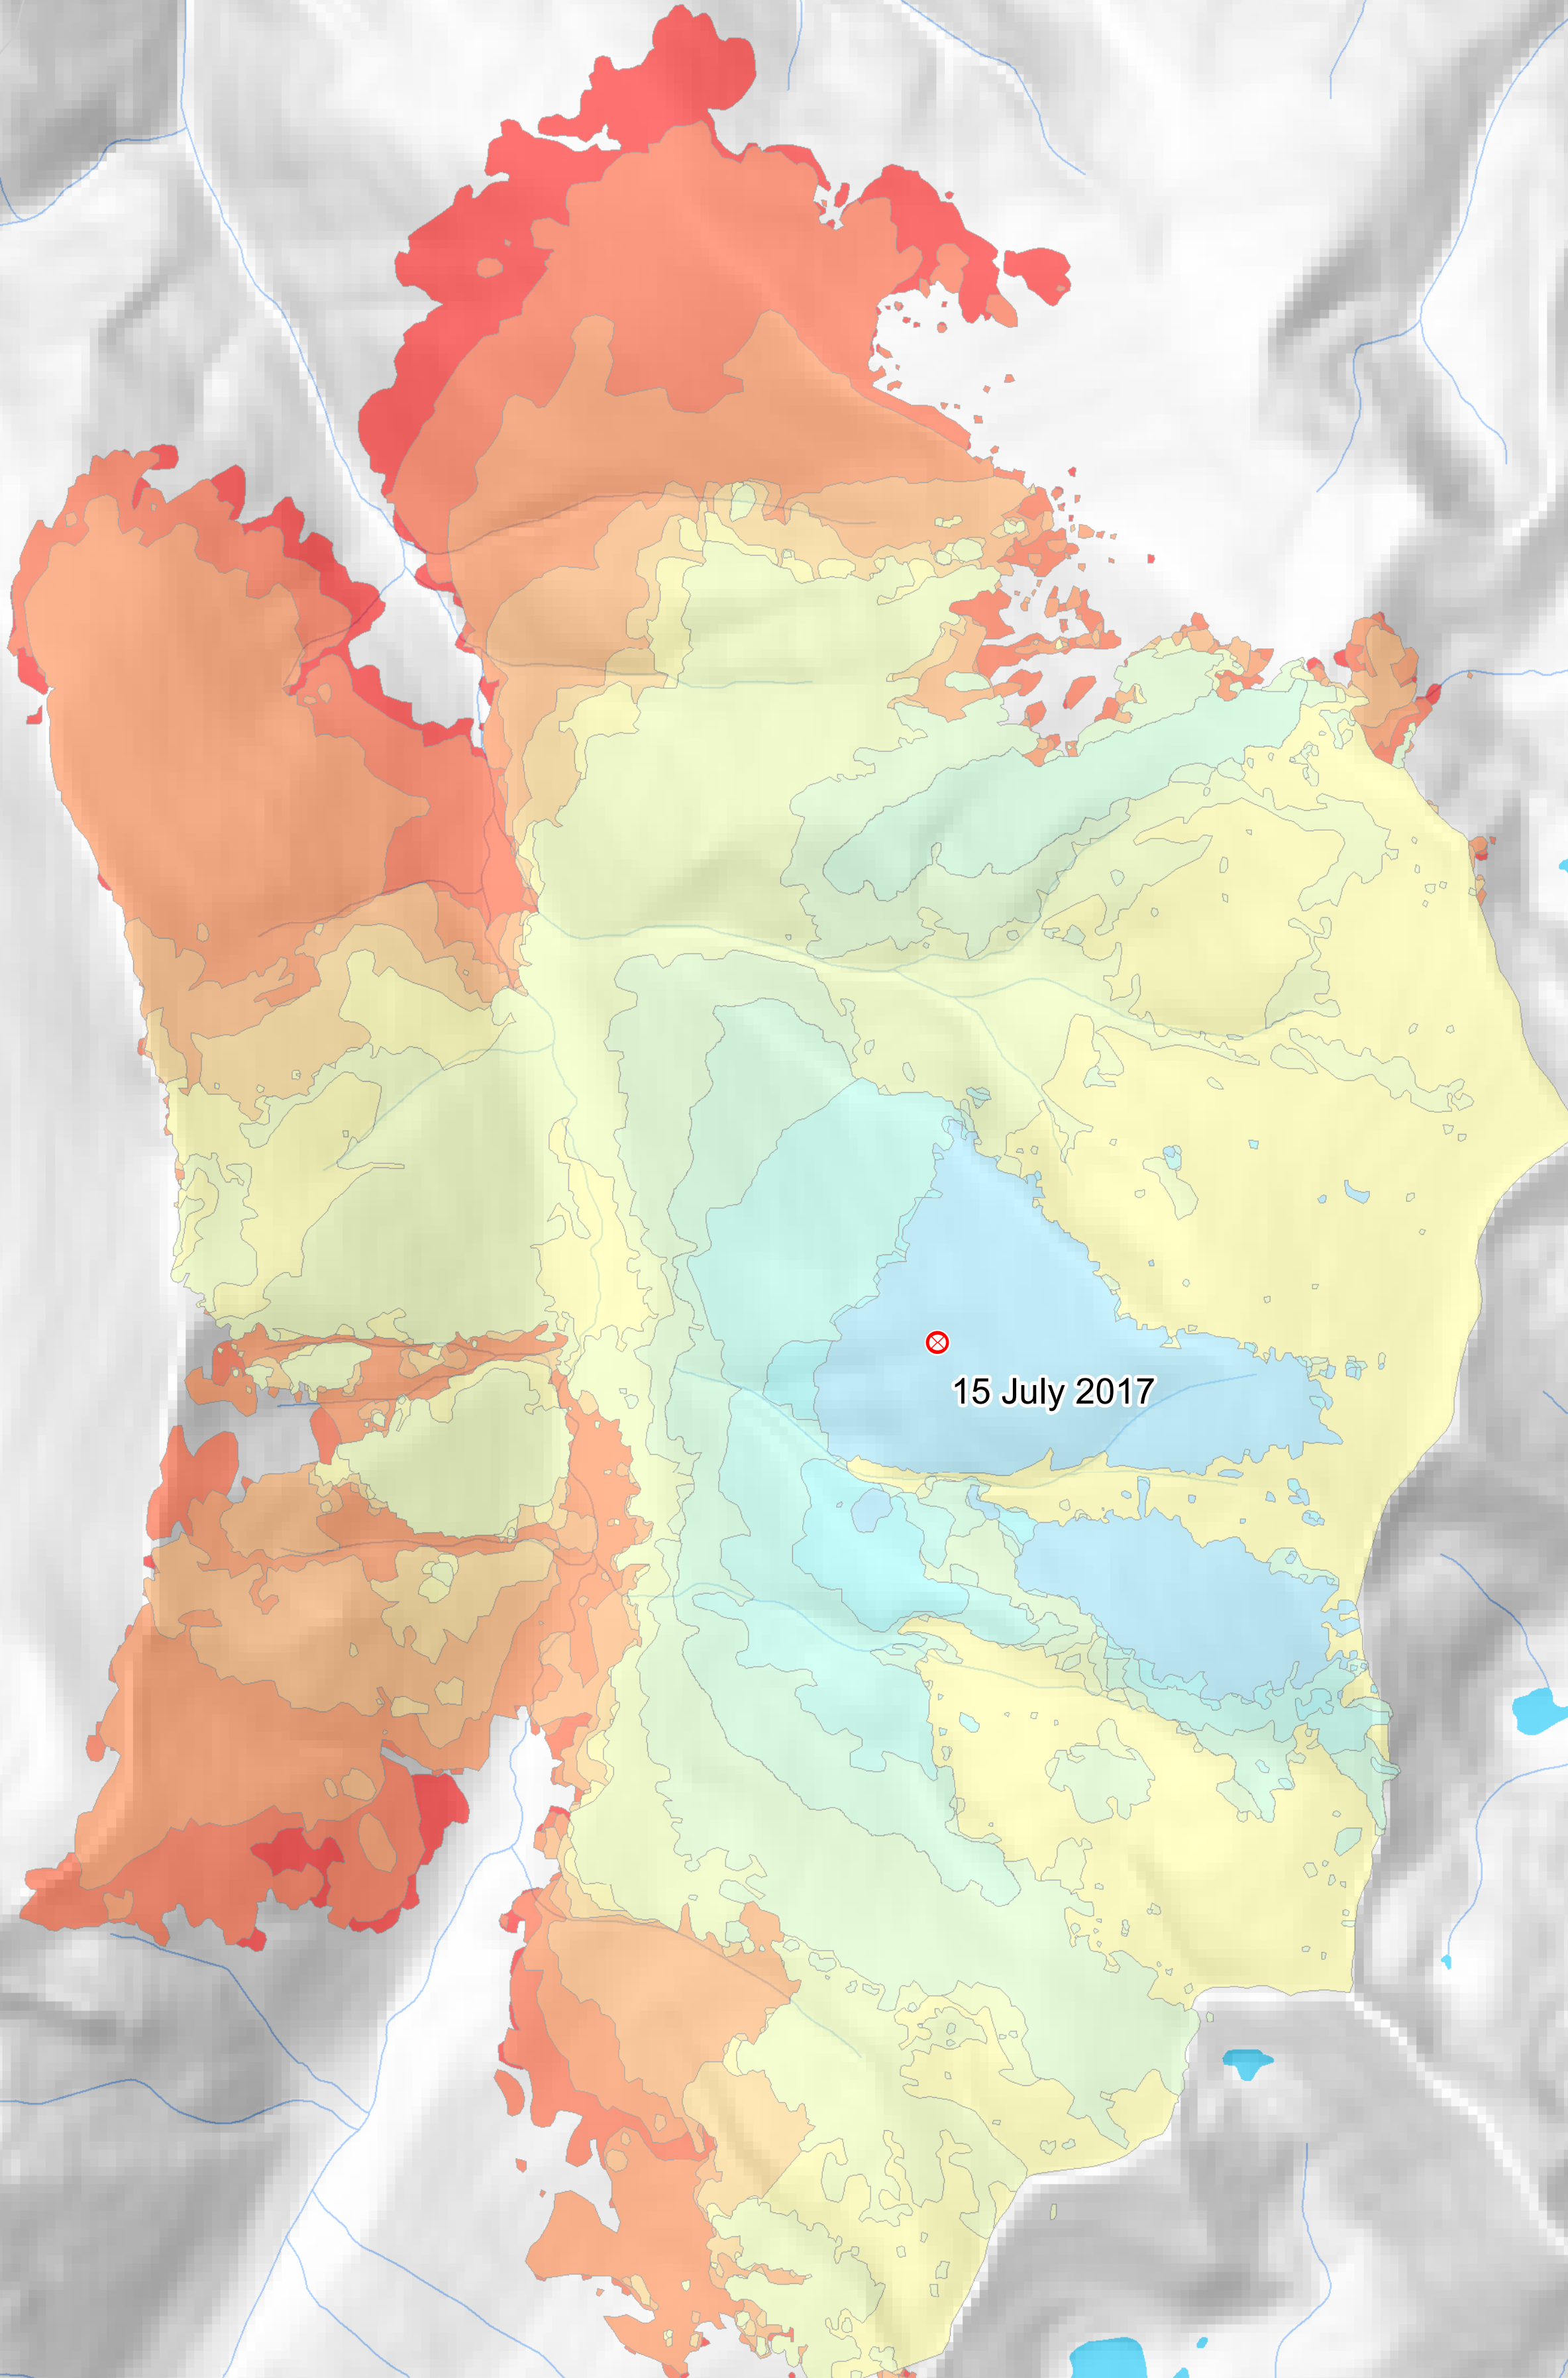

Lolo Peak Fire Progression Map

MT-LNF-0001288
3 AUGUST 2017

0 0.25 0.5 1 Miles

US HIGHWAY 12
TO LOLO, MT

15 July 2017

Lolo Peak

SYMBOL	DATE	GROWTH ACRES	TOTAL ACRES
	7/17/2017	59	59
	7/18/2017	106	165
	7/19/2017	17	182
	7/20/2017	67	249
	7/21/2017	148	397
	7/22/2017	71	468
	7/23/2017	283	751
	7/24/2017	339	1090
	7/25/2017	514	1604
	7/26/2017	IR UTF	IR UTF
	7/27/2017	1173	2777
	7/28/2017	1345	4122
	7/29/2017	244	4366
	7/30/2017	426	4792
	7/31/2017	932	5724
	8/1/2017	578	6302
	8/2/2017	240	6542

Missoula

Lolo Peak Fire