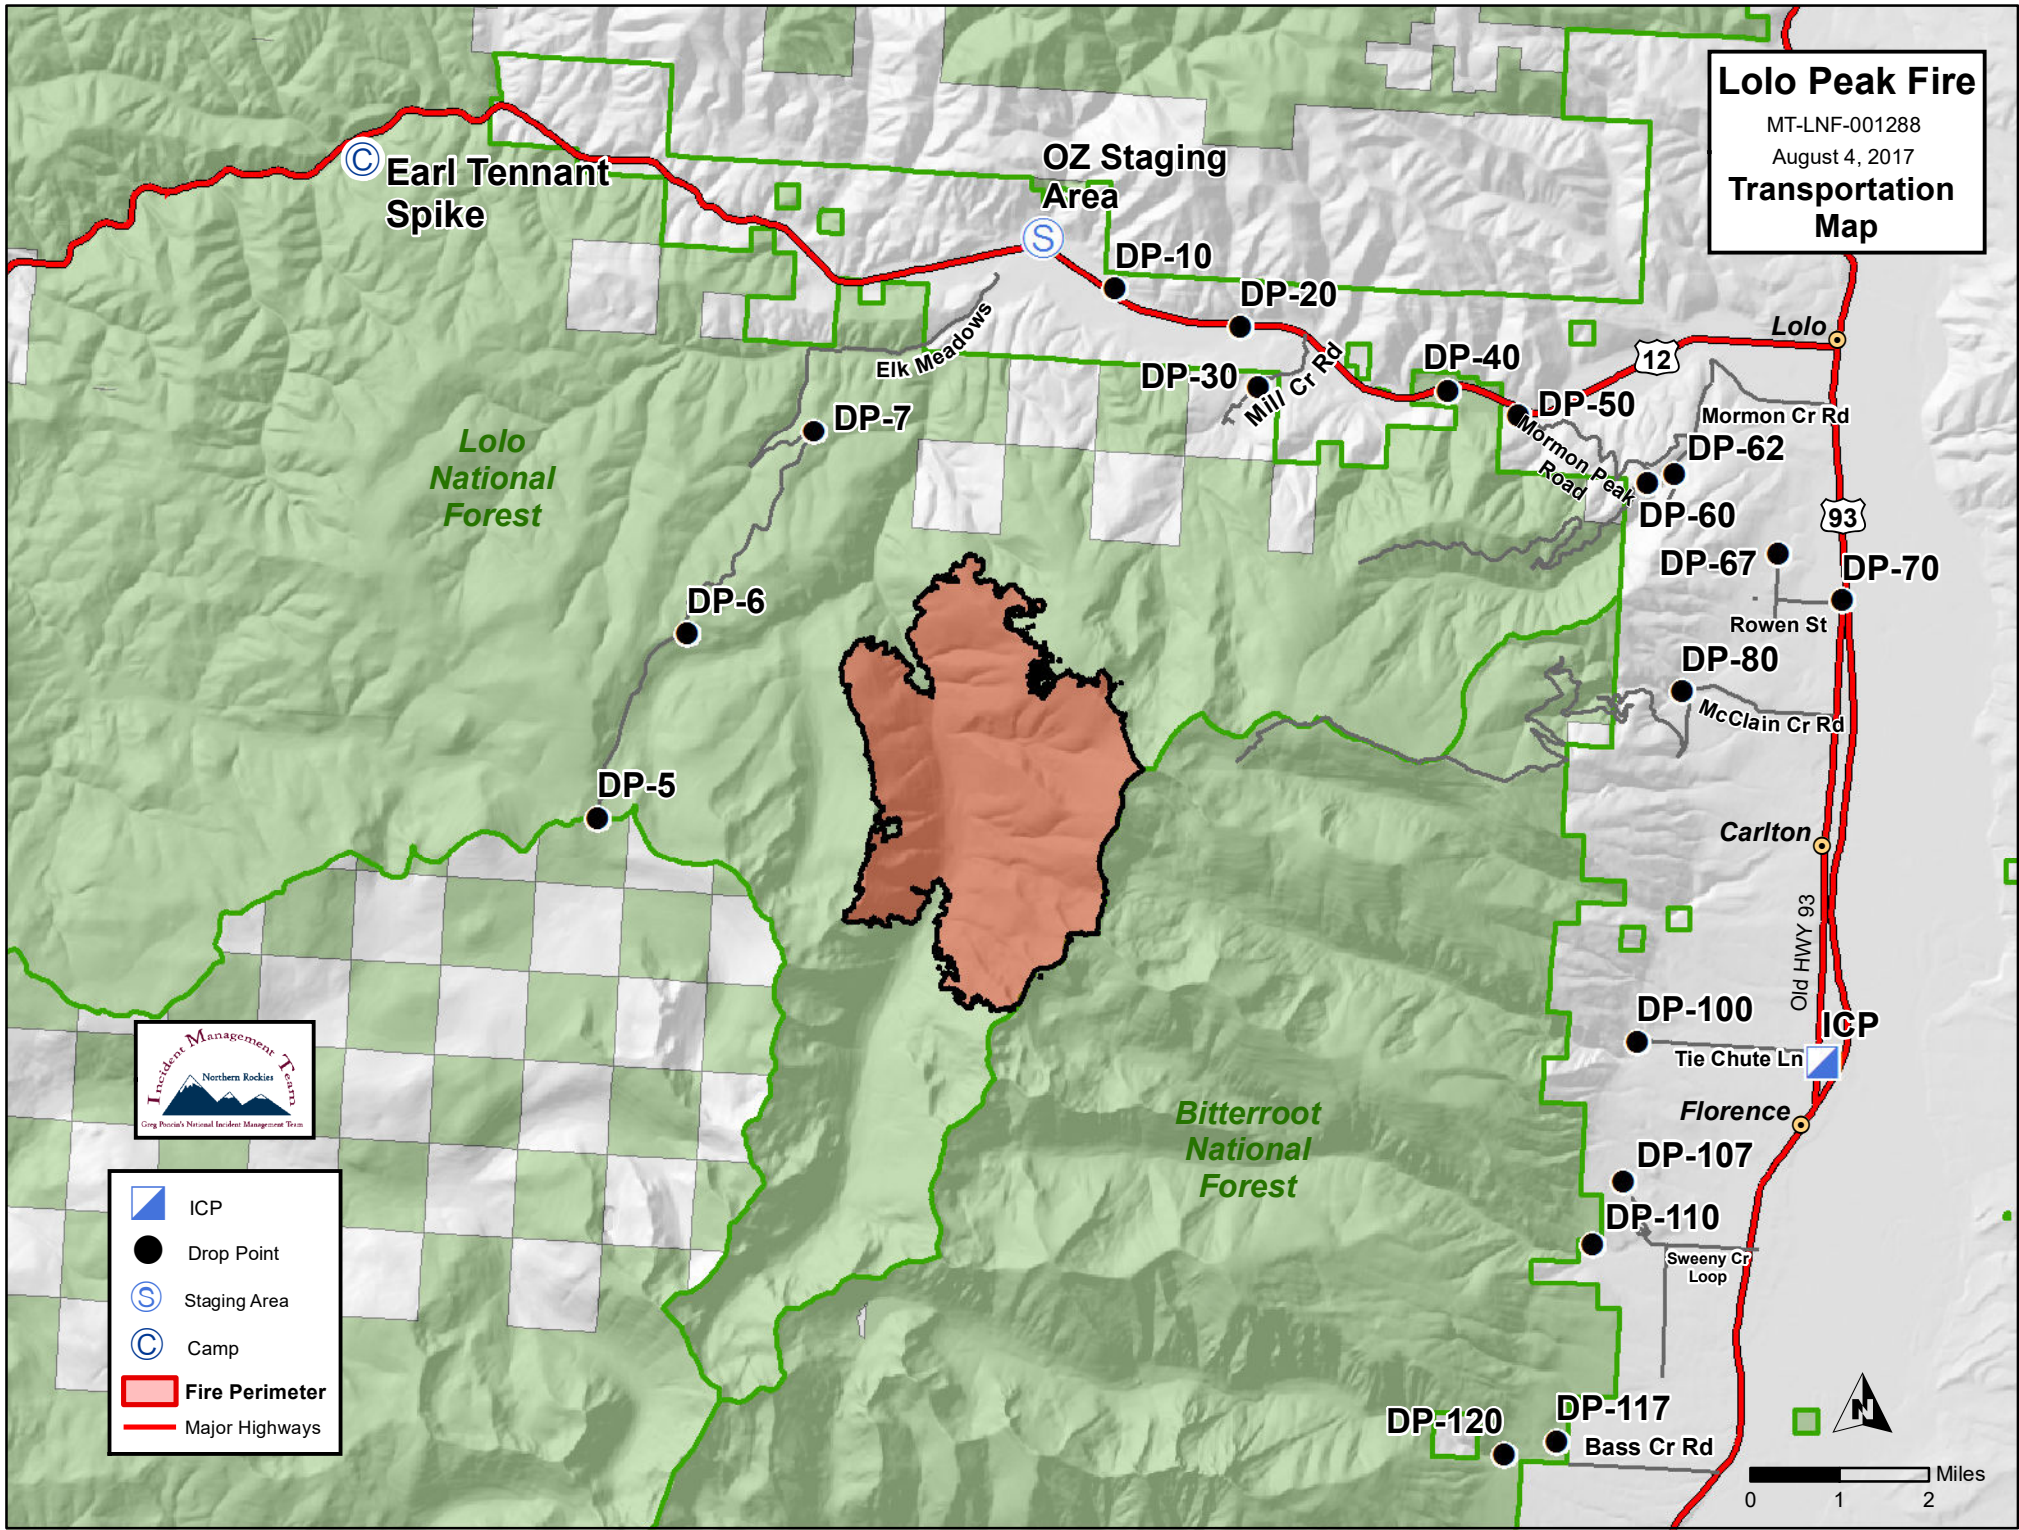

Lolo Peak Fire
 MT-LNF-001288
 August 4, 2017
Transportation Map

-  ICP
-  Drop Point
-  Staging Area
-  Camp
-  Fire Perimeter
-  Major Highways