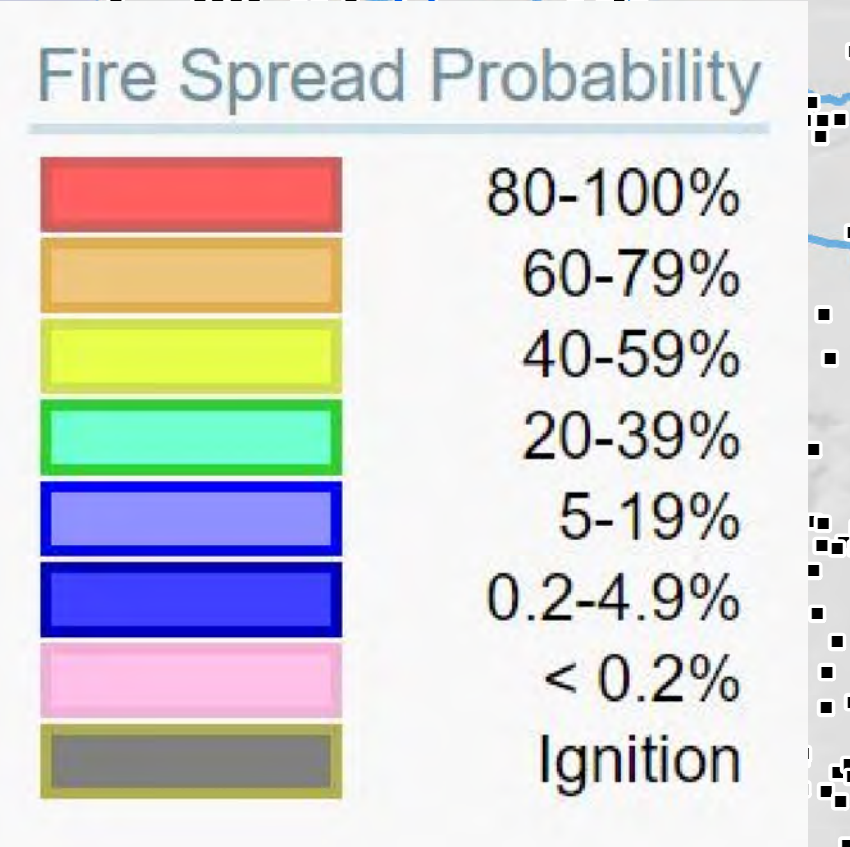

Lolo Peak Fire
 MT-LNF-001288
FS Pro Map - 7 Day
 8/11/2017
 7,903 acres, IR Perimeter
 as of 8/11/2017 @ 0023

- | | | | | | |
|--|-------------------------------|--|--------------------------|--|-------------------|
| | Division Break | | Primary Line | | Other Federal |
| | Branch Break | | Alternate Line | | State |
| | Uncontrolled Fire Edge | | Contingency Line | | US Forest Service |
| | Wildfire Daily Fire Perimeter | | Emergency Line | | Wilderness |
| | | | Management Action Points | | |