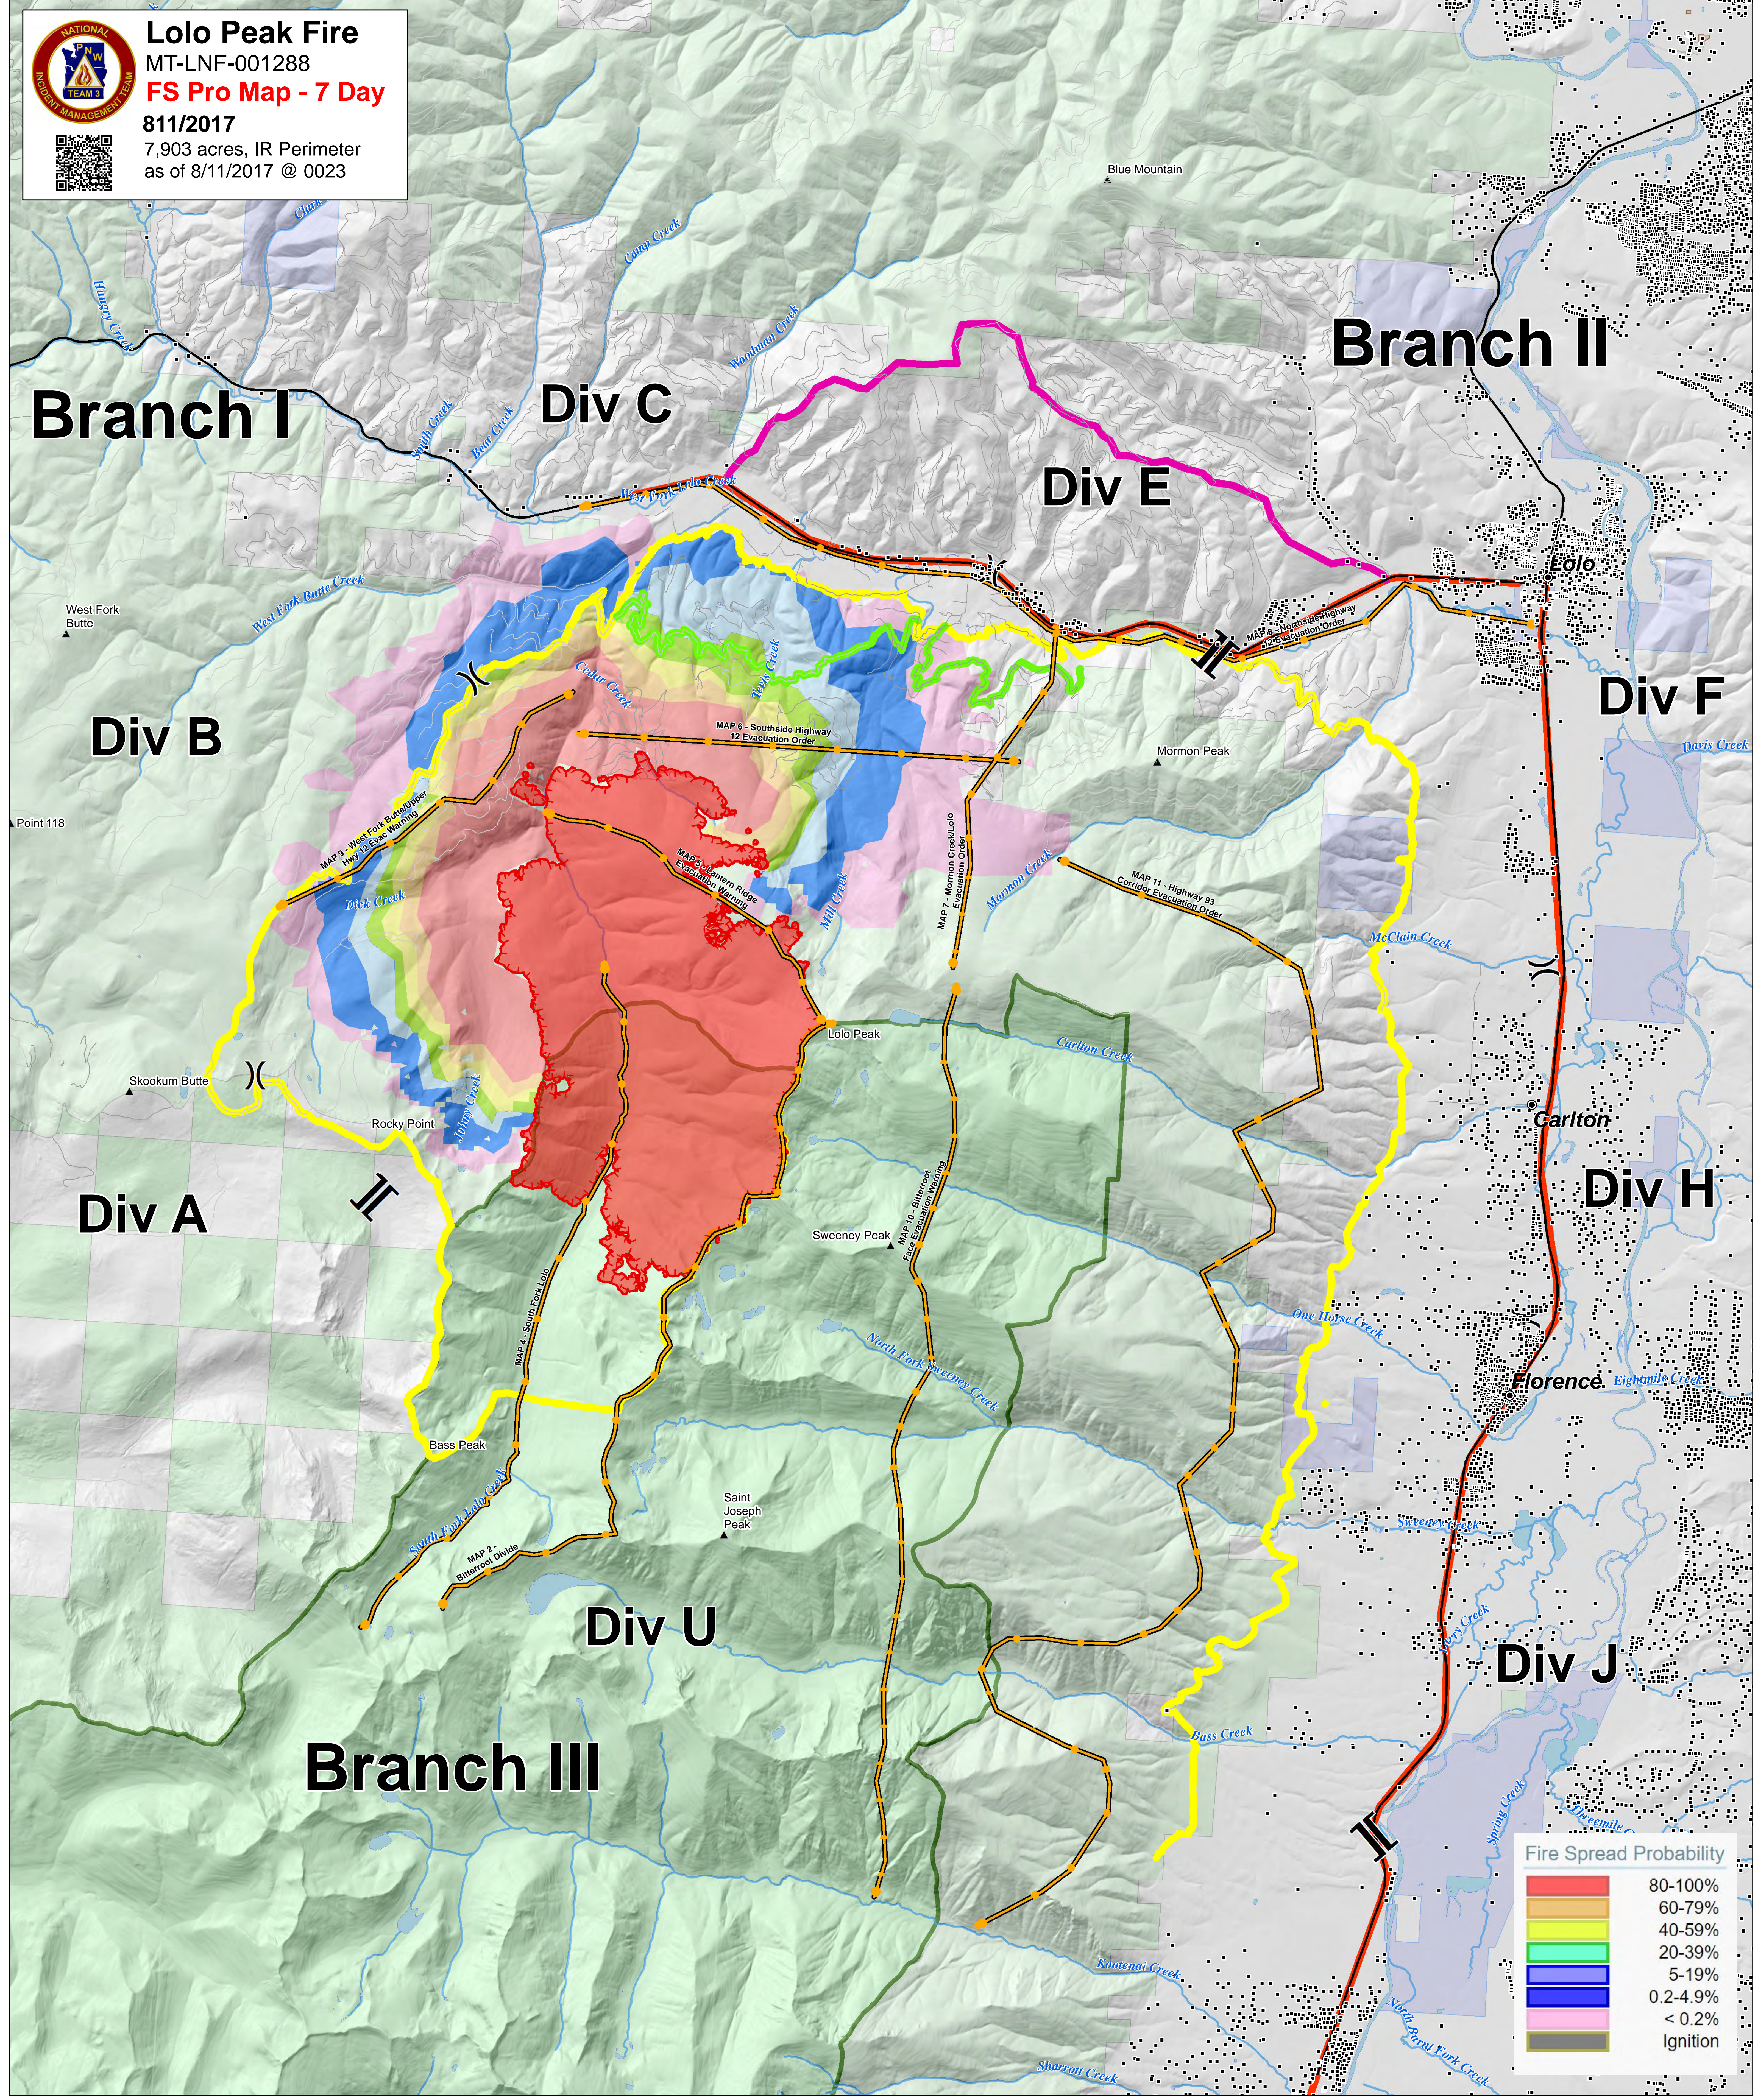

Lolo Peak Fire
 MT-LNF-001288
FS Pro Map - 7 Day
 8/11/2017
 7,903 acres, IR Perimeter
 as of 8/11/2017 @ 0023

- | | | | | | |
|--|-------------------------------|--|--------------------------|--|-------------------|
| | Division Break | | Primary Line | | Other Federal |
| | Branch Break | | Alternate Line | | State |
| | Uncontrolled Fire Edge | | Contingency Line | | US Forest Service |
| | Wildfire Daily Fire Perimeter | | Emergency Line | | Wilderness |
| | | | Management Action Points | | |