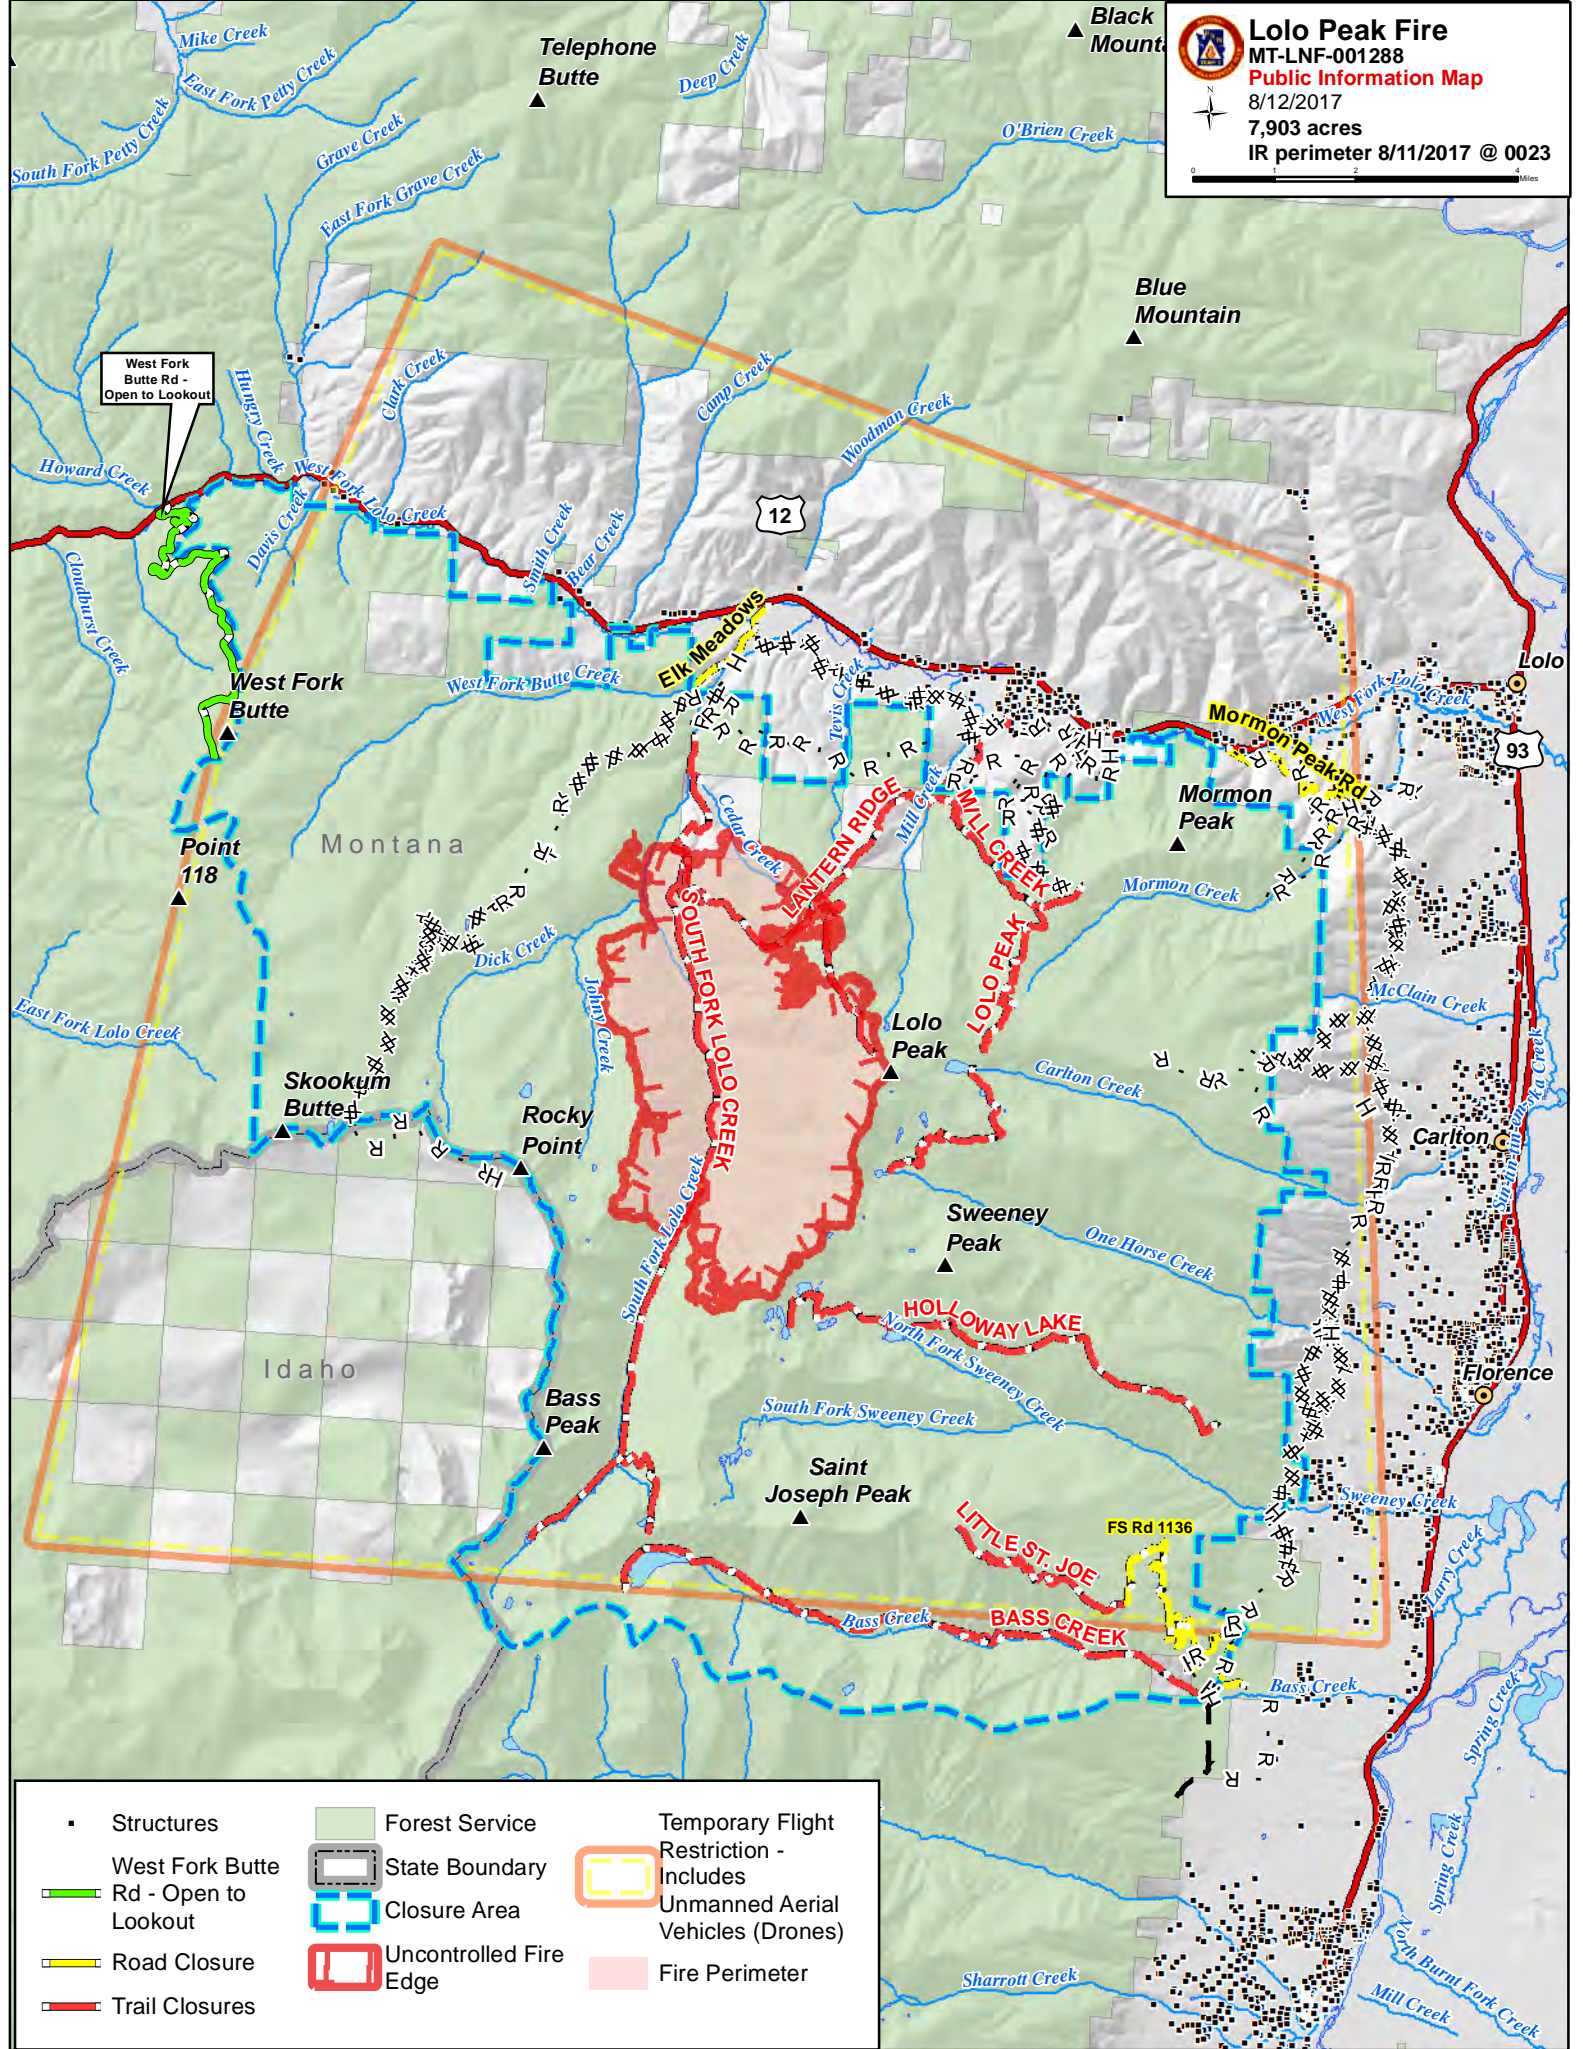

Lolo Peak Fire
 MT-LNF-001288
Public Information Map
 8/12/2017
 7,903 acres
 IR perimeter 8/11/2017 @ 0023

West Fork Butte Rd - Open to Lookout

• Structures	Forest Service	Temporary Flight Restriction - Includes Unmanned Aerial Vehicles (Drones)
West Fork Butte Rd - Open to Lookout	State Boundary	Fire Perimeter
Road Closure	Closure Area	
Trail Closures	Uncontrolled Fire Edge	