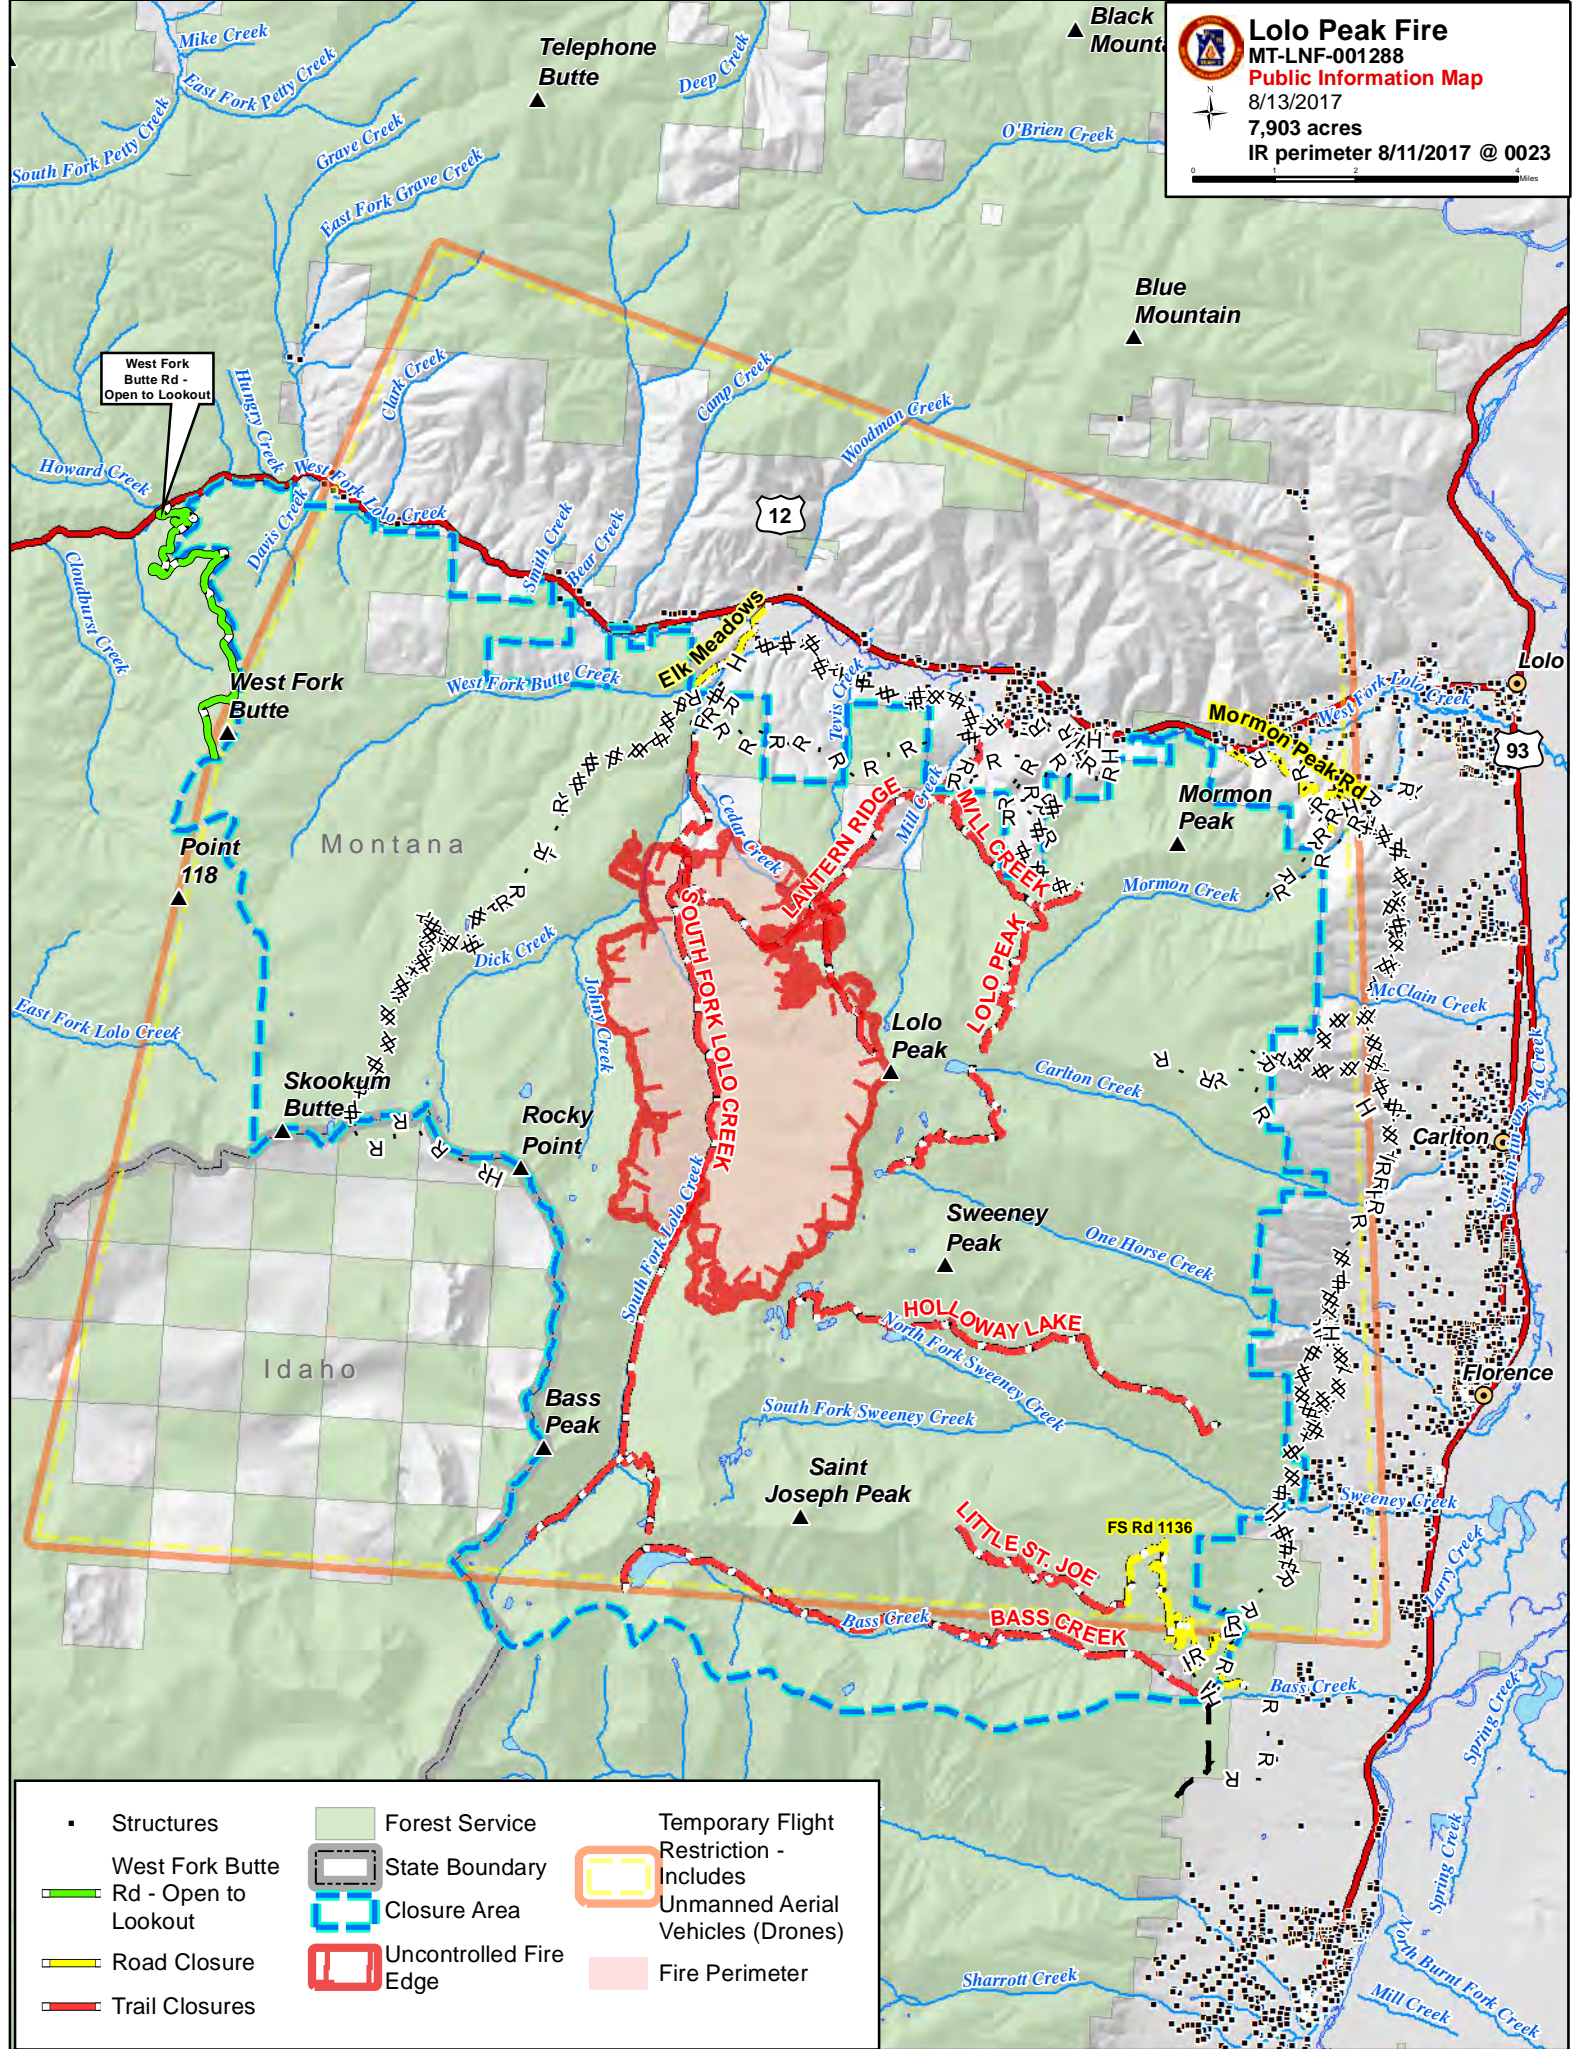

**Lolo Peak Fire**  
 MT-LNF-001288  
**Public Information Map**  
 8/13/2017  
 7,903 acres  
 IR perimeter 8/11/2017 @ 0023

West Fork Butte Rd - Open to Lookout

Point 118

Skookym Butte

Rocky Point

Bass Peak

Telephone Butte

Black Mountain

Blue Mountain

Lolo

Mormon Peak

Carlton

Florence

12

93

FS Rd 1136

- Structures
- West Fork Butte Rd - Open to Lookout
- Road Closure
- Trail Closures
- Forest Service
- State Boundary
- Closure Area
- Uncontrolled Fire Edge
- Temporary Flight Restriction - Includes Unmanned Aerial Vehicles (Drones)
- Fire Perimeter