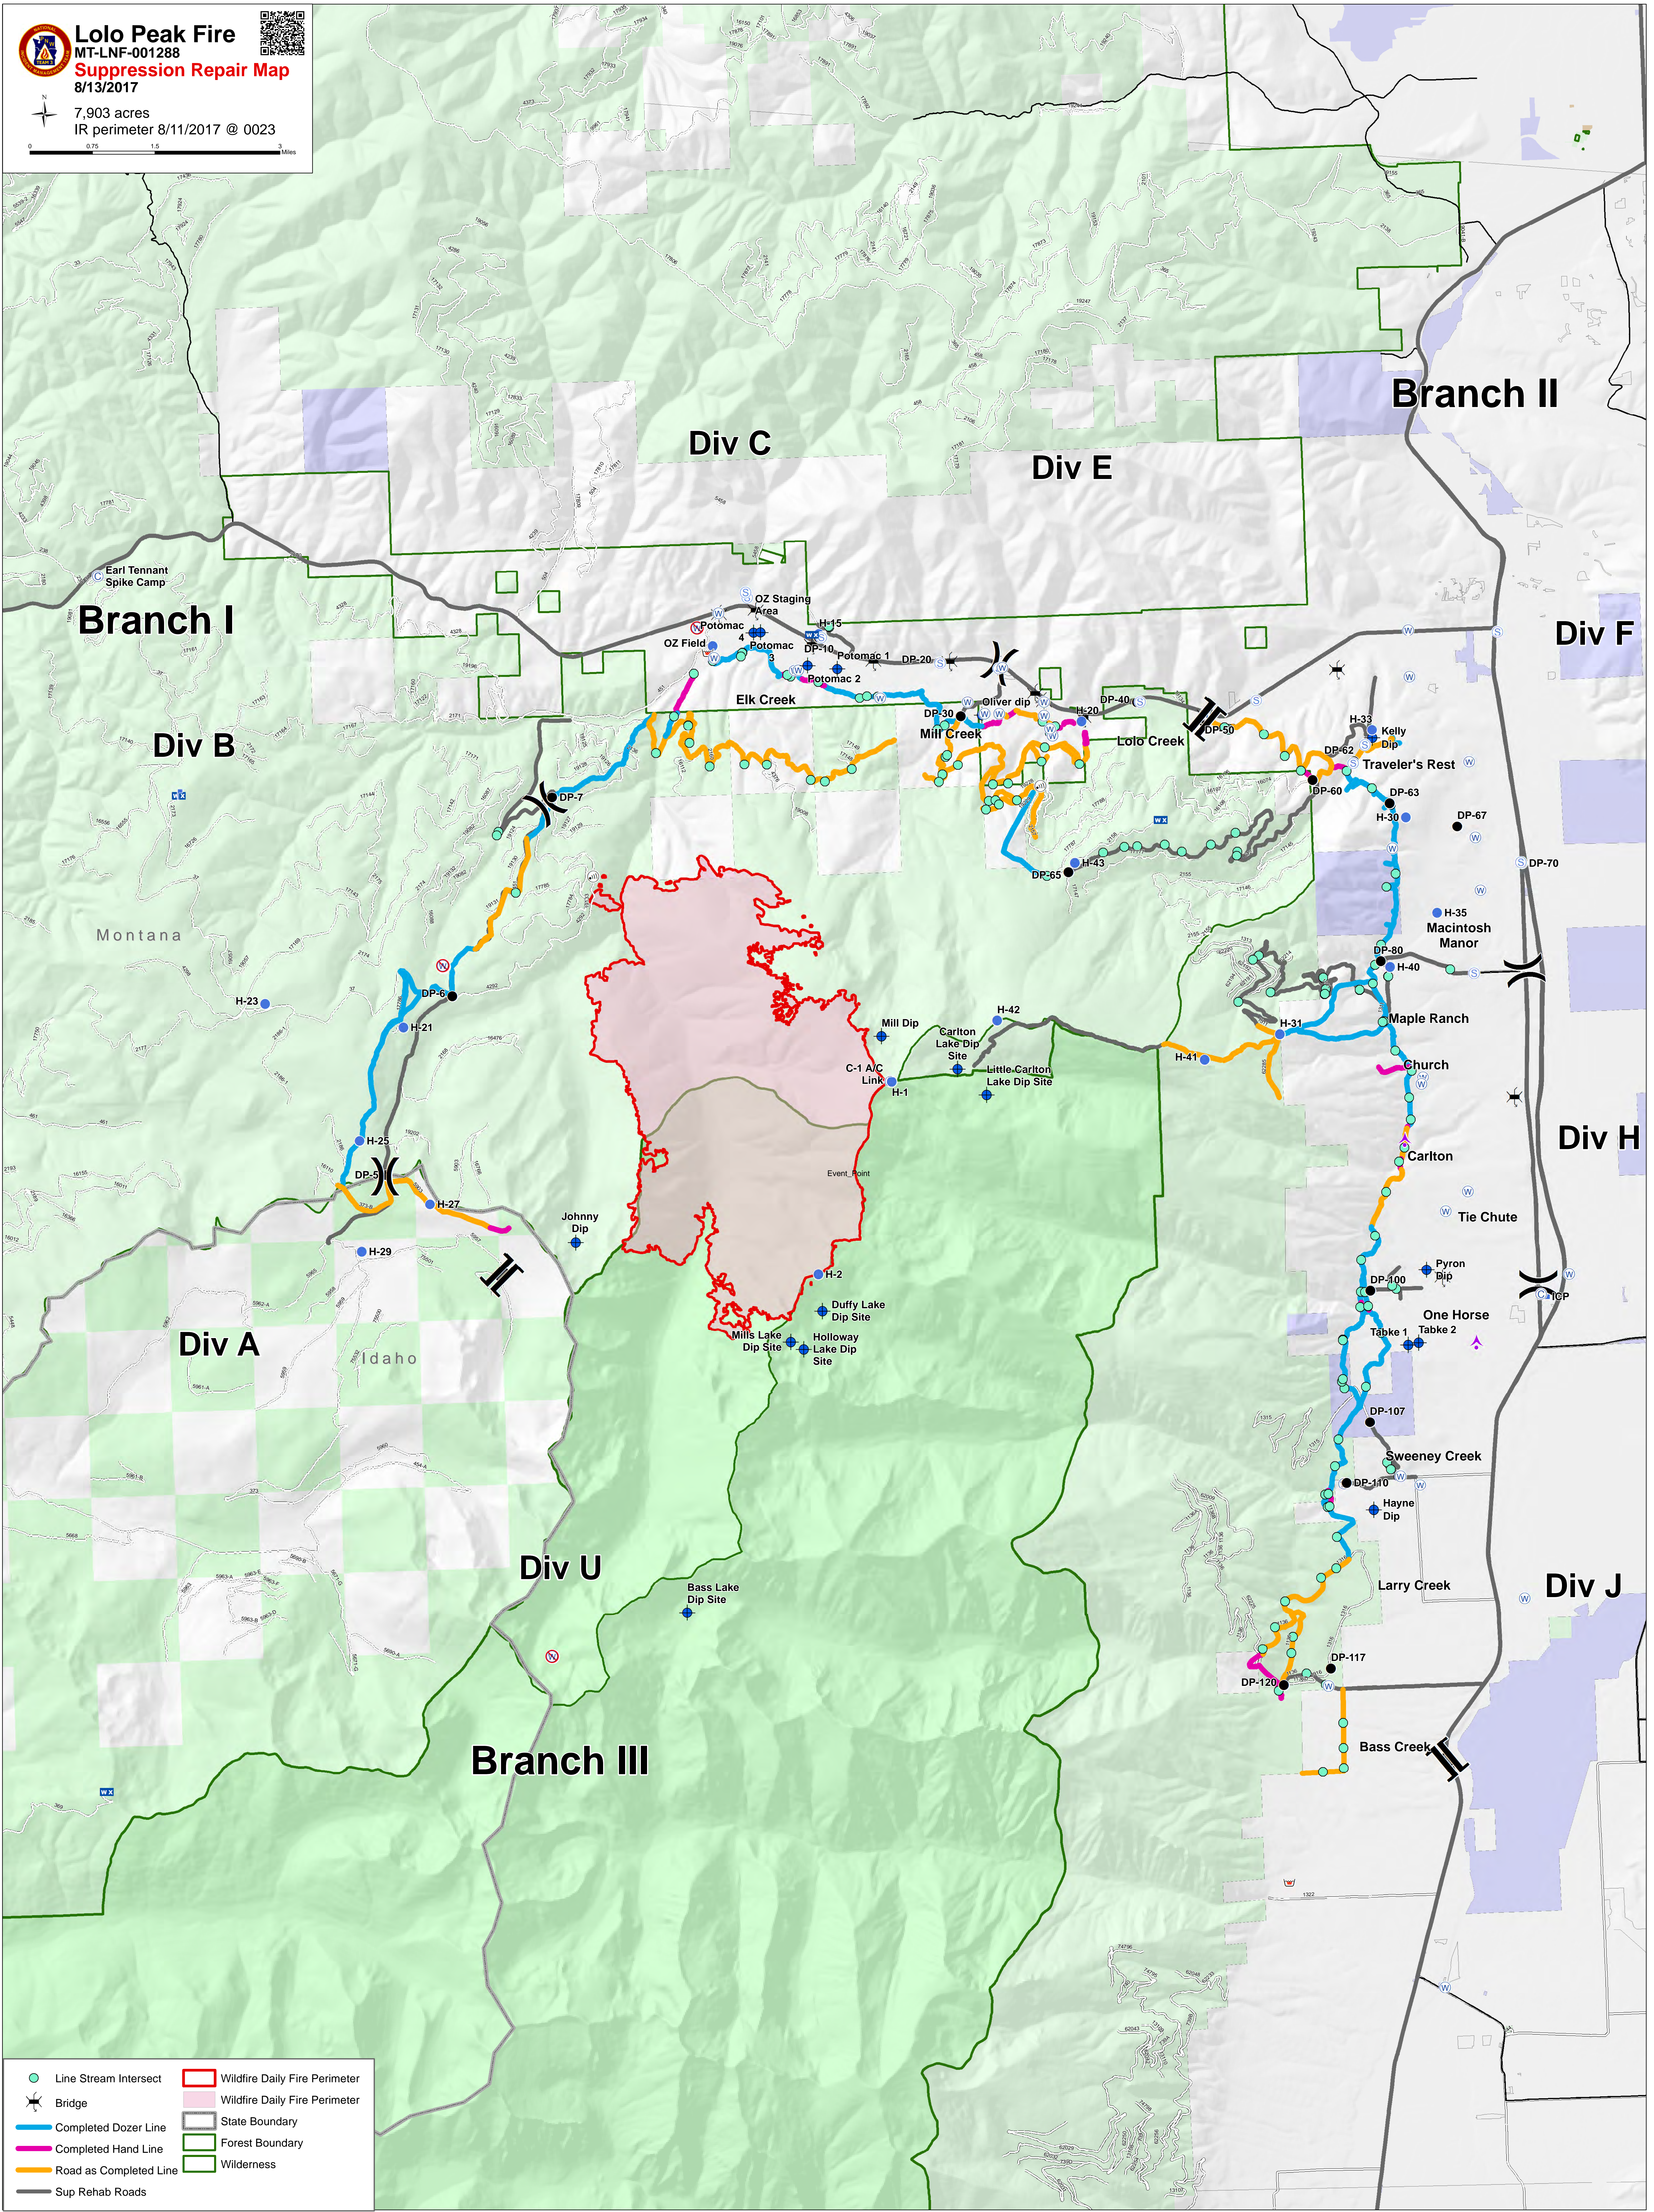

Lolo Peak Fire
 MT-LNF-001288
Suppression Repair Map
 8/13/2017

7,903 acres
 IR perimeter 8/11/2017 @ 0023

- | | |
|------------------------|-------------------------------|
| Line Stream Intersect | Wildfire Daily Fire Perimeter |
| Bridge | Wildfire Daily Fire Perimeter |
| Completed Dozer Line | State Boundary |
| Completed Hand Line | Forest Boundary |
| Road as Completed Line | Wilderness |
| Sup Rehab Roads | |