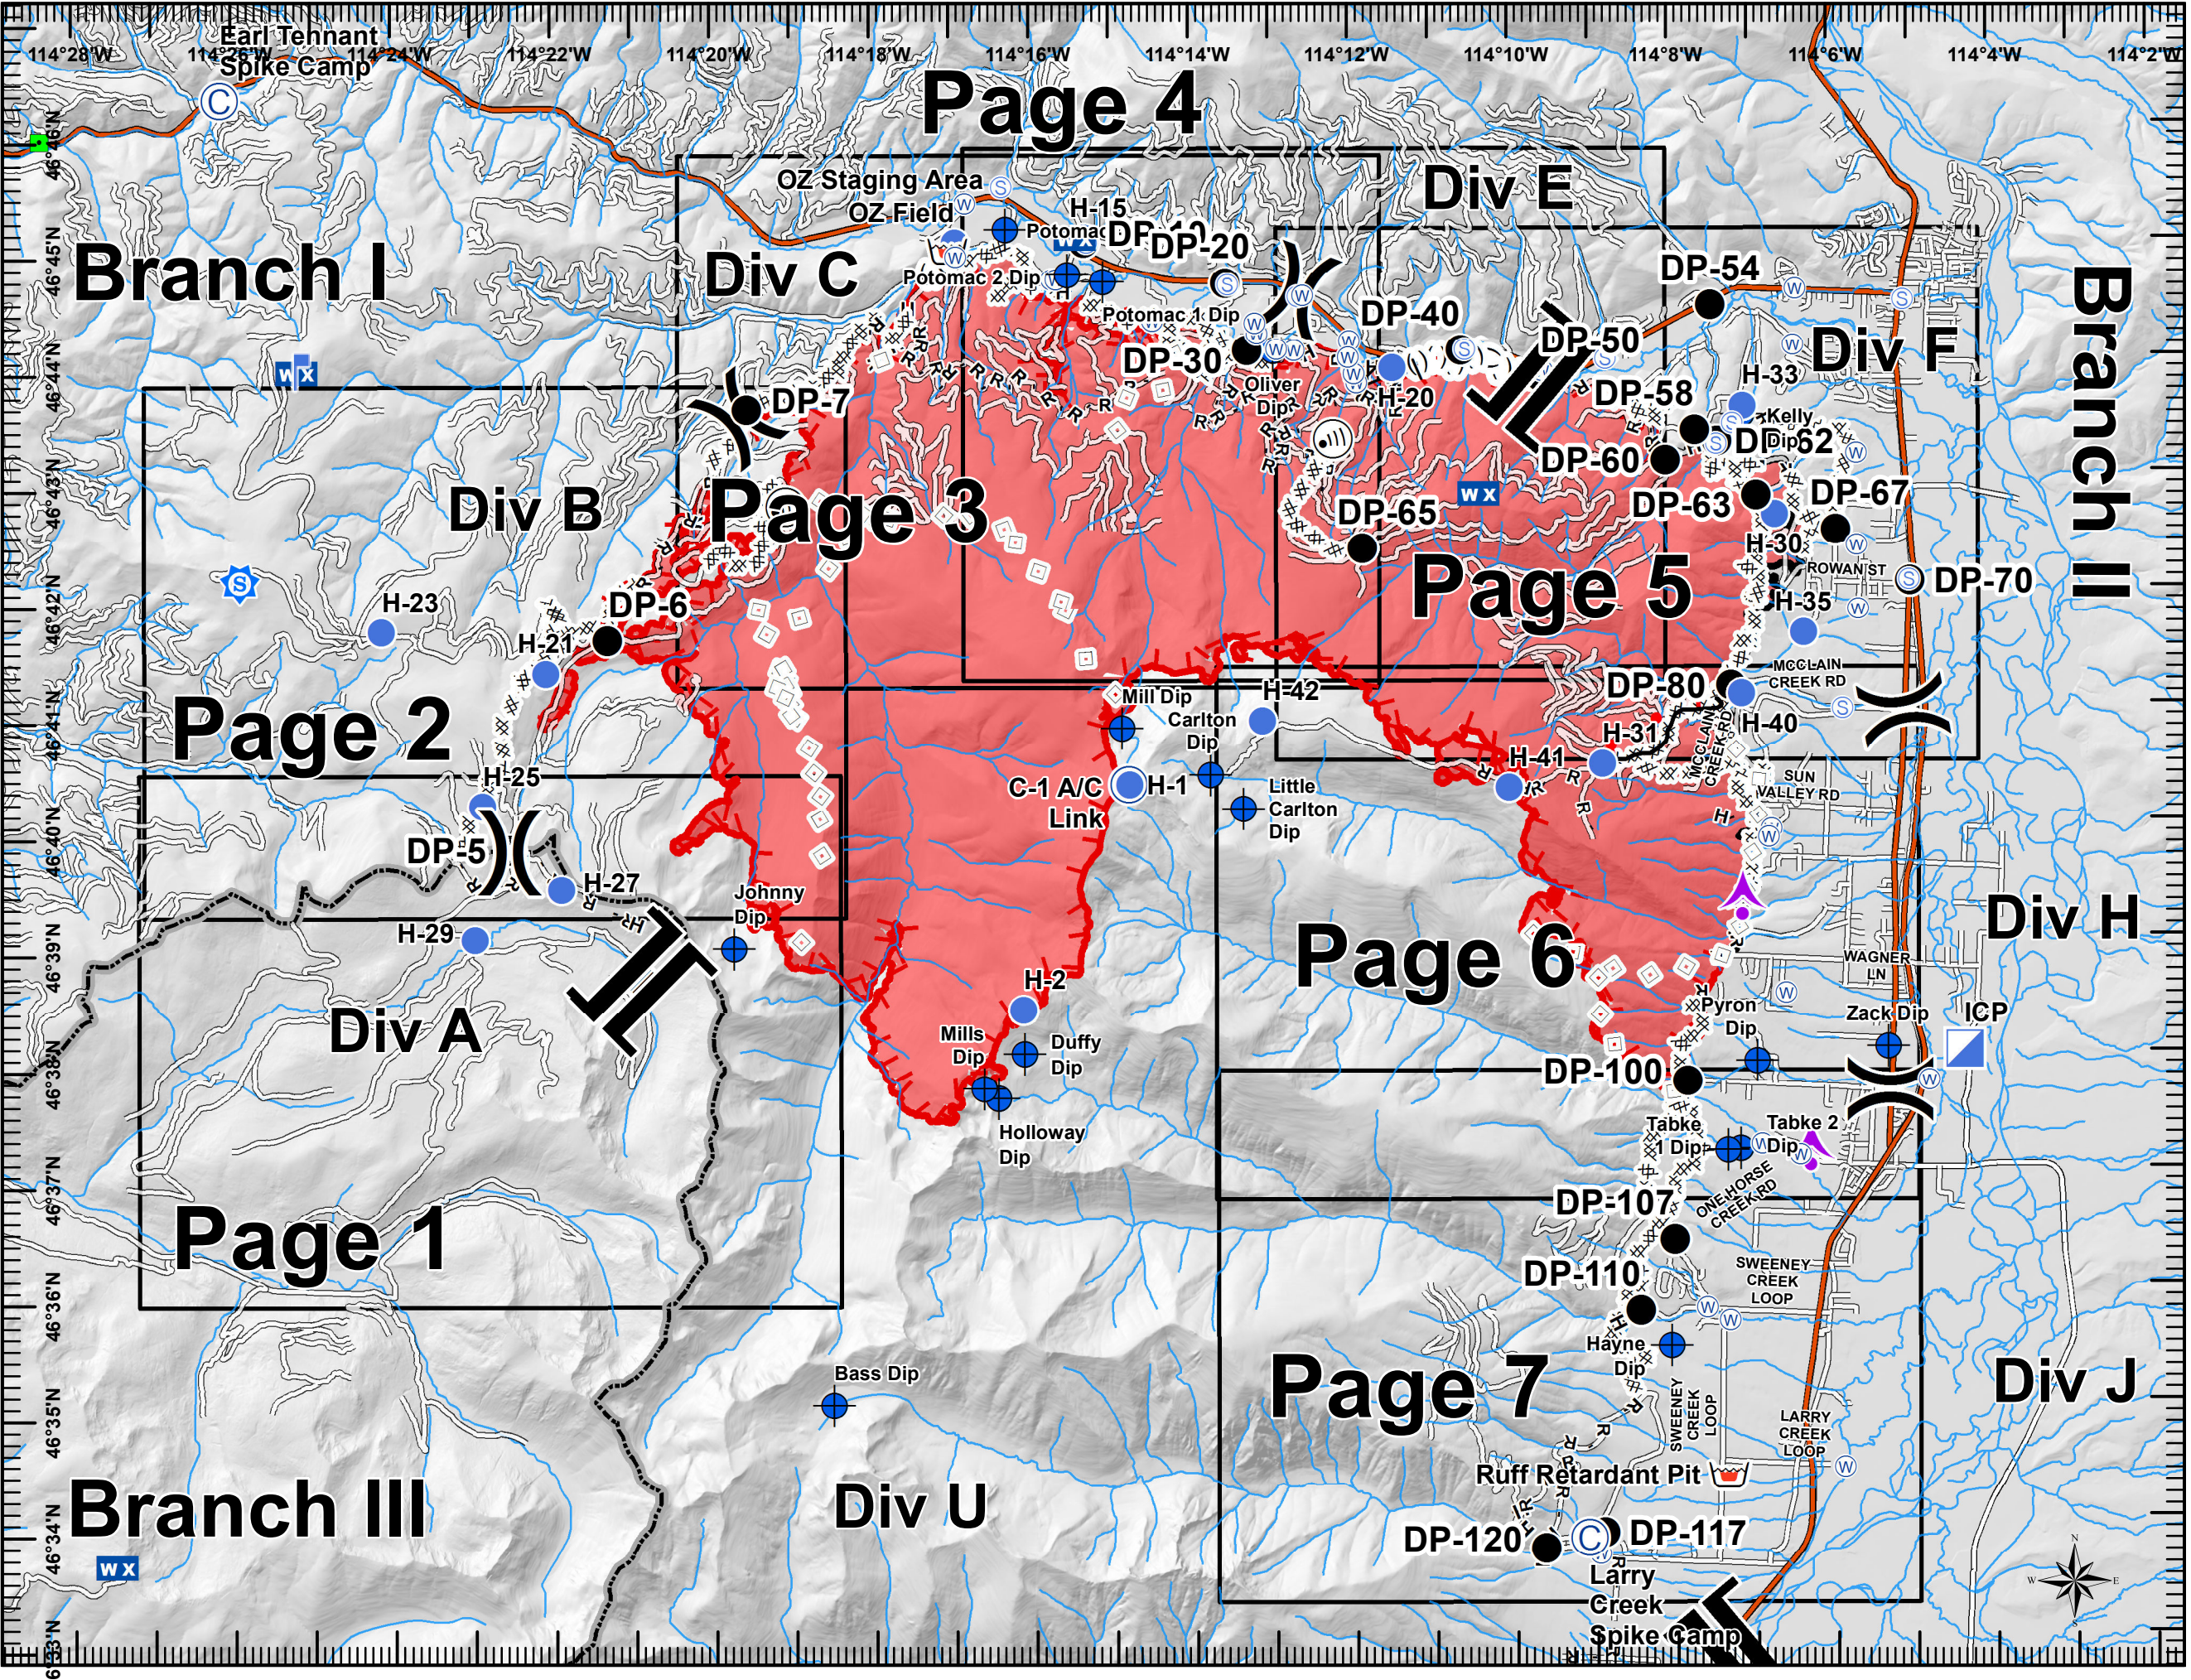

Lolo Peak Fire
 MT-LNF-001288
IAP Map Index
Night Shift
 8/23/2017

- Sheriff Repeater
- Aerial Hazard
- Camp
- Dip Site
- Drop Point
- Helispot
- ICP
- Internet Access
- Landmark
- Lookout
- Mobile Weather Unit
- Repeater
- Retardant/Mud Pit
- Staging Area
- Water Source
- Division Break
- Branch Break
- Roads
- Streams
- Completed Dozer Line
- Completed Hand Line
- Road as Completed Line
- Proposed Burnout
- Active Burnout
- Aerial Retardant Drop
- Ridge/Geographic Feature
- Uncontrolled Fire Edge
- Completed Line
- Interstate and Highways
- Roads
- State Boundary
- Wildfire Daily Fire Perimeter

Page 4

Page 3

Page 2

Page 1

Page 5

Page 6

Page 7