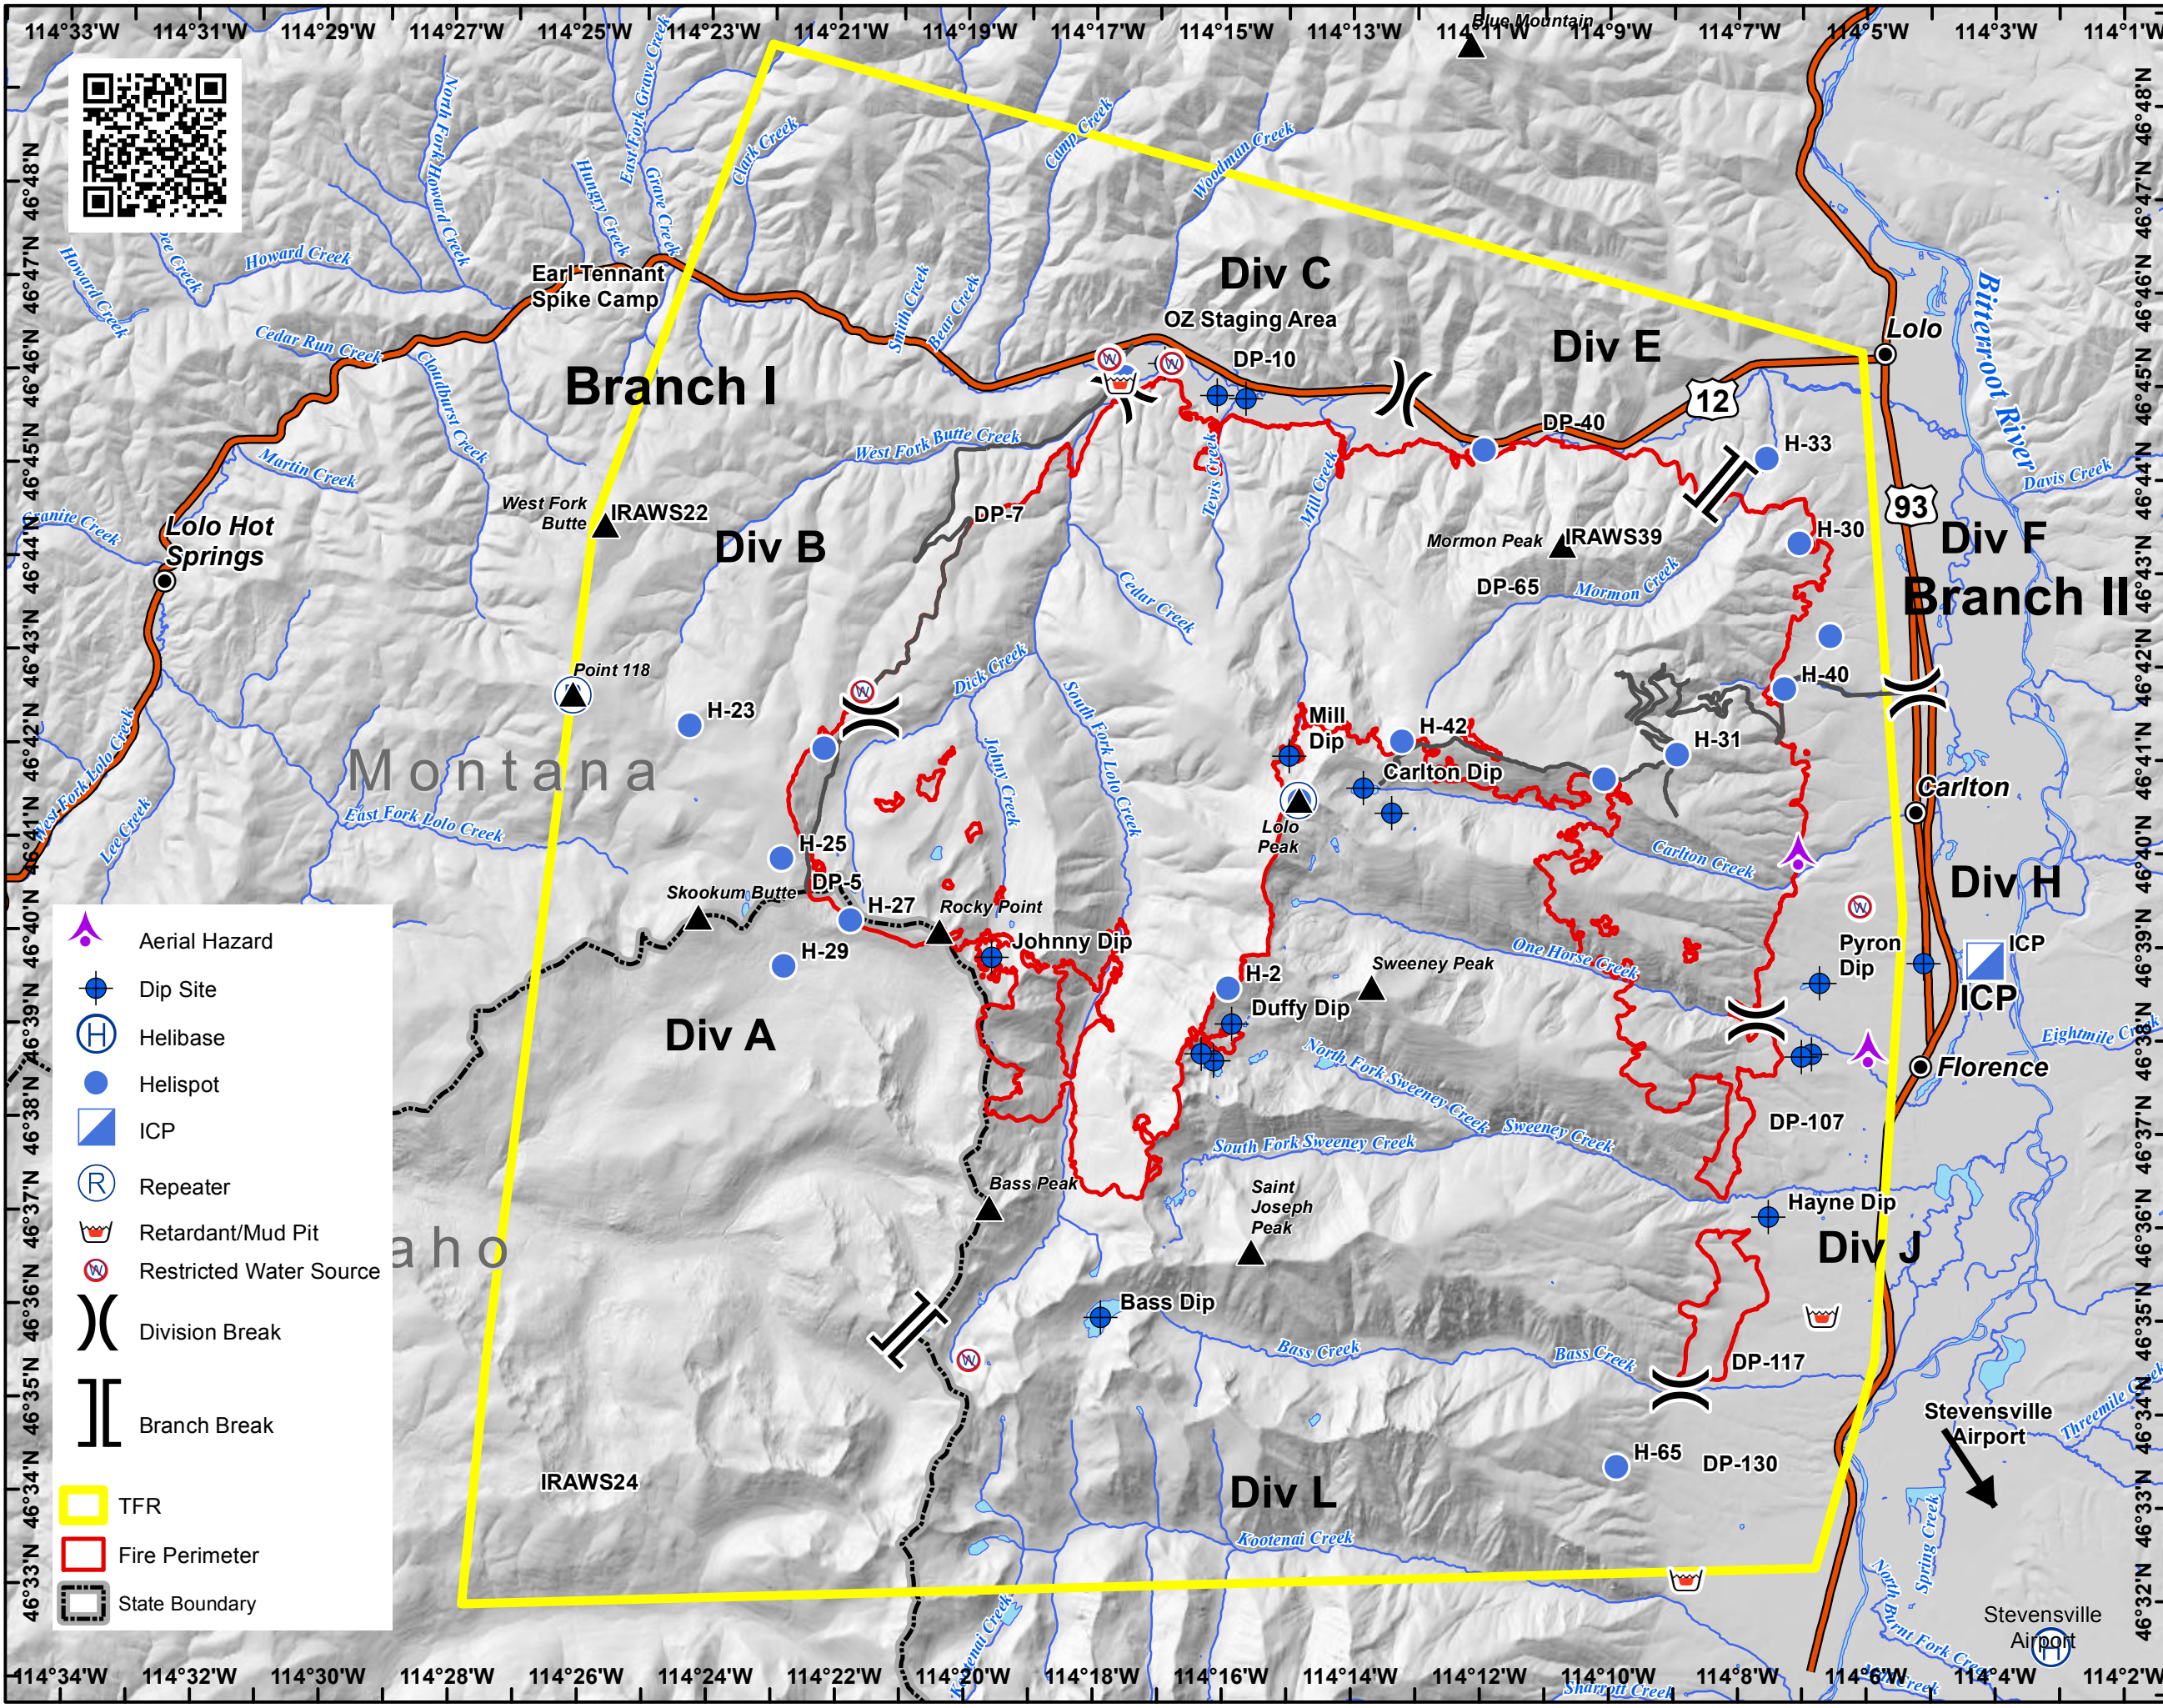

Label	Latitude	Longitude
ICP	46 38.456'	-114 4.552'
CMD-1 A/C Link	46 40.910'	-114 14.318'
CMD-2	46 42.432'	-113 58.978'
OZ Field Helispot	46 45.511'	-114 16.783'
H-1	46 40.910'	-114 14.301'
H-2	46 38.930'	-114 15.513'
H-20 (Emergency Only)	46 44.594'	-114 11.236'
H-21	46 41.648'	-114 21.662'
H-23	46 41.942'	-114 23.743'
H-25	46 40.482'	-114 22.384'
H-27	46 39.809'	-114 21.243'
H-29	46 39.329'	-114 22.406'
H-30 (Emergency Only)	46 43.470'	-114 6.378'
H-31	46 41.260'	-114 8.405'
H-33	46 44.393'	-114 6.840'
H-35 (Emergency Only)	46 42.464'	-114 5.956'
H-40 (Emergency Only)	46 41.918'	-114 6.700'
H-41	46 41.022'	-114 9.556'
H-42	46 41.507'	-114 12.675'
H-65	46 33.660'	-114 9.745'
Bass Lake Dip	46 35.454'	-114 17.673'
Carlton Lake Dip	46 41.020'	-114 13.301'
Duffy Lake Dip	46 38.548'	-114 15.475'
Hayne Dip	46 36.273'	-114 7.248'
Holloway Lake Dip	46 38.157'	-114 15.777'
Johnny Dip	46 39.349'	-114 19.166'
Kelly Dip	46 44.299'	-114 6.936'
Little Carlton Lake Dip	46 40.739'	-114 12.875'
Mill Dip	46 41.389'	-114 14.433'
Mills Lake Dip	46 38.235'	-114 15.966'
Oliver Dip	46 44.695'	-114 12.742'
Potomac 1 Dip	46 45.213'	-114 14.928'
Potomac 2 Dip	46 45.274'	-114 15.356'
Potomac 4 Dip	46 45.638'	-114 16.157'
Pyron Dip	46 38.752'	-114 6.320'
Tabke 1 Dip	46 37.975'	-114 6.639'
Tabke 2 Dip	46 37.996'	-114 6.481'
Zack Dip	46 38.925'	-114 4.687'
Ruff Retardant Pit	46 34.984'	-114 5.717'

- Aerial Hazard
- Dip Site
- Helibase
- Helispot
- ICP
- Repeater
- Retardant/Mud Pit
- Restricted Water Source
- Division Break
- Branch Break
- TFR
- Fire Perimeter
- State Boundary