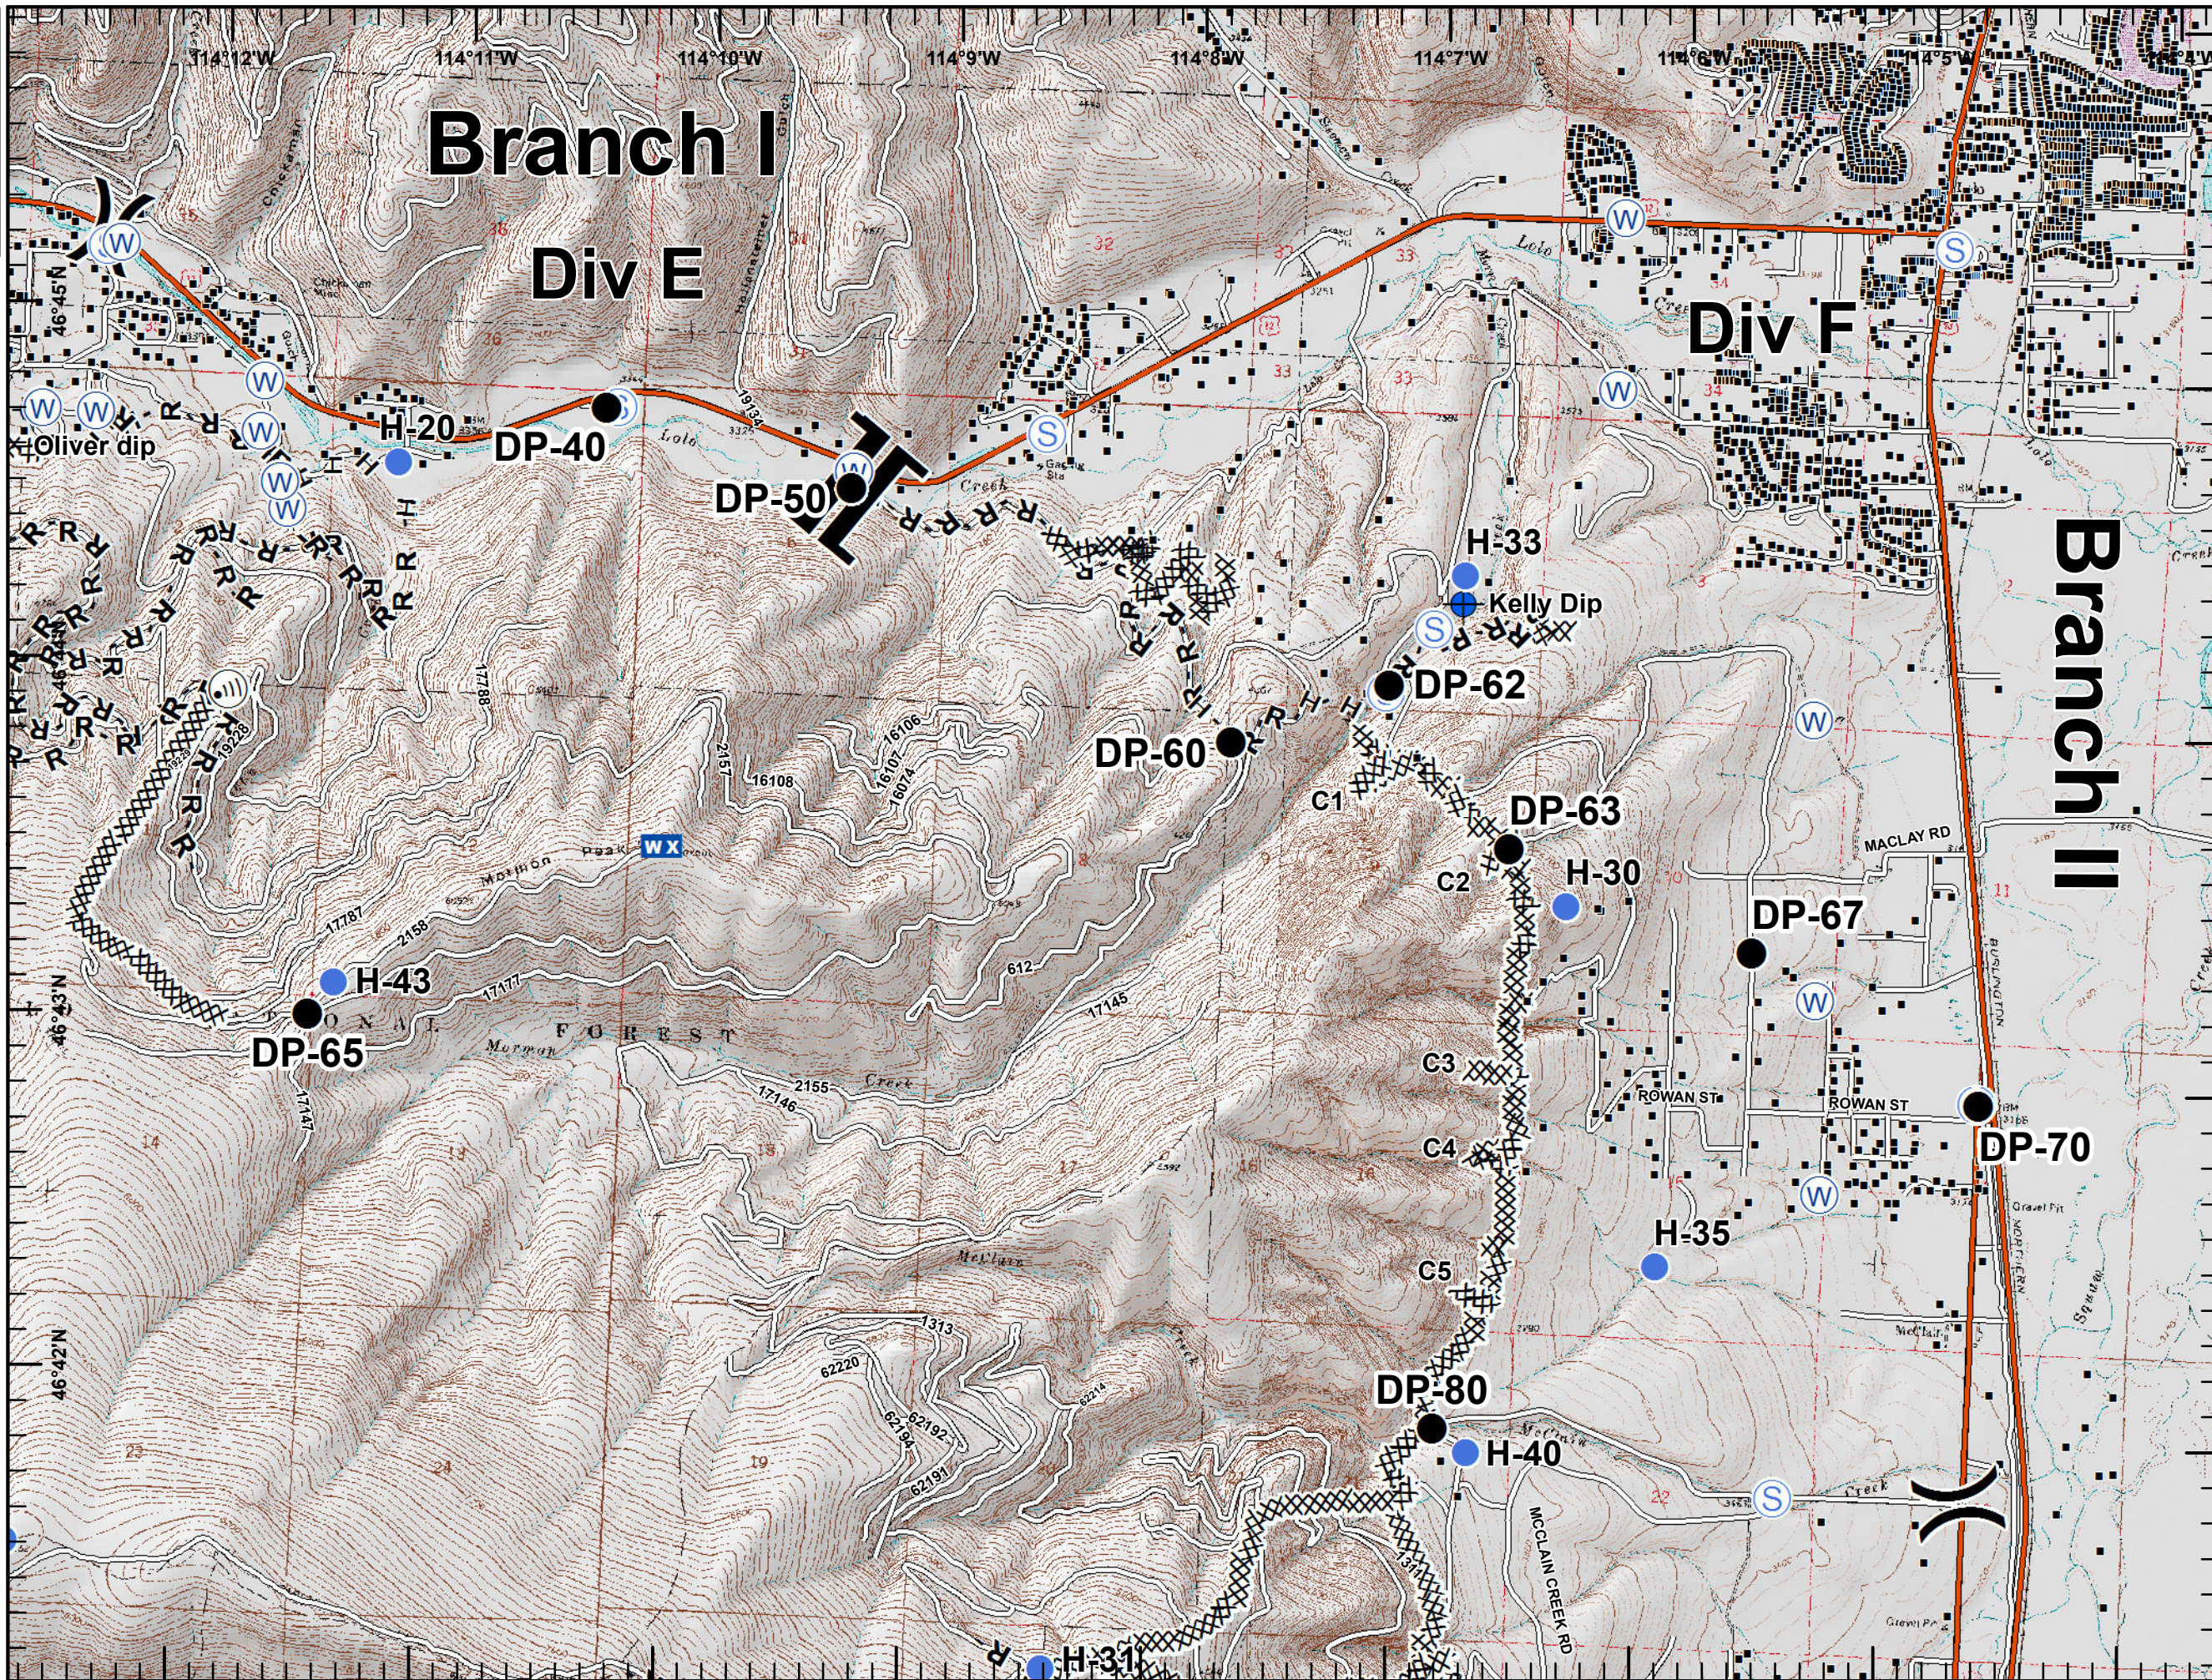

Lolo Peak Fire
 MT-LNF-001288
IAP Map
 Page 5, Div F
 8/16/2017

10,363 acres, MMA Perimeter
 as of 8/14/2017 @ 1500

- Dip Site
- Drop Point
- Helispot
- Internet Access
- Mobile Weather Unit
- Staging Area
- Water Source
- Division Break
- Branch Break
- Structures
- MT_Structures
- Completed Dozer Line
- H - HCompleted Hand Line
- R - RRoad as Completed Line
- Interstate and Highways
- Roads
- State Boundary