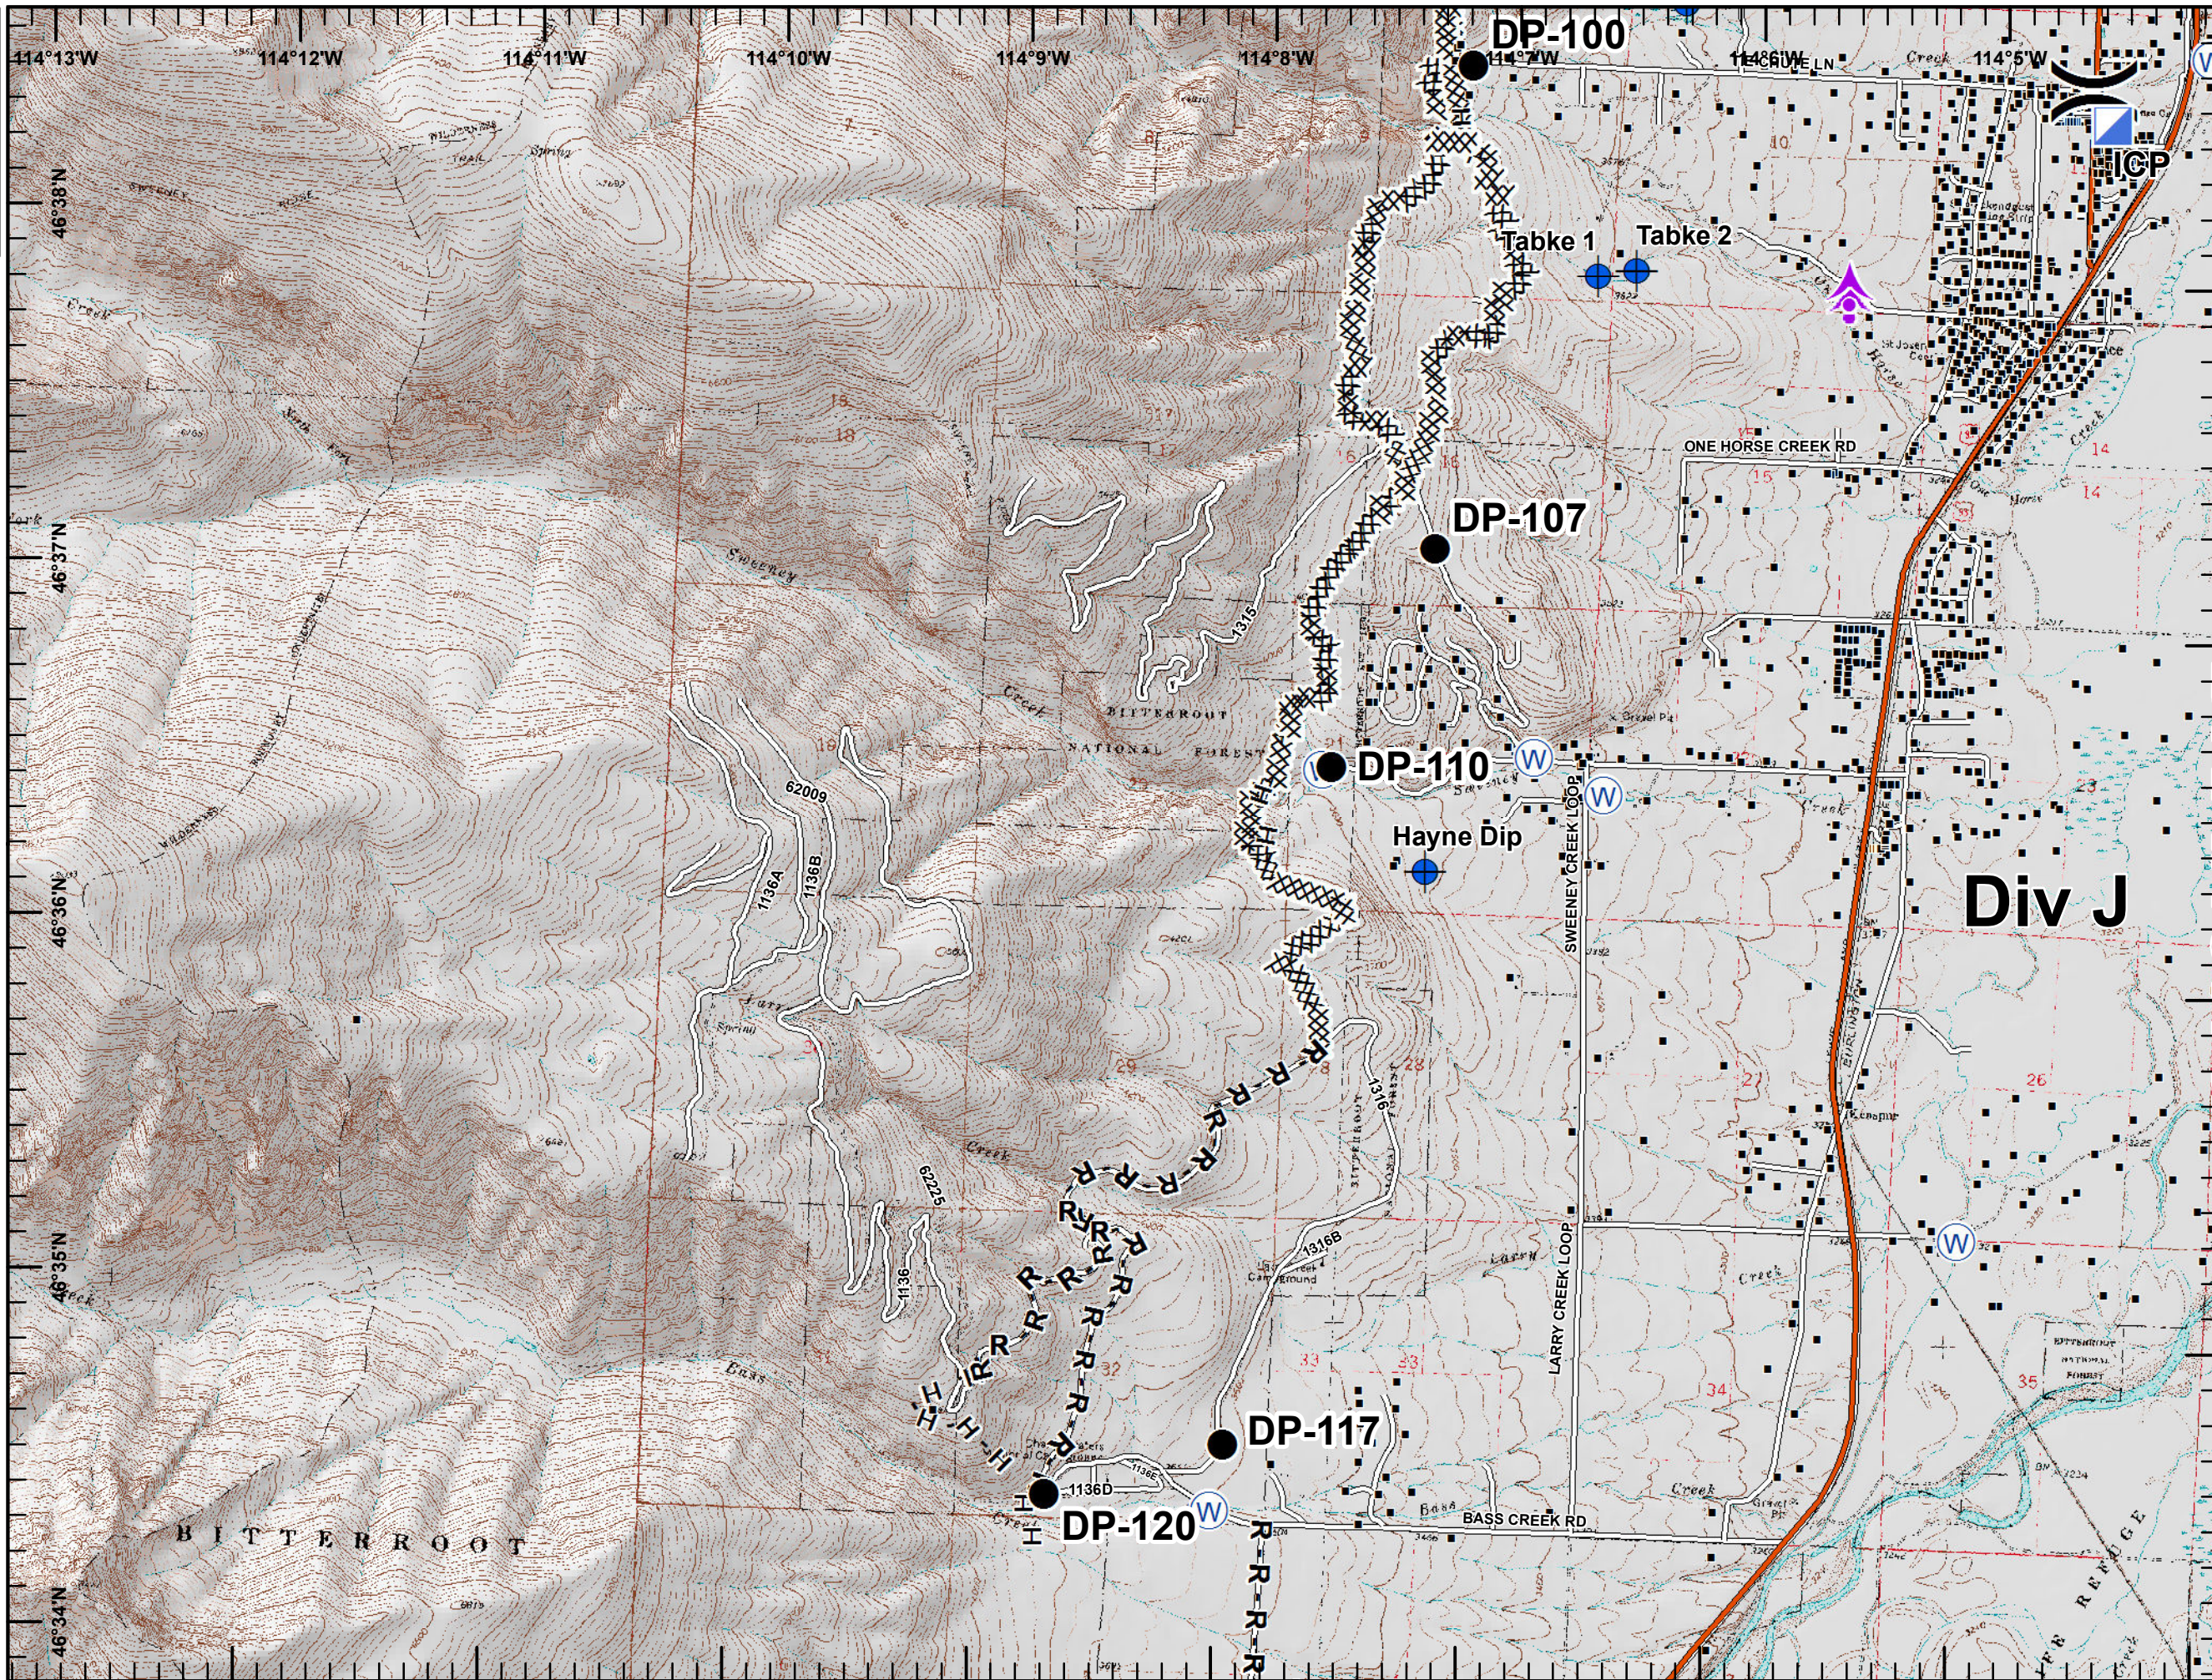

Lolo Peak Fire
 MT-LNF-001288
IAP Map
 Page 7, Div J
 8/16/2017

10,363 acres, MMA Perimeter
 as of 8/14/2017 @ 1500

- Aerial Hazard
- Dip Site
- Drop Point
- ICP
- Water Source
- Division Break
- Structures
- MT_Structures
- Completed Dozer Line
- HCompleted Hand Line
- R - Road as Completed Line
- Interstate and Highways
- Roads
- State Boundary