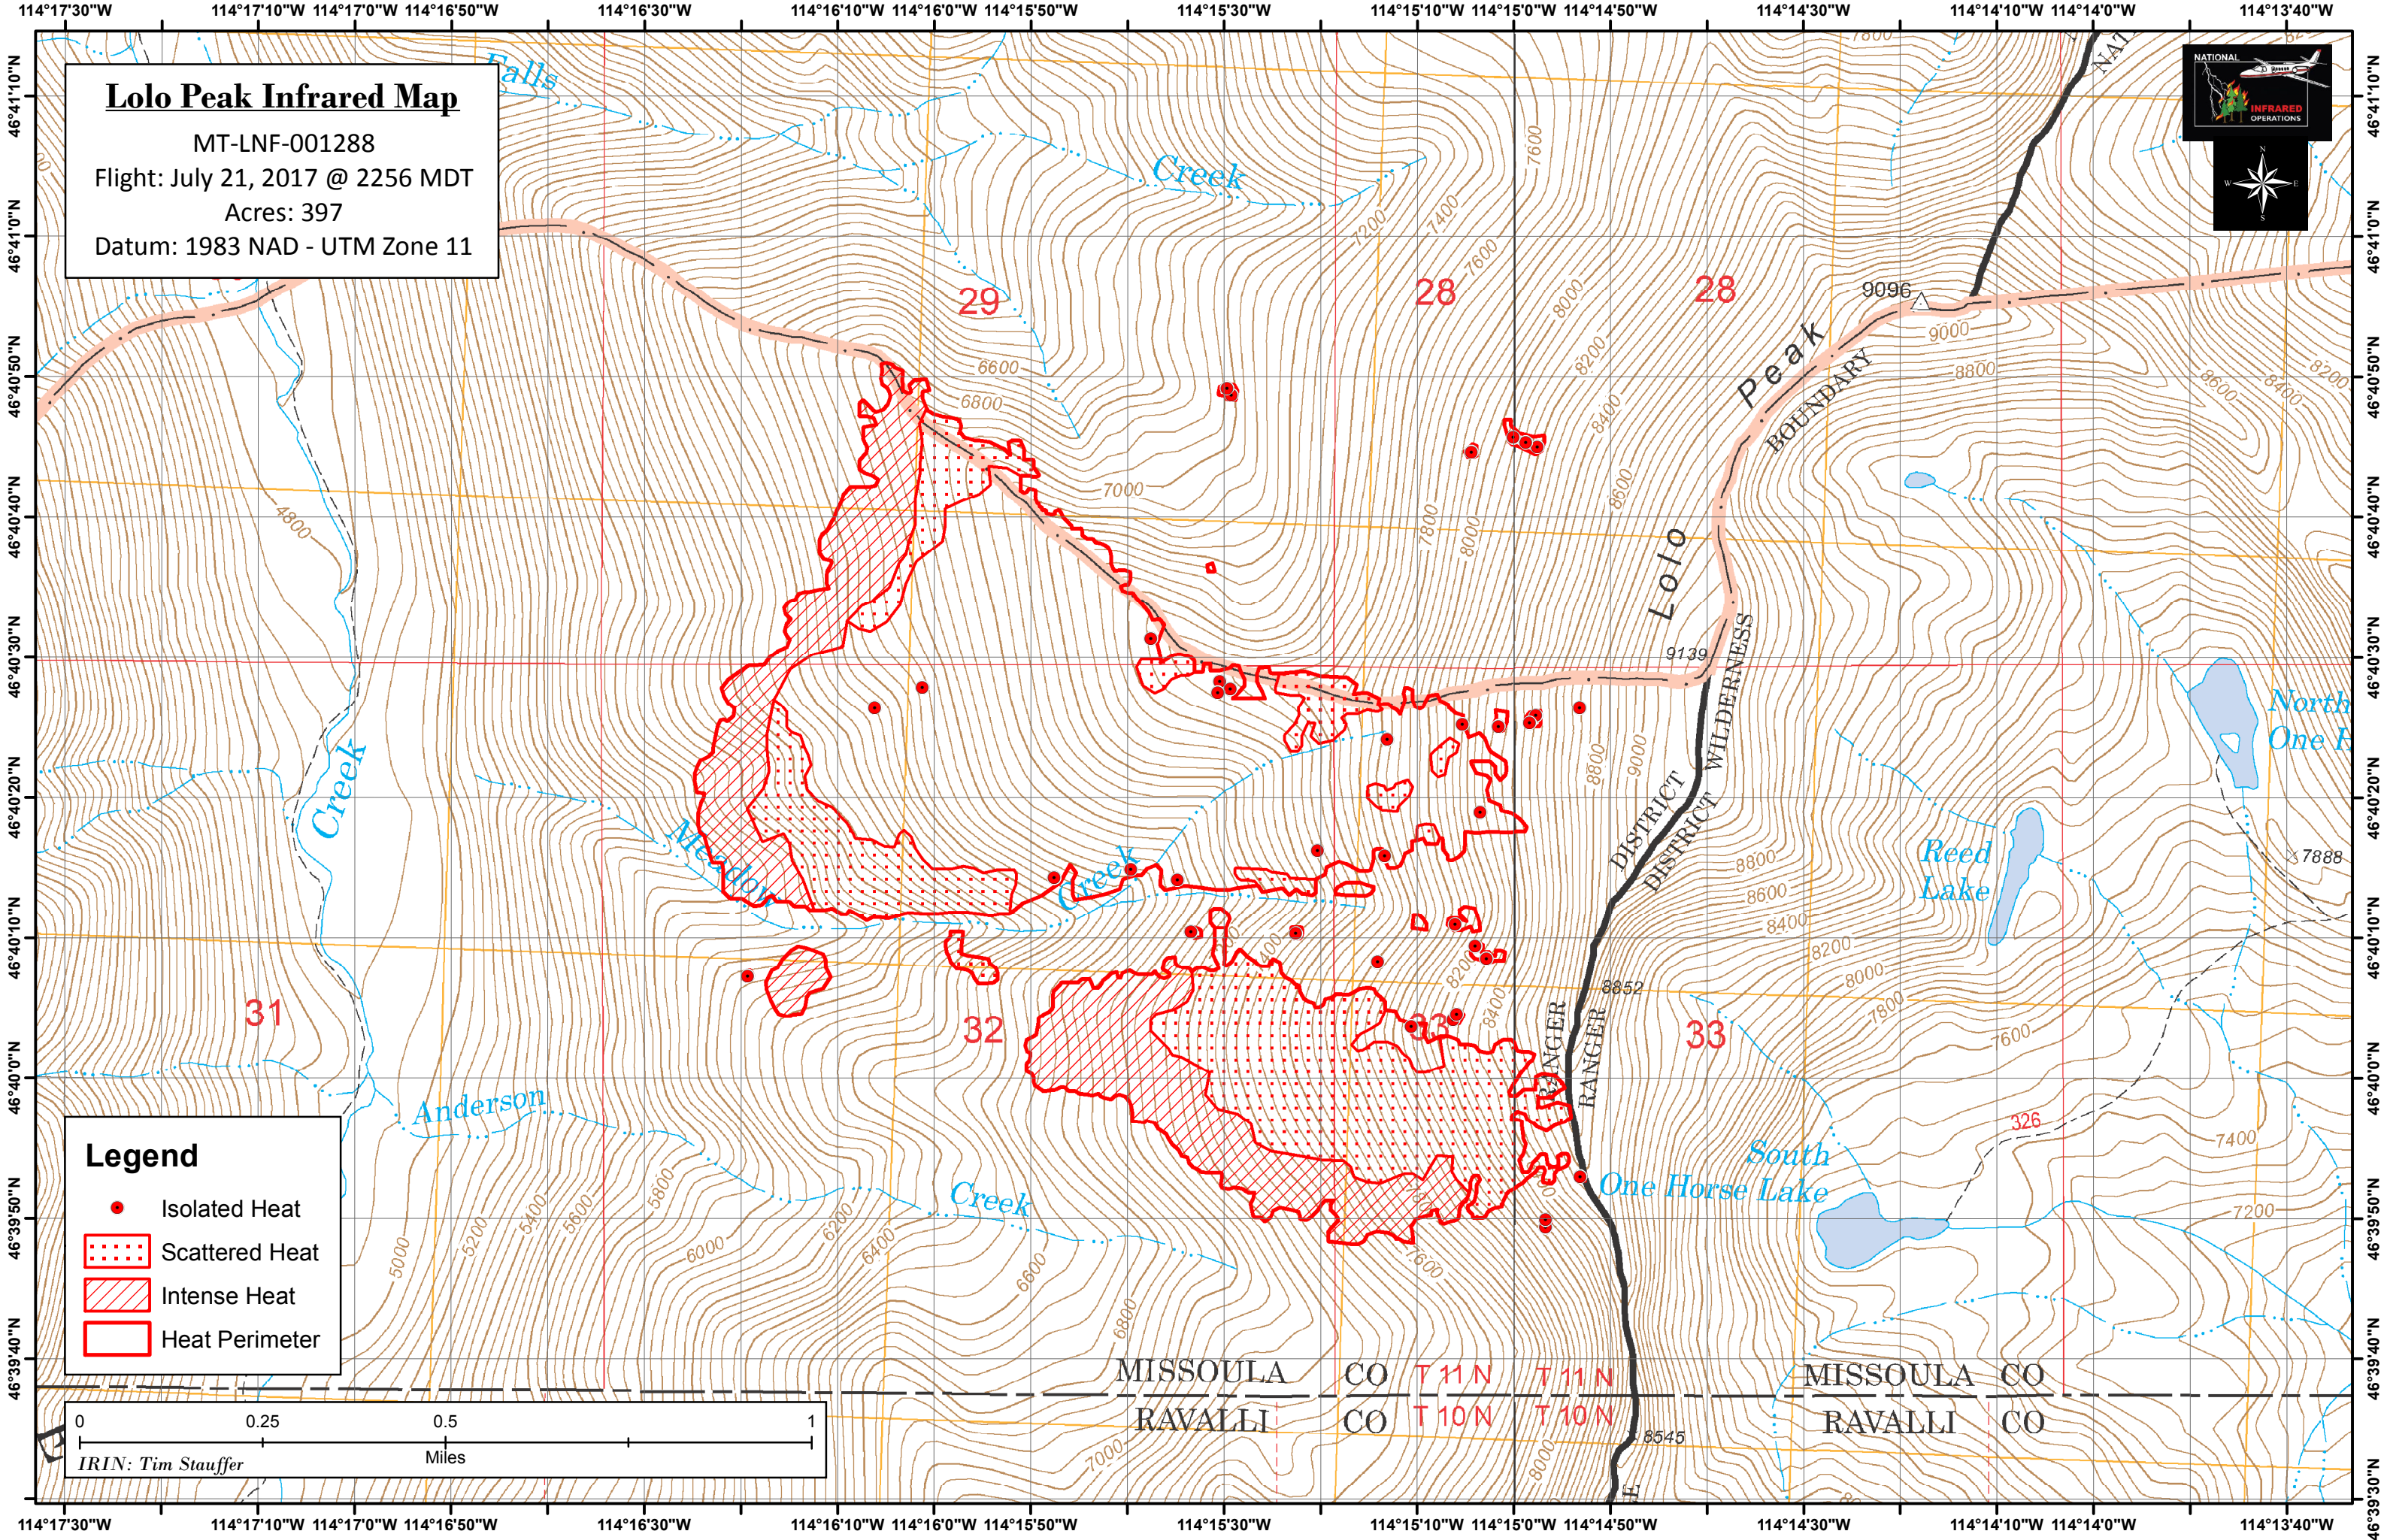

Lolo Peak Infrared Map

MT-LNF-001288
Flight: July 21, 2017 @ 2256 MDT
Acres: 397
Datum: 1983 NAD - UTM Zone 11

Legend

- Isolated Heat
- ▤ Scattered Heat
- ▨ Intense Heat
- ▭ Heat Perimeter

IRIN: Tim Stauffer

MISSOULA CO T11N
RAVALLI CO T10N

MISSOULA CO
RAVALLI CO