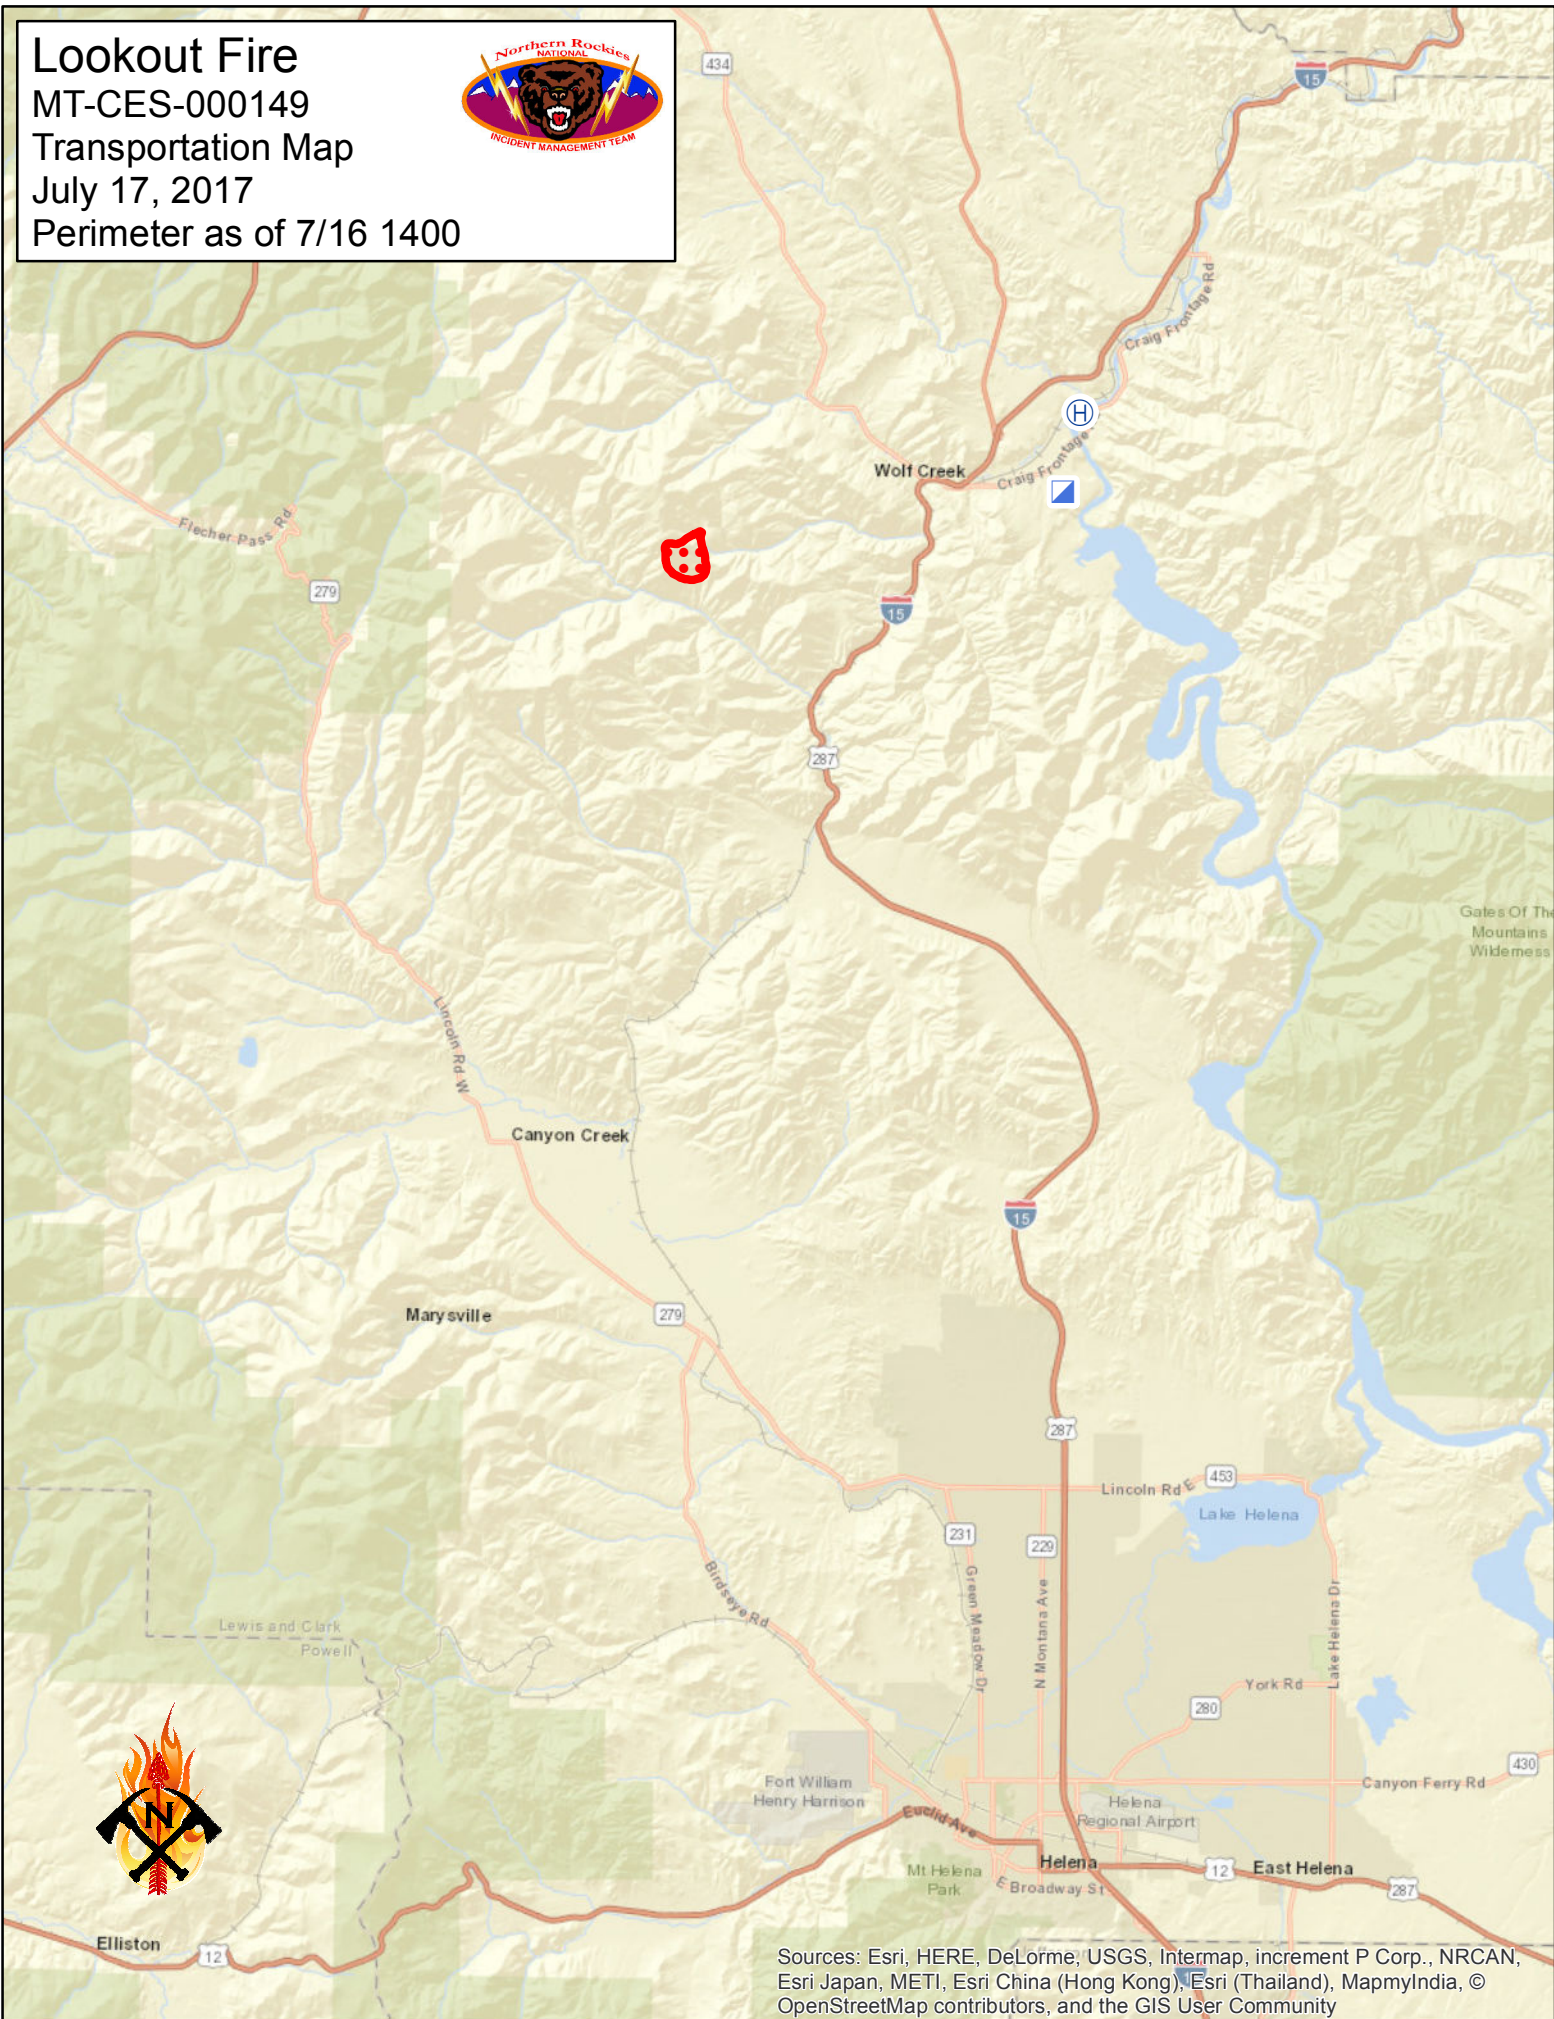

# Lookout Fire

MT-CES-000149

Transportation Map

July 17, 2017

Perimeter as of 7/16 1400

Sources: Esri, HERE, DeLorme, USGS, Intermap, increment P Corp., NRCAN, Esri Japan, METI, Esri China (Hong Kong), Esri (Thailand), MapmyIndia, © OpenStreetMap contributors, and the GIS User Community