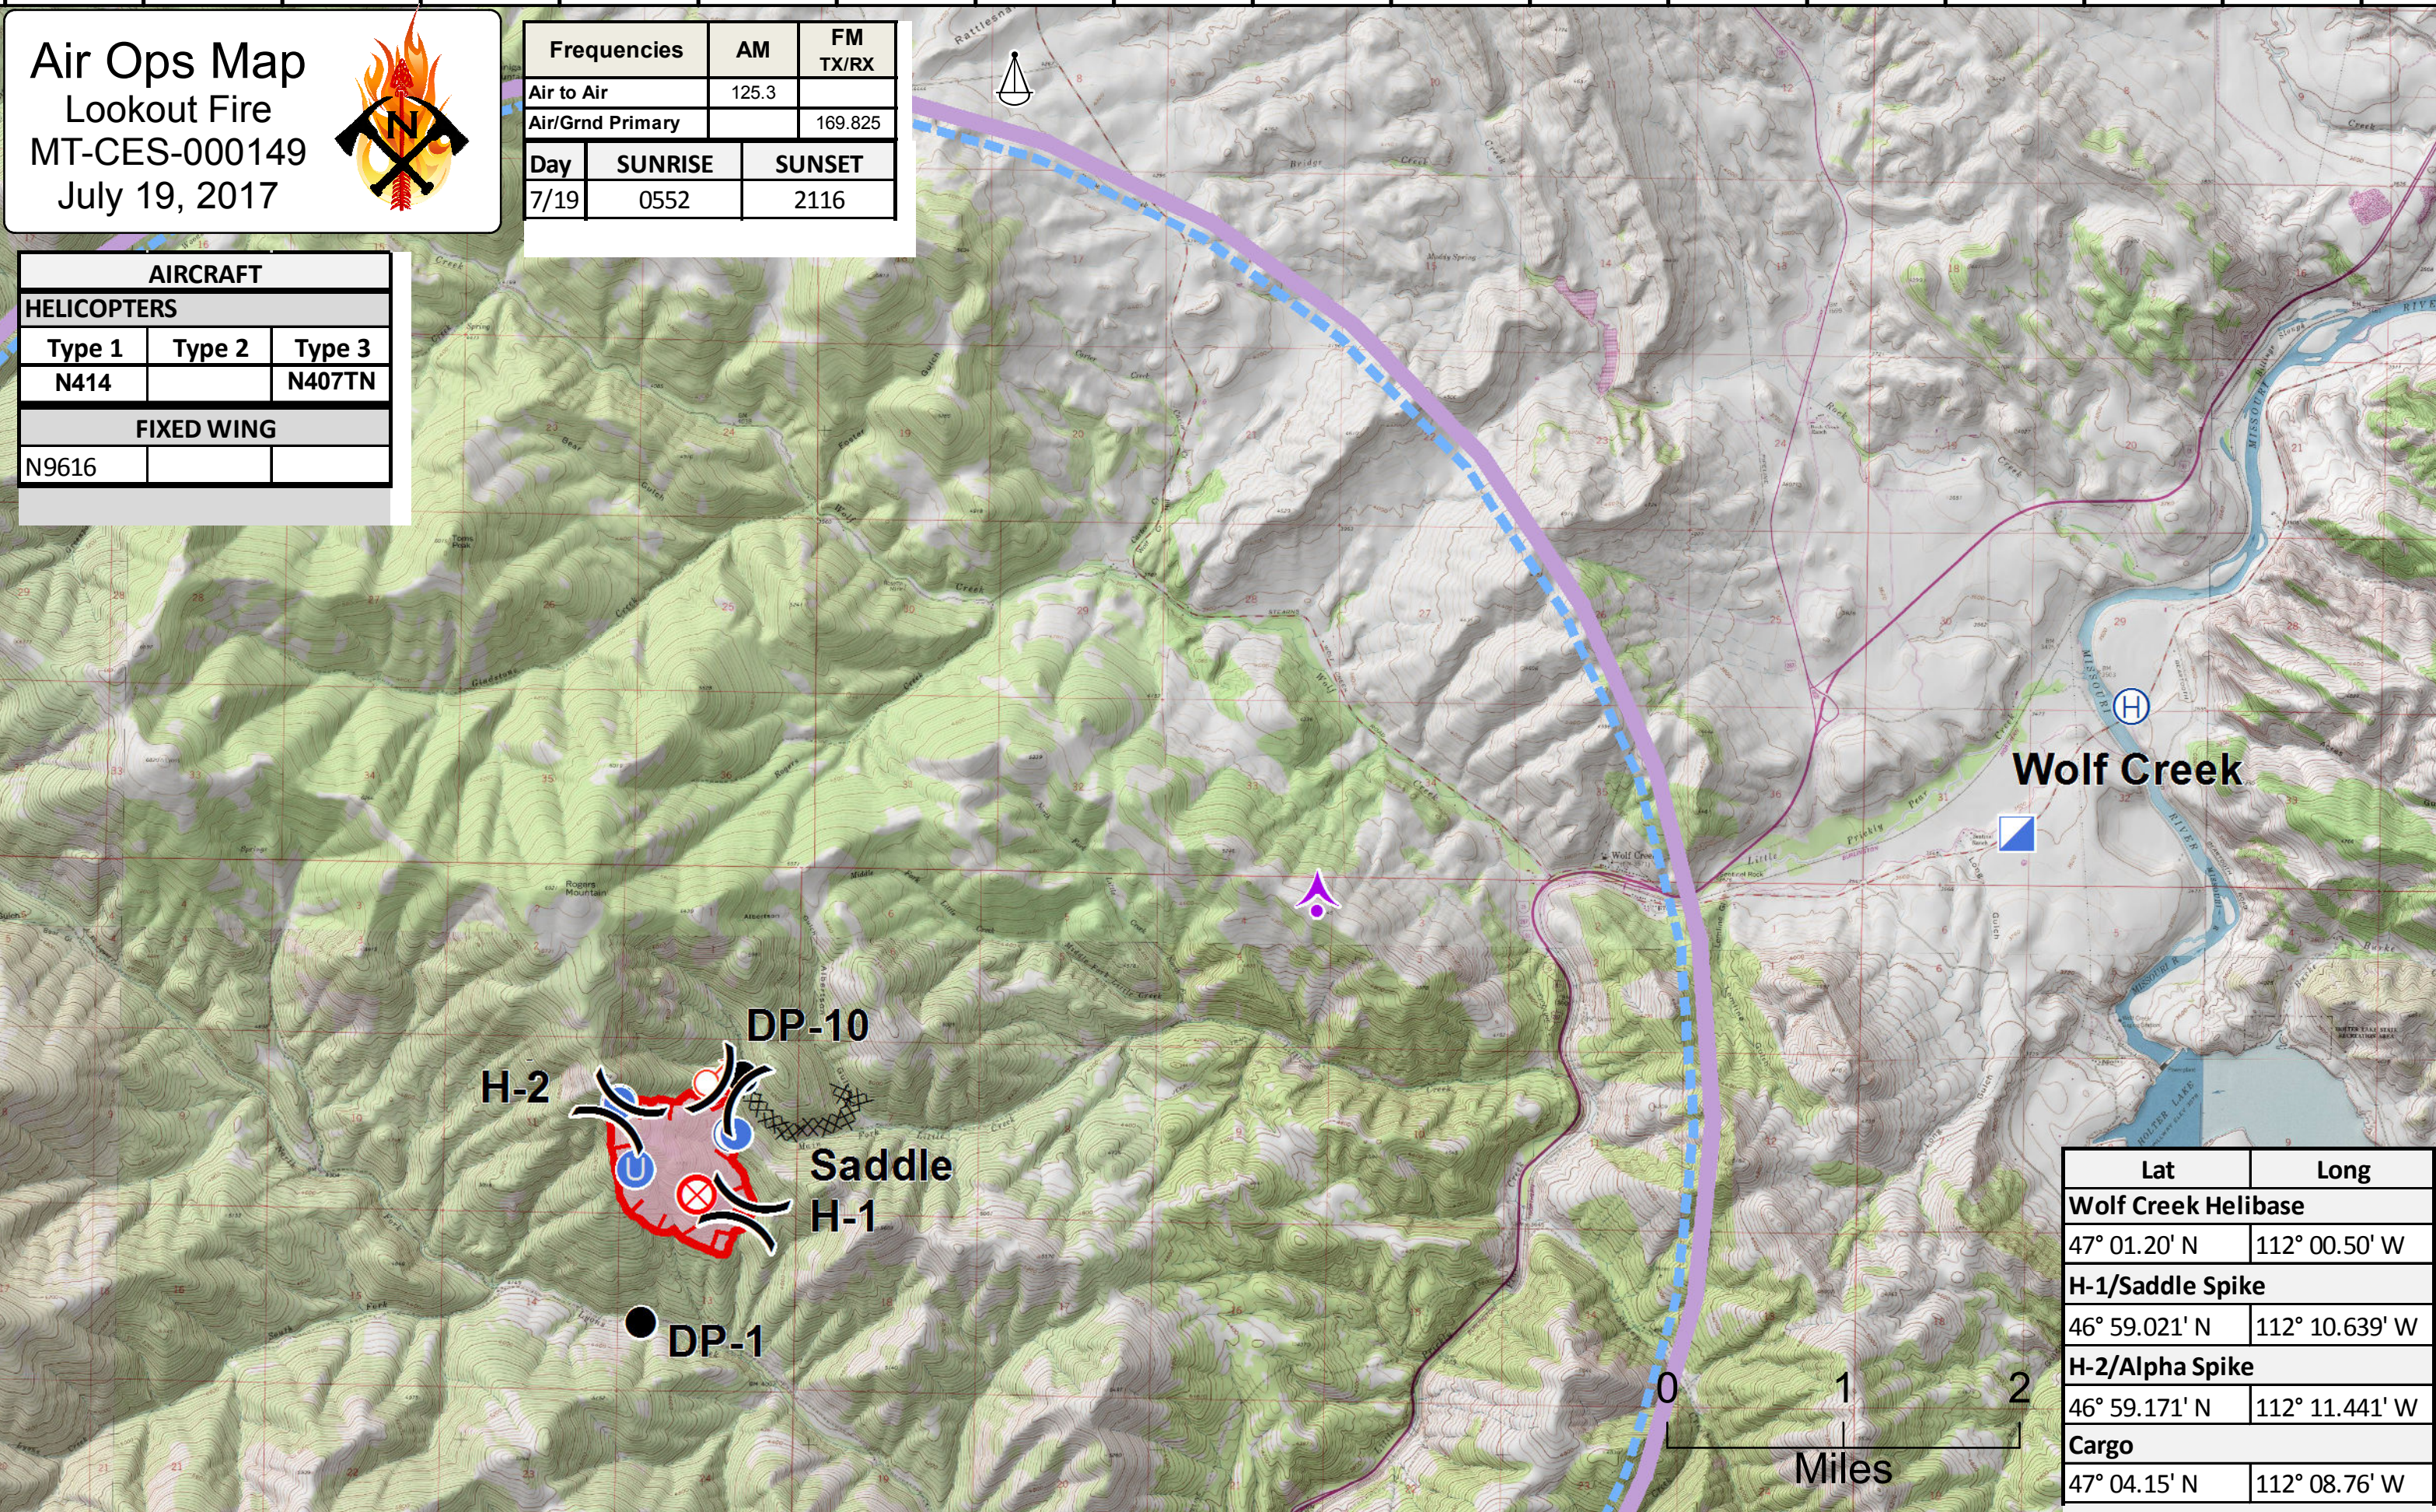

Air Ops Map

Lookout Fire

MT-CES-000149

July 19, 2017

Frequencies	AM	FM TX/RX
Air to Air	125.3	
Air/Grnd Primary		169.825
Day	SUNRISE	SUNSET
7/19	0552	2116

AIRCRAFT		
HELICOPTERS		
Type 1	Type 2	Type 3
N414		N407TN
FIXED WING		
N9616		

H-2

DP-10

Saddle

H-1

DP-1

Wolf Creek

Lat	Long
Wolf Creek Helibase	
47° 01.20' N	112° 00.50' W
H-1/Saddle Spike	
46° 59.021' N	112° 10.639' W
H-2/Alpha Spike	
46° 59.171' N	112° 11.441' W
Cargo	
47° 04.15' N	112° 08.76' W