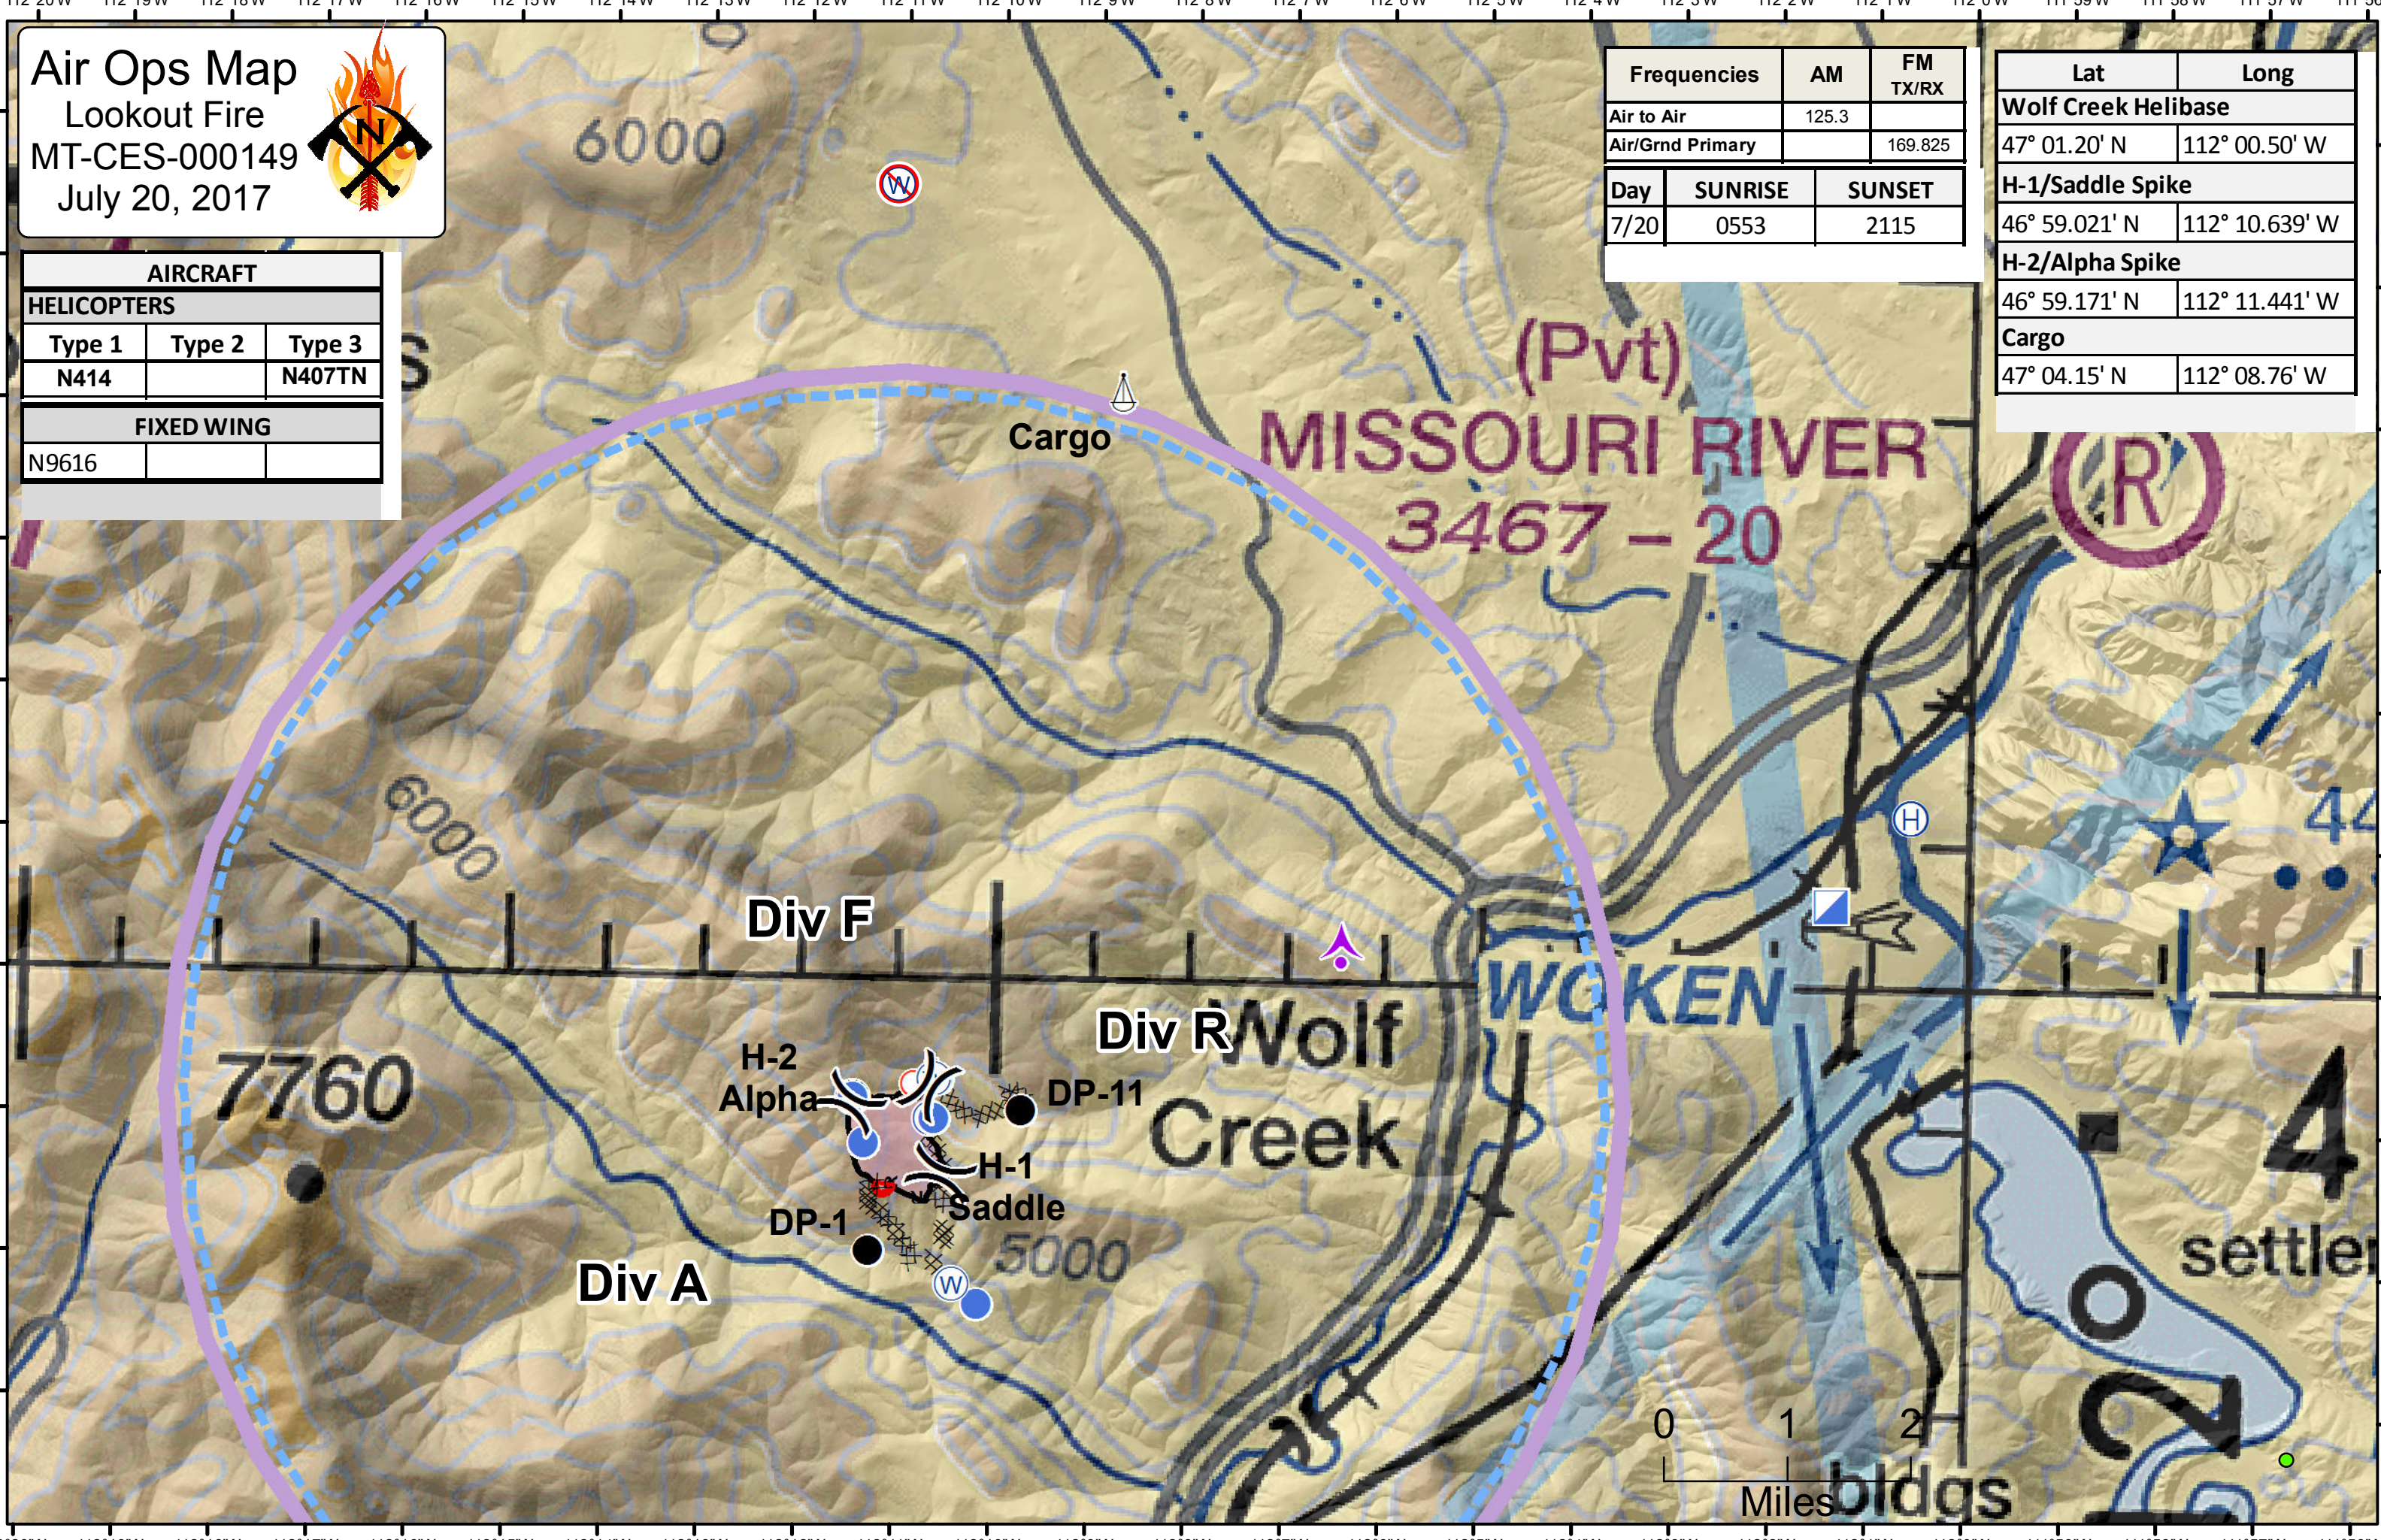

**Air Ops Map**  
 Lookout Fire  
 MT-CES-000149  
 July 20, 2017

AIRCRAFT		
HELICOPTERS		
Type 1	Type 2	Type 3
N414		N407TN
FIXED WING		
N9616		

Frequencies	AM	FM TX/RX
Air to Air	125.3	
Air/Grnd Primary		169.825
Day	SUNRISE	SUNSET
7/20	0553	2115

Lat	Long
<b>Wolf Creek Helibase</b>	
47° 01.20' N	112° 00.50' W
<b>H-1/Saddle Spike</b>	
46° 59.021' N	112° 10.639' W
<b>H-2/Alpha Spike</b>	
46° 59.171' N	112° 11.441' W
<b>Cargo</b>	
47° 04.15' N	112° 08.76' W