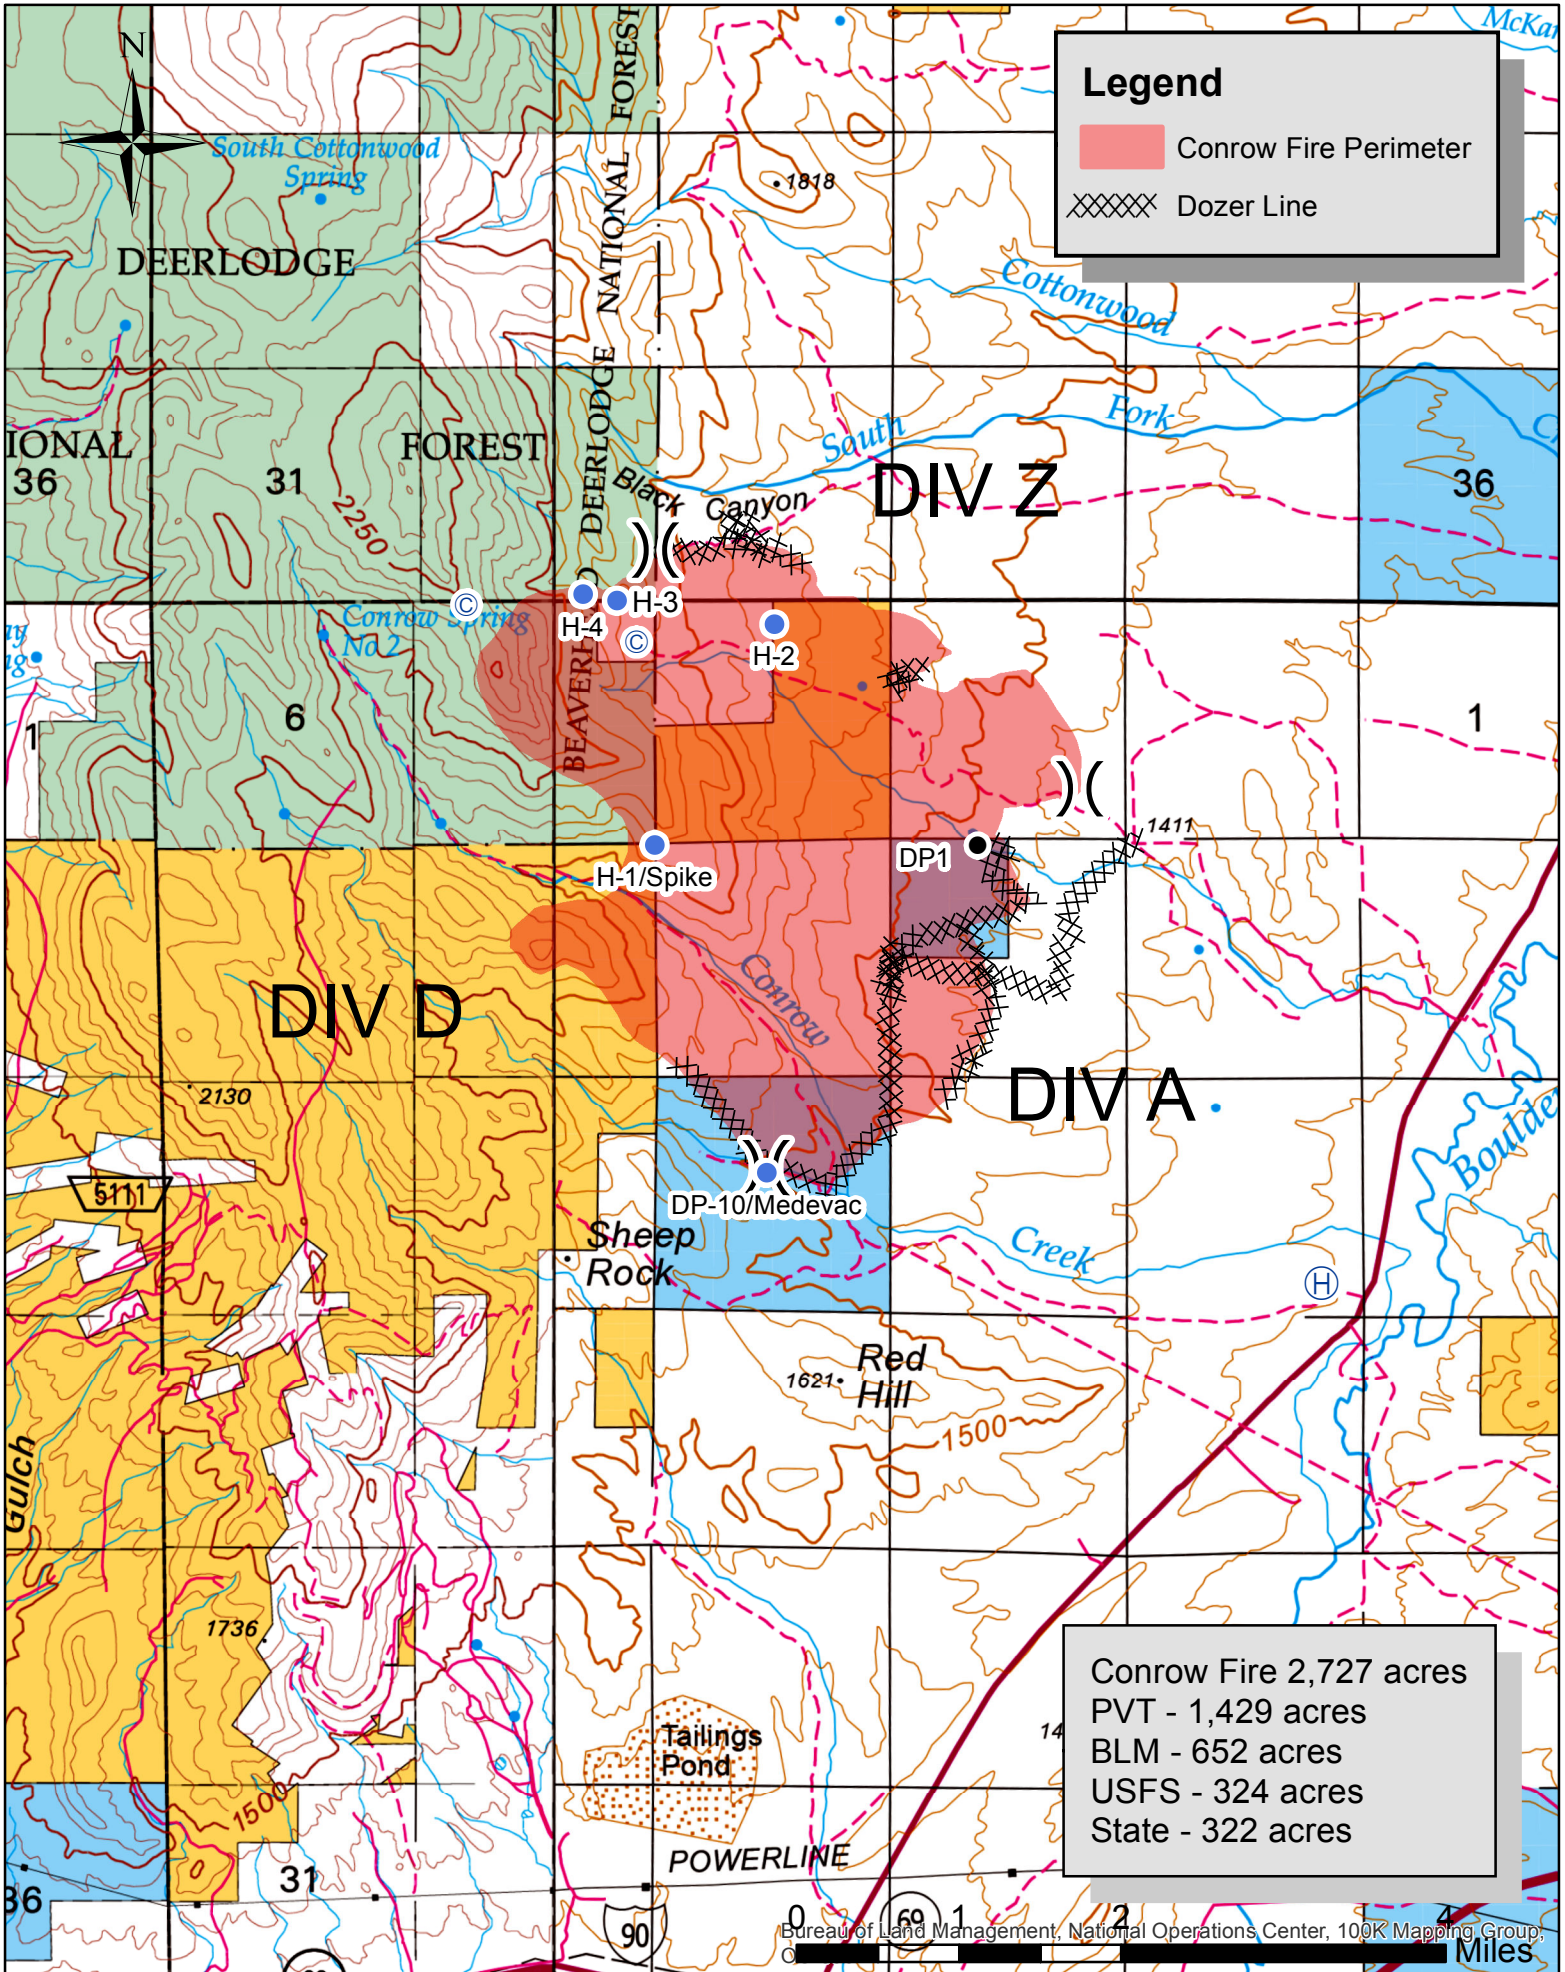

# Conrow Fire 8/30/17

**Legend**

- Conrow Fire Perimeter
- Dozer Line

Conrow Fire 2,727 acres  
 PVT - 1,429 acres  
 BLM - 652 acres  
 USFS - 324 acres  
 State - 322 acres