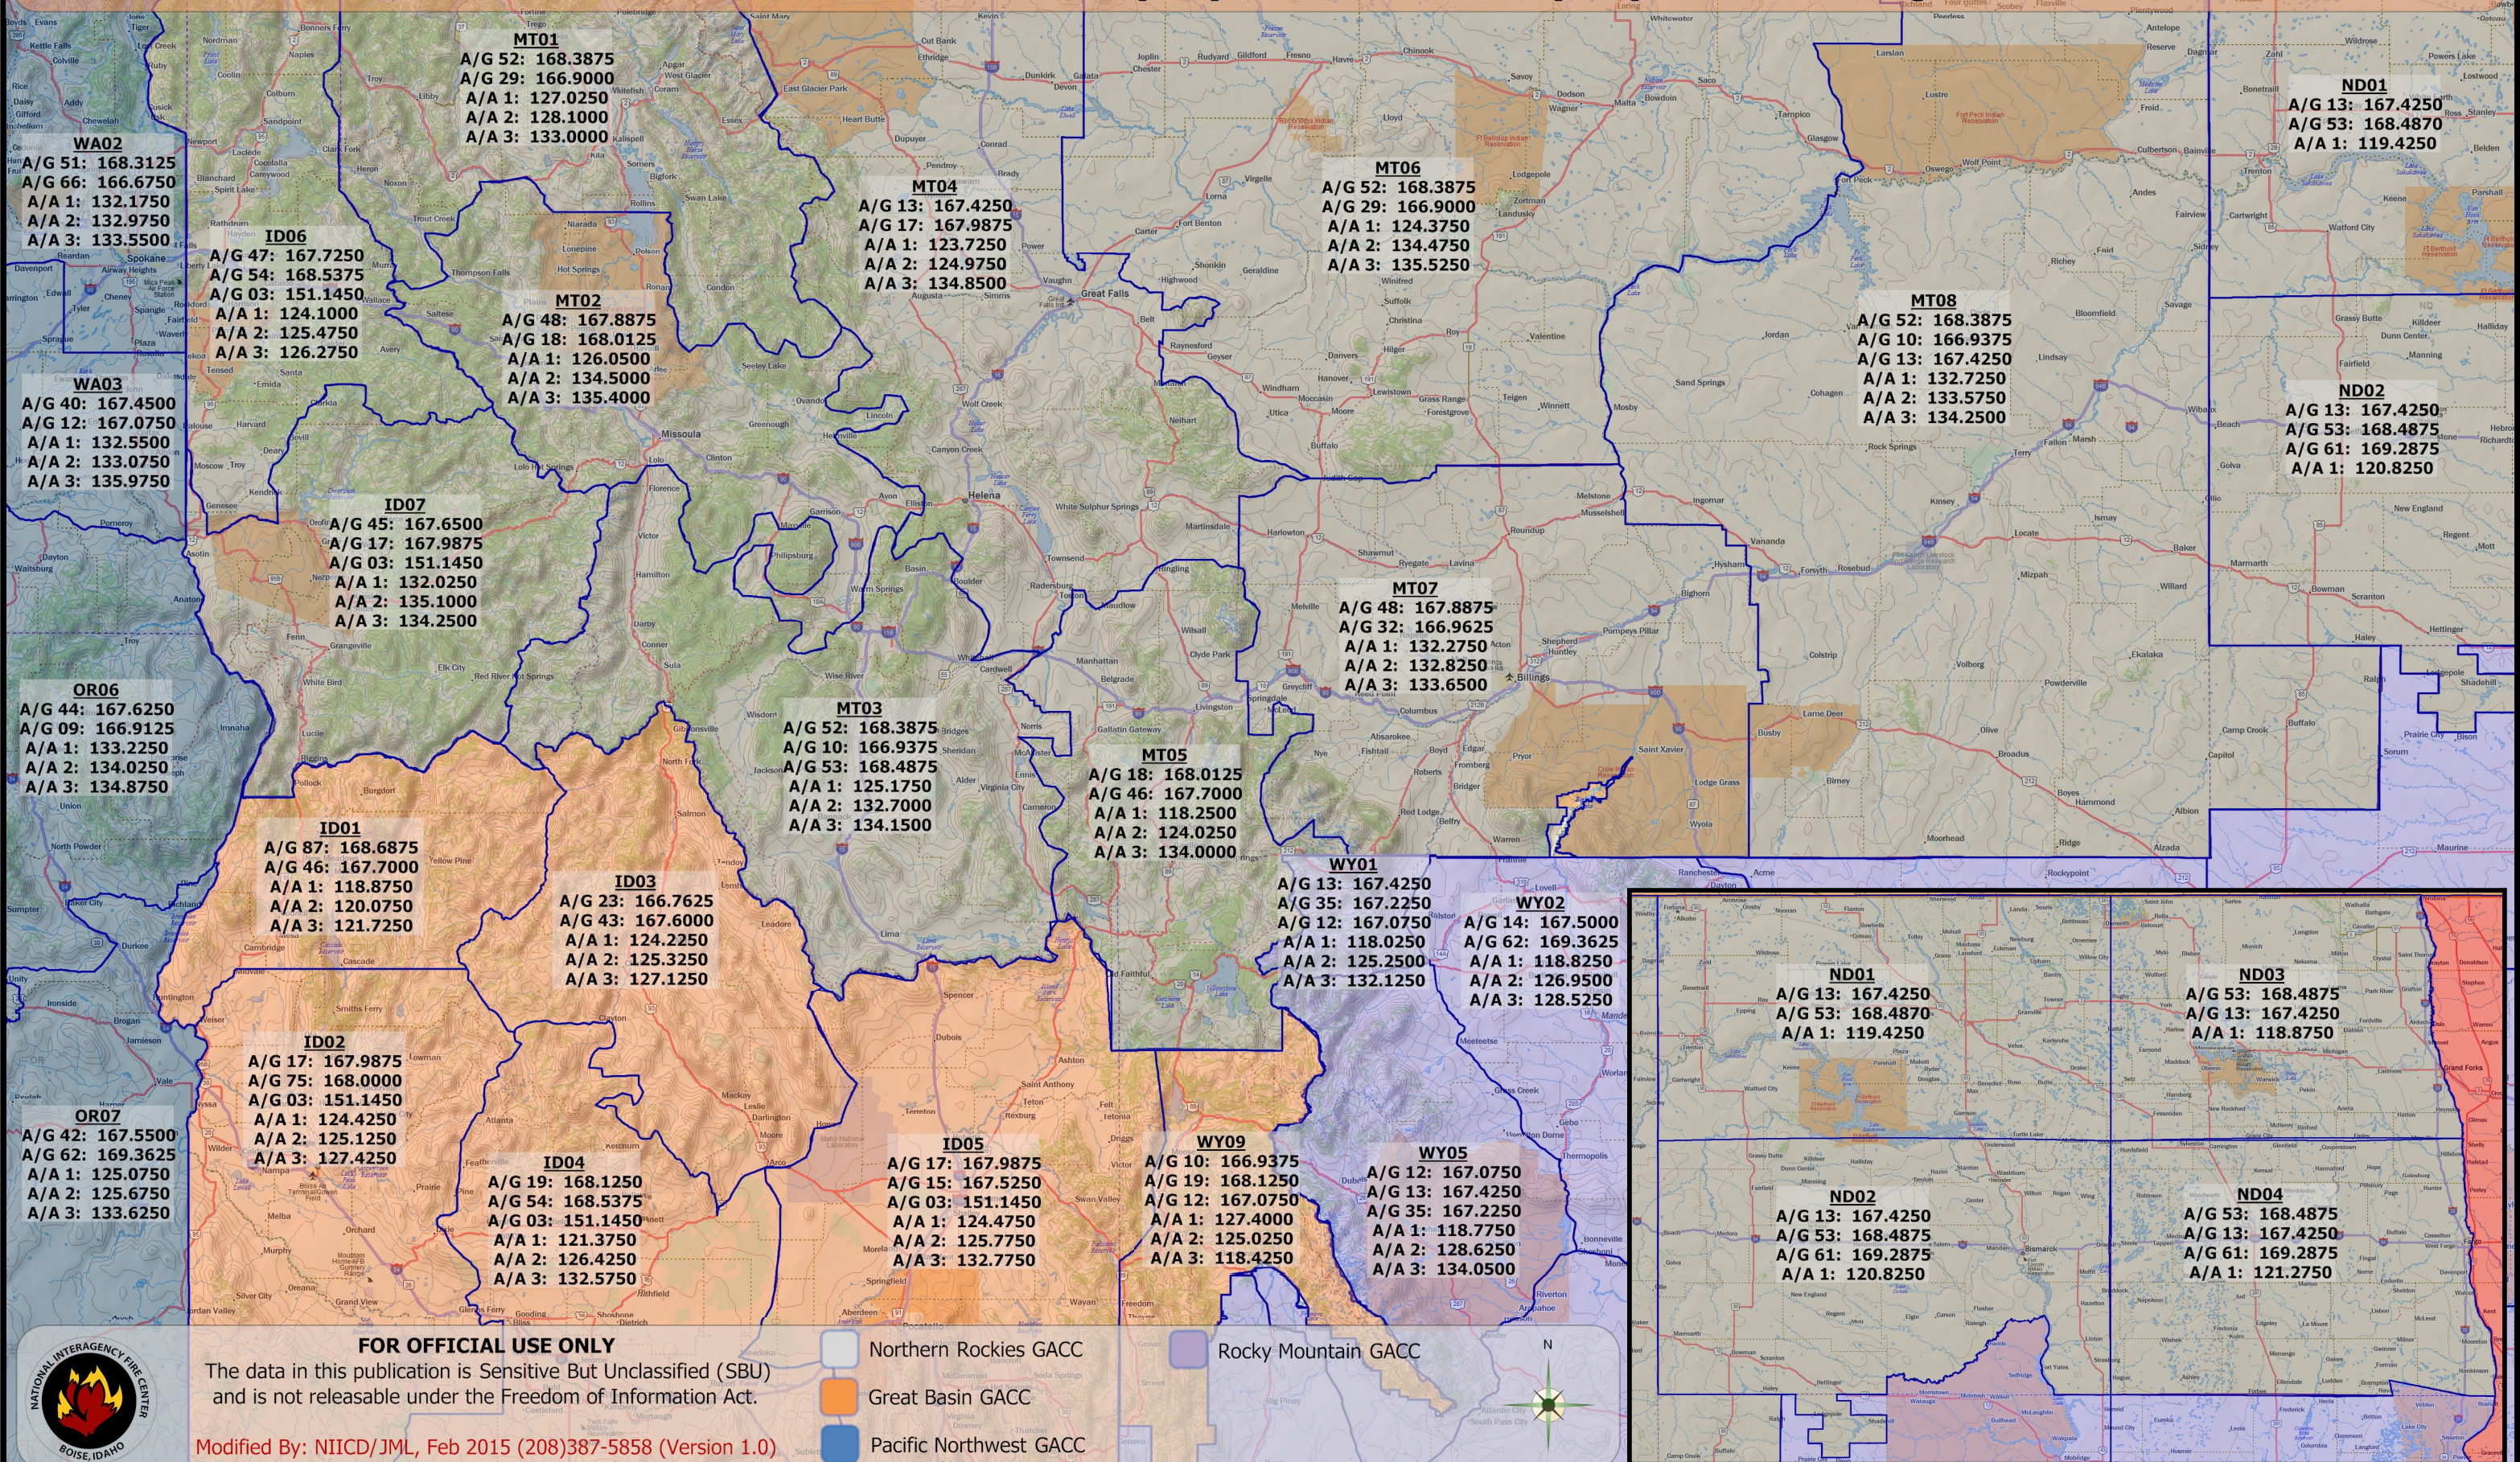

# NORTHERN ROCKIES COORDINATION CENTER IA ZONES

## 2015 COMBINED AIR-TO-GROUND (FM) & AIR-TO-AIR (AM) RADIO FREQUENCIES

**FOR OFFICIAL USE ONLY**  
 The data in this publication is Sensitive But Unclassified (SBU) and is not releasable under the Freedom of Information Act.  
 Modified By: NIICD/JML, Feb 2015 (208)387-5858 (Version 1.0)