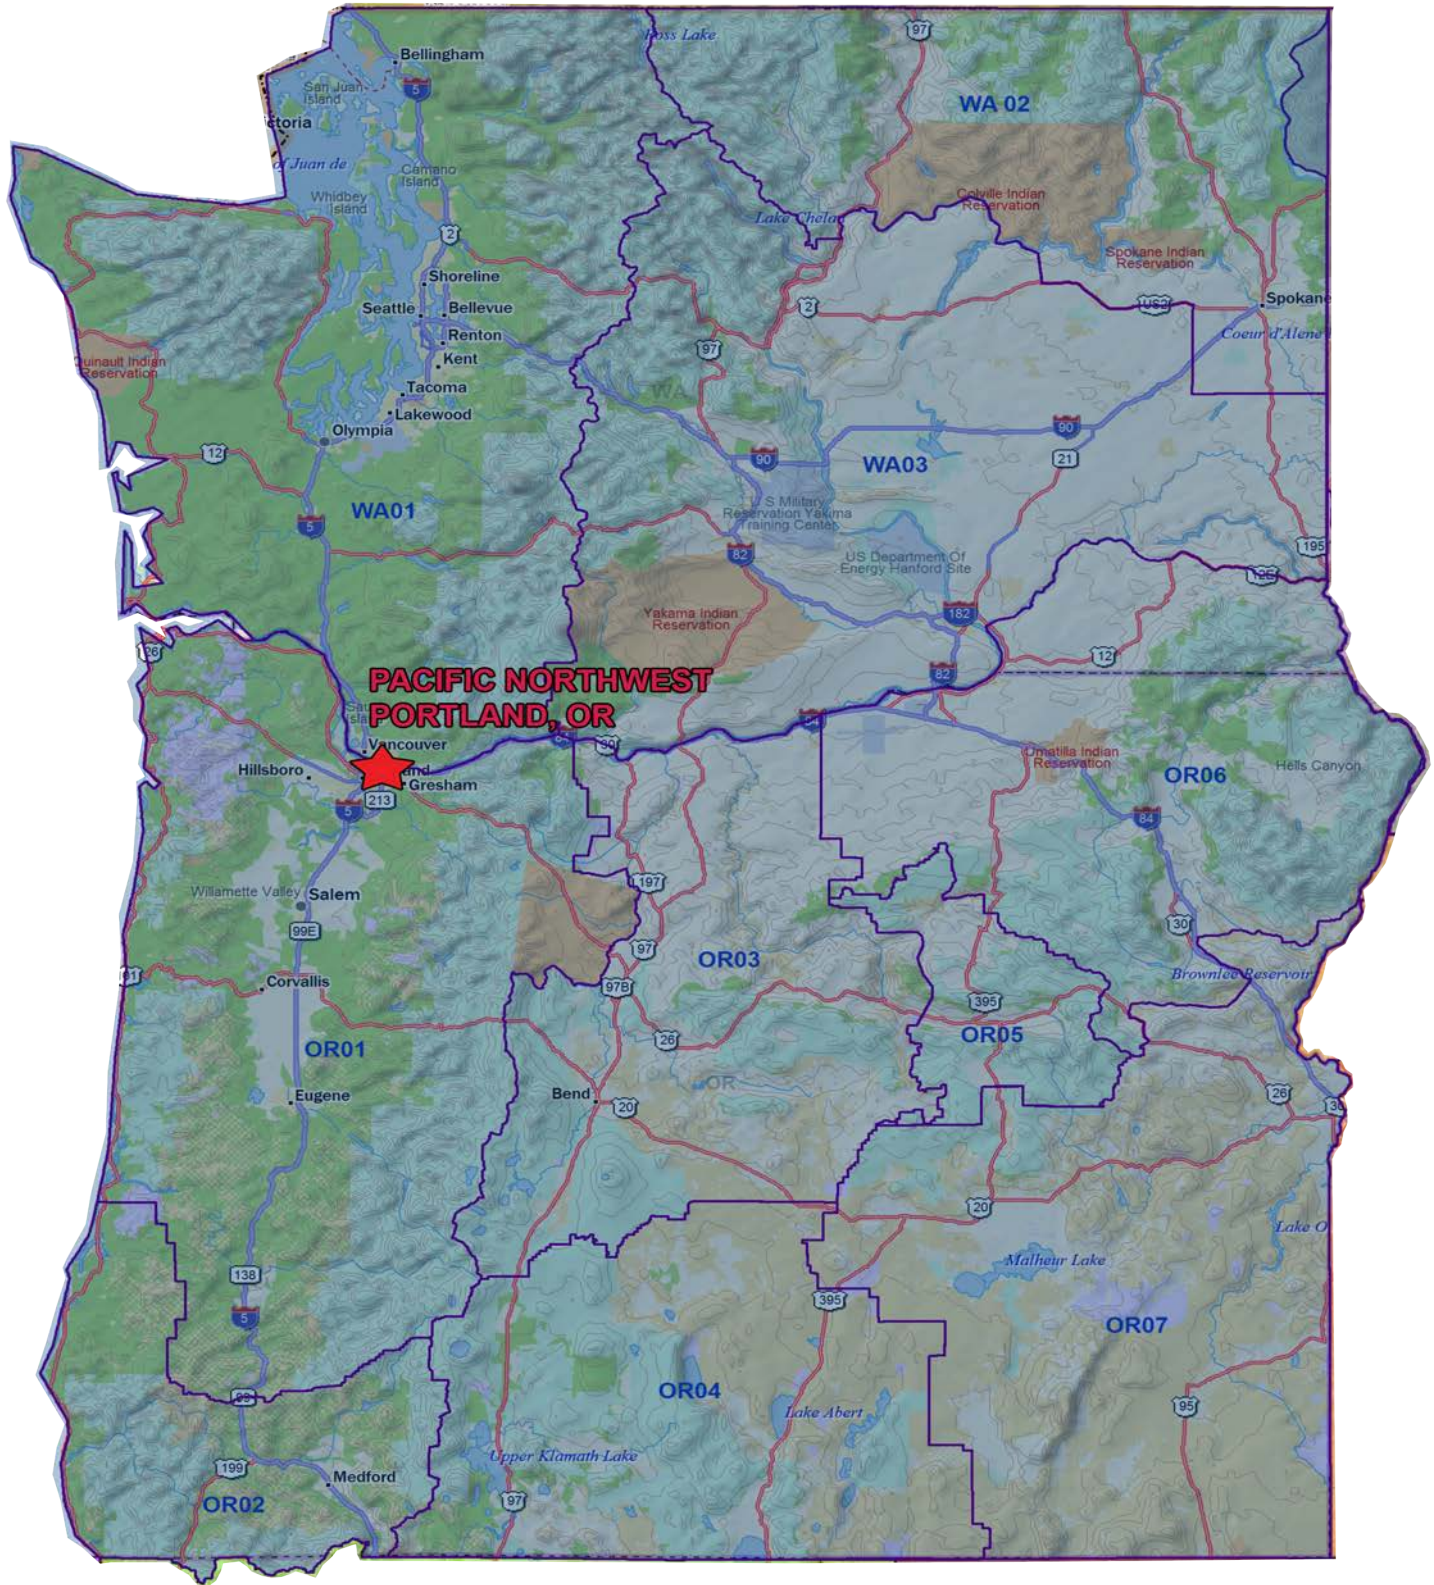

PACIFIC NORTHWEST

Northwest Interagency Coordination Center
150 SW Harrison Street, Suite 400
Portland, Oregon, 97201-5392
Phone: (503) 808-2720
Fax: (503) 808-2750