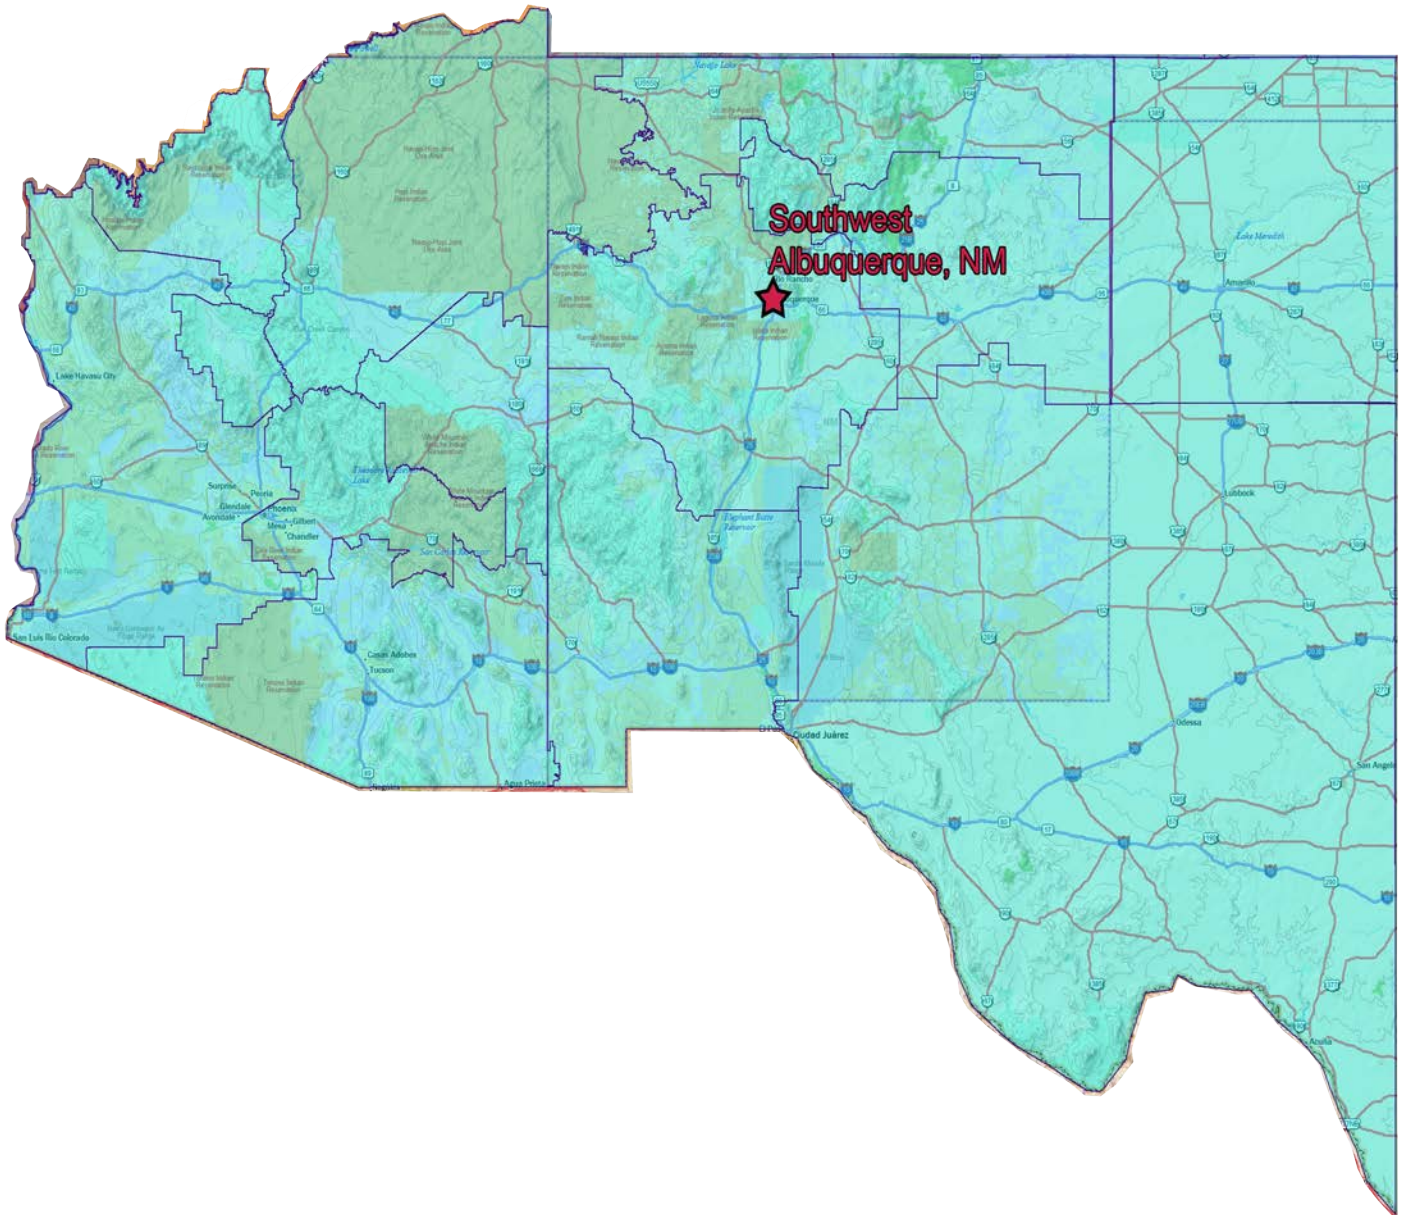

SOUTHWEST

Southwest Coordination Center
333 Broadway Blvd. SW
Albuquerque, NM 87102
Phone: (505) 842-3473
Fax: (505) 842-3801