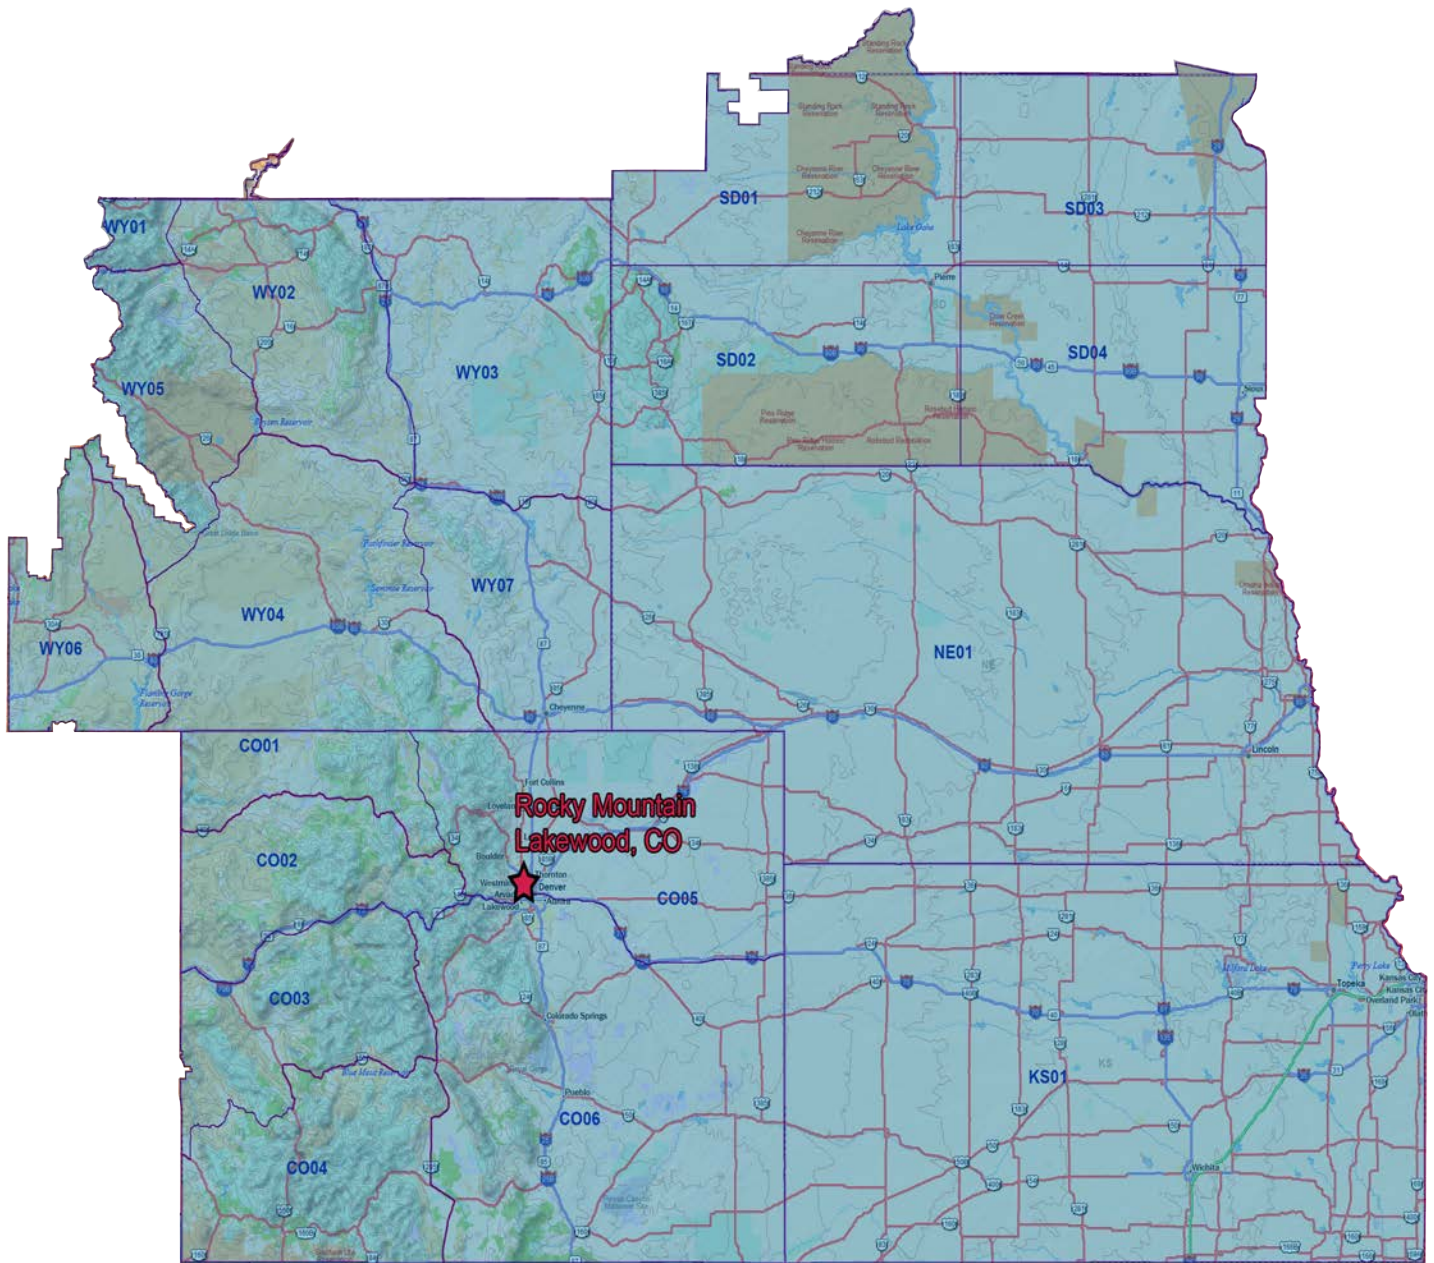

ROCKY MOUNTAIN

Rocky Mountain Area Coordination Center
2850 Youngfield Street
Lakewood, CO 80215
Phone: (303) 445-4300
FAX: (303) 445-4319
E-mail: rmaoordctr@gmail.com