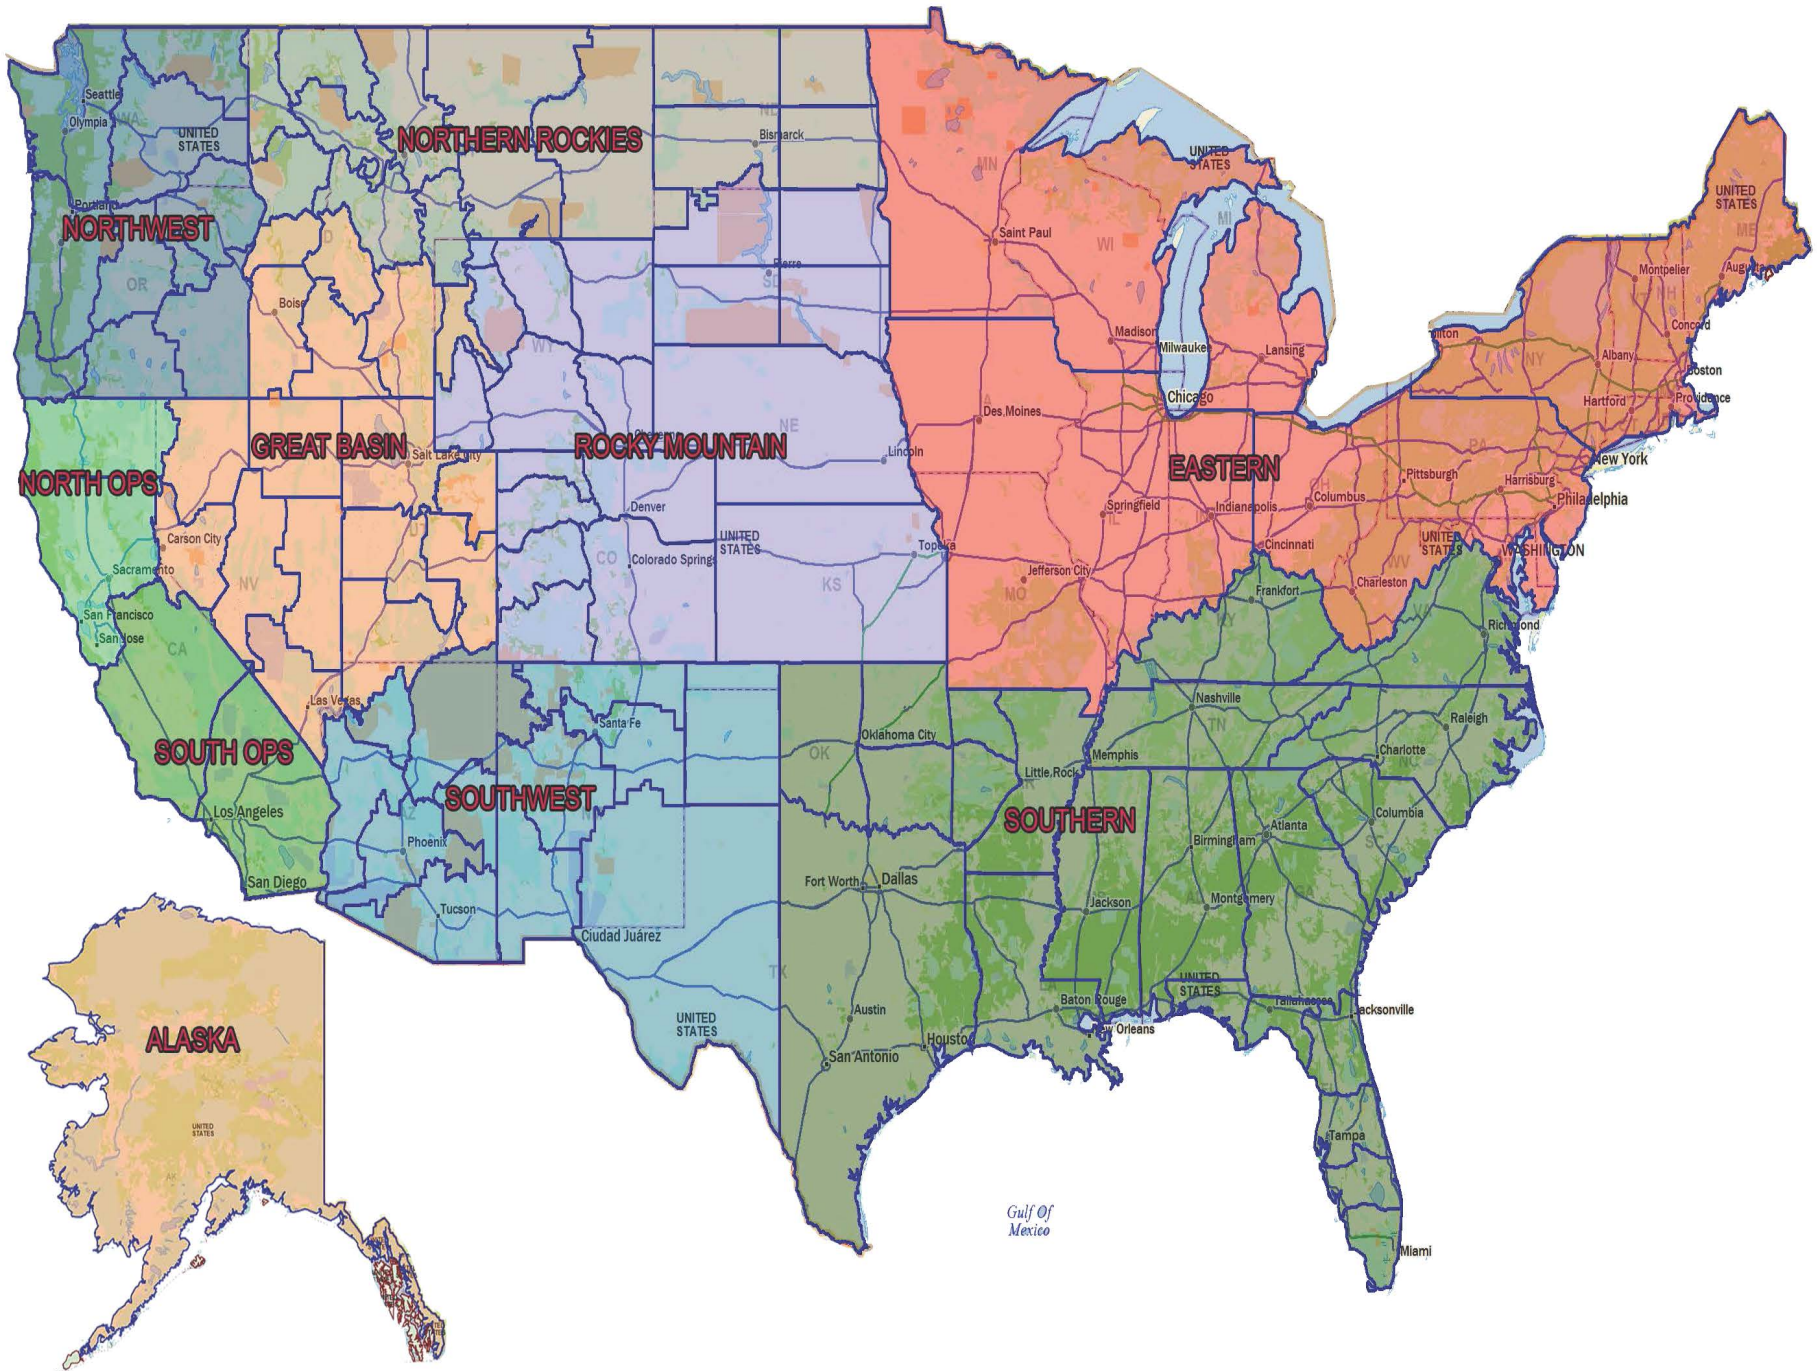

NATIONAL GEOGRAPHIC AREAS