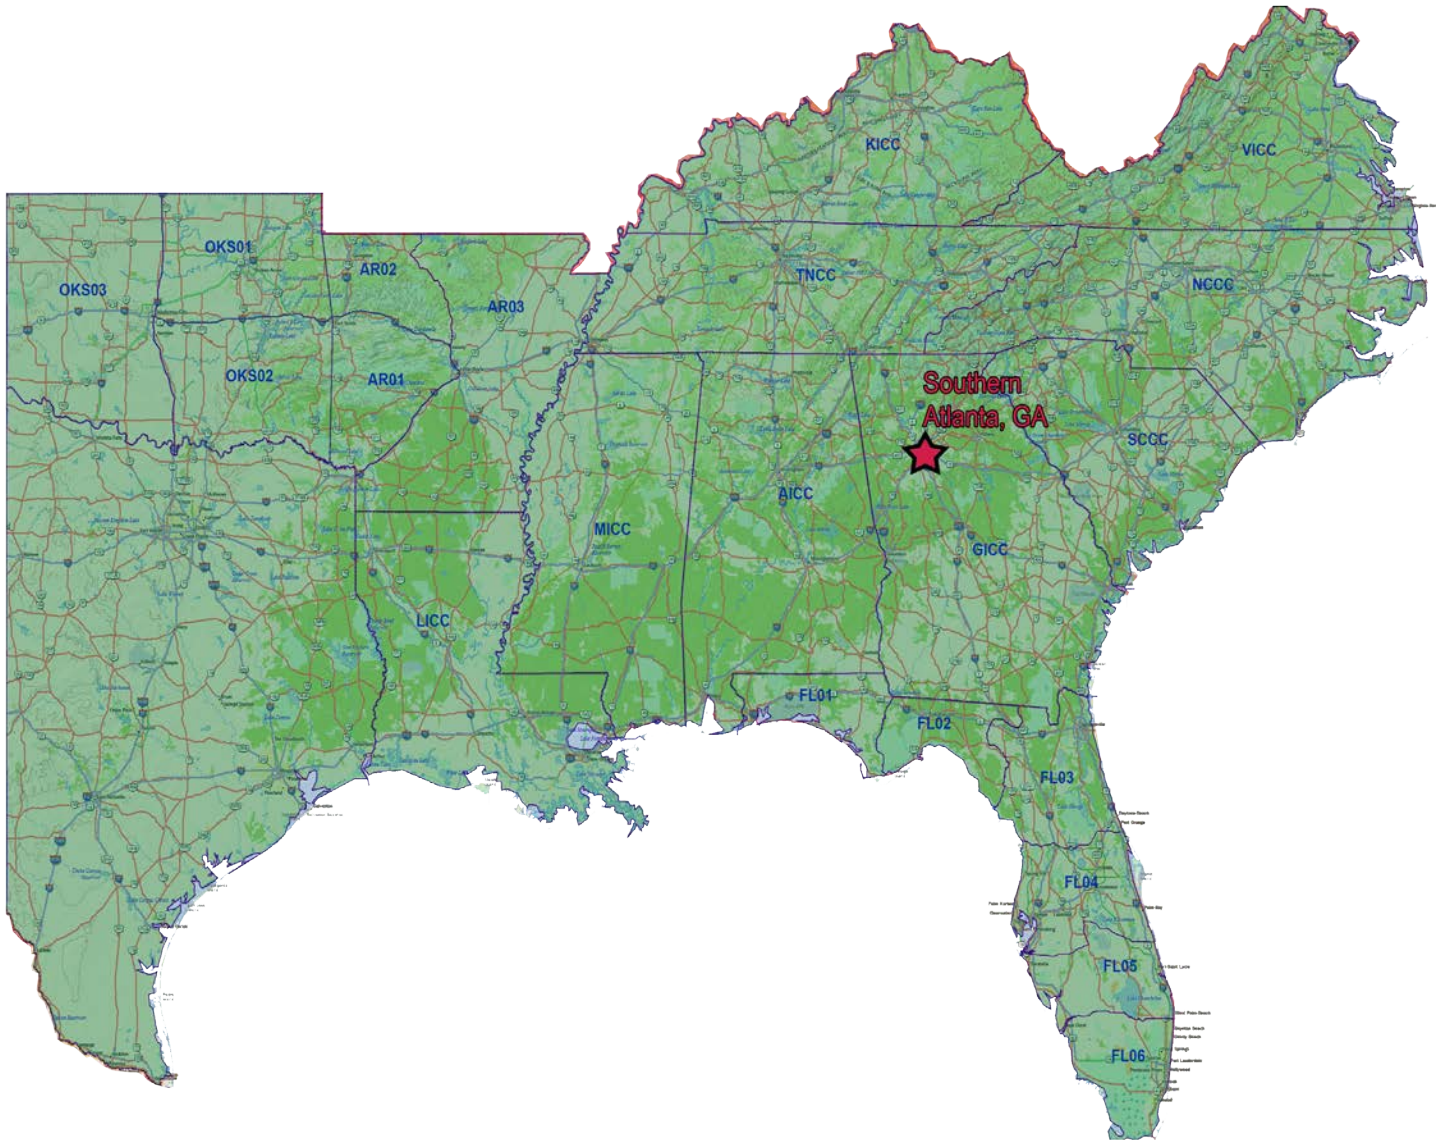

SOUTHERN

**Southern Area Coordination Center
1200 Ashwood Parkway, Ste 230
Atlanta, GA 30338
Phone: (678) 320-3000
Fax: (678) 320-3036**