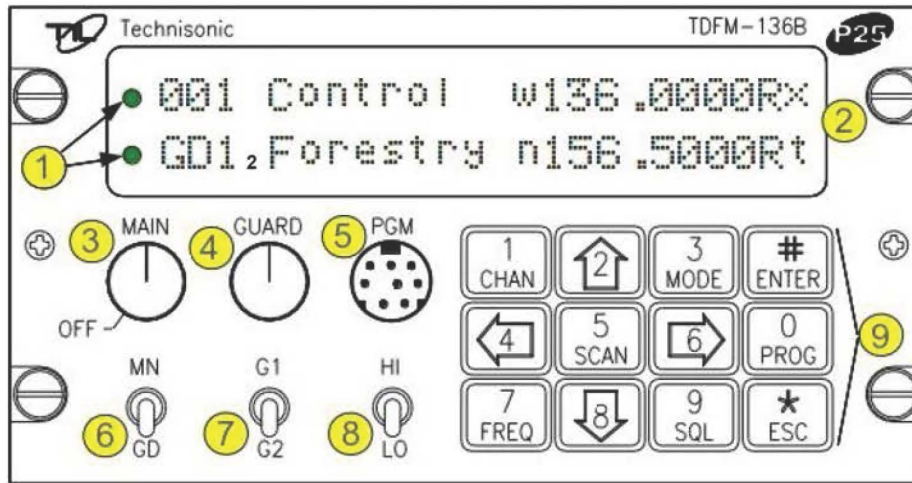

This page intentionally left blank.

APPENDIX B

TDFM-136B COMMAND QUICK REFERENCE

Radio Firmware 1.x.x

TiL D8RE394

For Radio Firmware: 1.x.x

1. LED channel squelch indicators – Lights when signal received (Top: Main, Bottom: Guard).
2. Channel parameter display – (2 line by 24 character LED display) (Top: Main, Bottom: Guard).
3. **MAIN** Multi-function rotary encoder (default: Main volume, **press for ON, press & hold for OFF**).
4. **GUARD** Multi-function rotary encoder (default: Guard volume, **press for Squelch defeat**).
5. Data port – for use with KVL 3000+ keyloader or TDP-136 Programming software. Need USB Driver.
6. **MN/GD** (Toggle Switch) – Selects active channel (main or guard), **for transmit and memory edit**.
7. **G1/G2** (Toggle Switch) – Selects guard memory (GD1 or GD2), for transmit and edit.
8. **HI/LO** (Toggle Switch) – Selects transmit power, high (10W) or low (1W).
9. **KEYPAD** (12 Keys) – Control radio functions, 3 command levels as shown below.