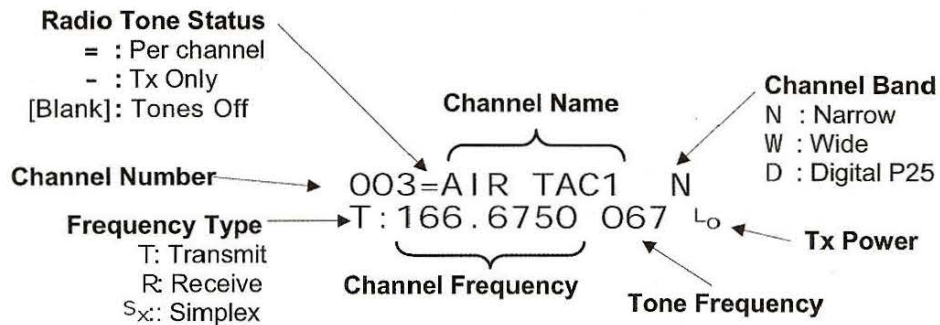

This page intentionally left blank.

APPENDIX C

NPX-136D OPERATIONS SUMMARY

1: Power On/Off

Rotate **MN** knob past detent cw/ccw.

2: Display Layout (Normal Operating Mode)

Toggle the **DISP +/-** Switch to view receive or transmit frequency.