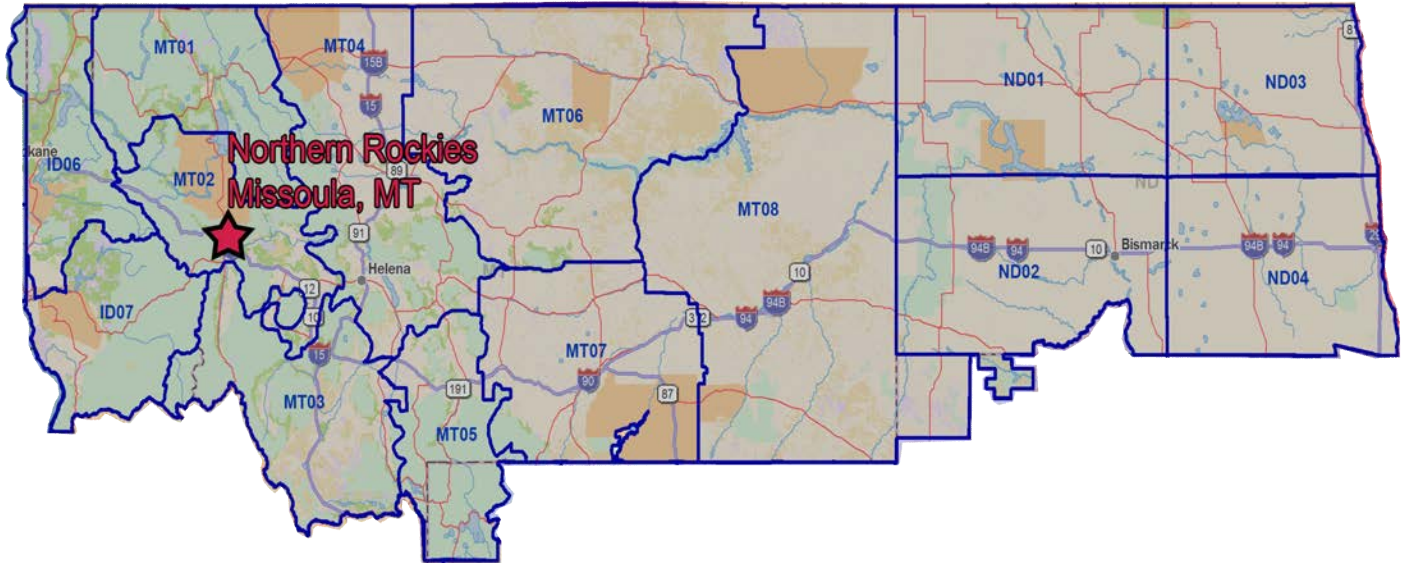

NORTHERN ROCKIES

**Northern Rockies Coordination Center
Aerial Fire Depot
5765 West Broadway Missoula, MT. 59808-9361
Phone: (406) 329-4880
FAX: (406) 329-4891
Flight Following#: (800) 247-8328**