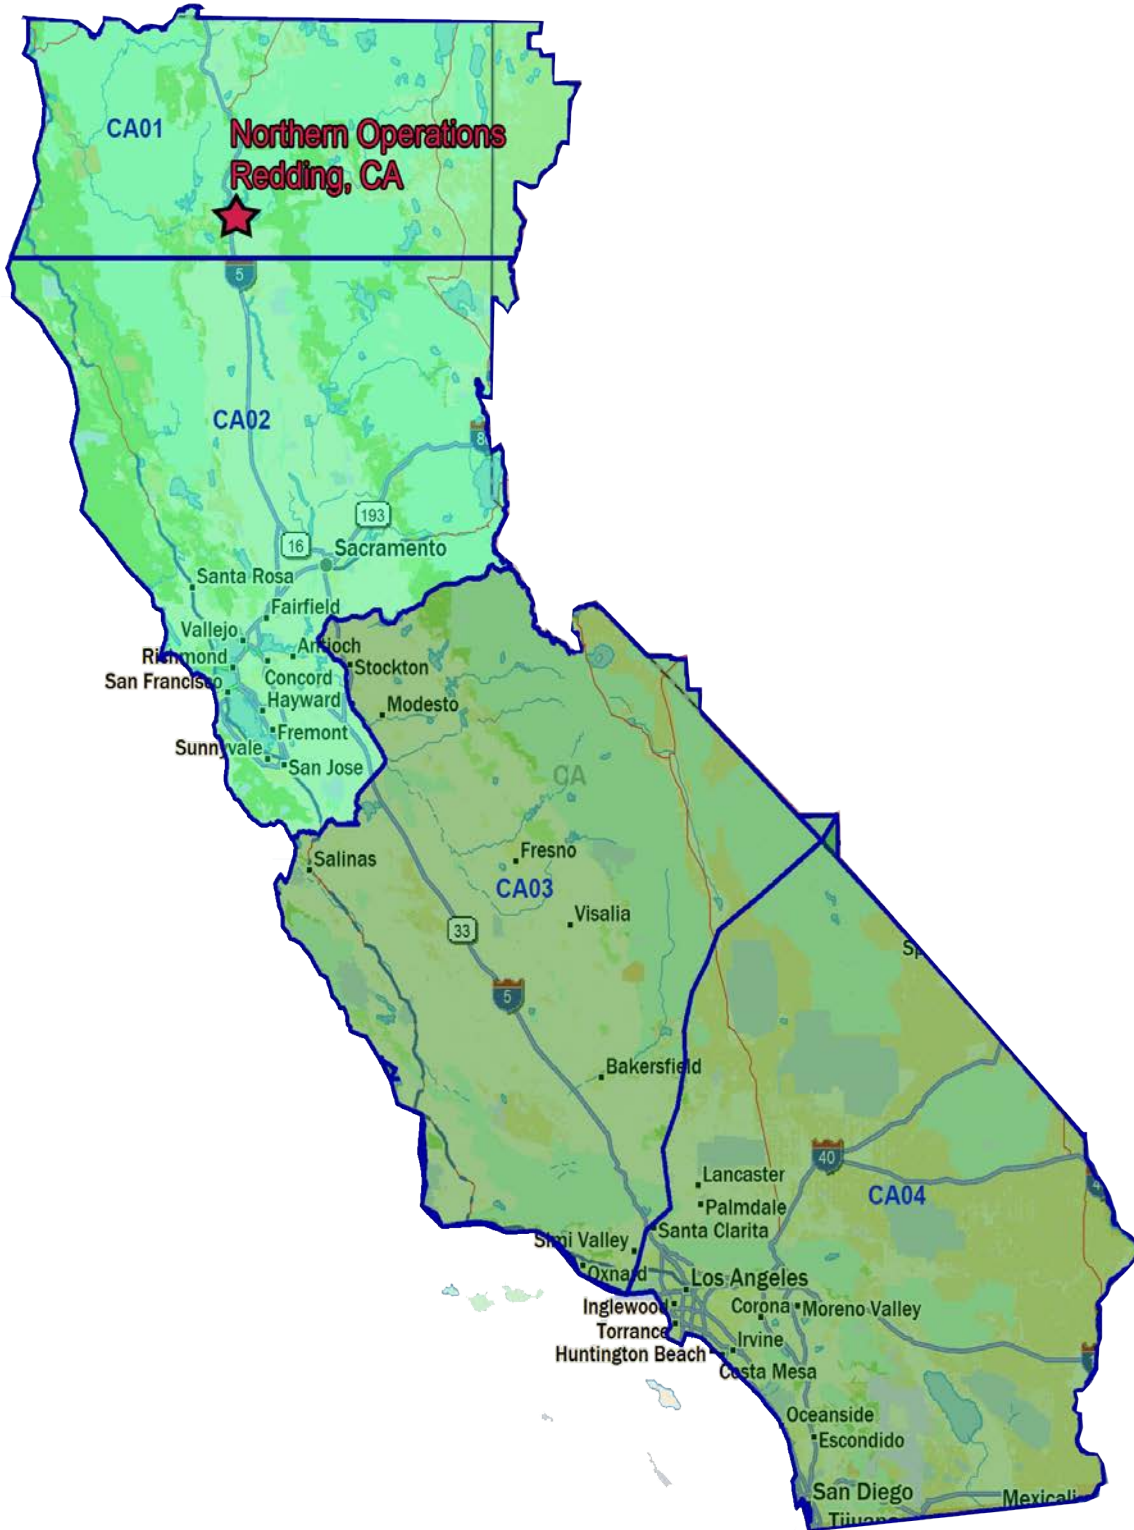

CALIFORNIA NORTH OPS

Northern California Coordination Center
6101 Airport Road
Redding, CA. 96002
Phone: (530) 226-2800
Fax: (530) 226-2742