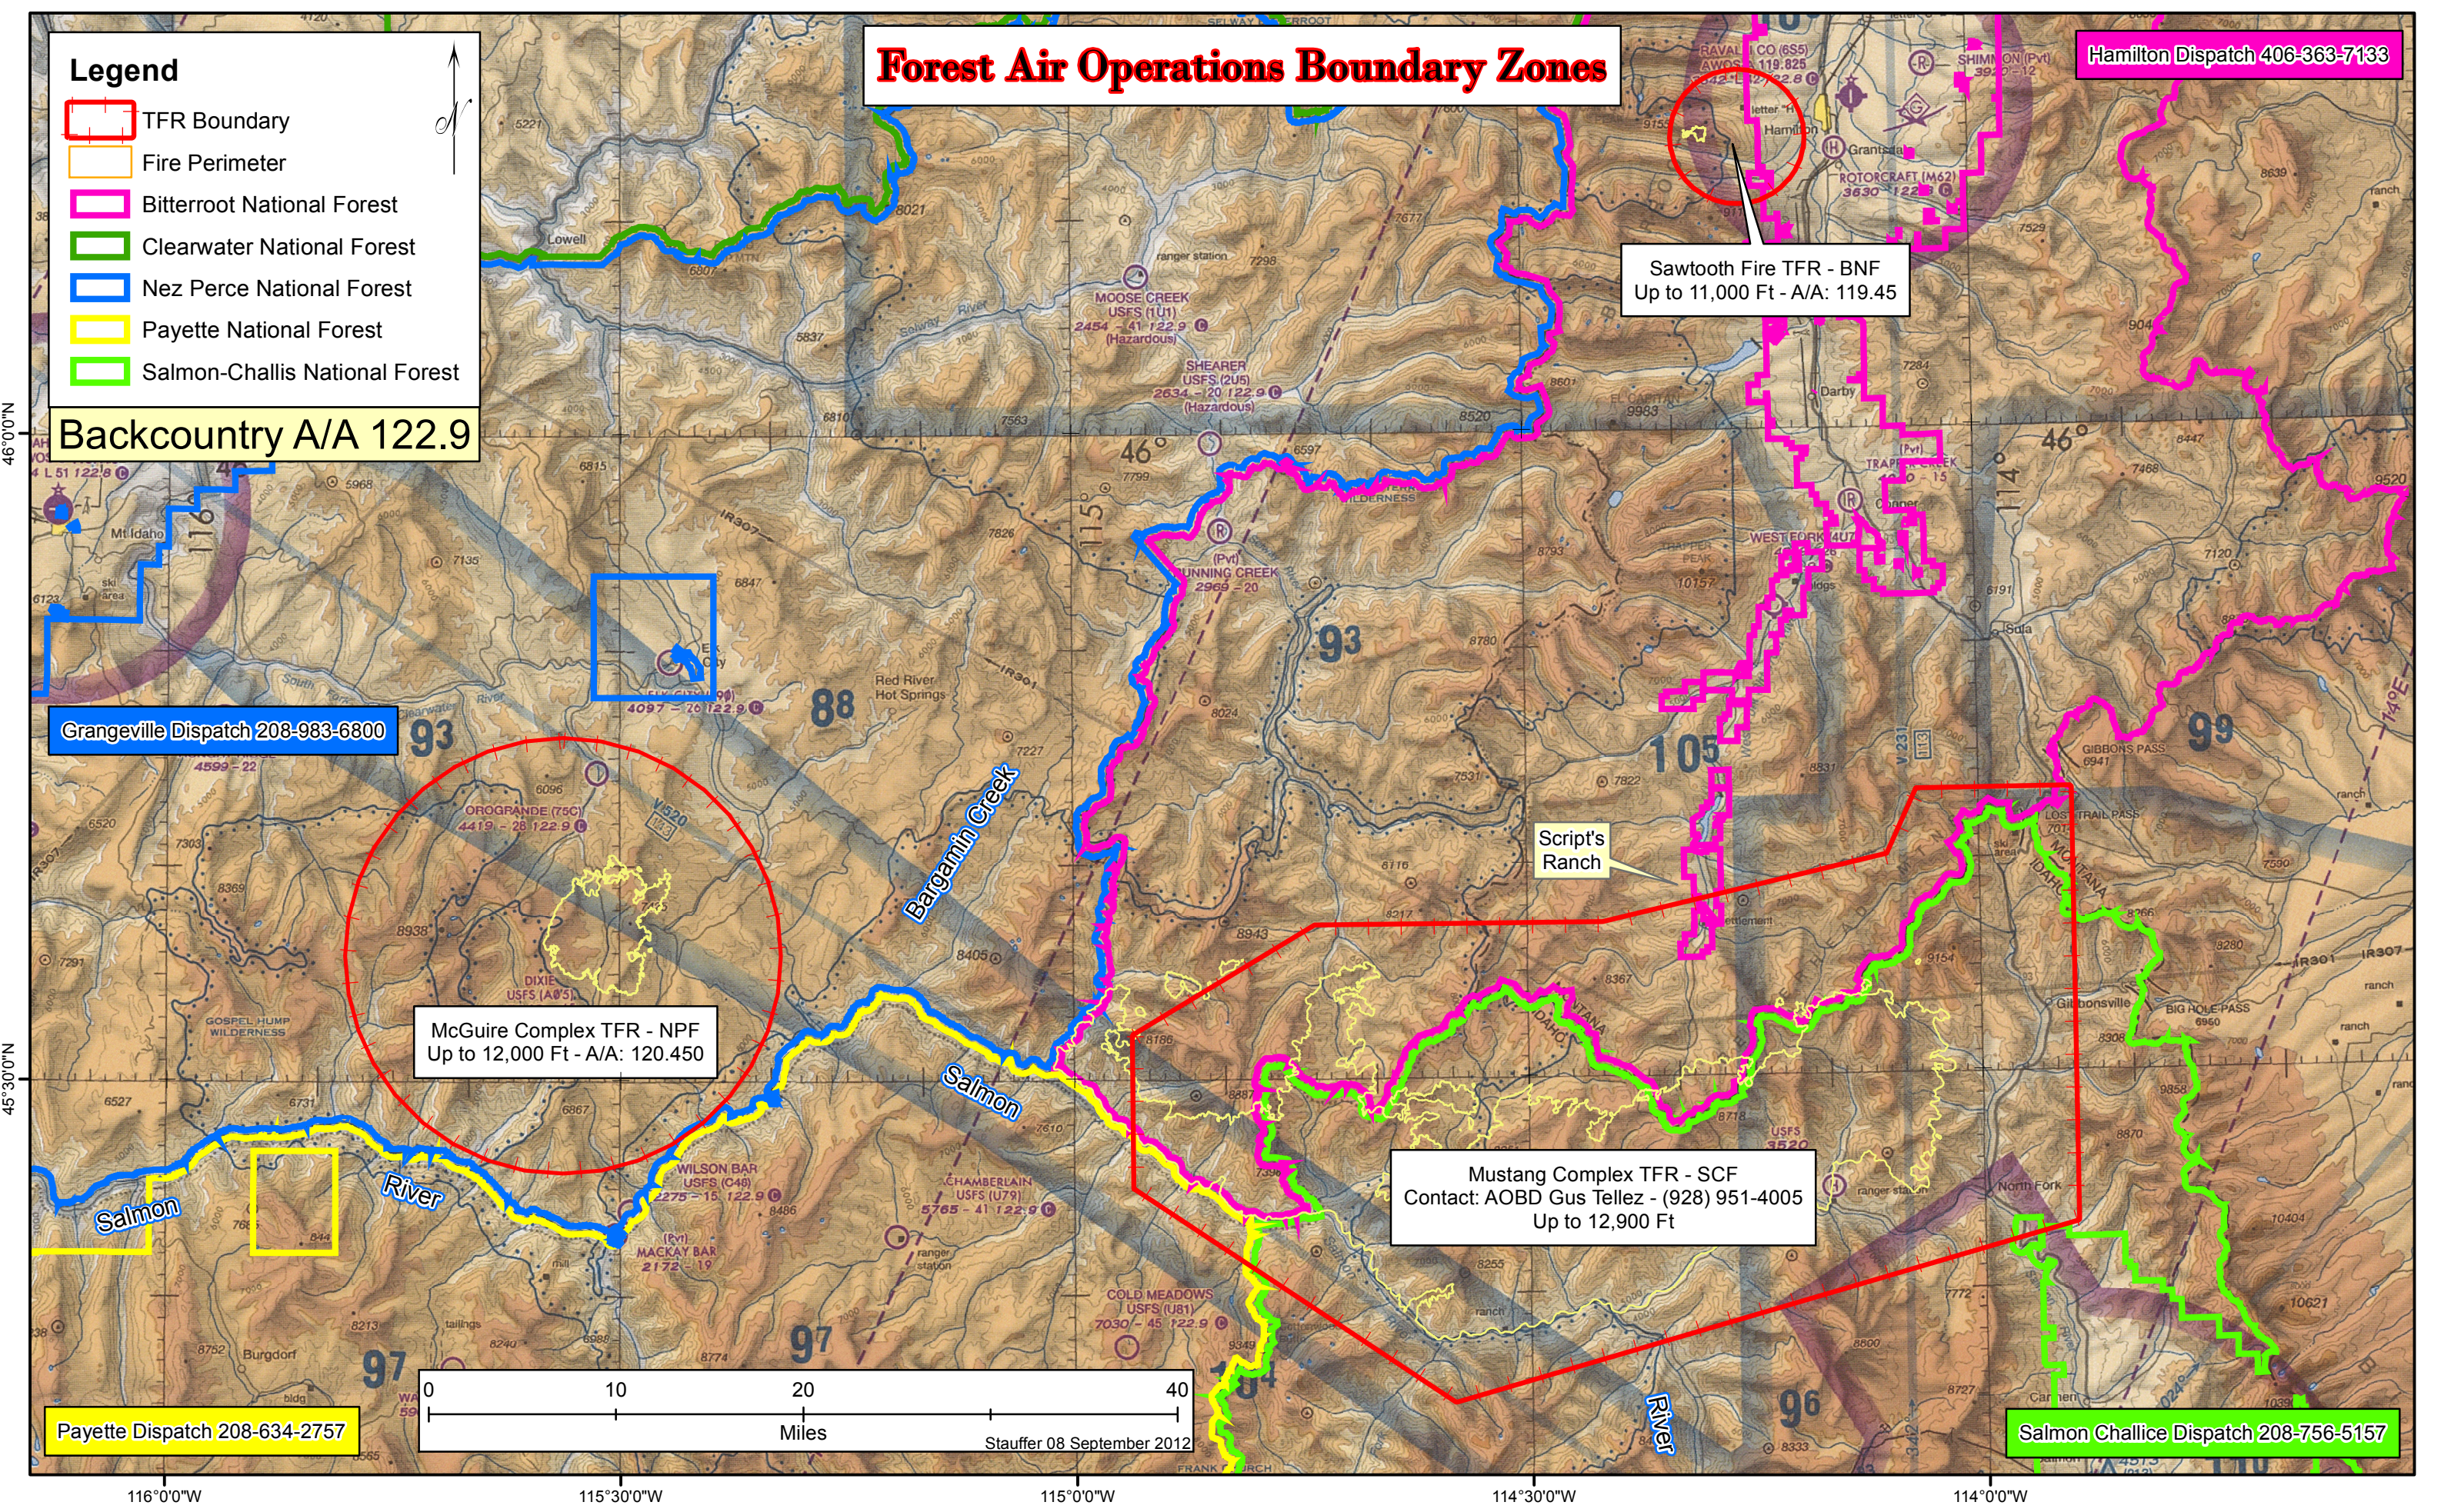

46°00'0"N

45°30'0"N

116°00'0"W

115°30'0"W

115°00'0"W

114°30'0"W

114°00'0"W