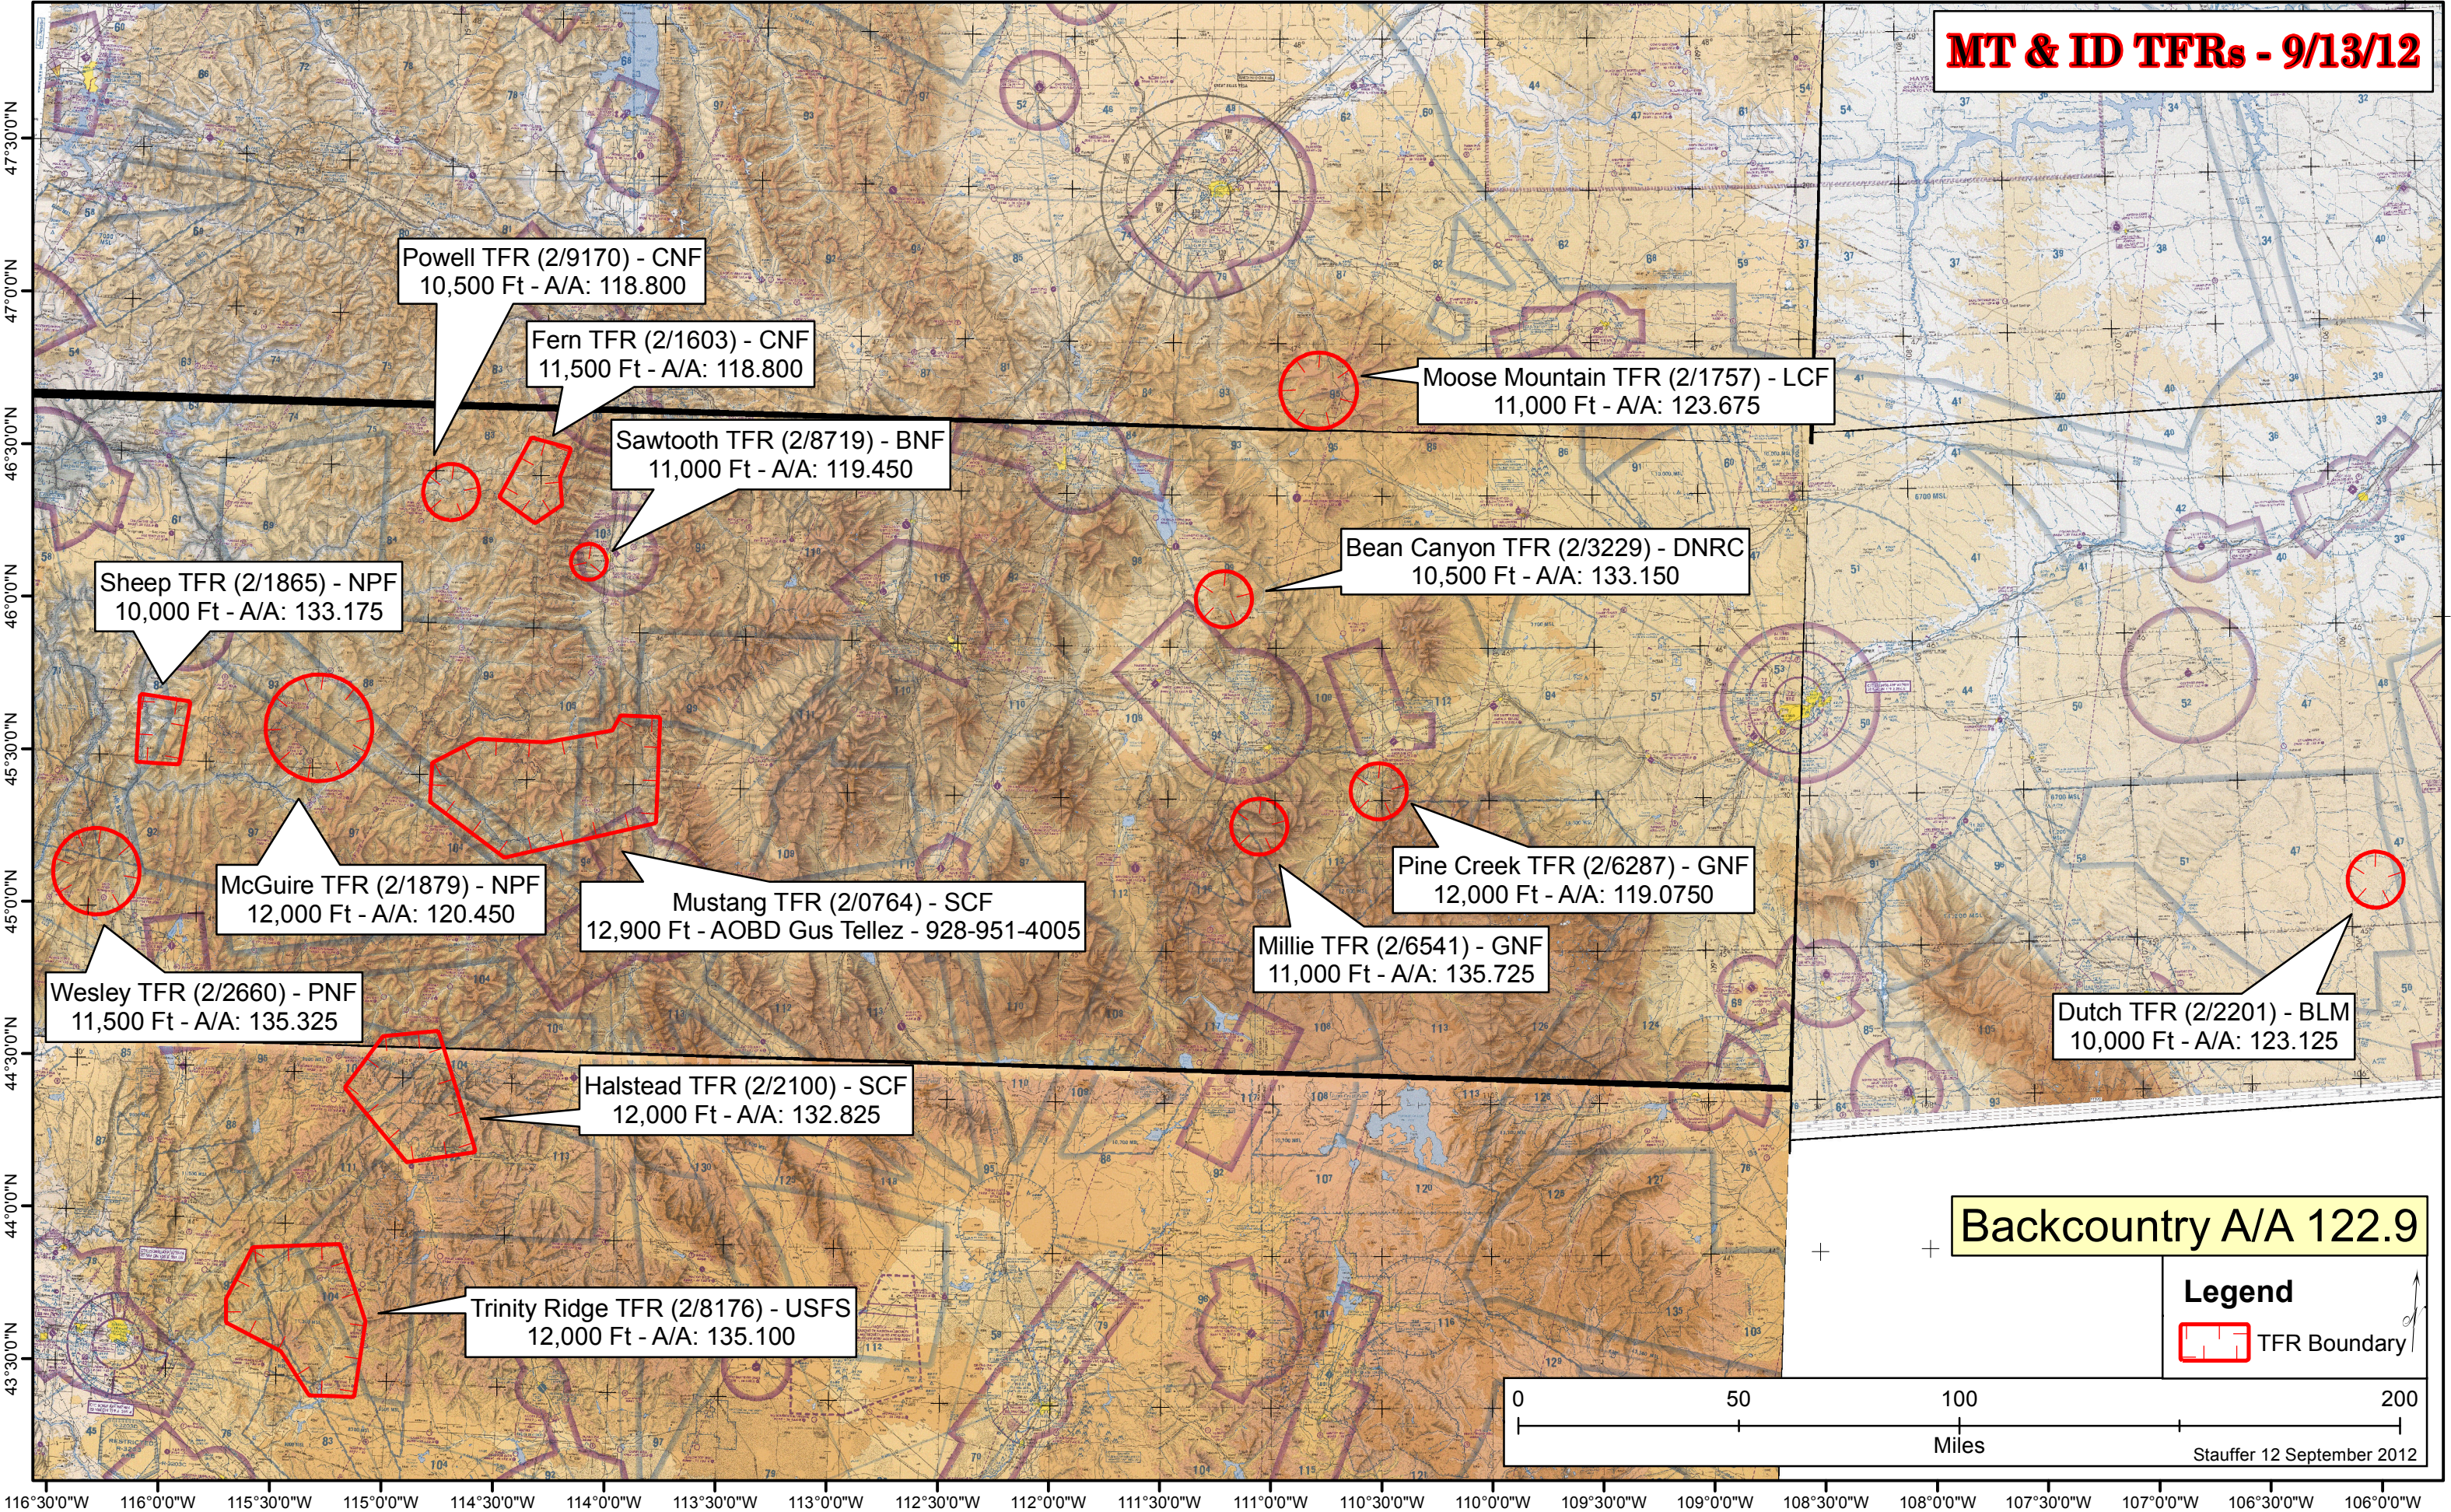

# MT & ID TFRs - 9/13/12

Powell TFR (2/9170) - CNF  
10,500 Ft - A/A: 118.800

Fern TFR (2/1603) - CNF  
11,500 Ft - A/A: 118.800

Sawtooth TFR (2/8719) - BNF  
11,000 Ft - A/A: 119.450

Moose Mountain TFR (2/1757) - LCF  
11,000 Ft - A/A: 123.675

Bean Canyon TFR (2/3229) - DNRC  
10,500 Ft - A/A: 133.150

Sheep TFR (2/1865) - NPF  
10,000 Ft - A/A: 133.175

McGuire TFR (2/1879) - NPF  
12,000 Ft - A/A: 120.450

Mustang TFR (2/0764) - SCF  
12,900 Ft - A/OBD Gus Tellez - 928-951-4005

Pine Creek TFR (2/6287) - GNF  
12,000 Ft - A/A: 119.0750

Millie TFR (2/6541) - GNF  
11,000 Ft - A/A: 135.725

Dutch TFR (2/2201) - BLM  
10,000 Ft - A/A: 123.125

Wesley TFR (2/2660) - PNF  
11,500 Ft - A/A: 135.325

Halstead TFR (2/2100) - SCF  
12,000 Ft - A/A: 132.825

Trinity Ridge TFR (2/8176) - USFS  
12,000 Ft - A/A: 135.100

Backcountry A/A 122.9

**Legend**  
TFR Boundary

Stauffer 12 September 2012