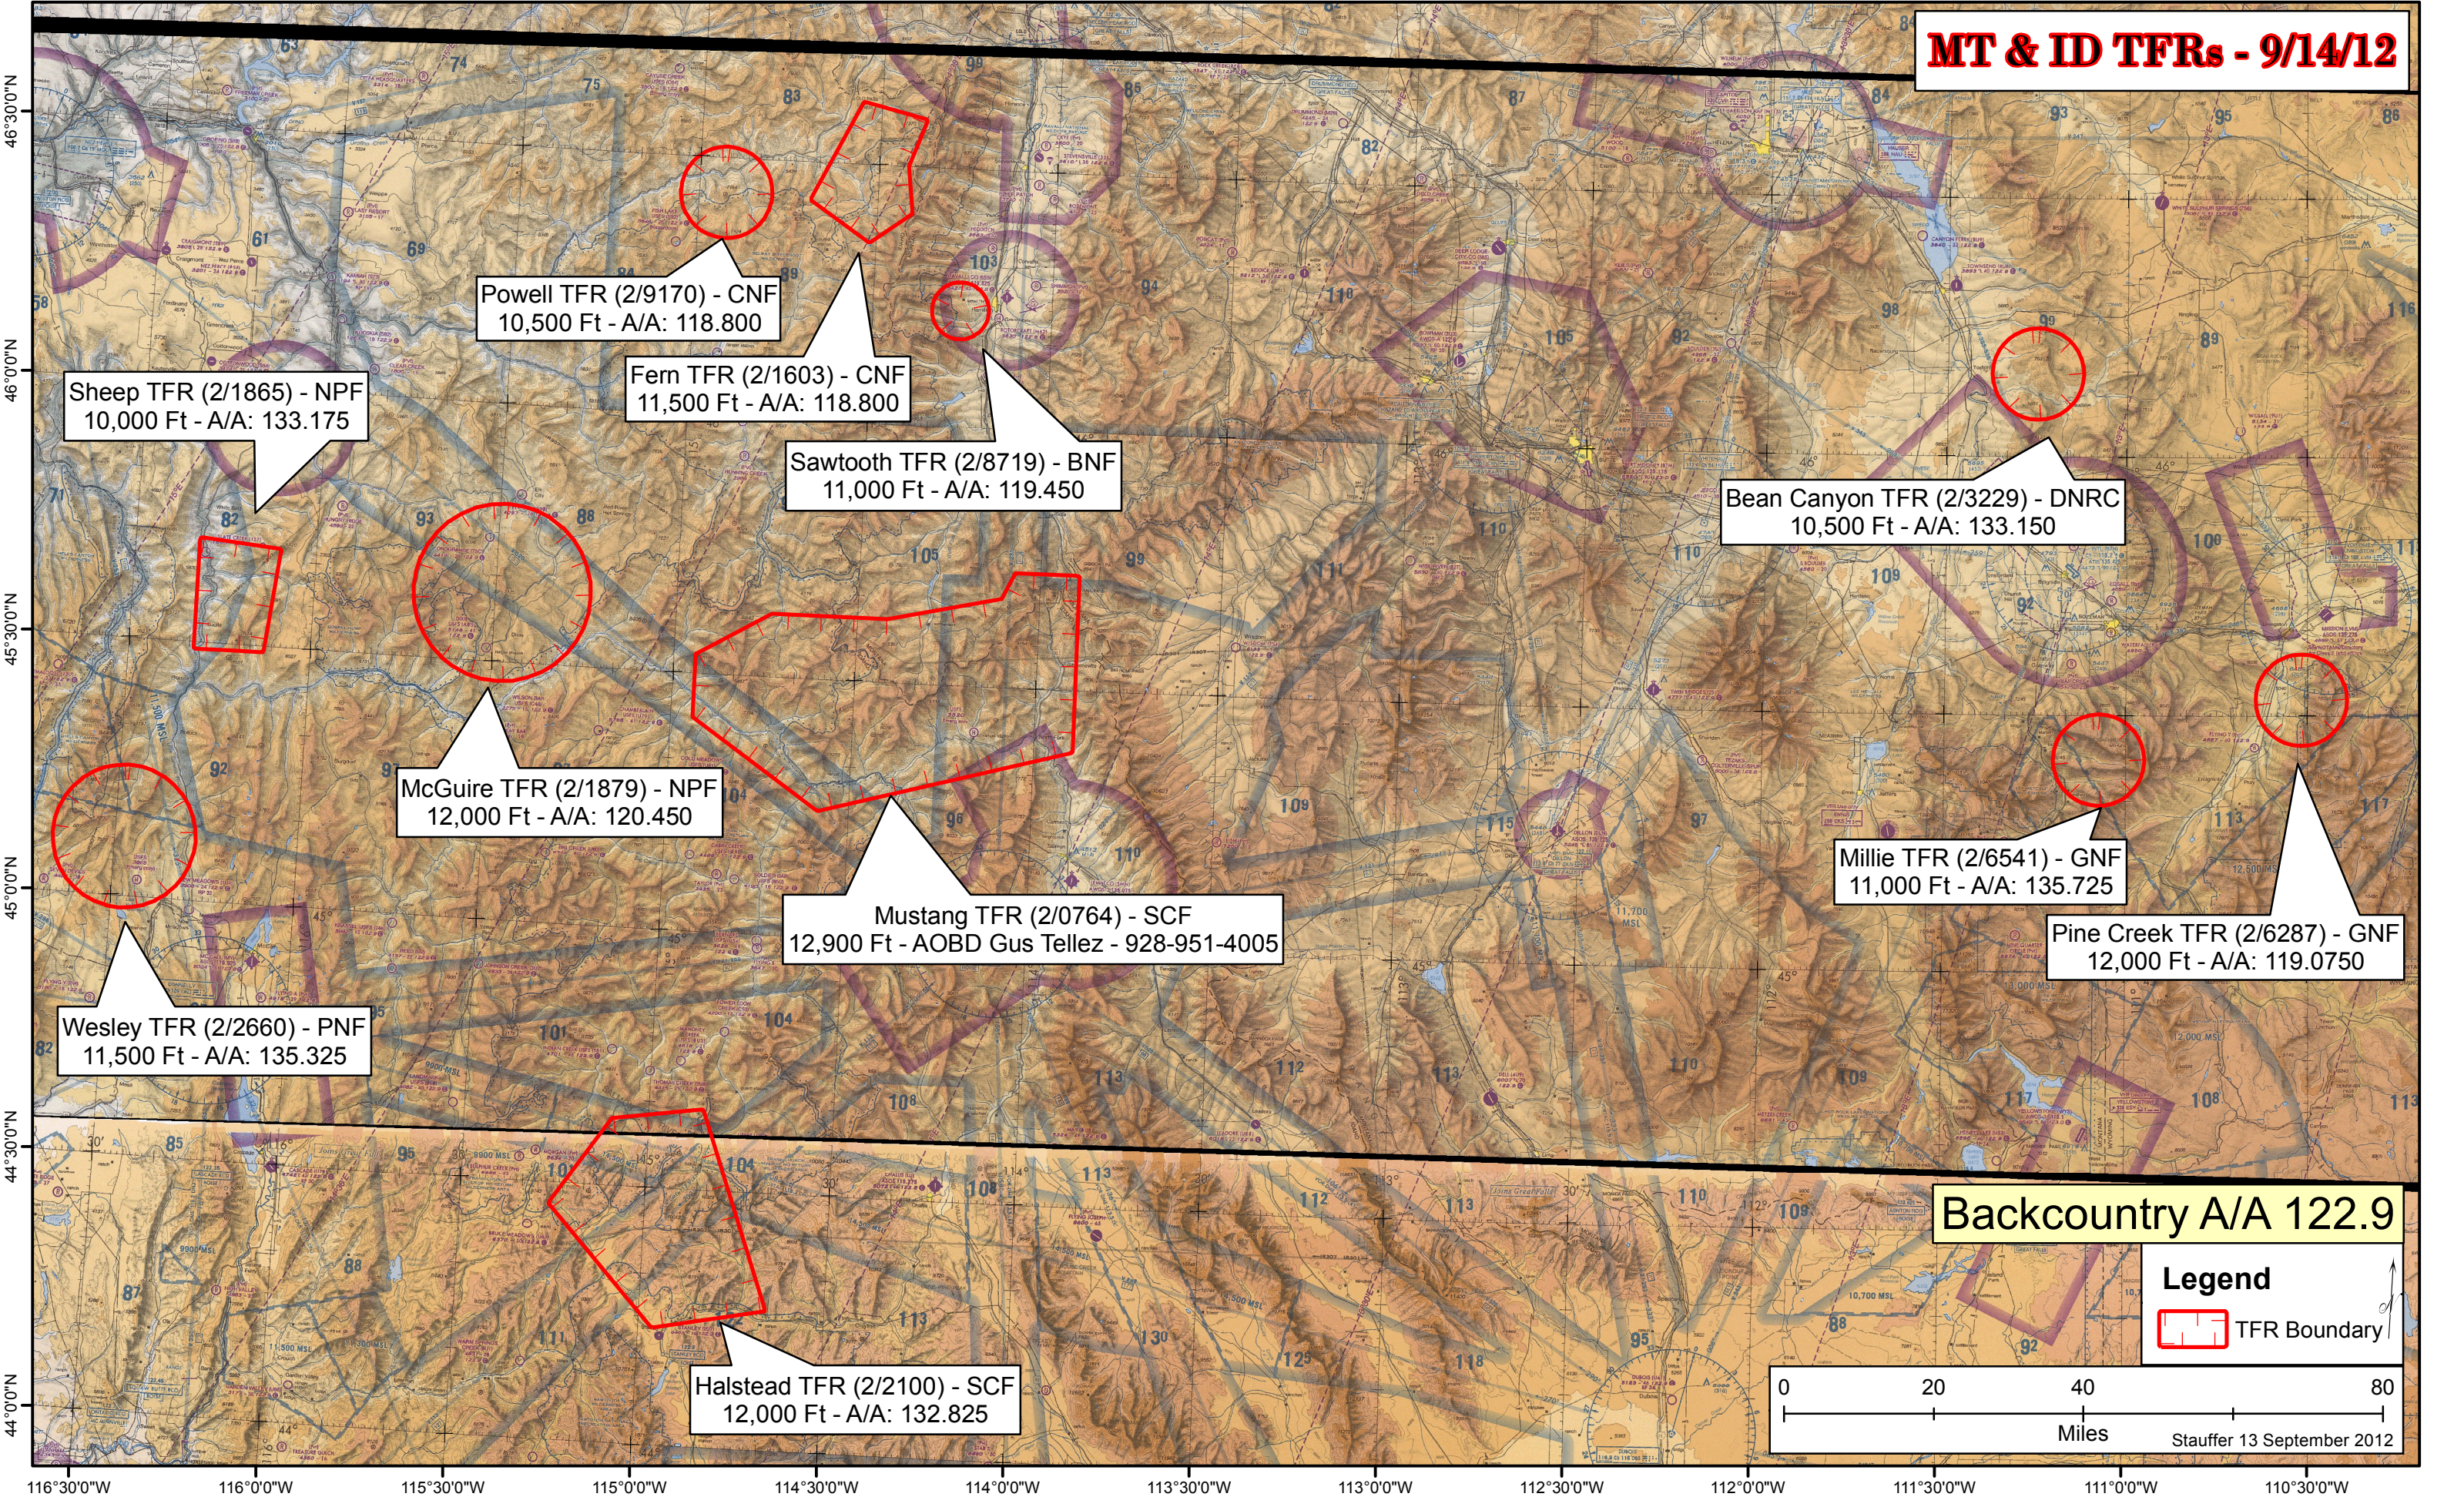

MT & ID TFRs - 9/14/12

Powell TFR (2/9170) - CNF
10,500 Ft - A/A: 118.800

Sheep TFR (2/1865) - NPF
10,000 Ft - A/A: 133.175

Fern TFR (2/1603) - CNF
11,500 Ft - A/A: 118.800

Sawtooth TFR (2/8719) - BNF
11,000 Ft - A/A: 119.450

Bean Canyon TFR (2/3229) - DNRC
10,500 Ft - A/A: 133.150

McGuire TFR (2/1879) - NPF
12,000 Ft - A/A: 120.450

Mustang TFR (2/0764) - SCF
12,900 Ft - A/OBD Gus Tellez - 928-951-4005

Millie TFR (2/6541) - GNF
11,000 Ft - A/A: 135.725

Pine Creek TFR (2/6287) - GNF
12,000 Ft - A/A: 119.0750

Wesley TFR (2/2660) - PNF
11,500 Ft - A/A: 135.325

Halstead TFR (2/2100) - SCF
12,000 Ft - A/A: 132.825

Backcountry A/A 122.9

Legend
TFR Boundary