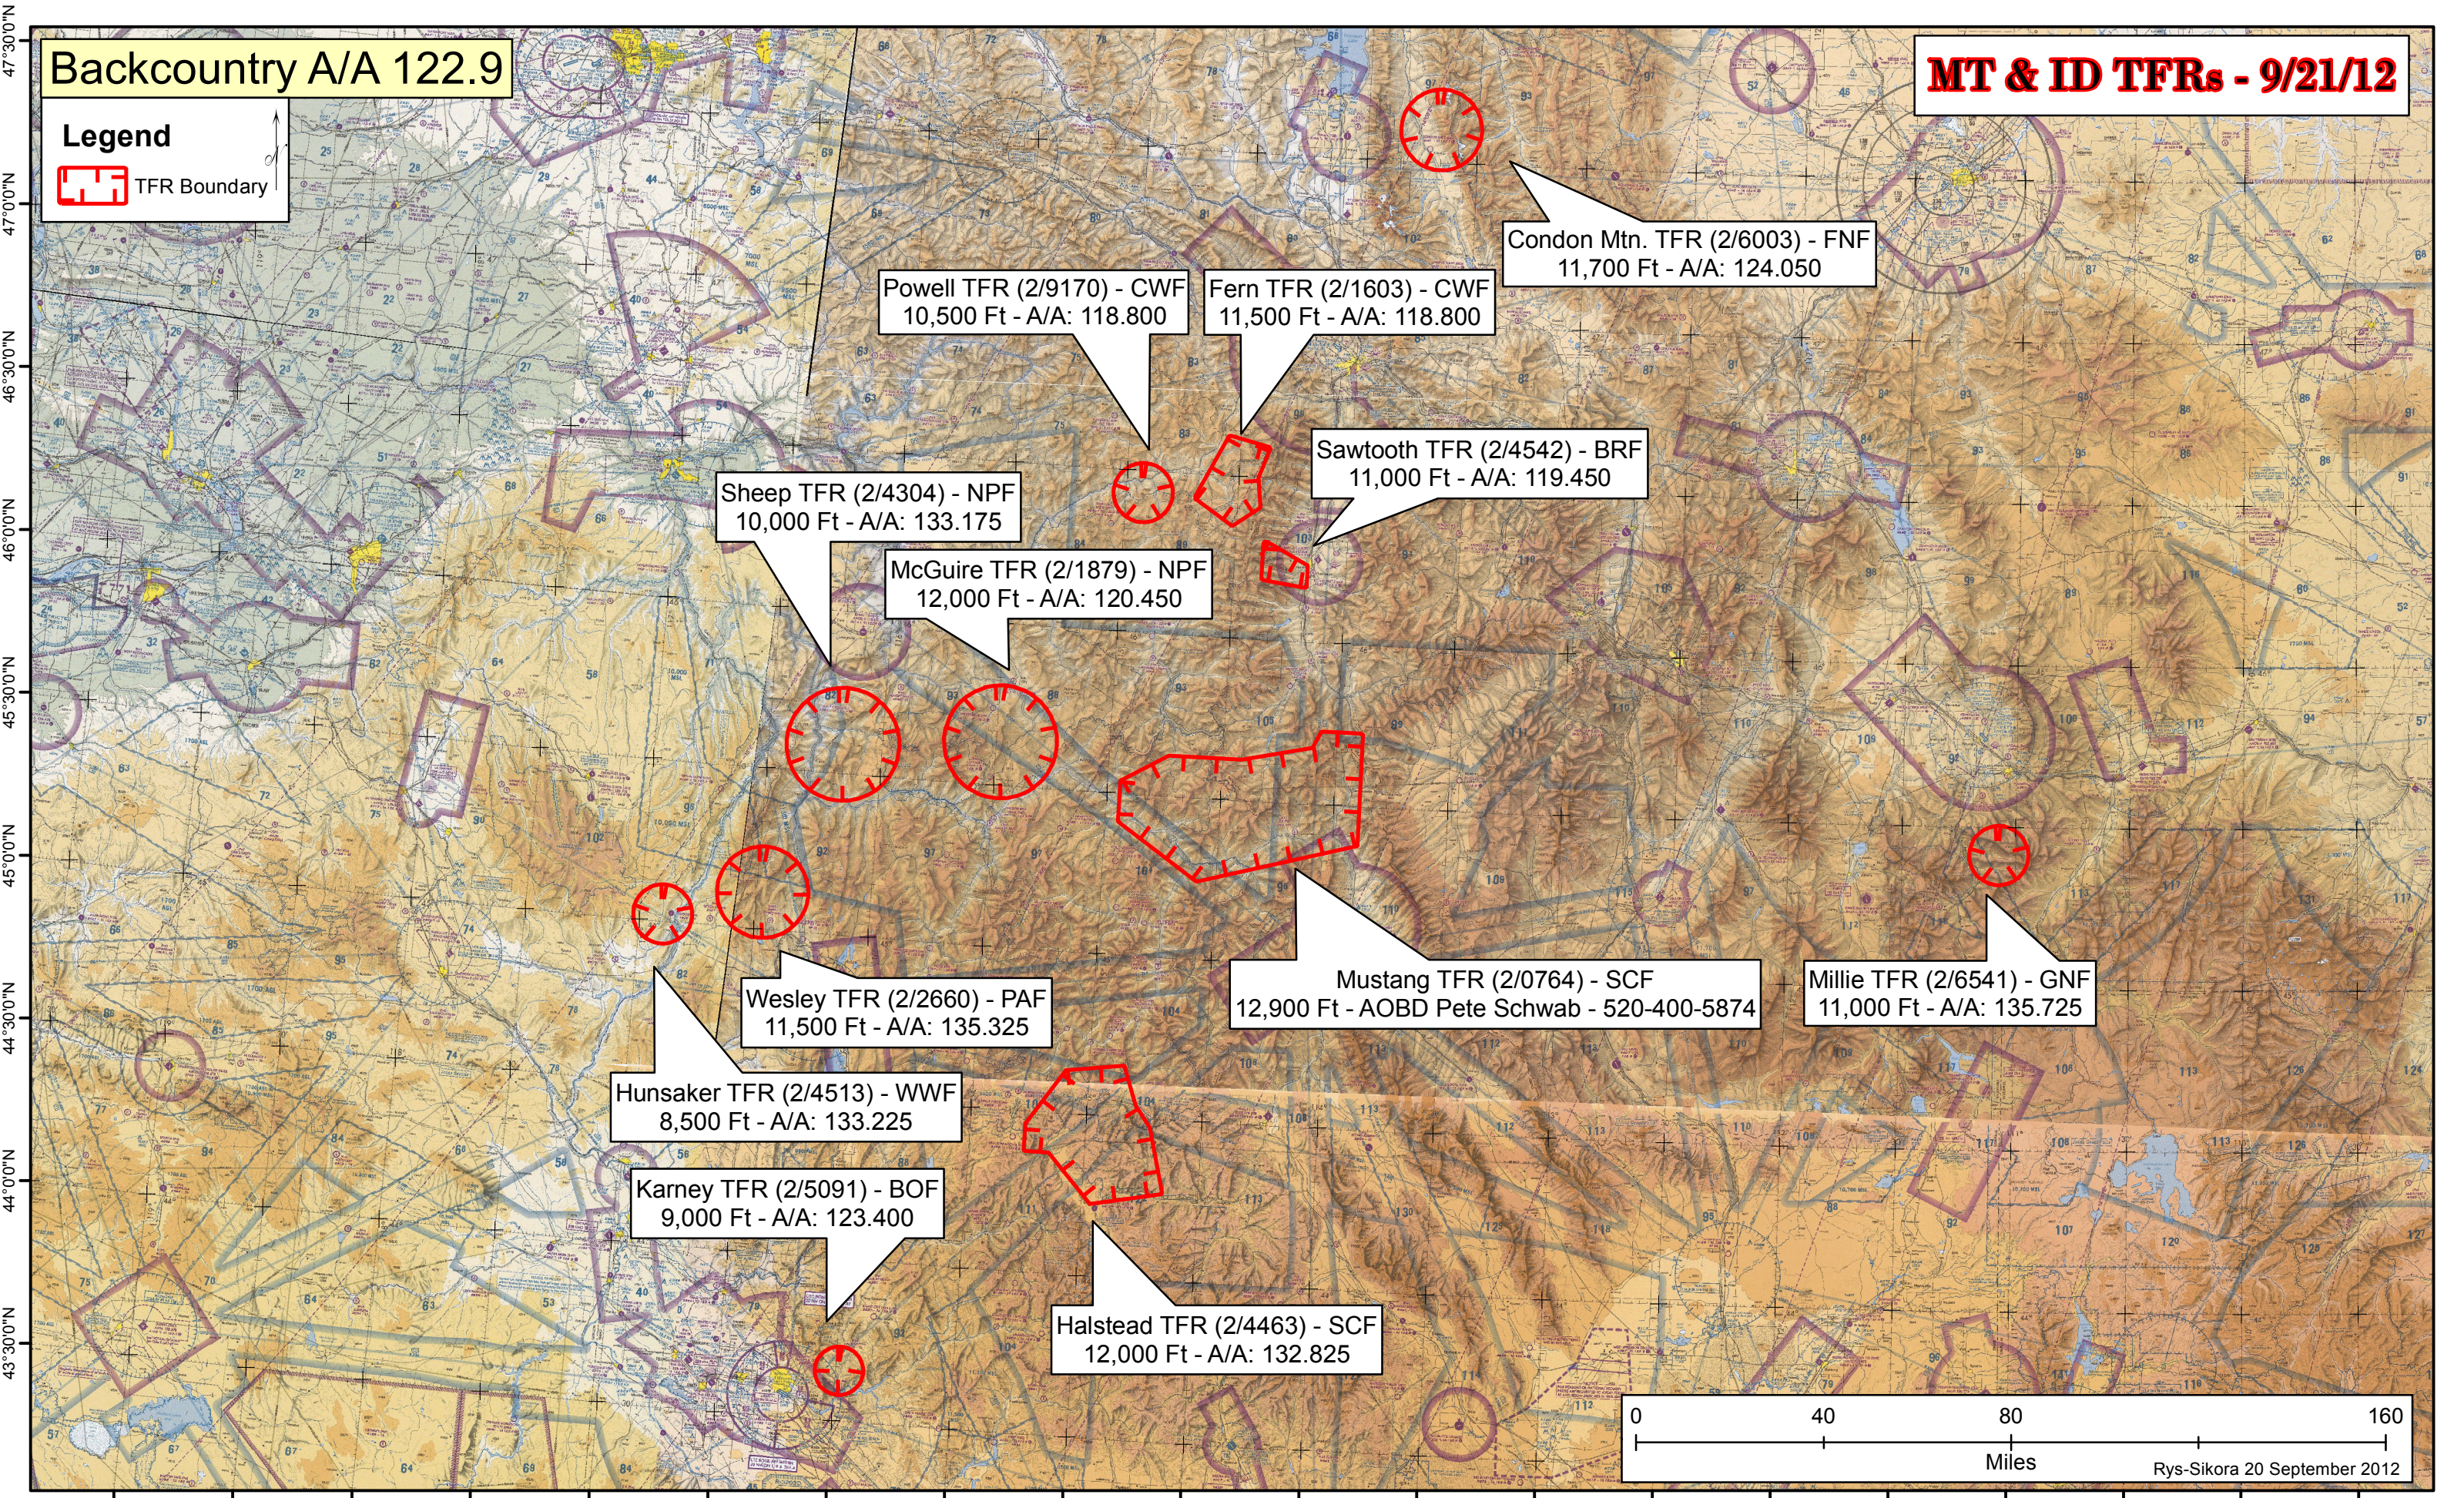

Backcountry A/A 122.9

MT & ID TFRs - 9/21/12

Legend

 TFR Boundary

Powell TFR (2/9170) - CWF
10,500 Ft - A/A: 118.800

Fern TFR (2/1603) - CWF
11,500 Ft - A/A: 118.800

Condon Mtn. TFR (2/6003) - FNF
11,700 Ft - A/A: 124.050

Sawtooth TFR (2/4542) - BRF
11,000 Ft - A/A: 119.450

Sheep TFR (2/4304) - NPF
10,000 Ft - A/A: 133.175

McGuire TFR (2/1879) - NPF
12,000 Ft - A/A: 120.450

Wesley TFR (2/2660) - PAF
11,500 Ft - A/A: 135.325

Mustang TFR (2/0764) - SCF
12,900 Ft - AOB Pete Schwab - 520-400-5874

Millie TFR (2/6541) - GNF
11,000 Ft - A/A: 135.725

Hunsaker TFR (2/4513) - WWF
8,500 Ft - A/A: 133.225

Karney TFR (2/5091) - BOF
9,000 Ft - A/A: 123.400

Halstead TFR (2/4463) - SCF
12,000 Ft - A/A: 132.825