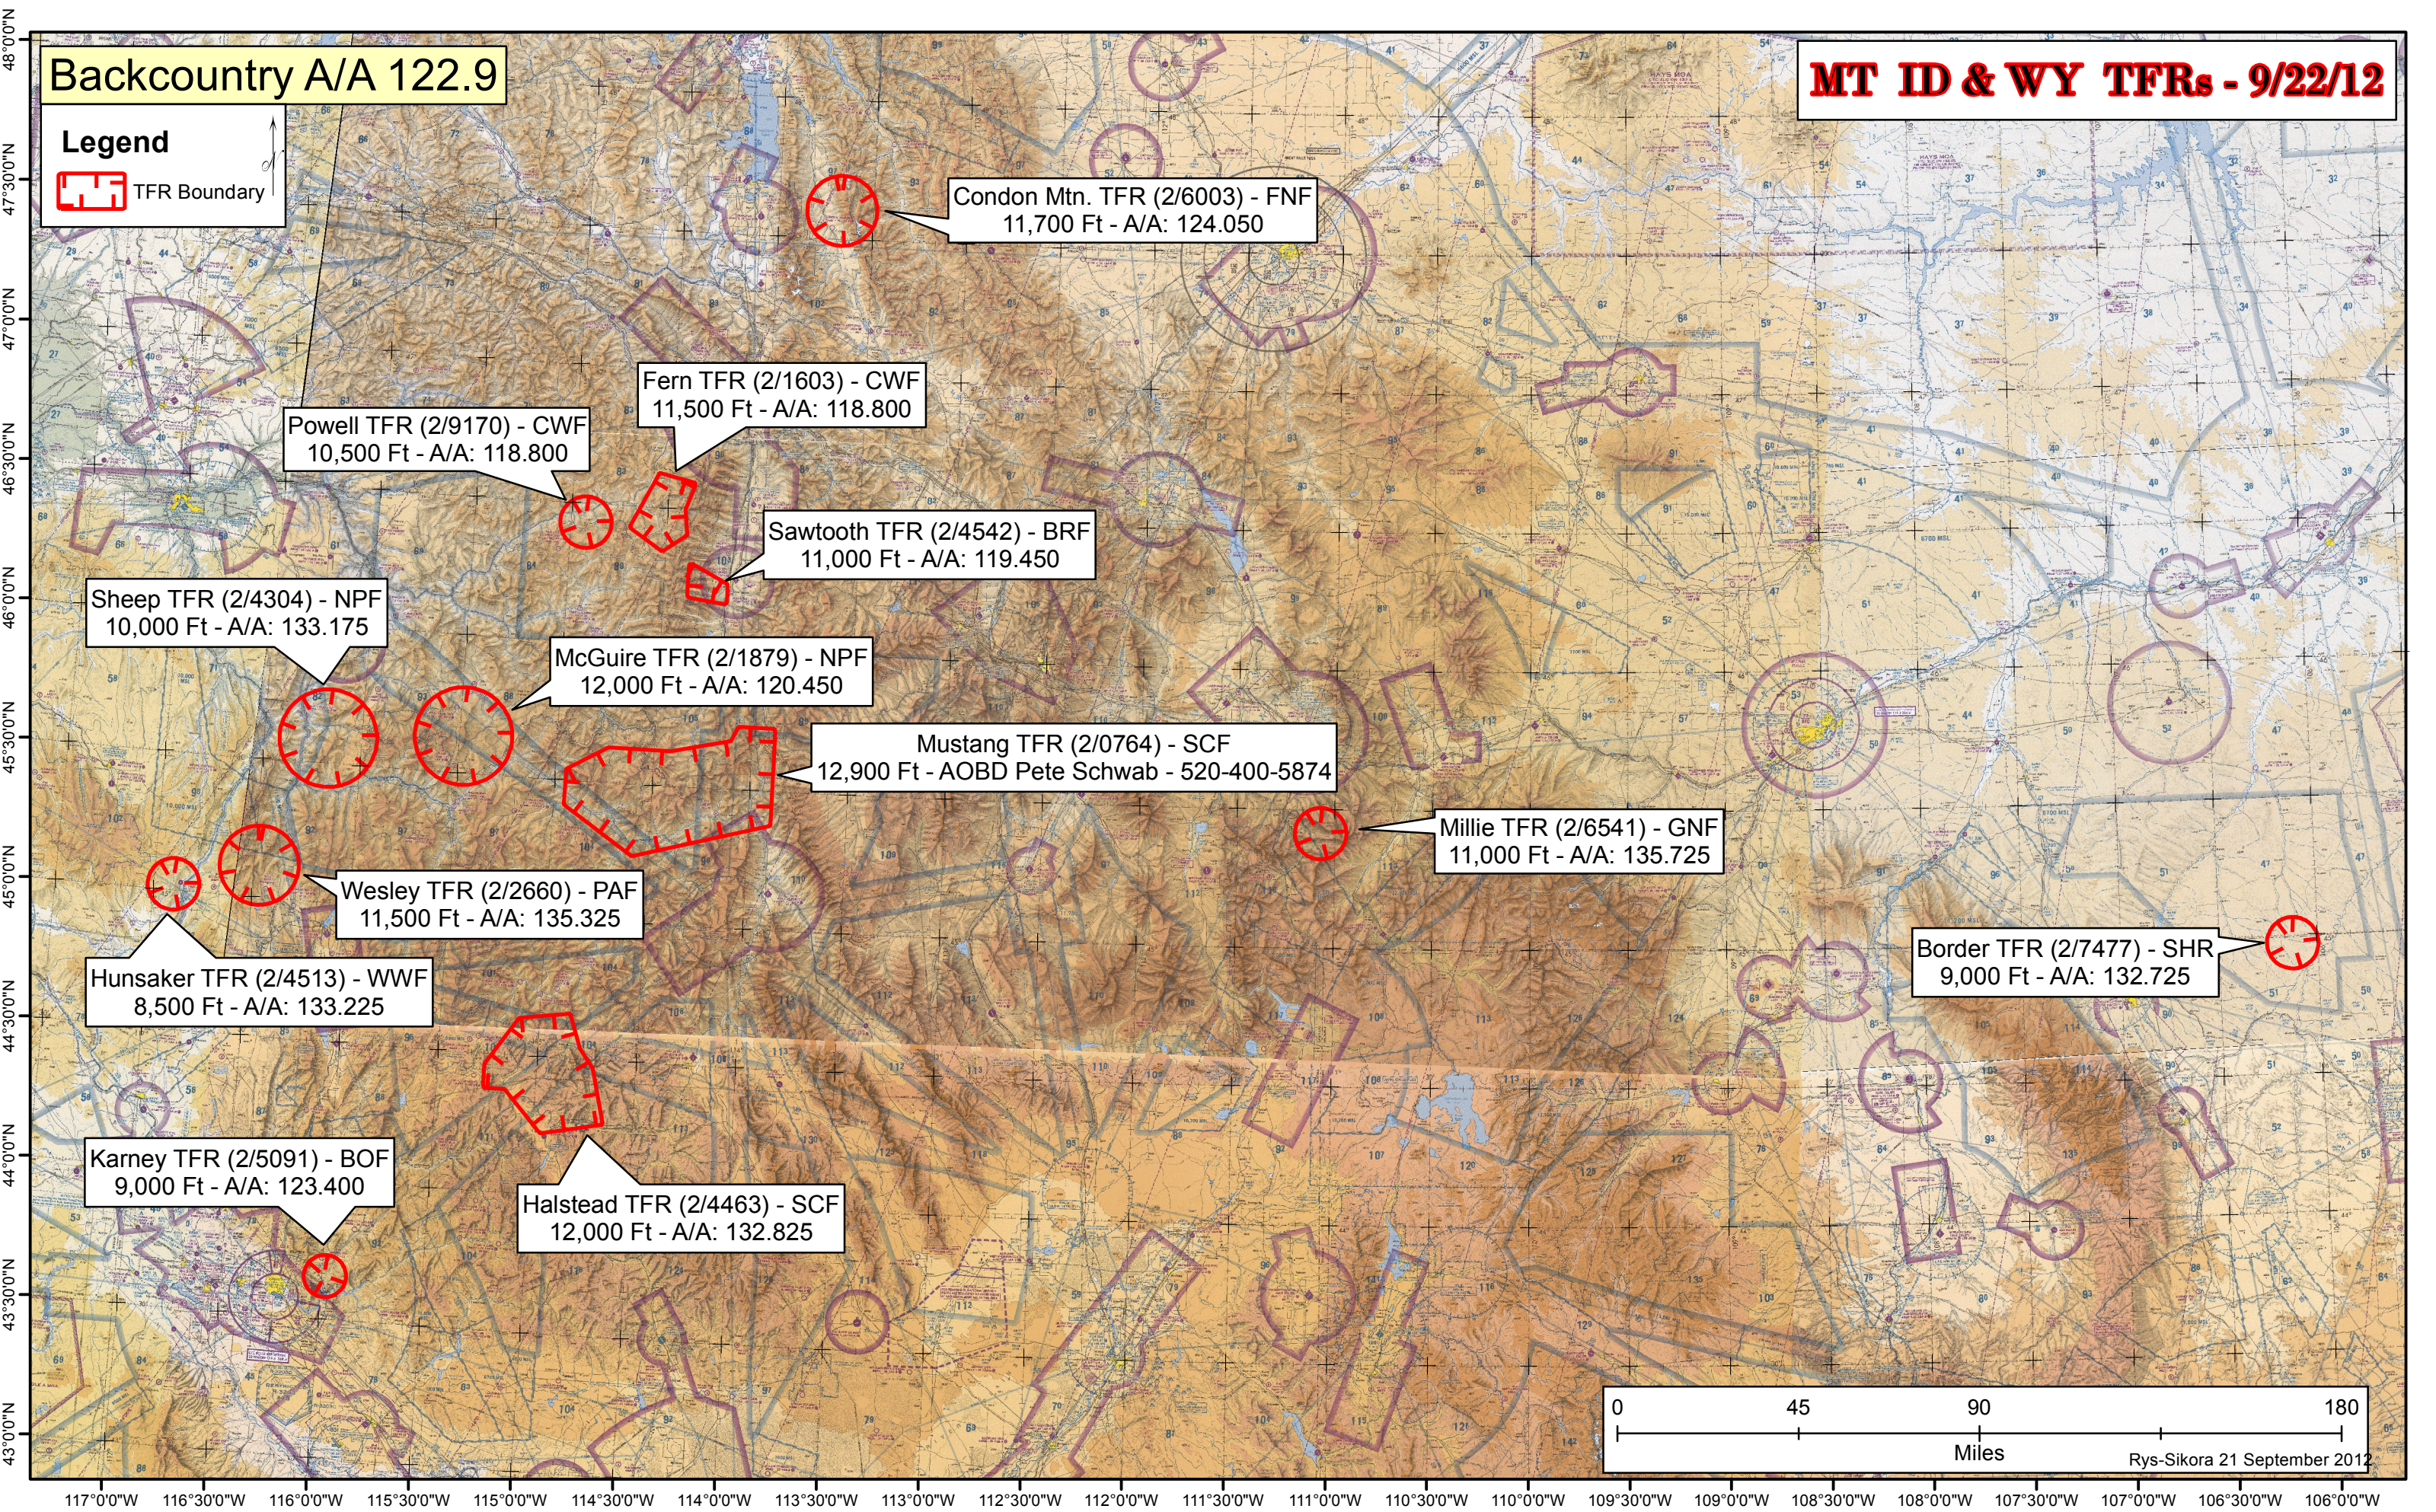

Backcountry A/A 122.9

MT ID & WY TFRs - 9/22/12

Legend

TFR Boundary

Rys-Sikora 21 September 2012