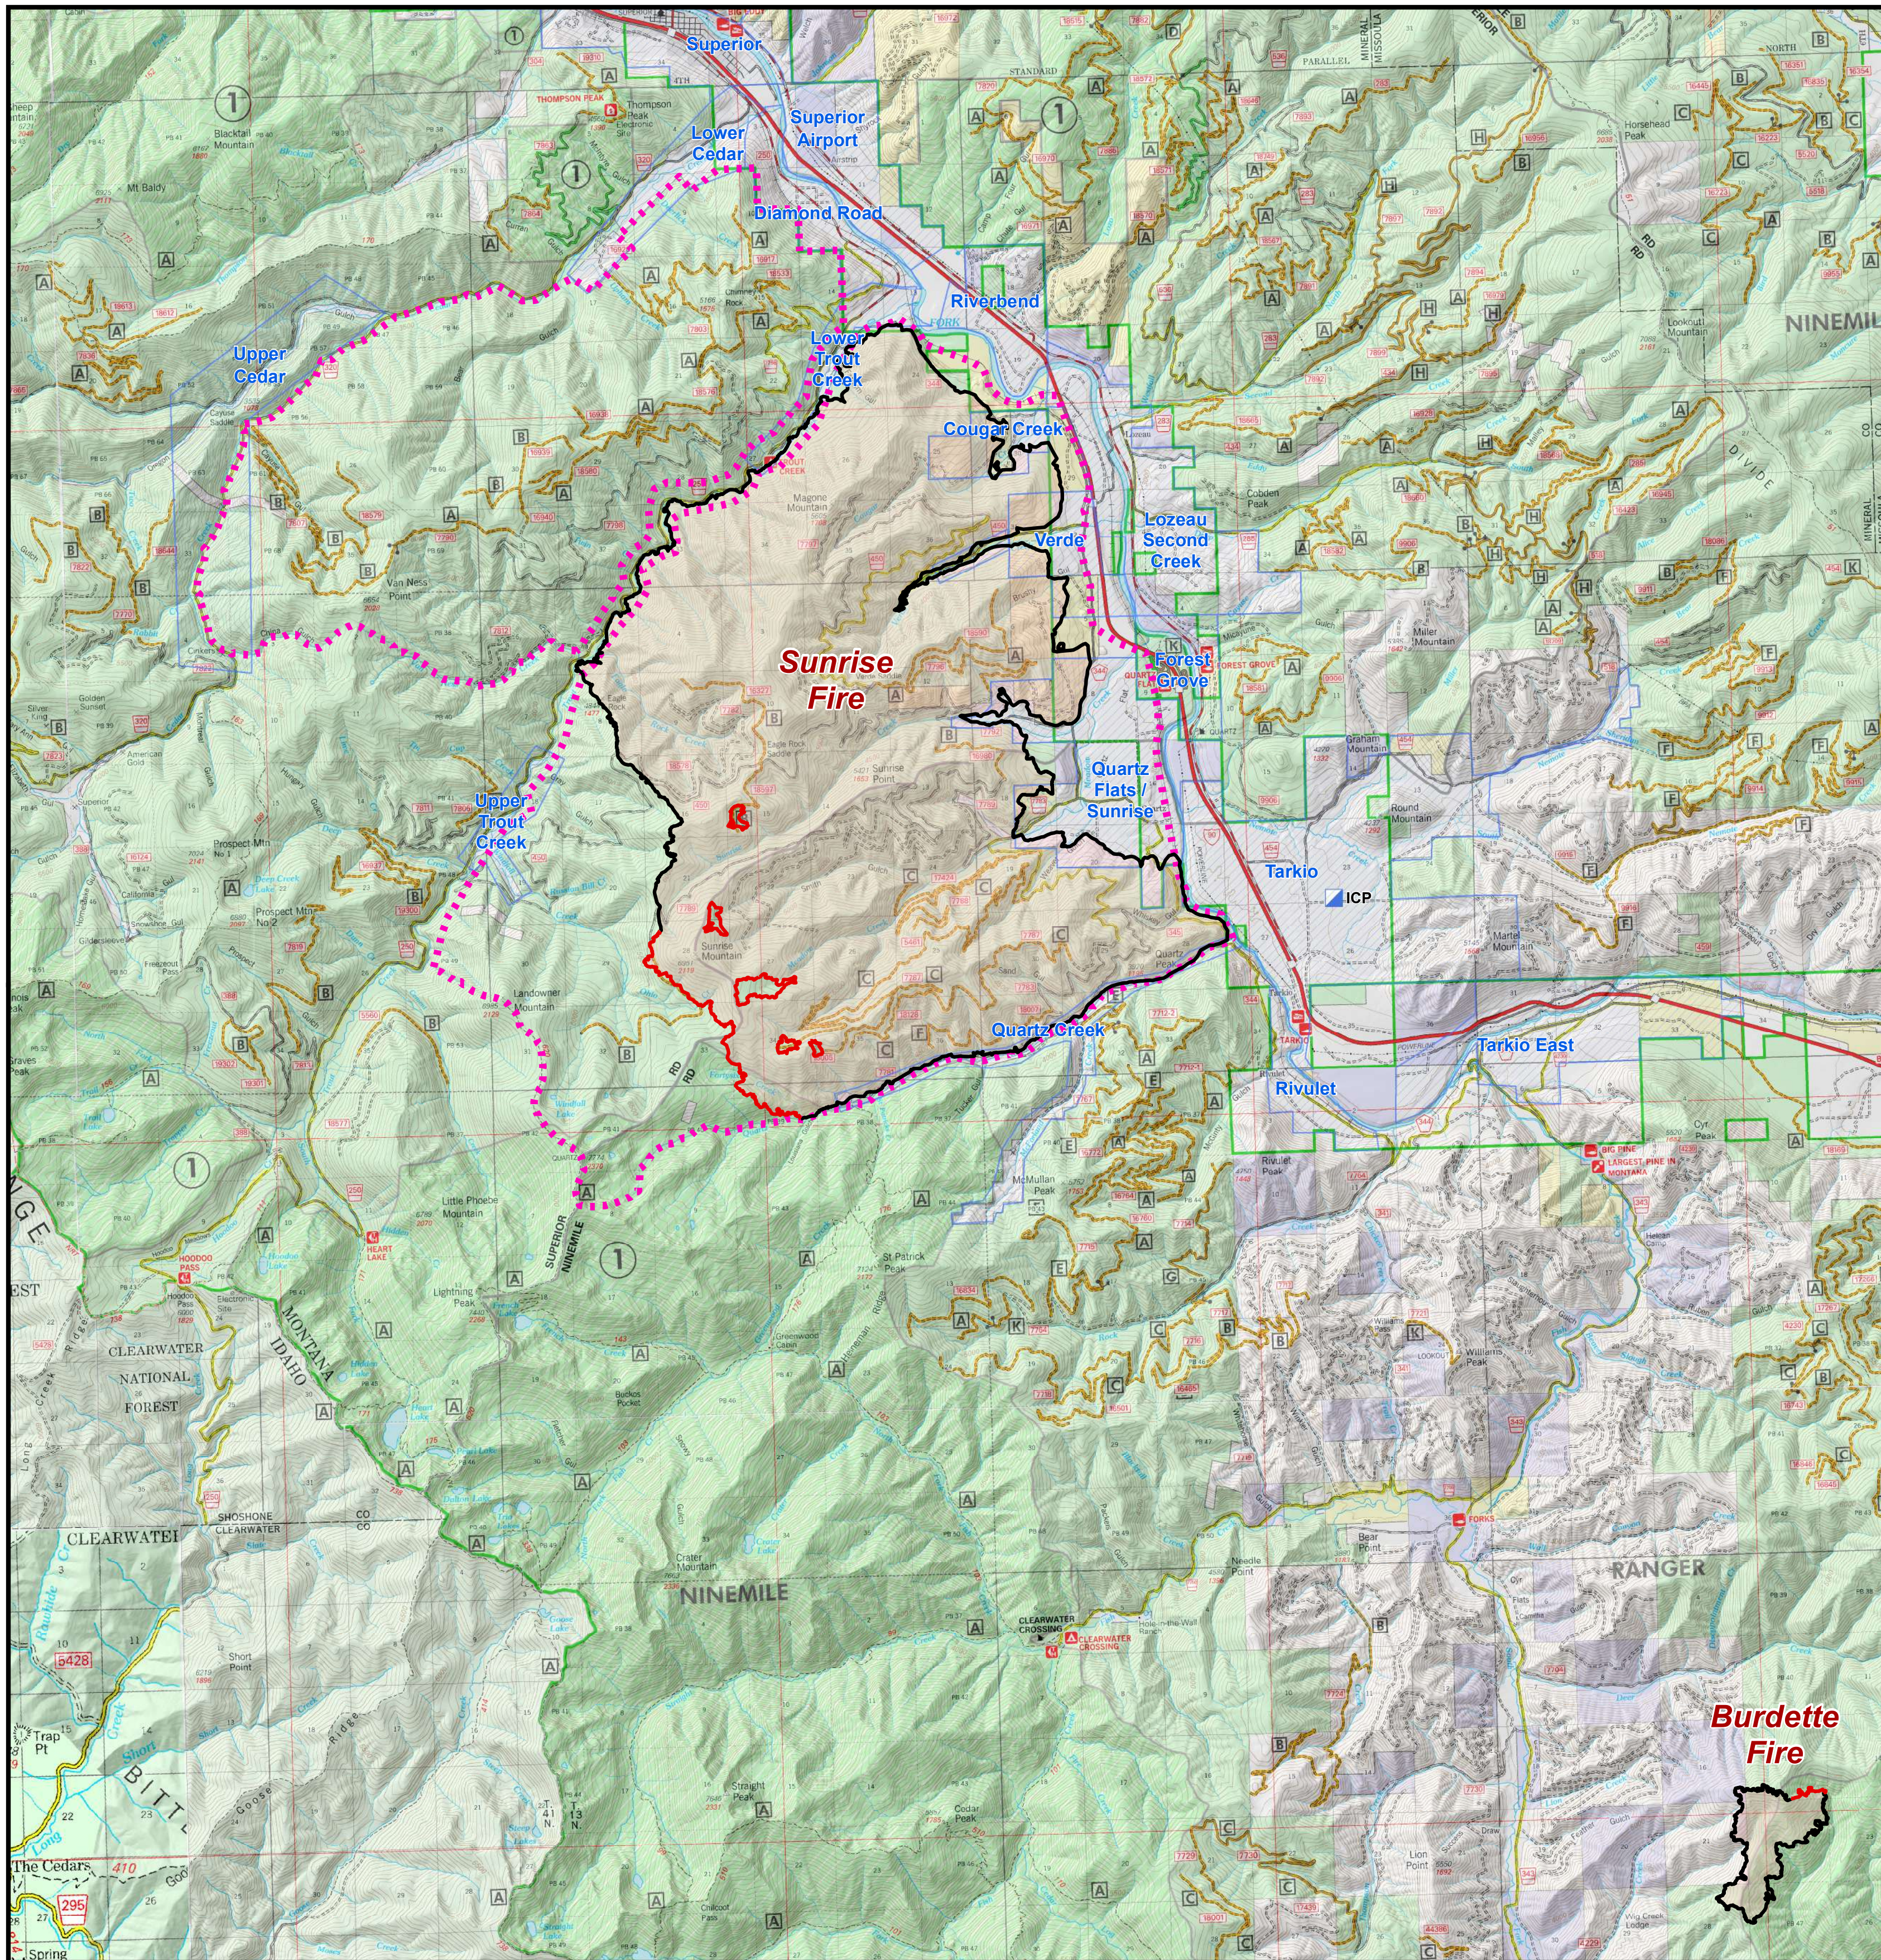

Sunrise and Burdette Fires

Approximate Fire Acres as of August 31, 2017

Sunrise: 25,937 Burdette: 649

Legend

- Uncontrolled Fire Edge
- Completed Line
- Wildfire Perimeter
- Incident Command Post
- Area Closure
- Population Zones