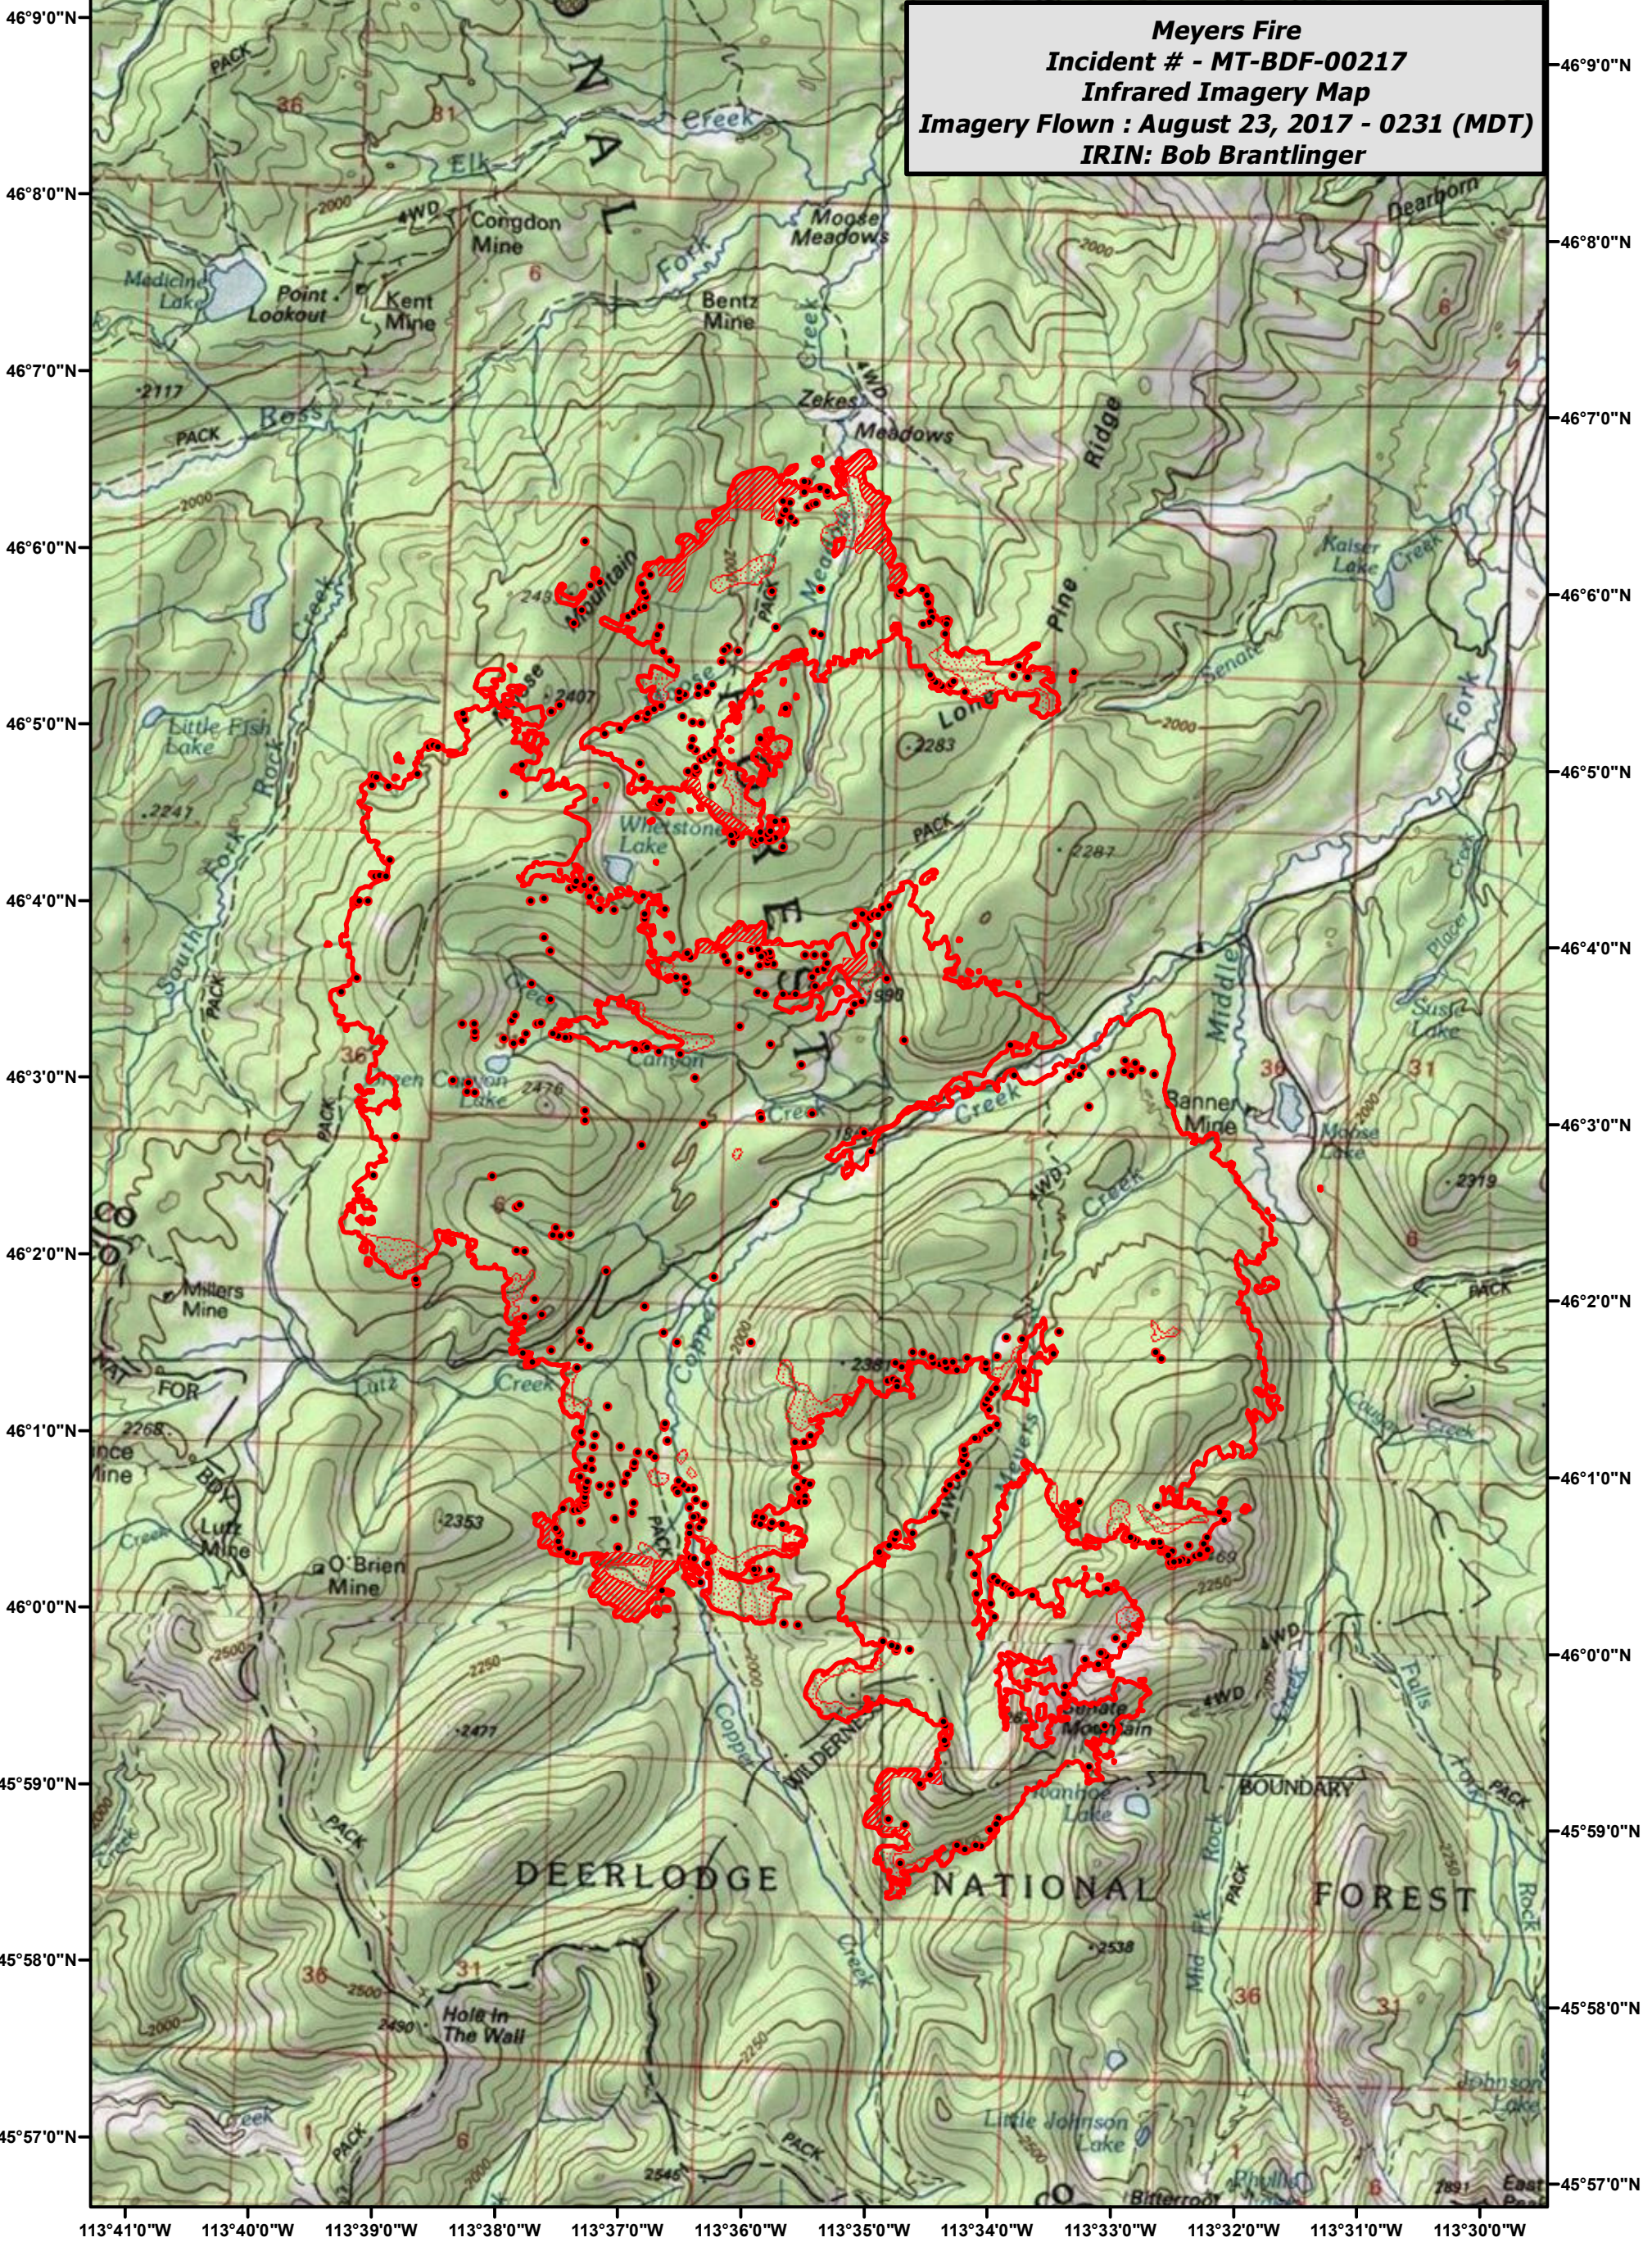

113°41'0"W 113°40'0"W 113°39'0"W 113°38'0"W 113°37'0"W 113°36'0"W 113°35'0"W 113°34'0"W 113°33'0"W 113°32'0"W 113°31'0"W

Legend

-  Heat Perimeter
-  Intense Heat
-  Scattered Heat Source
-  Isolated Heat Source

0 1 2 4 Miles