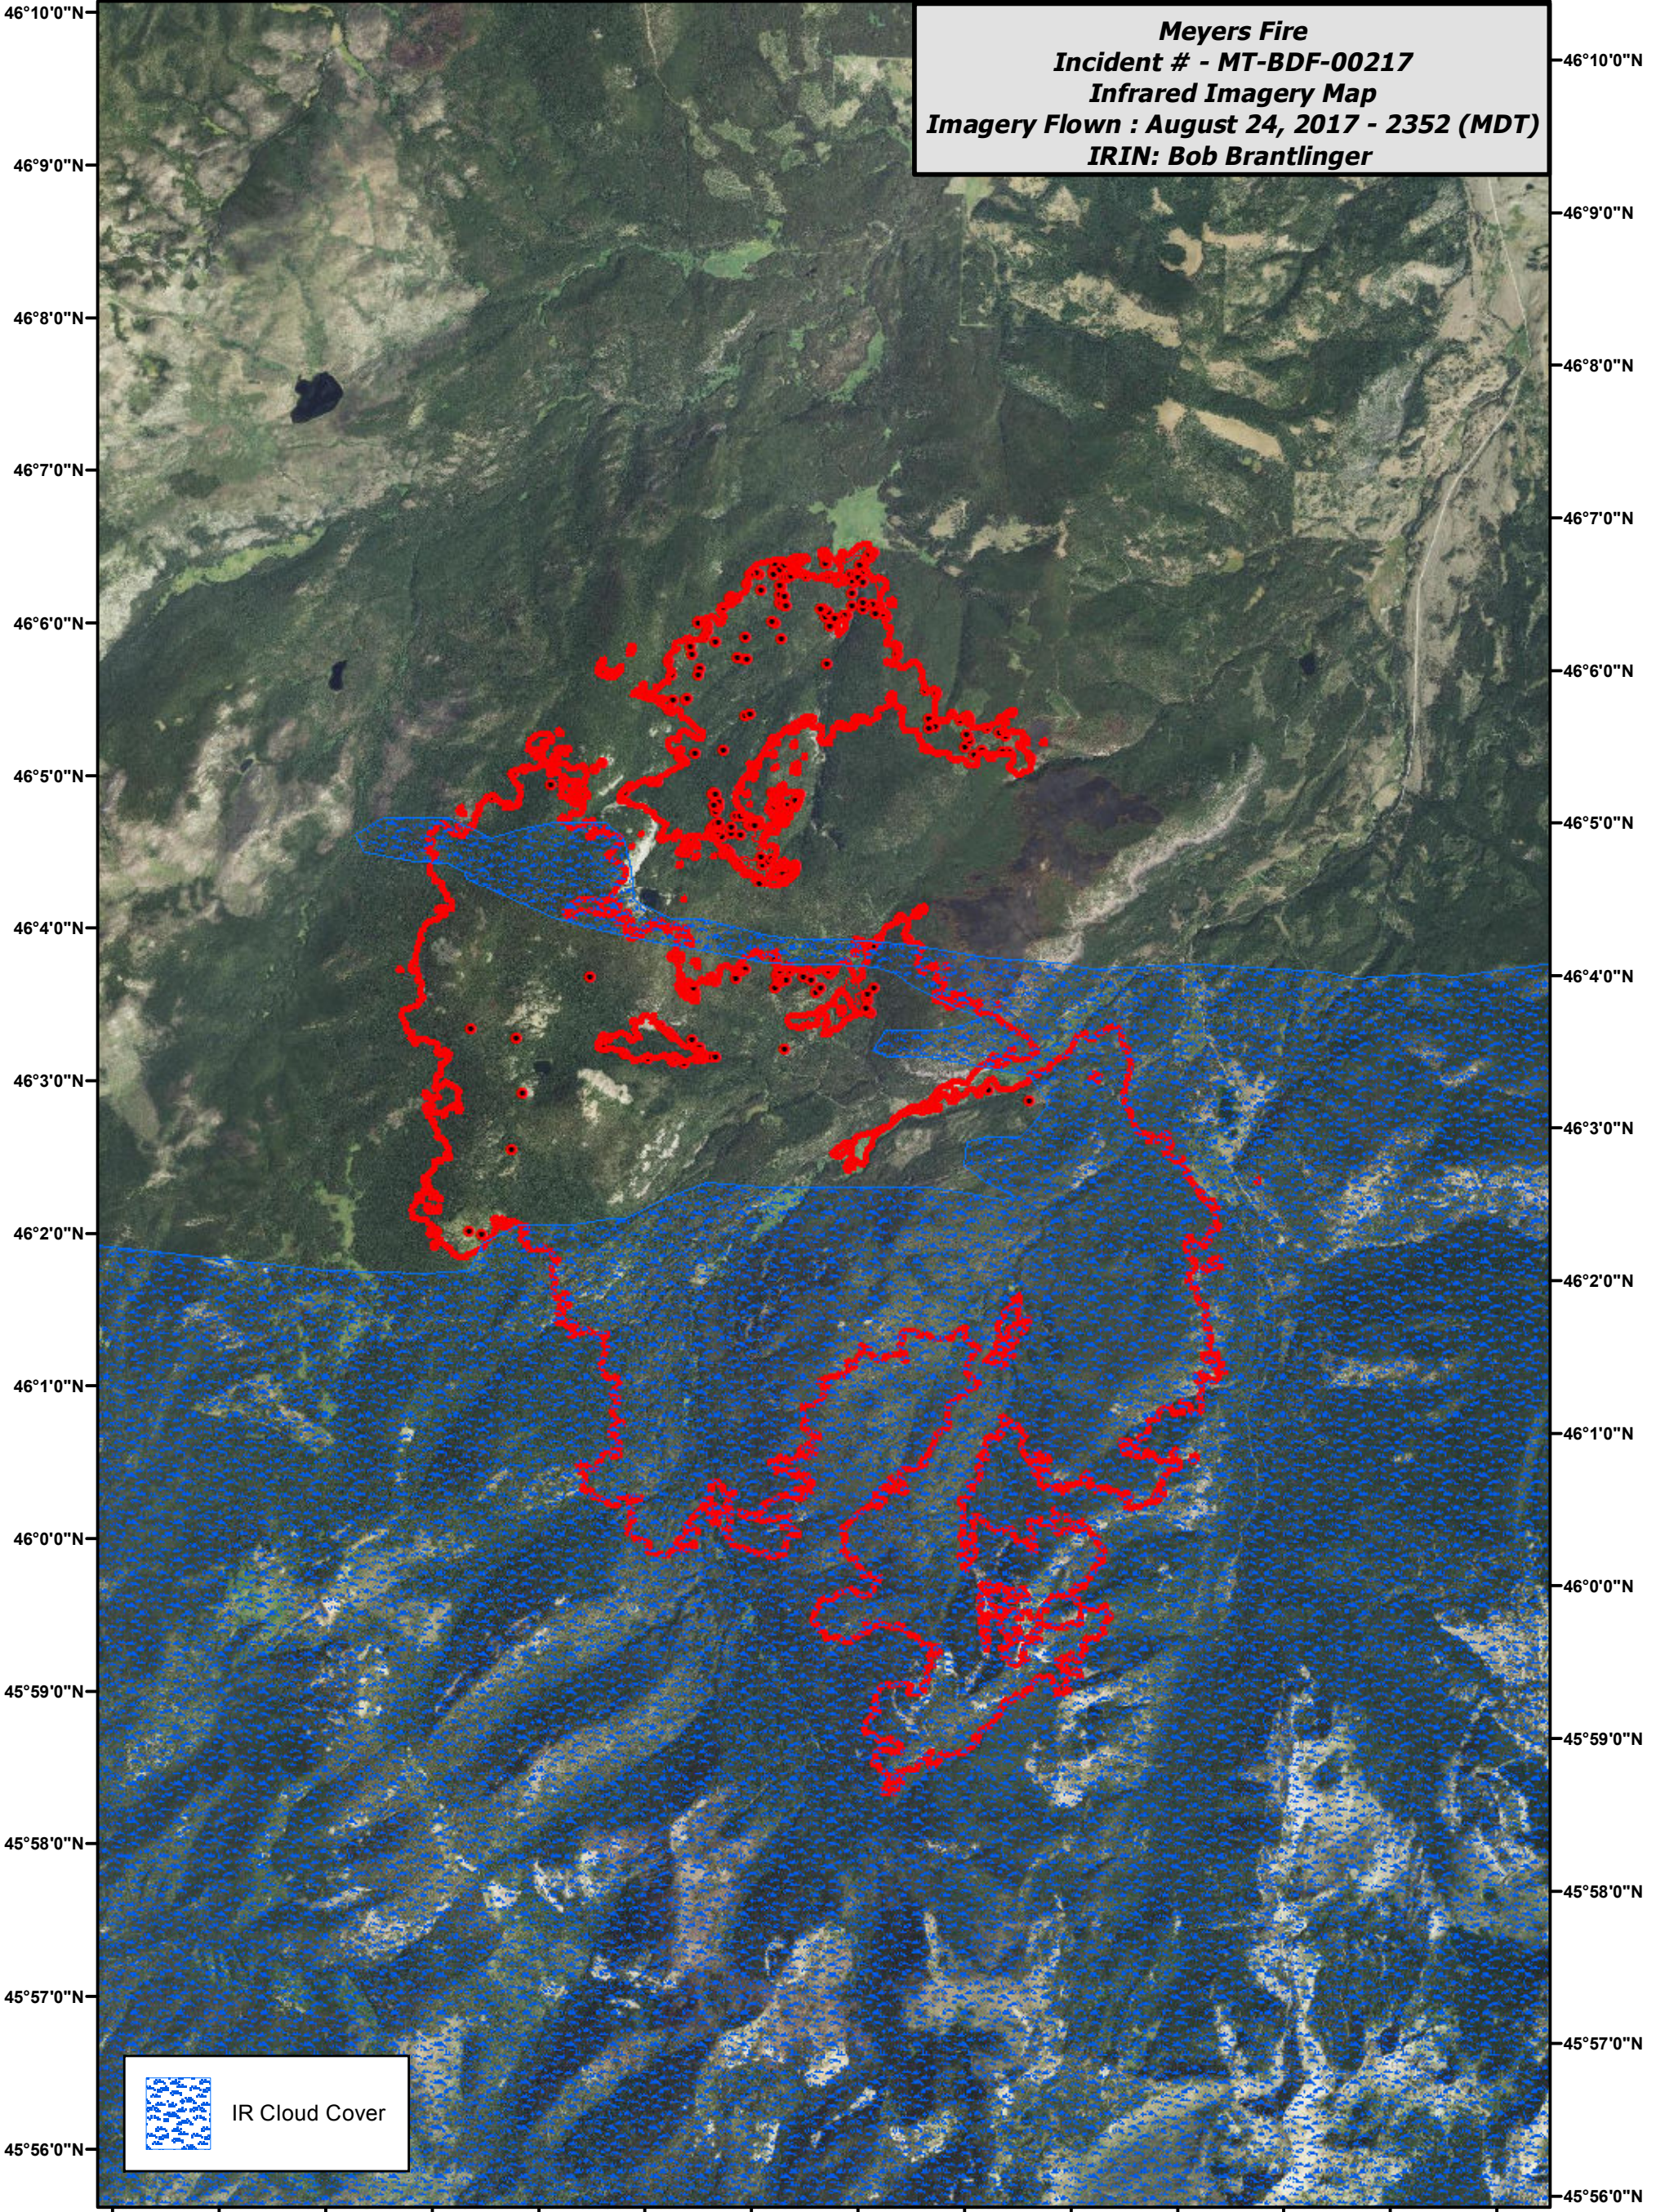

113°42'0"W 113°41'0"W 113°40'0"W 113°39'0"W 113°38'0"W 113°37'0"W 113°36'0"W 113°35'0"W 113°34'0"W 113°33'0"W 113°32'0"W 113°31'0"W 113°30'0"W

**Meyers Fire**  
**Incident # - MT-BDF-00217**  
**Infrared Imagery Map**  
**Imagery Flown : August 24, 2017 - 2352 (MDT)**  
**IRIN: Bob Brantlinger**

 IR Cloud Cover

**Legend**

-  Heat Perimeter
-  Intense Heat
-  Scattered Heat Source
-  Isolated Heat Source