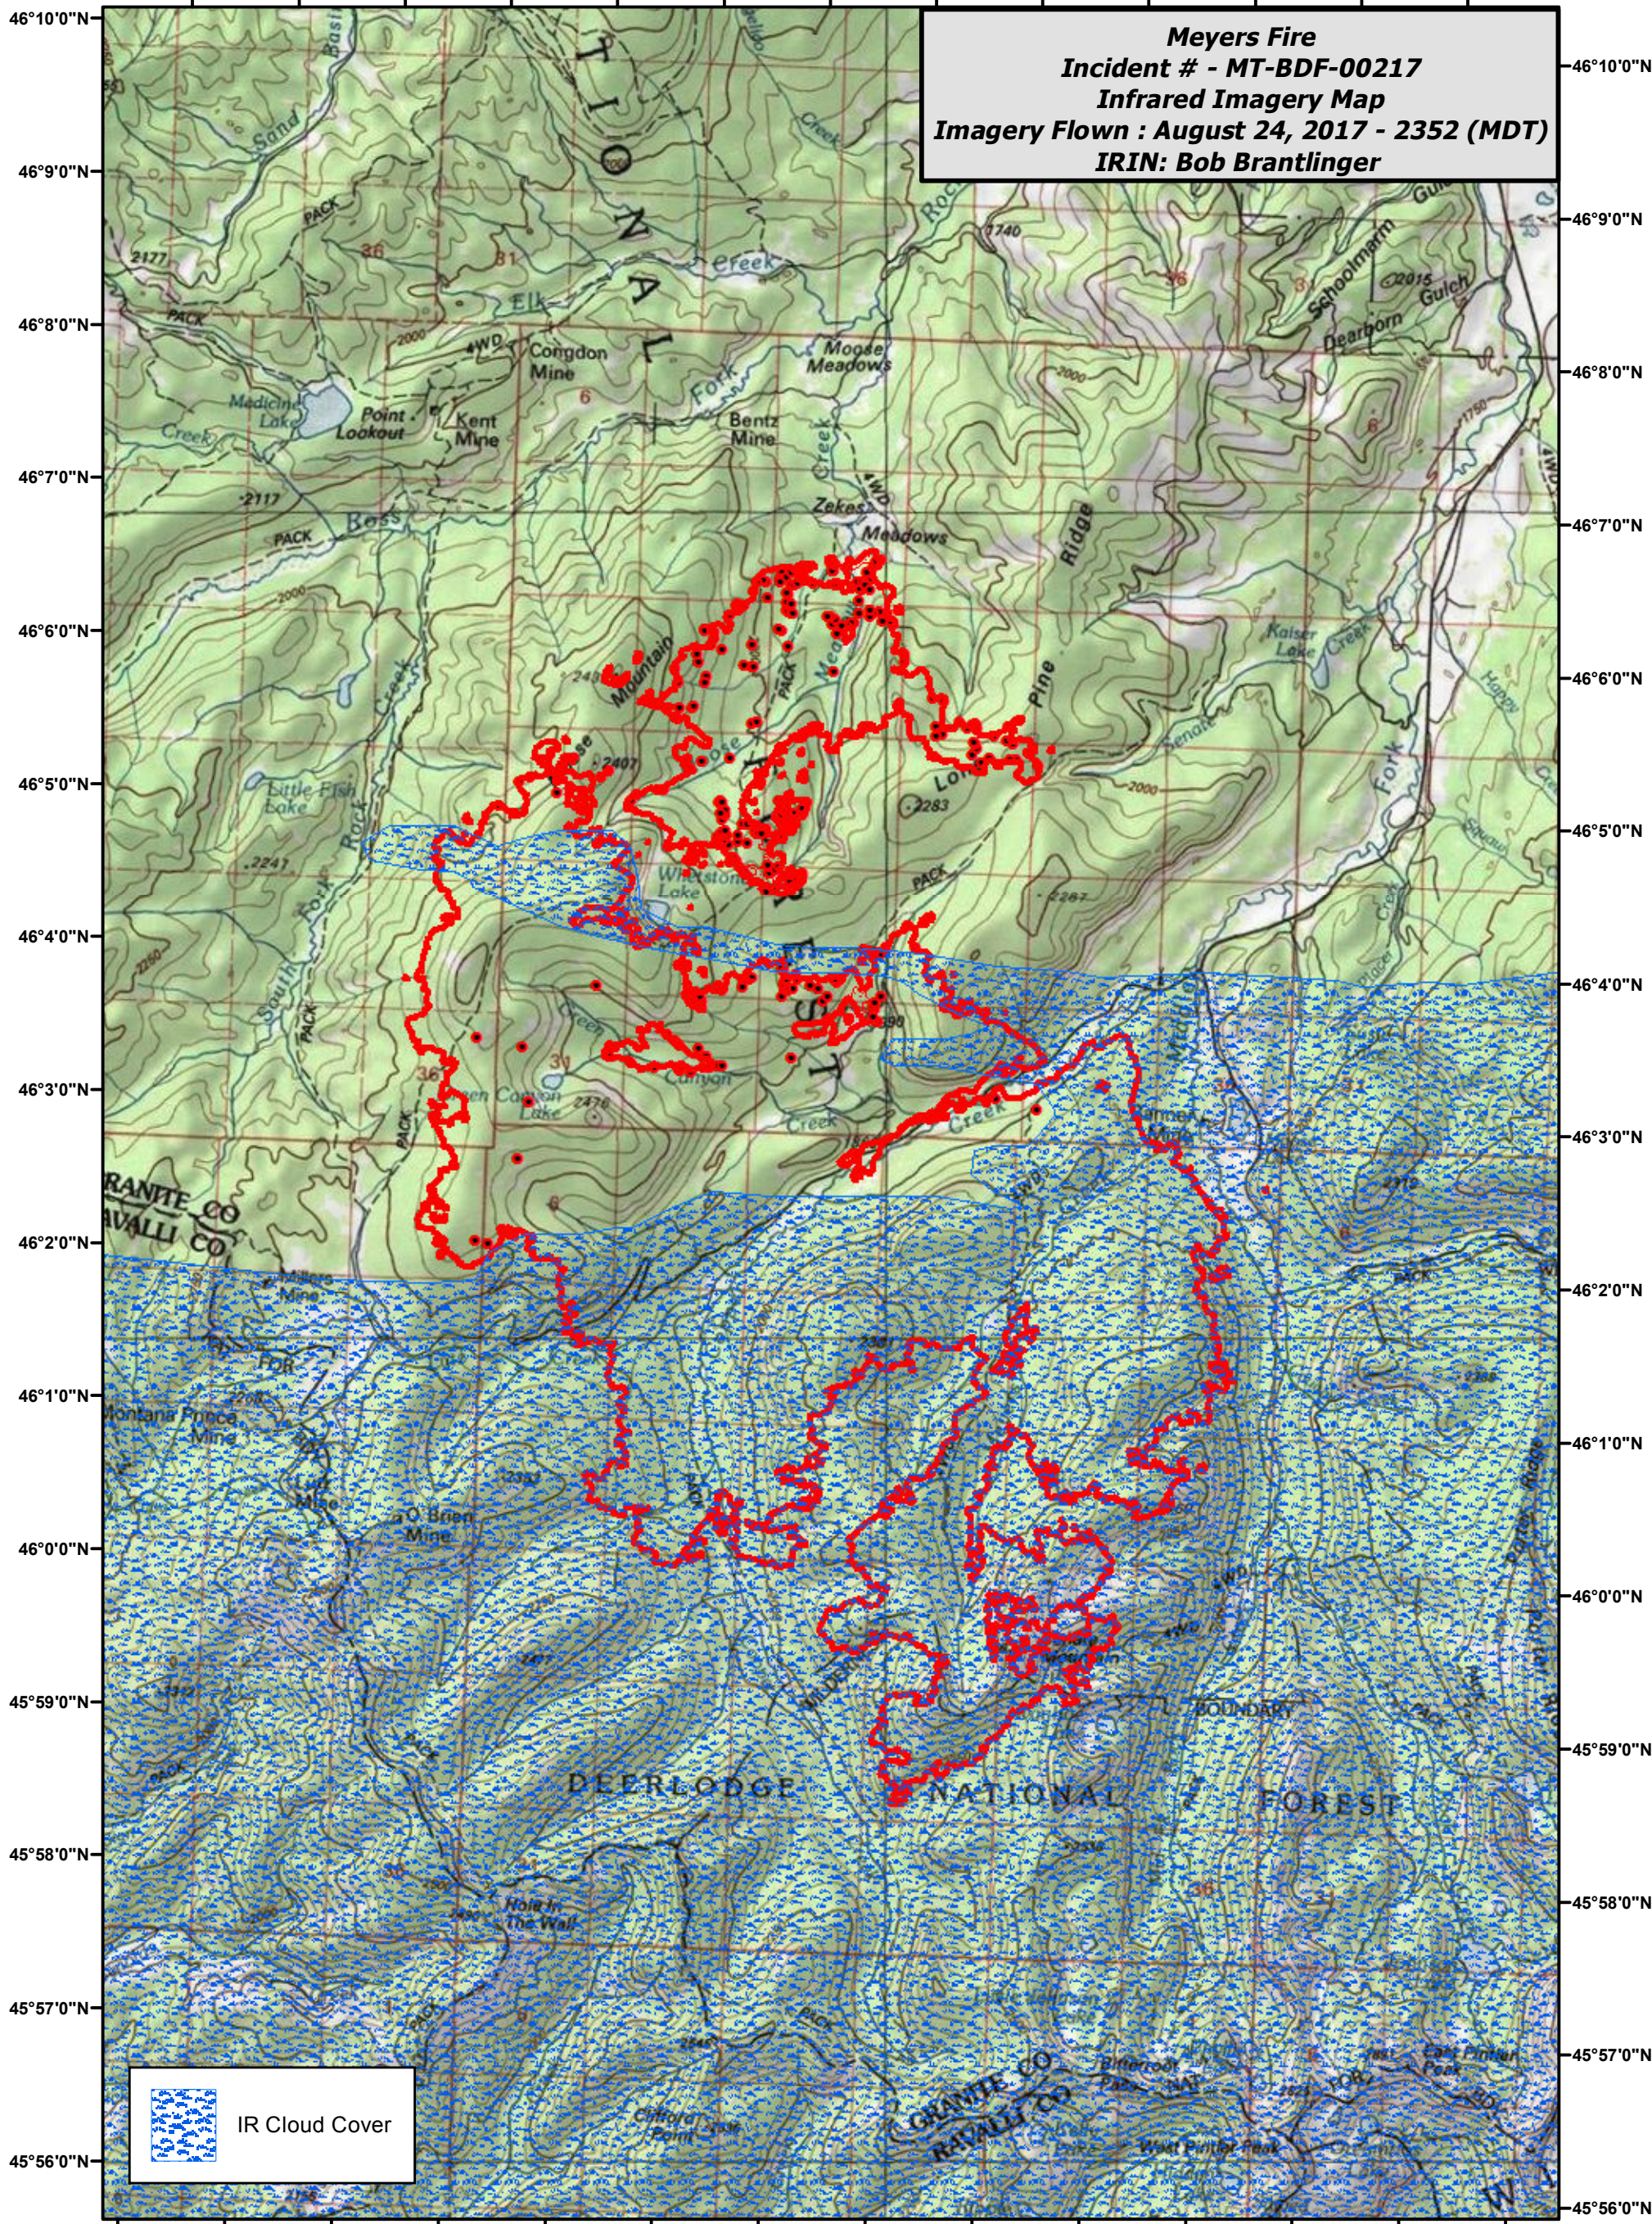

113°42'0"W 113°41'0"W 113°40'0"W 113°39'0"W 113°38'0"W 113°37'0"W 113°36'0"W 113°35'0"W 113°34'0"W 113°33'0"W 113°32'0"W 113°31'0"W 113°30'0"W

 IR Cloud Cover

Legend

-  Heat Perimeter
-  Intense Heat
-  Scattered Heat Source
-  Isolated Heat Source