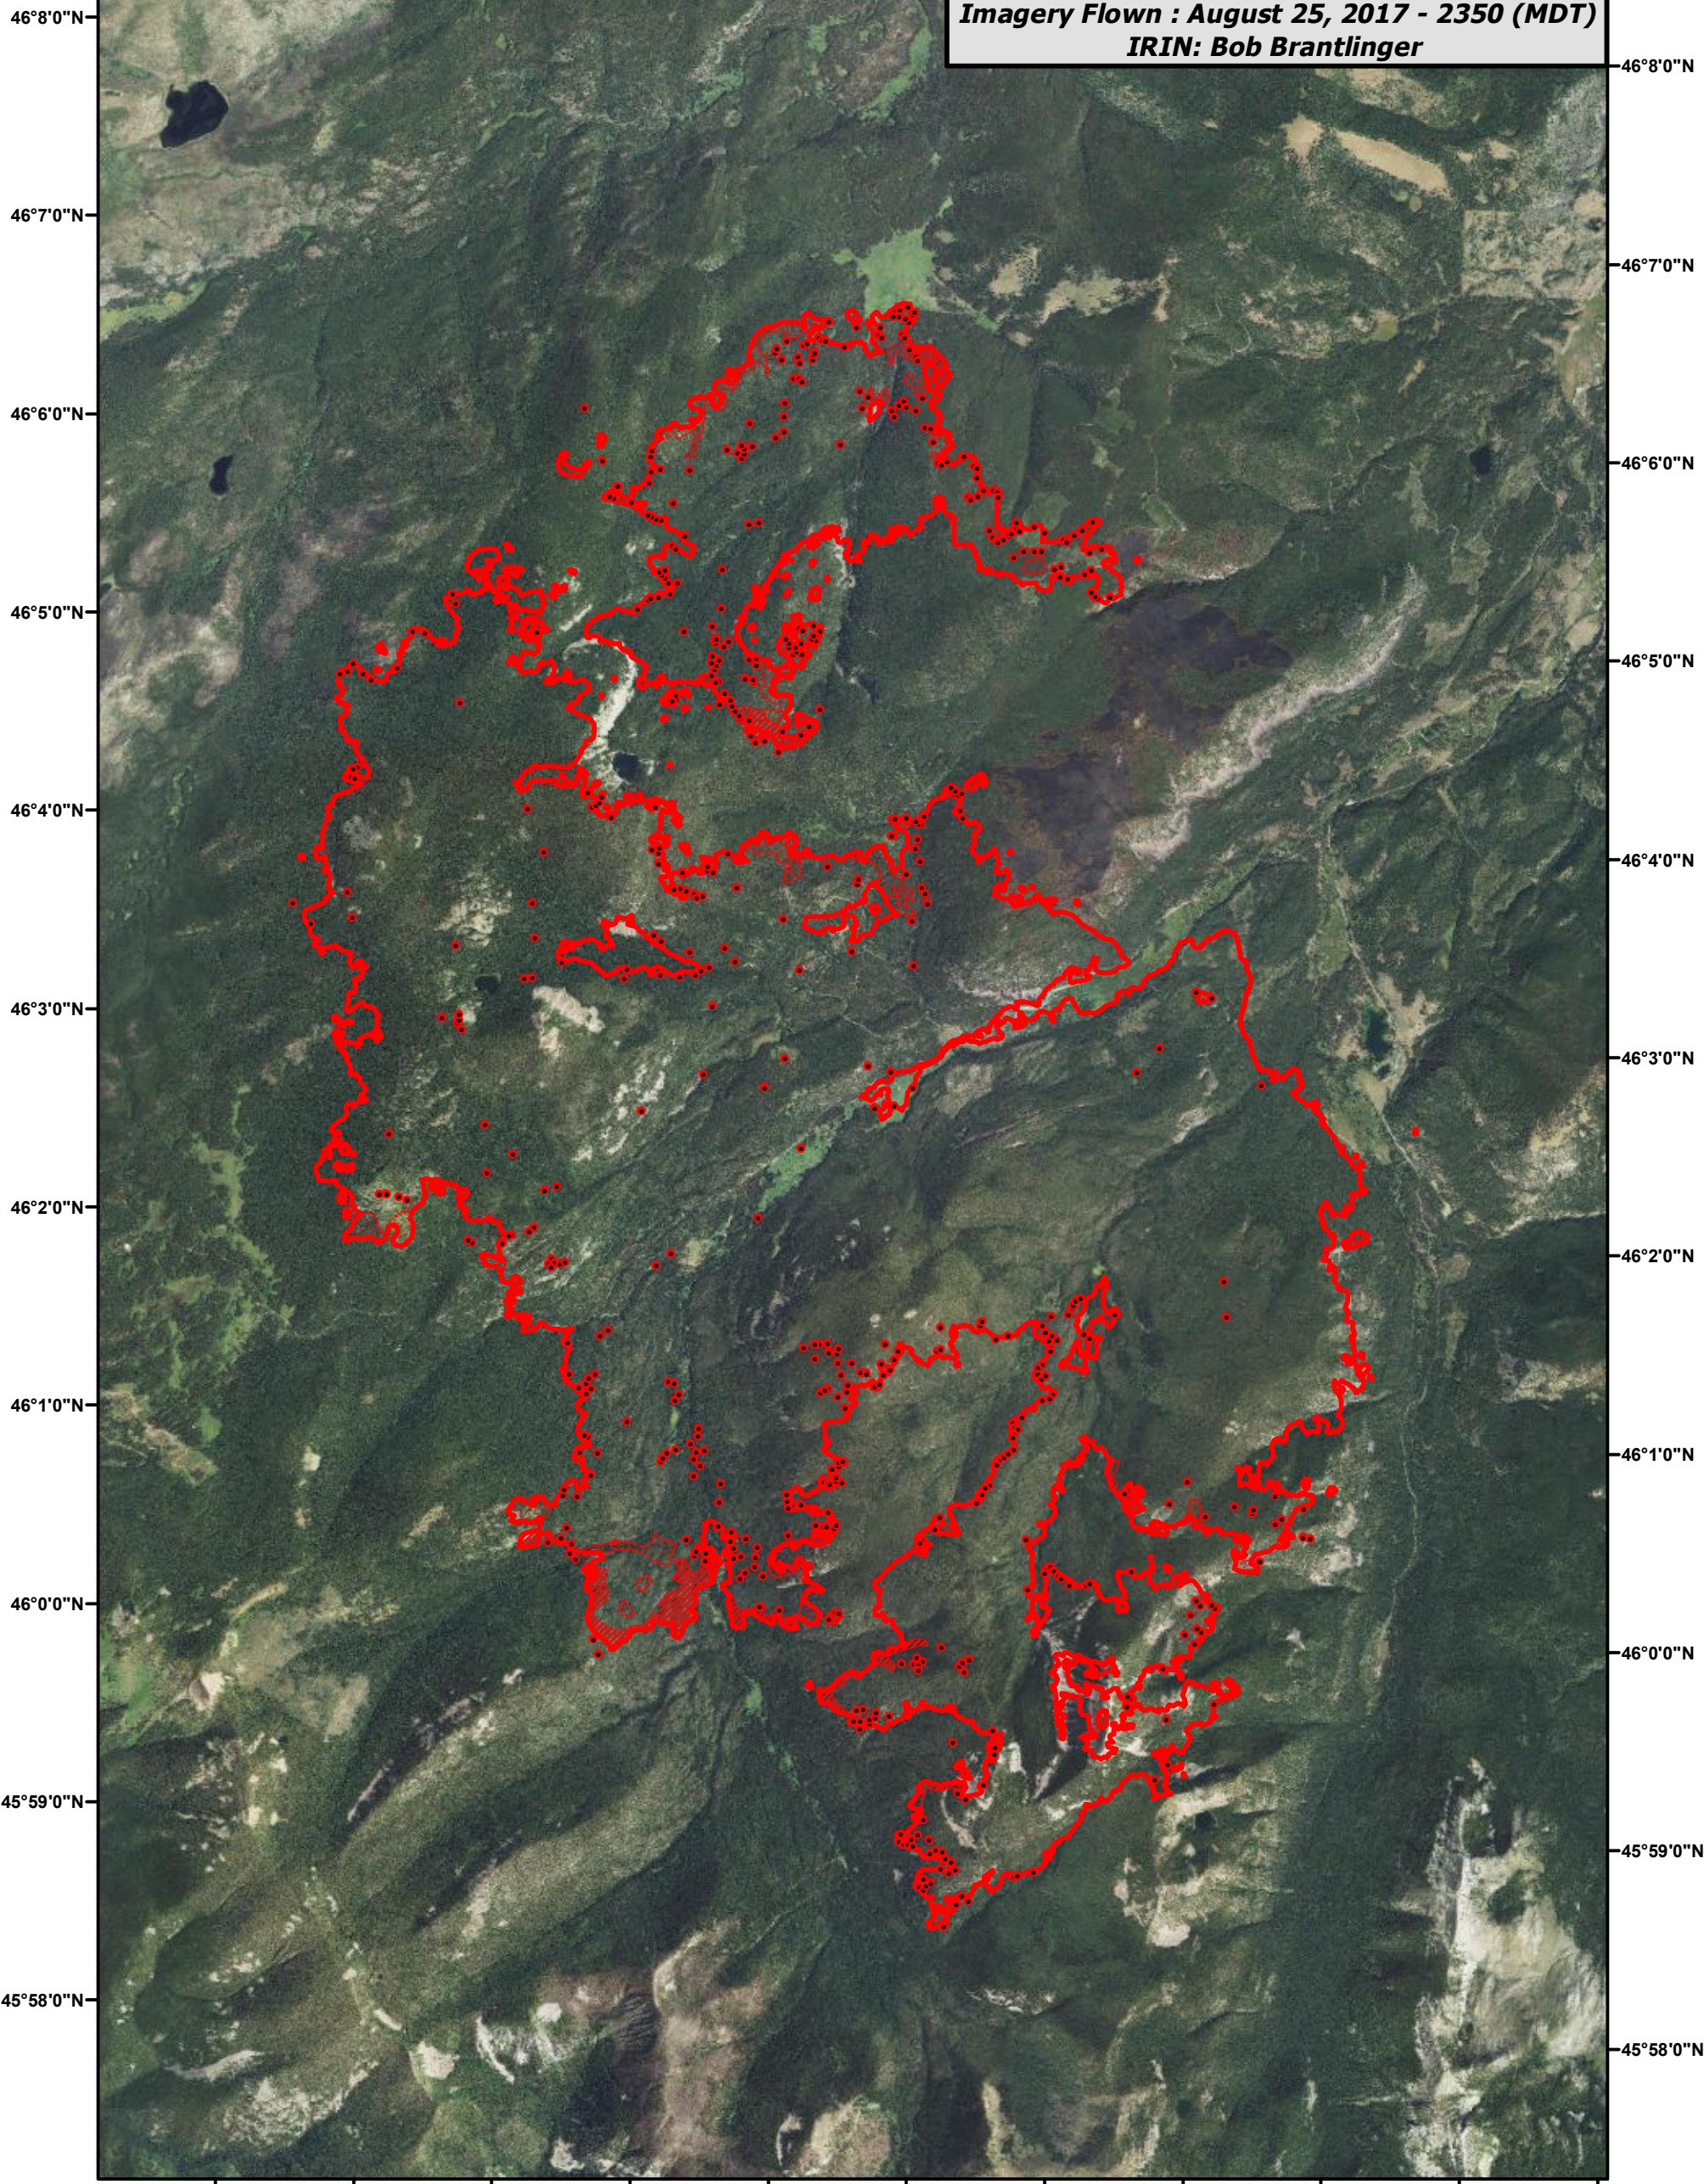

113°41'0"W 113°40'0"W 113°39'0"W 113°38'0"W 113°37'0"W 113°36'0"W 113°35'0"W 113°34'0"W 113°33'0"W 113°32'0"W 113°31'0"W

**Meyers Fire**  
**Incident # - MT-BDF-00217**  
**Infrared Imagery Map**  
**Imagery Flown : August 25, 2017 - 2350 (MDT)**  
**IRIN: Bob Brantlinger**

**Legend**

-  **Heat Perimeter**
-  **Intense Heat**
-  **Scattered Heat Source**
-  **Isolated Heat Source**