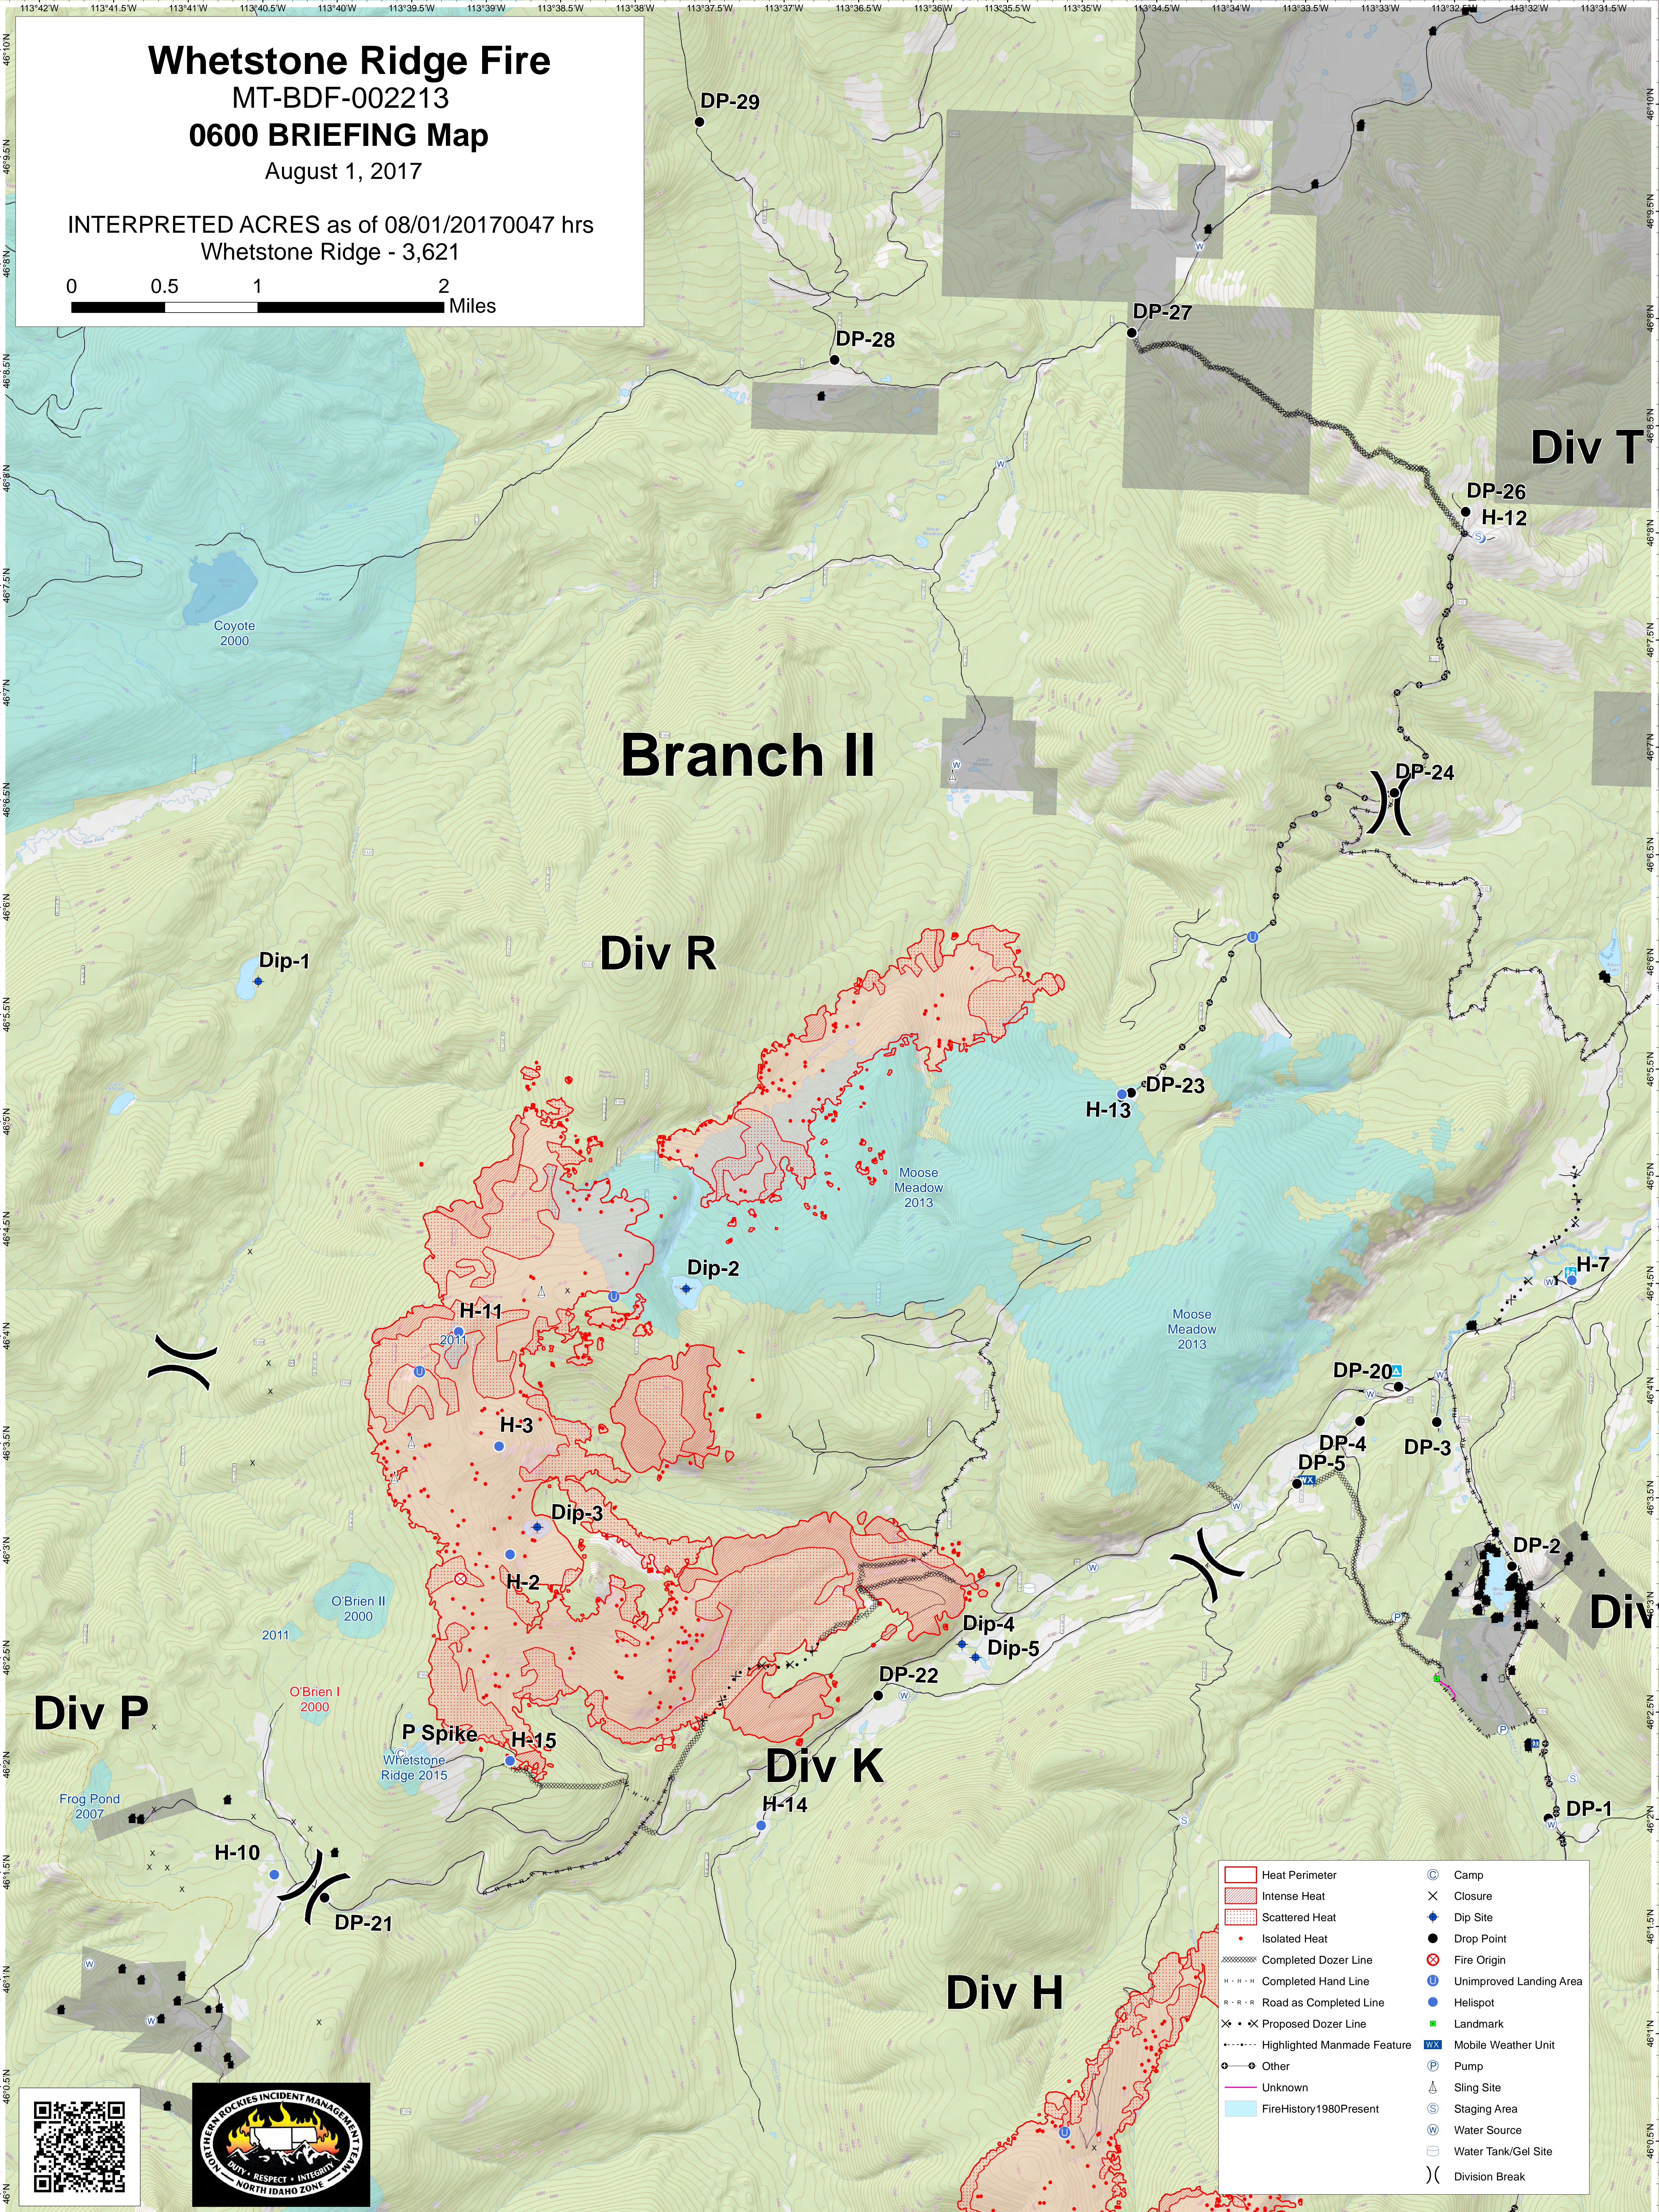

# Whetstone Ridge Fire

MT-BDF-002213

## 0600 BRIEFING Map

August 1, 2017

INTERPRETED ACRES as of 08/01/2017 0047 hrs  
Whetstone Ridge - 3,621

Div P

Div R

Div K

Div H

Branch II

Div T

Div

Heat Perimeter	Camp
Intense Heat	Closure
Scattered Heat	Dip Site
Isolated Heat	Drop Point
Completed Dozer Line	Fire Origin
Completed Hand Line	Unimproved Landing Area
Road as Completed Line	Helispot
Proposed Dozer Line	Landmark
Highlighted Manmade Feature	Mobile Weather Unit
Other	Pump
Unknown	Sling Site
Fire-History 1980 Present	Staging Area
	Water Source
	Water Tank/Gel Site
	Division Break