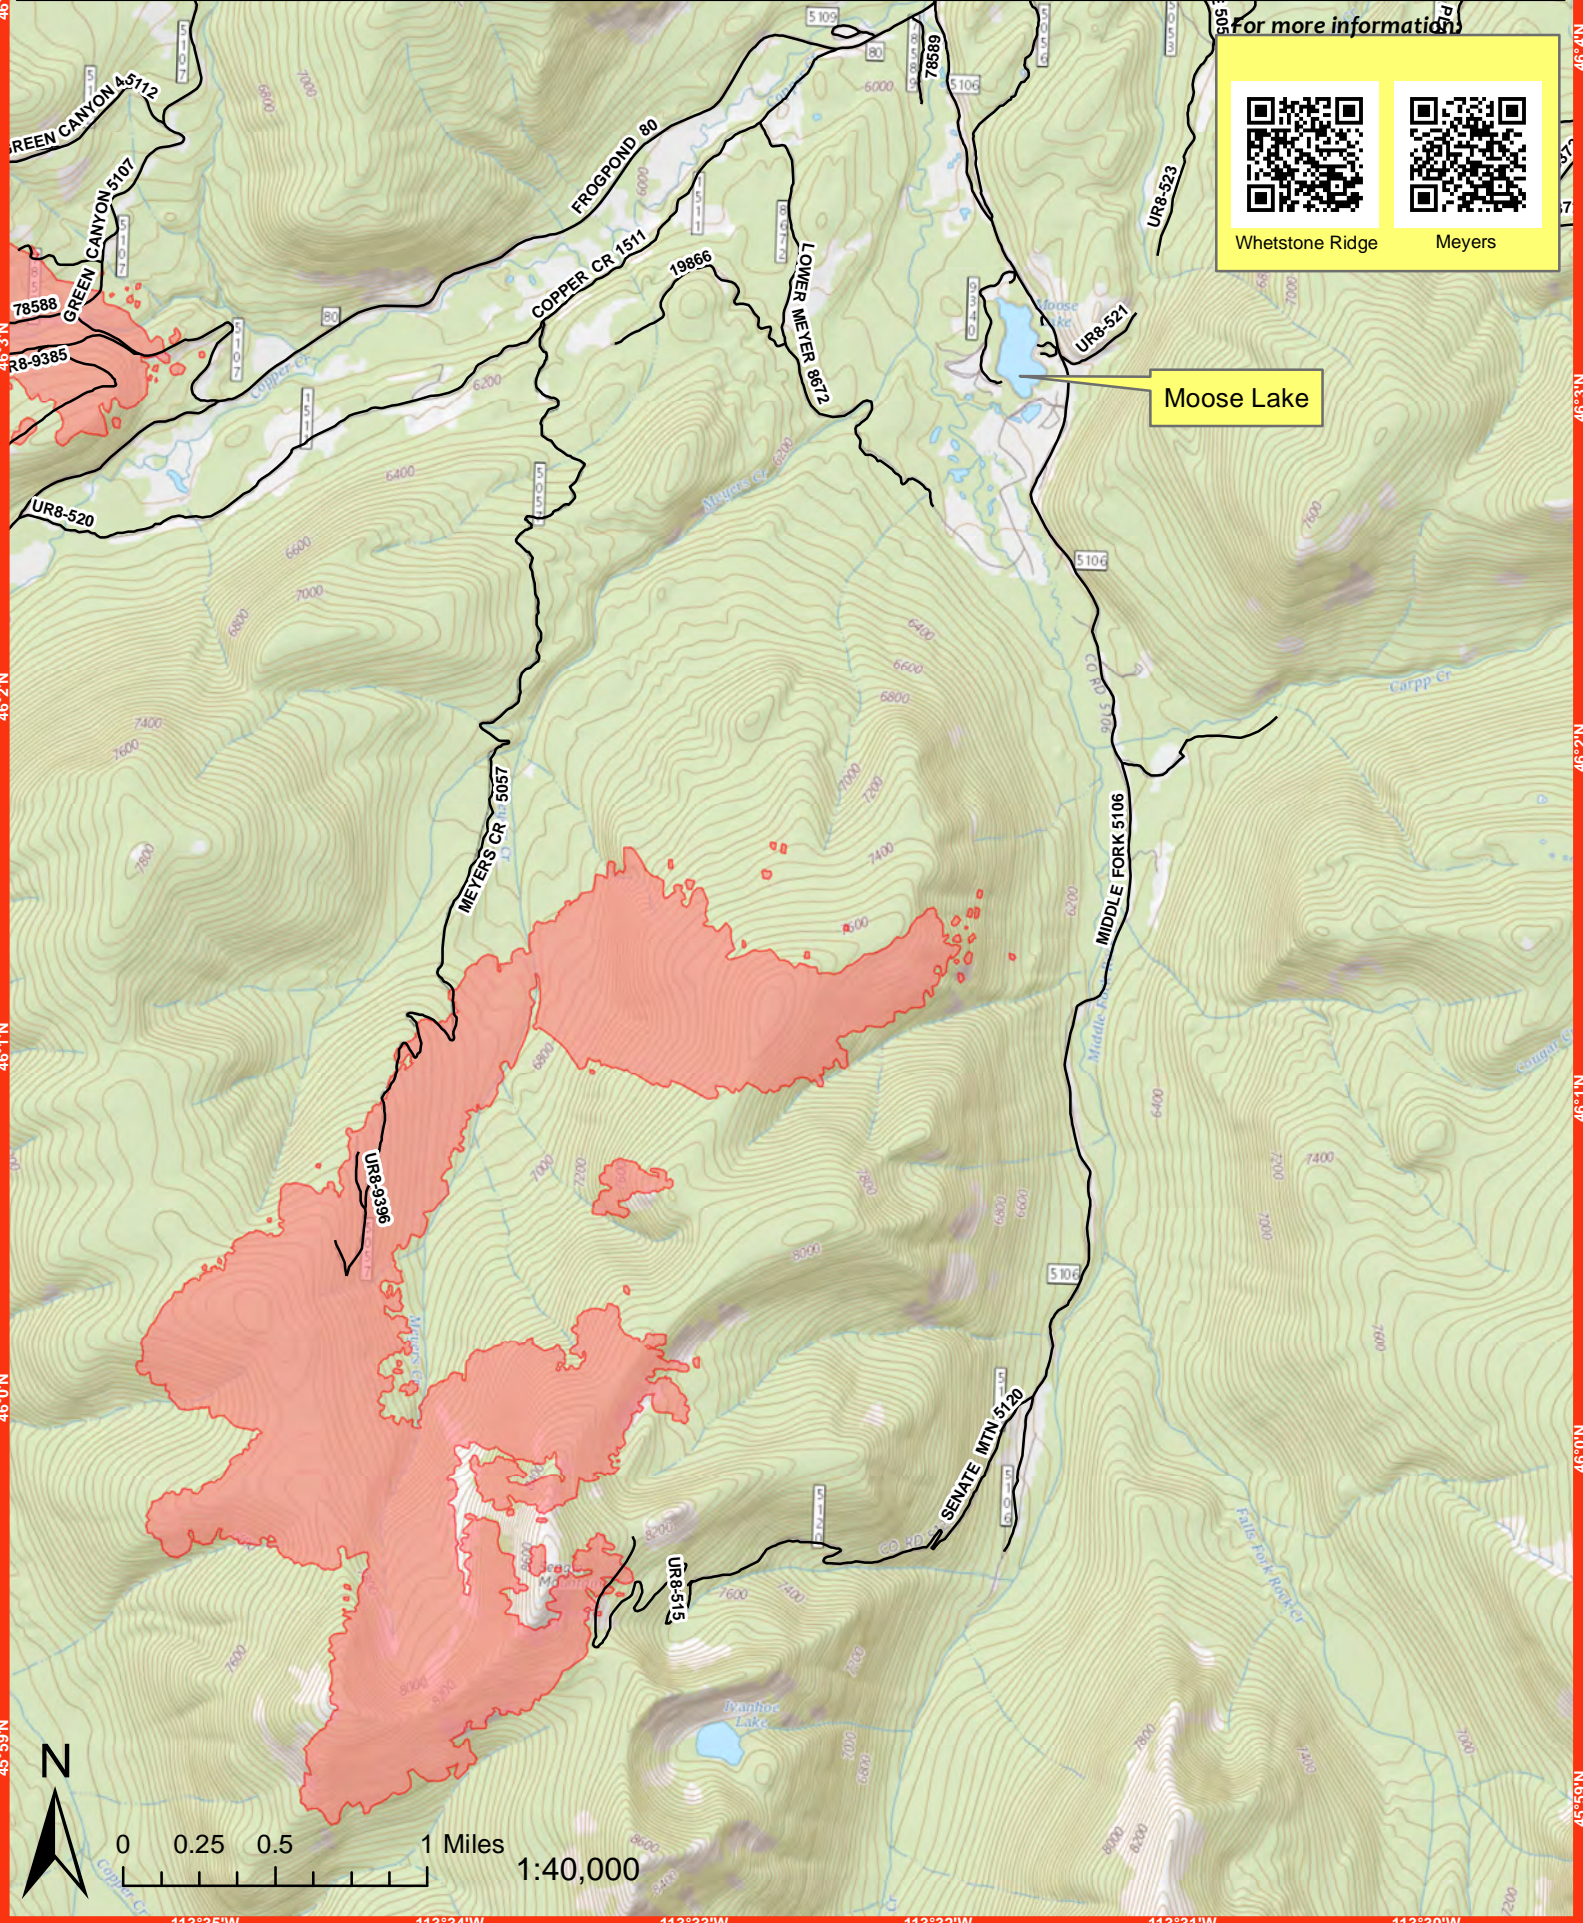

Meyers Fire MT-BDF-002217

August 1, 2017

Fire Acres as of August 1, 2017:
Meyers ~ 1,674

For more information

Whetstone Ridge Meyers

Moose Lake

113°36'W 113°35'W 113°34'W 113°33'W 113°32'W 113°31'W 113°30'W

46°4'N 46°3'N 46°2'N 46°1'N 46°0'N 45°59'N