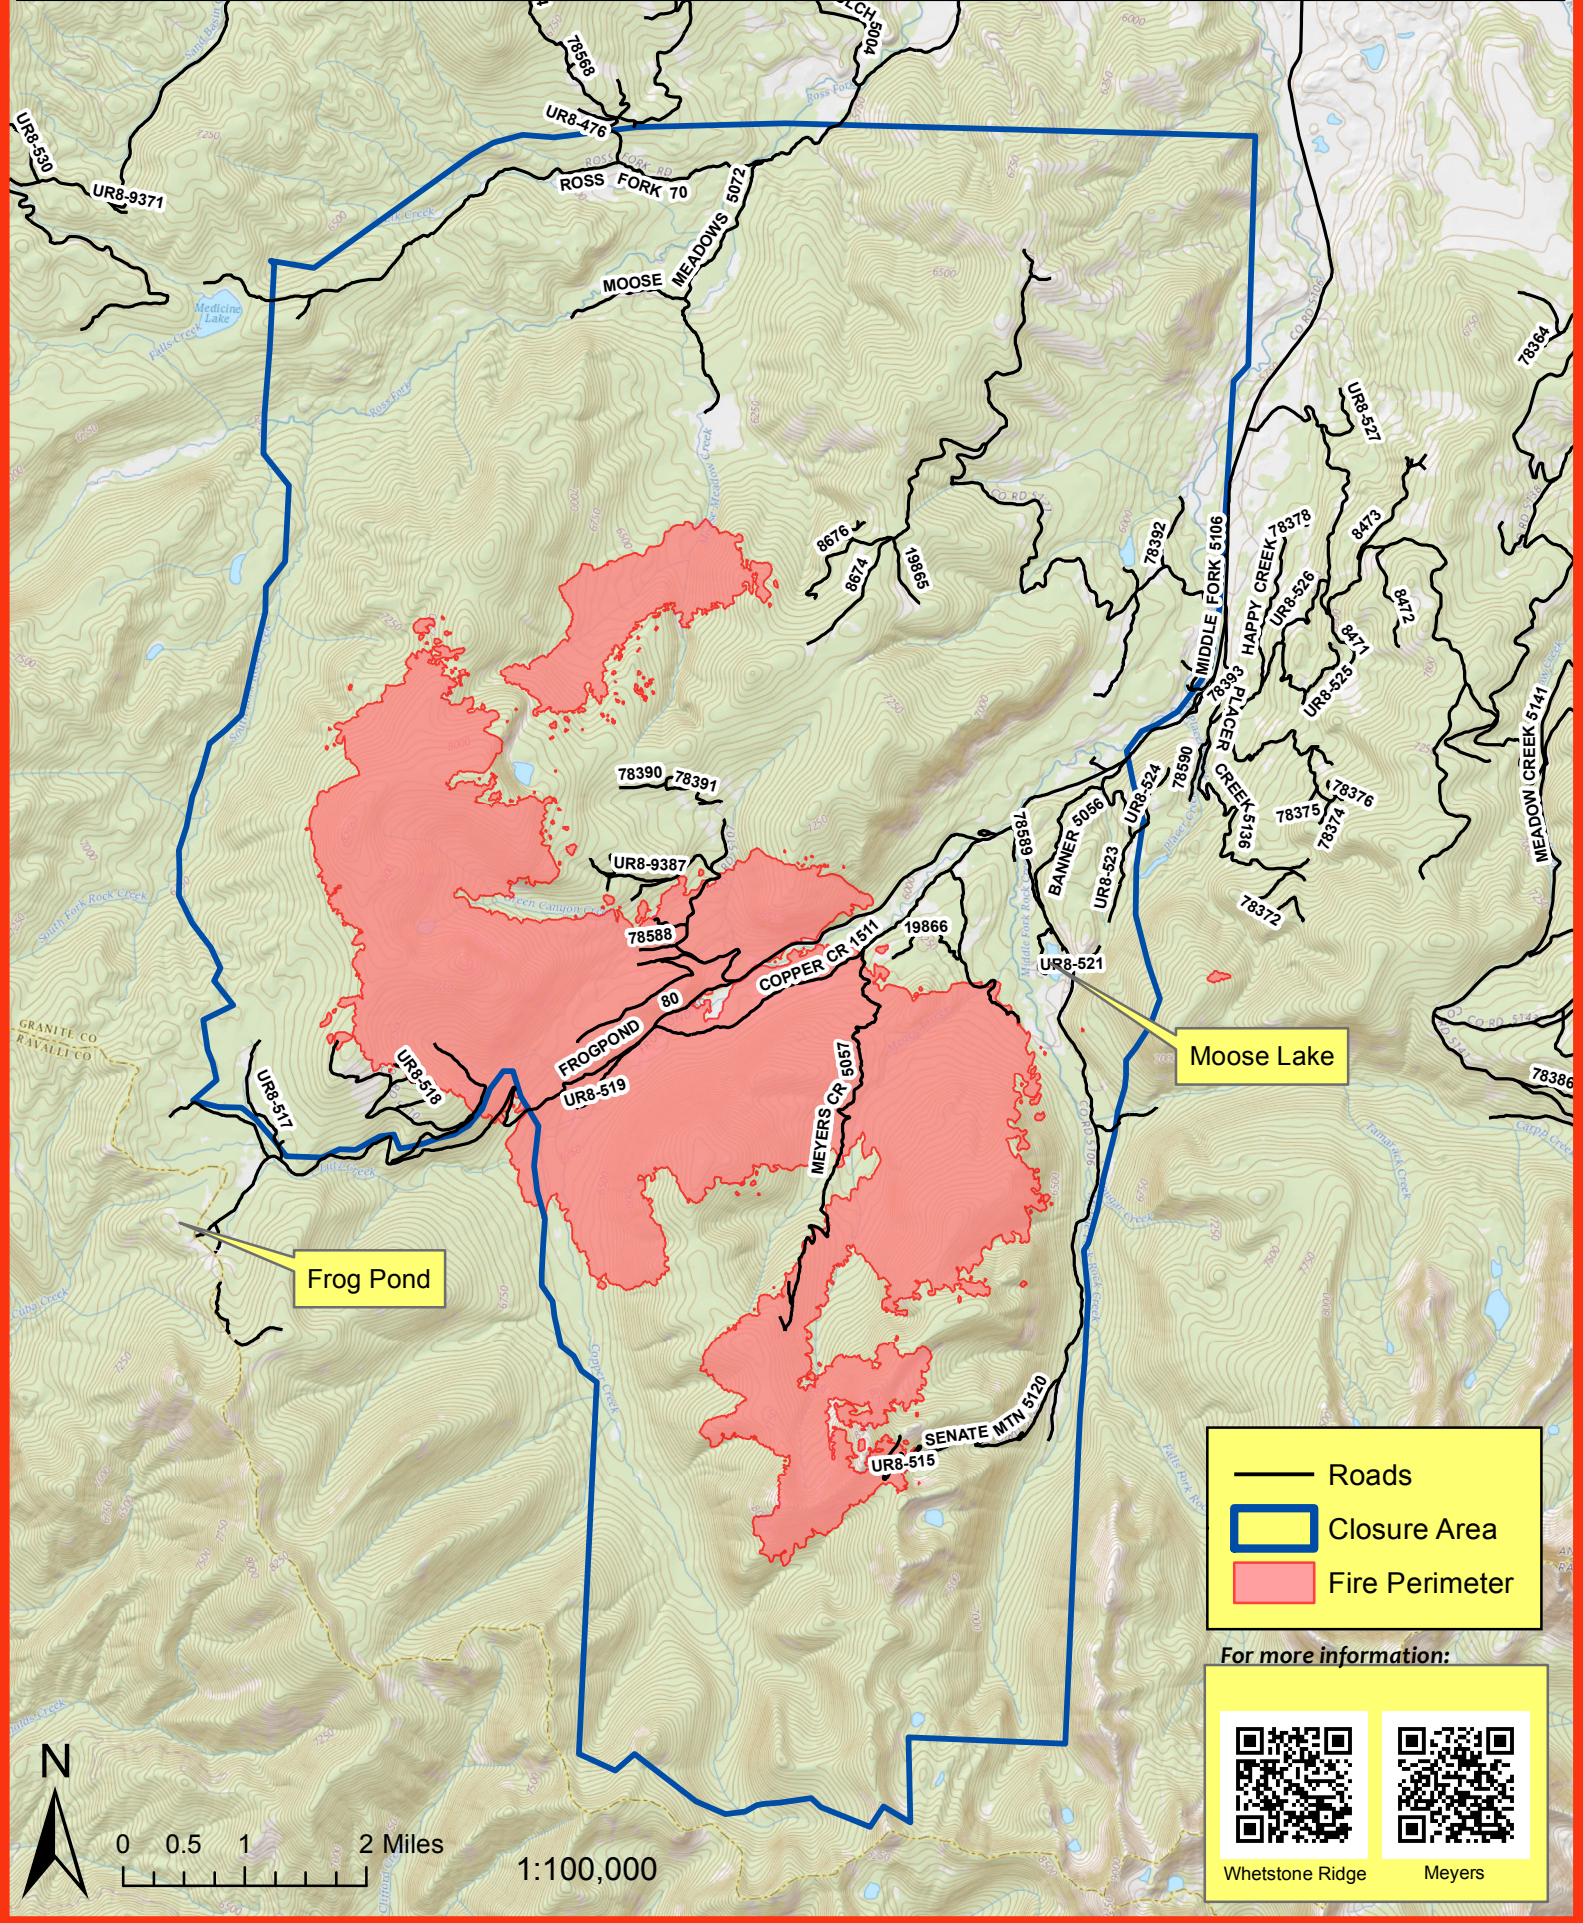

Meyers Fire MT-BDF-002217

August 3, 2017

Fire Acres as of August 3, 2017:
11,882

Frog Pond

Moose Lake

- Roads
- ▭ Closure Area
- ▭ Fire Perimeter

For more information:

Whetstone Ridge Meyers

1:100,000