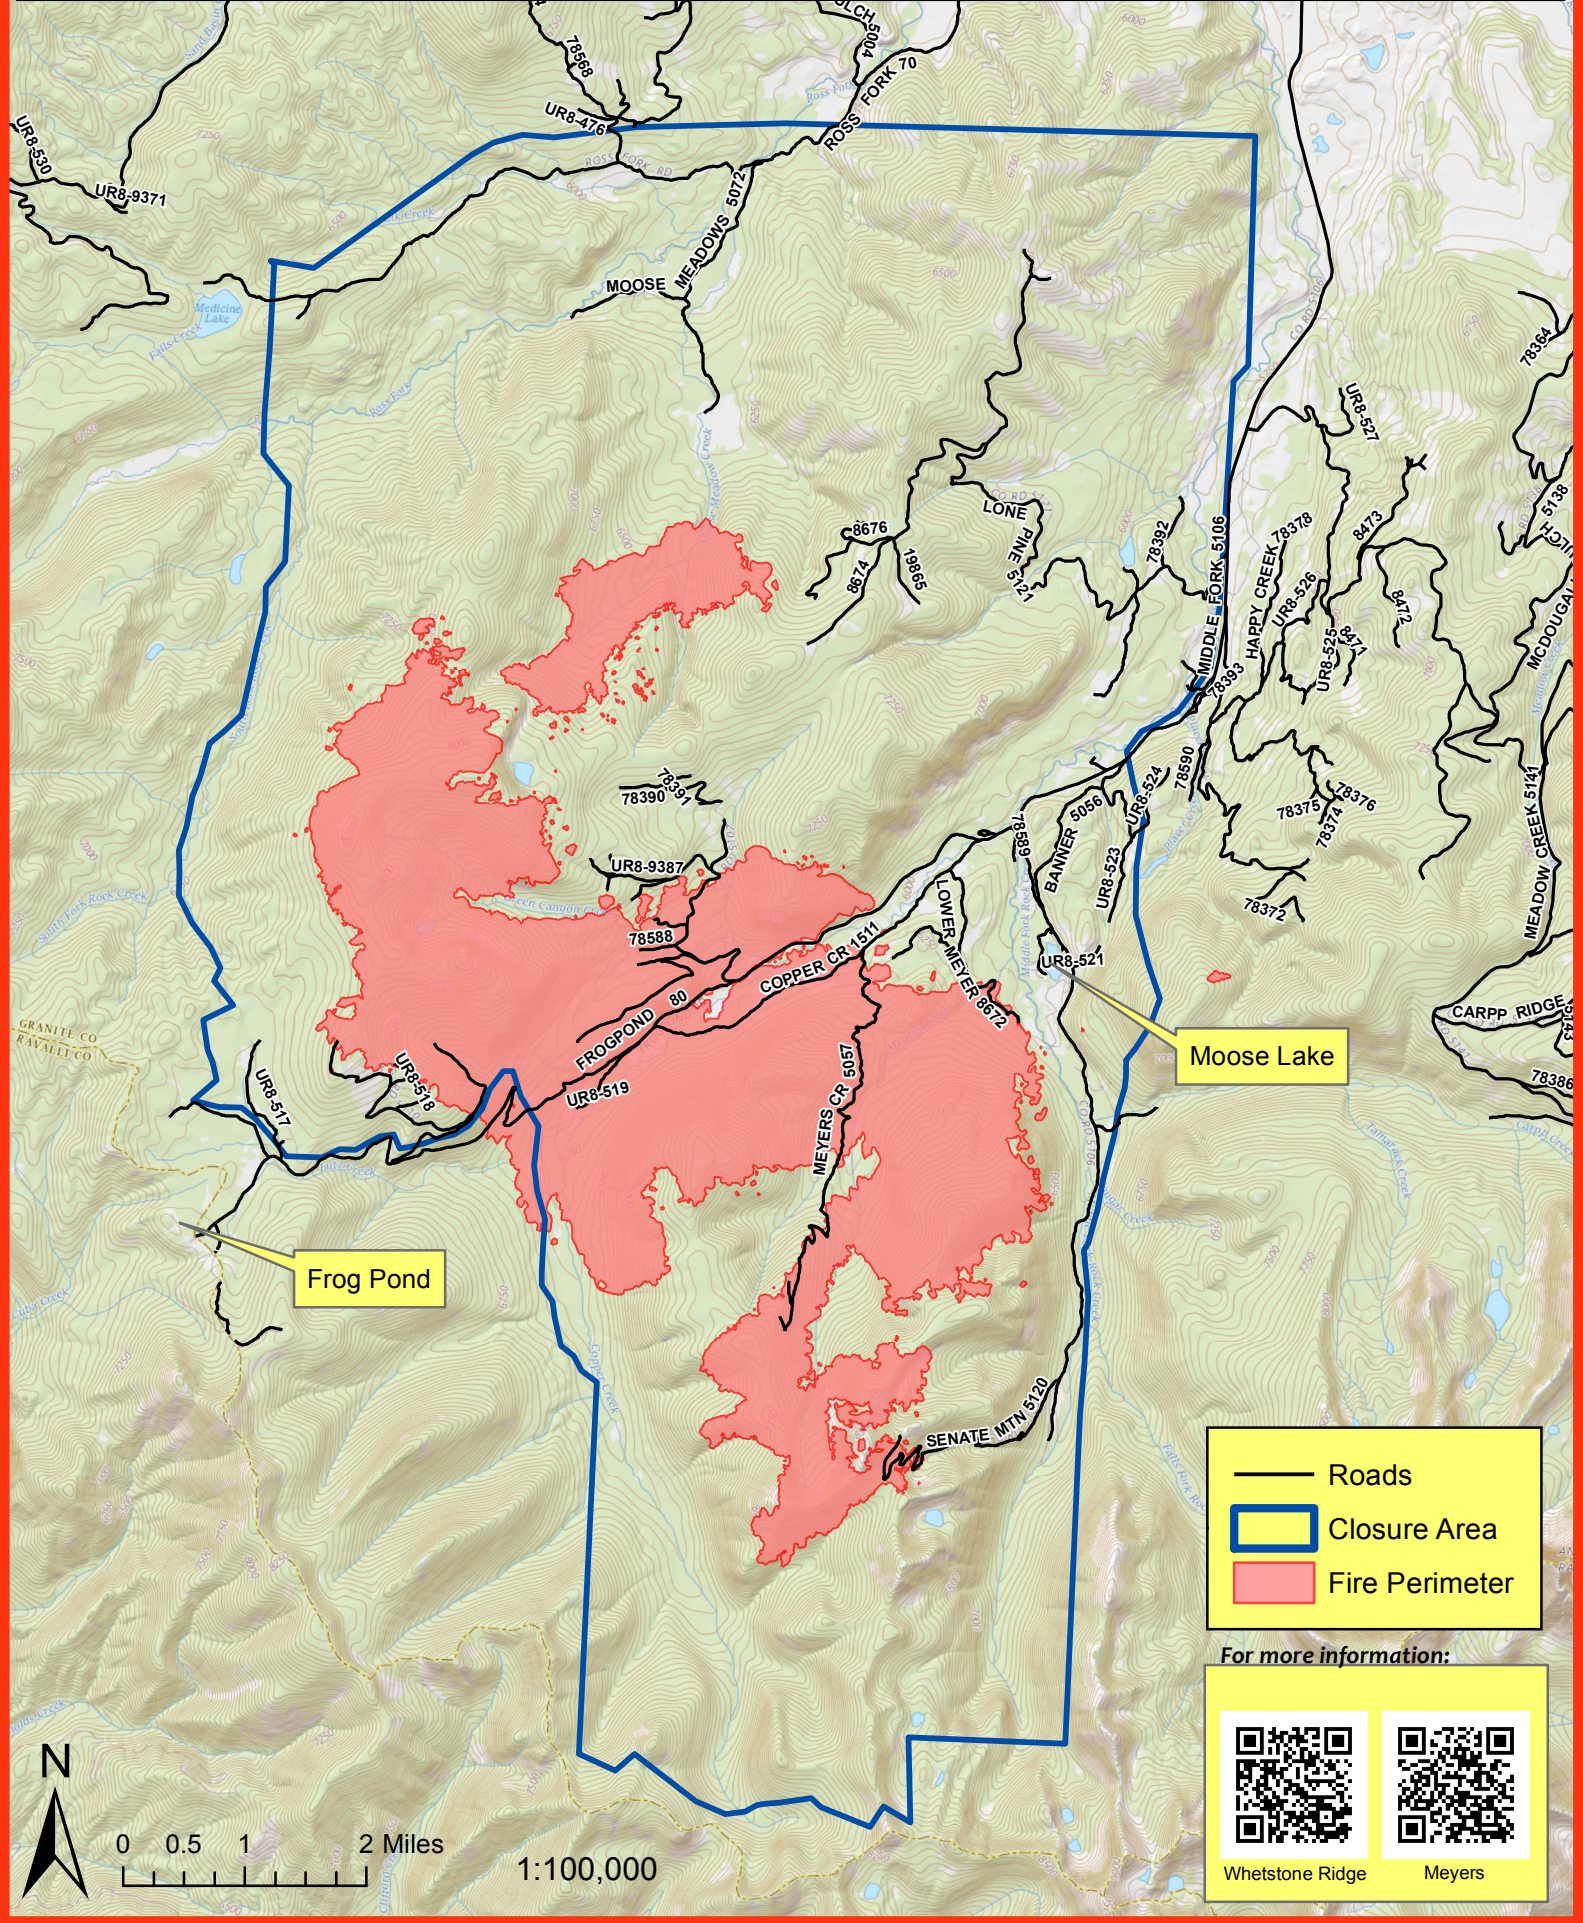

Meyers Fire MT-BDF-002217

August 4, 2017

Fire Acres as of August 4, 2017:
12,120

Frog Pond

Moose Lake

— Roads
□ Closure Area
■ Fire Perimeter

For more information:

Whetstone Ridge Meyers

0 0.5 1 2 Miles

1:100,000