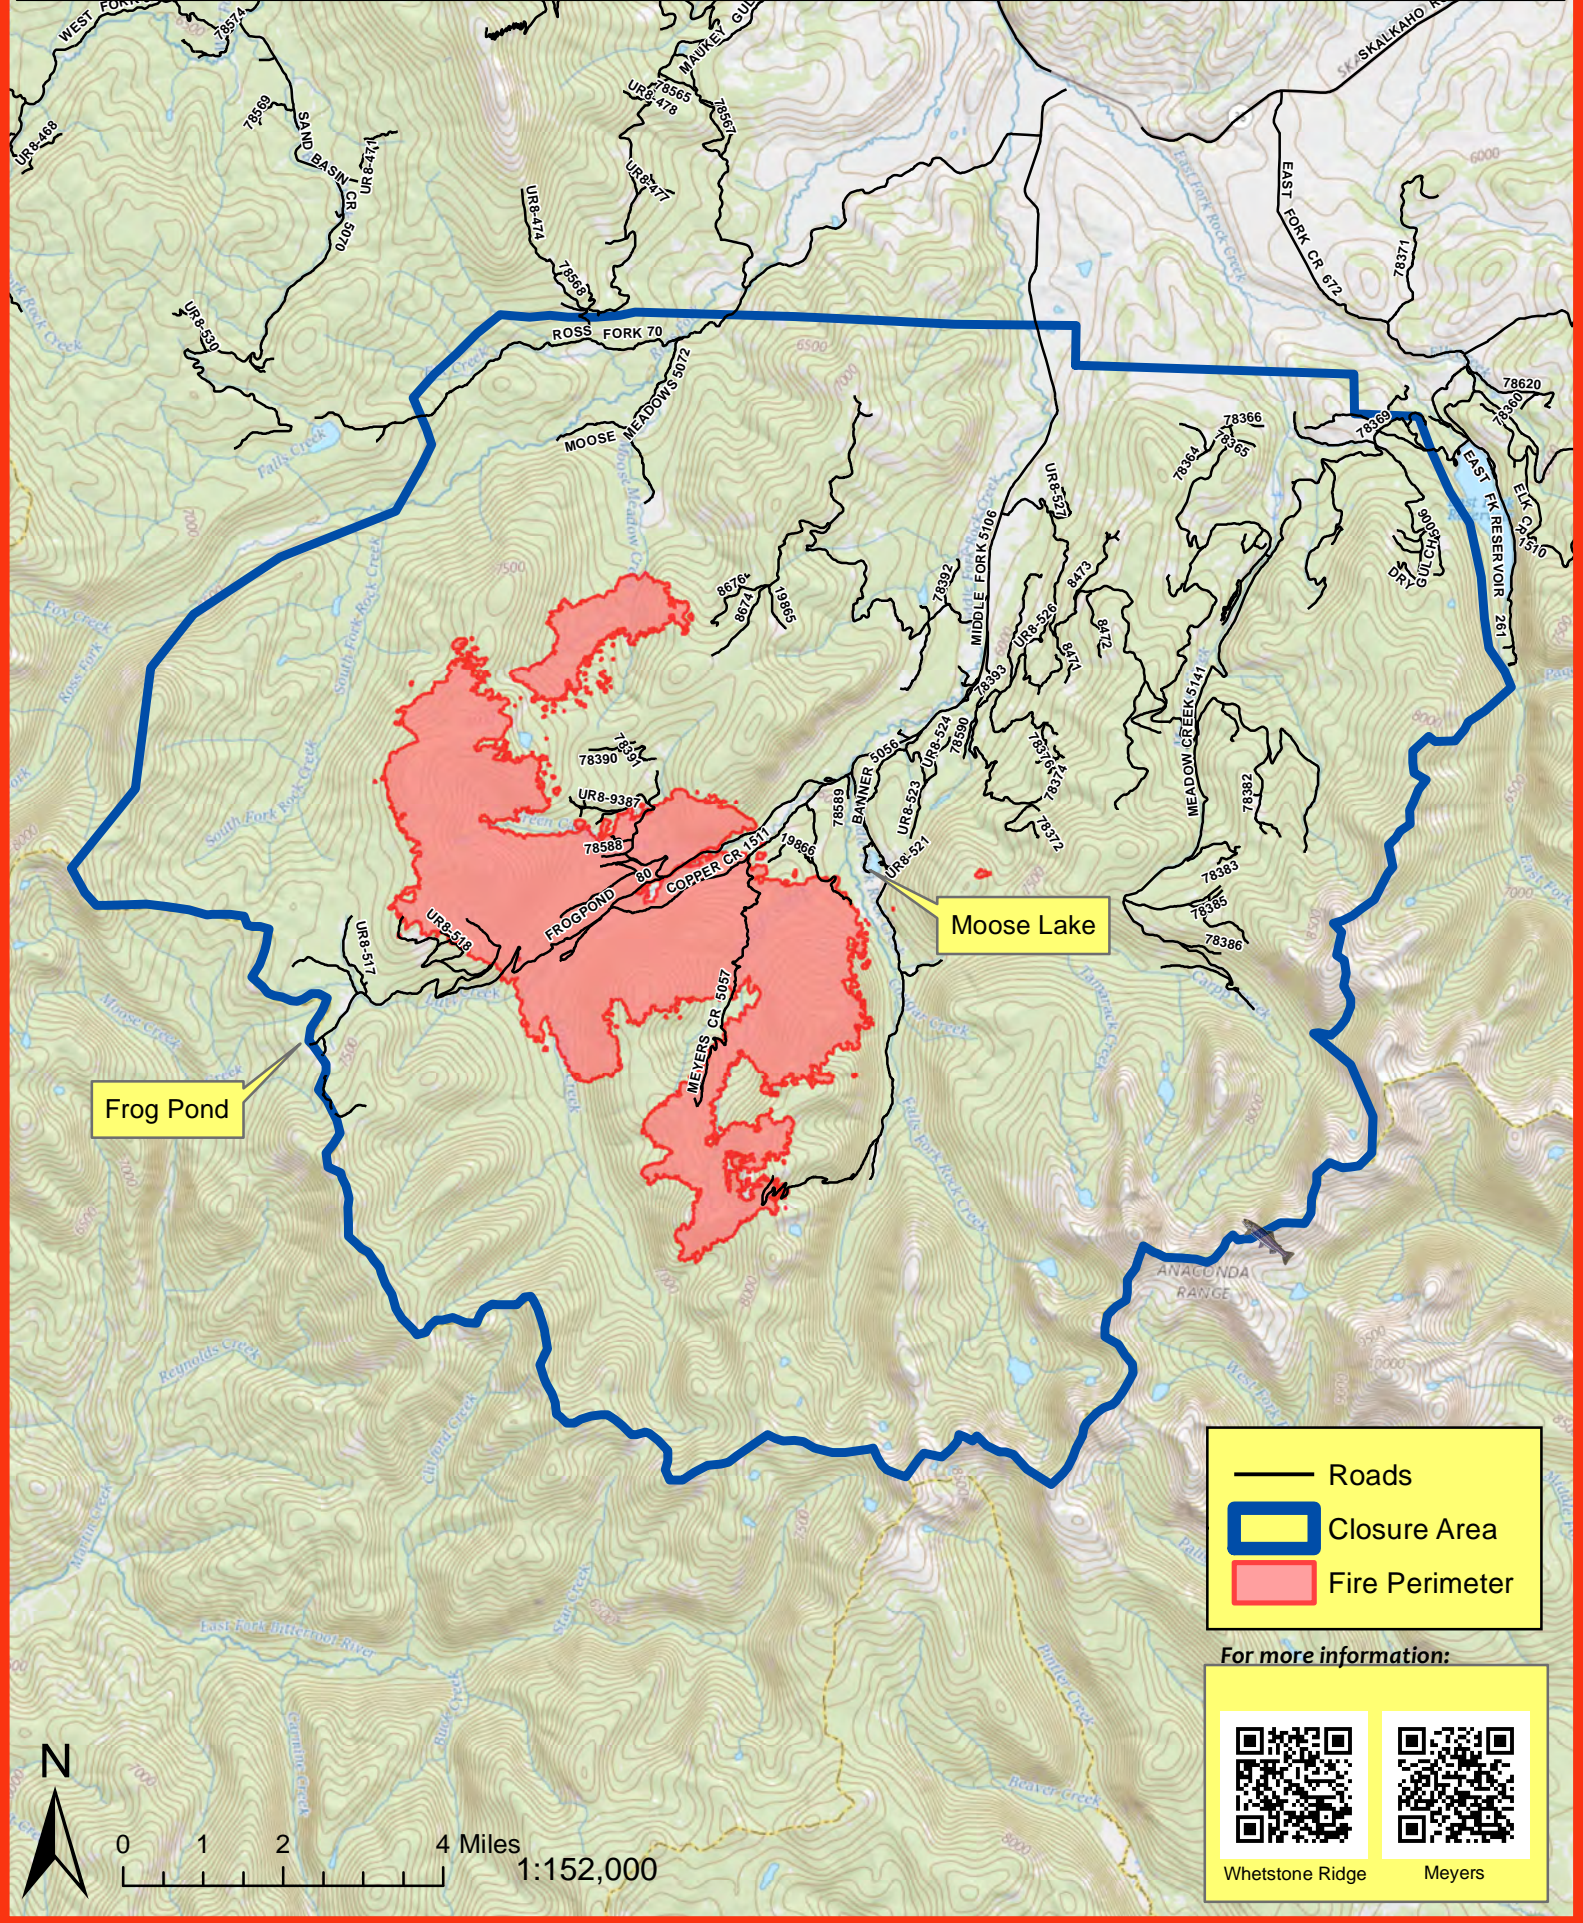

Meyers Fire MT-BDF-002217

August 4, 2017

Fire Acres as of August 4, 2017:
12,120

Frog Pond

Moose Lake

— Roads
[Blue Outline] Closure Area
[Red Shaded] Fire Perimeter

For more information:

Whetstone Ridge Meyers

N
0 1 2 4 Miles
1:152,000