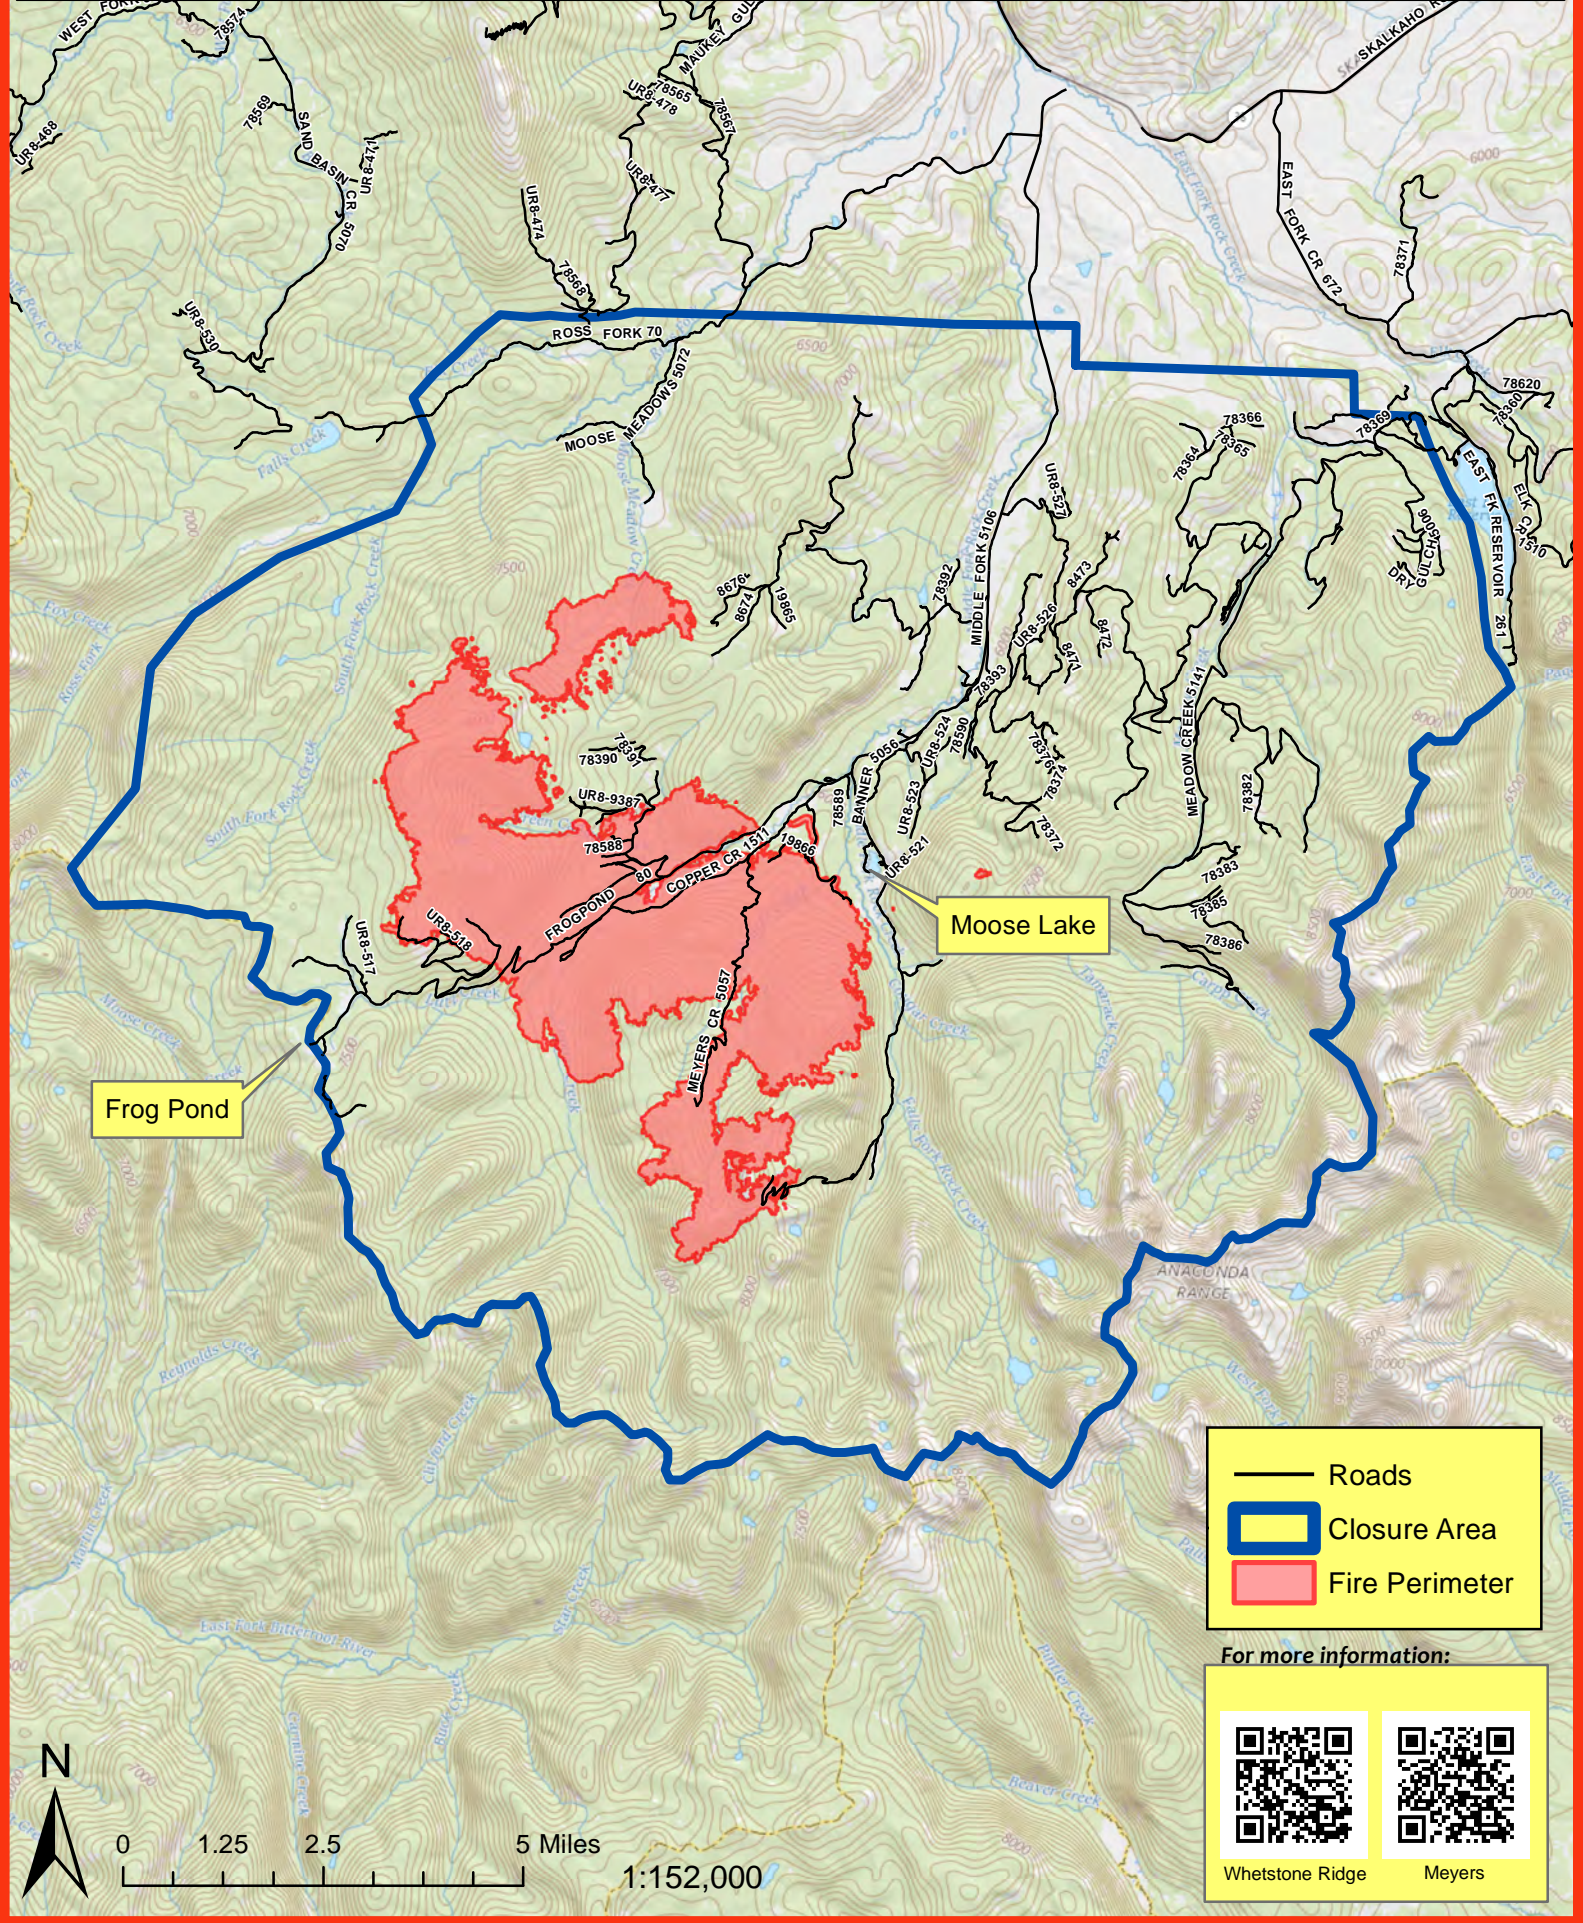

# Meyers Fire MT-BDF-002217

August 5, 2017

Fire Acres as of August 5, 2017:  
12,777

Frog Pond

Moose Lake

— Roads  
□ Closure Area  
■ Fire Perimeter

For more information:

Whetstone Ridge      Meyers

N

0 1.25 2.5 5 Miles

1:152,000