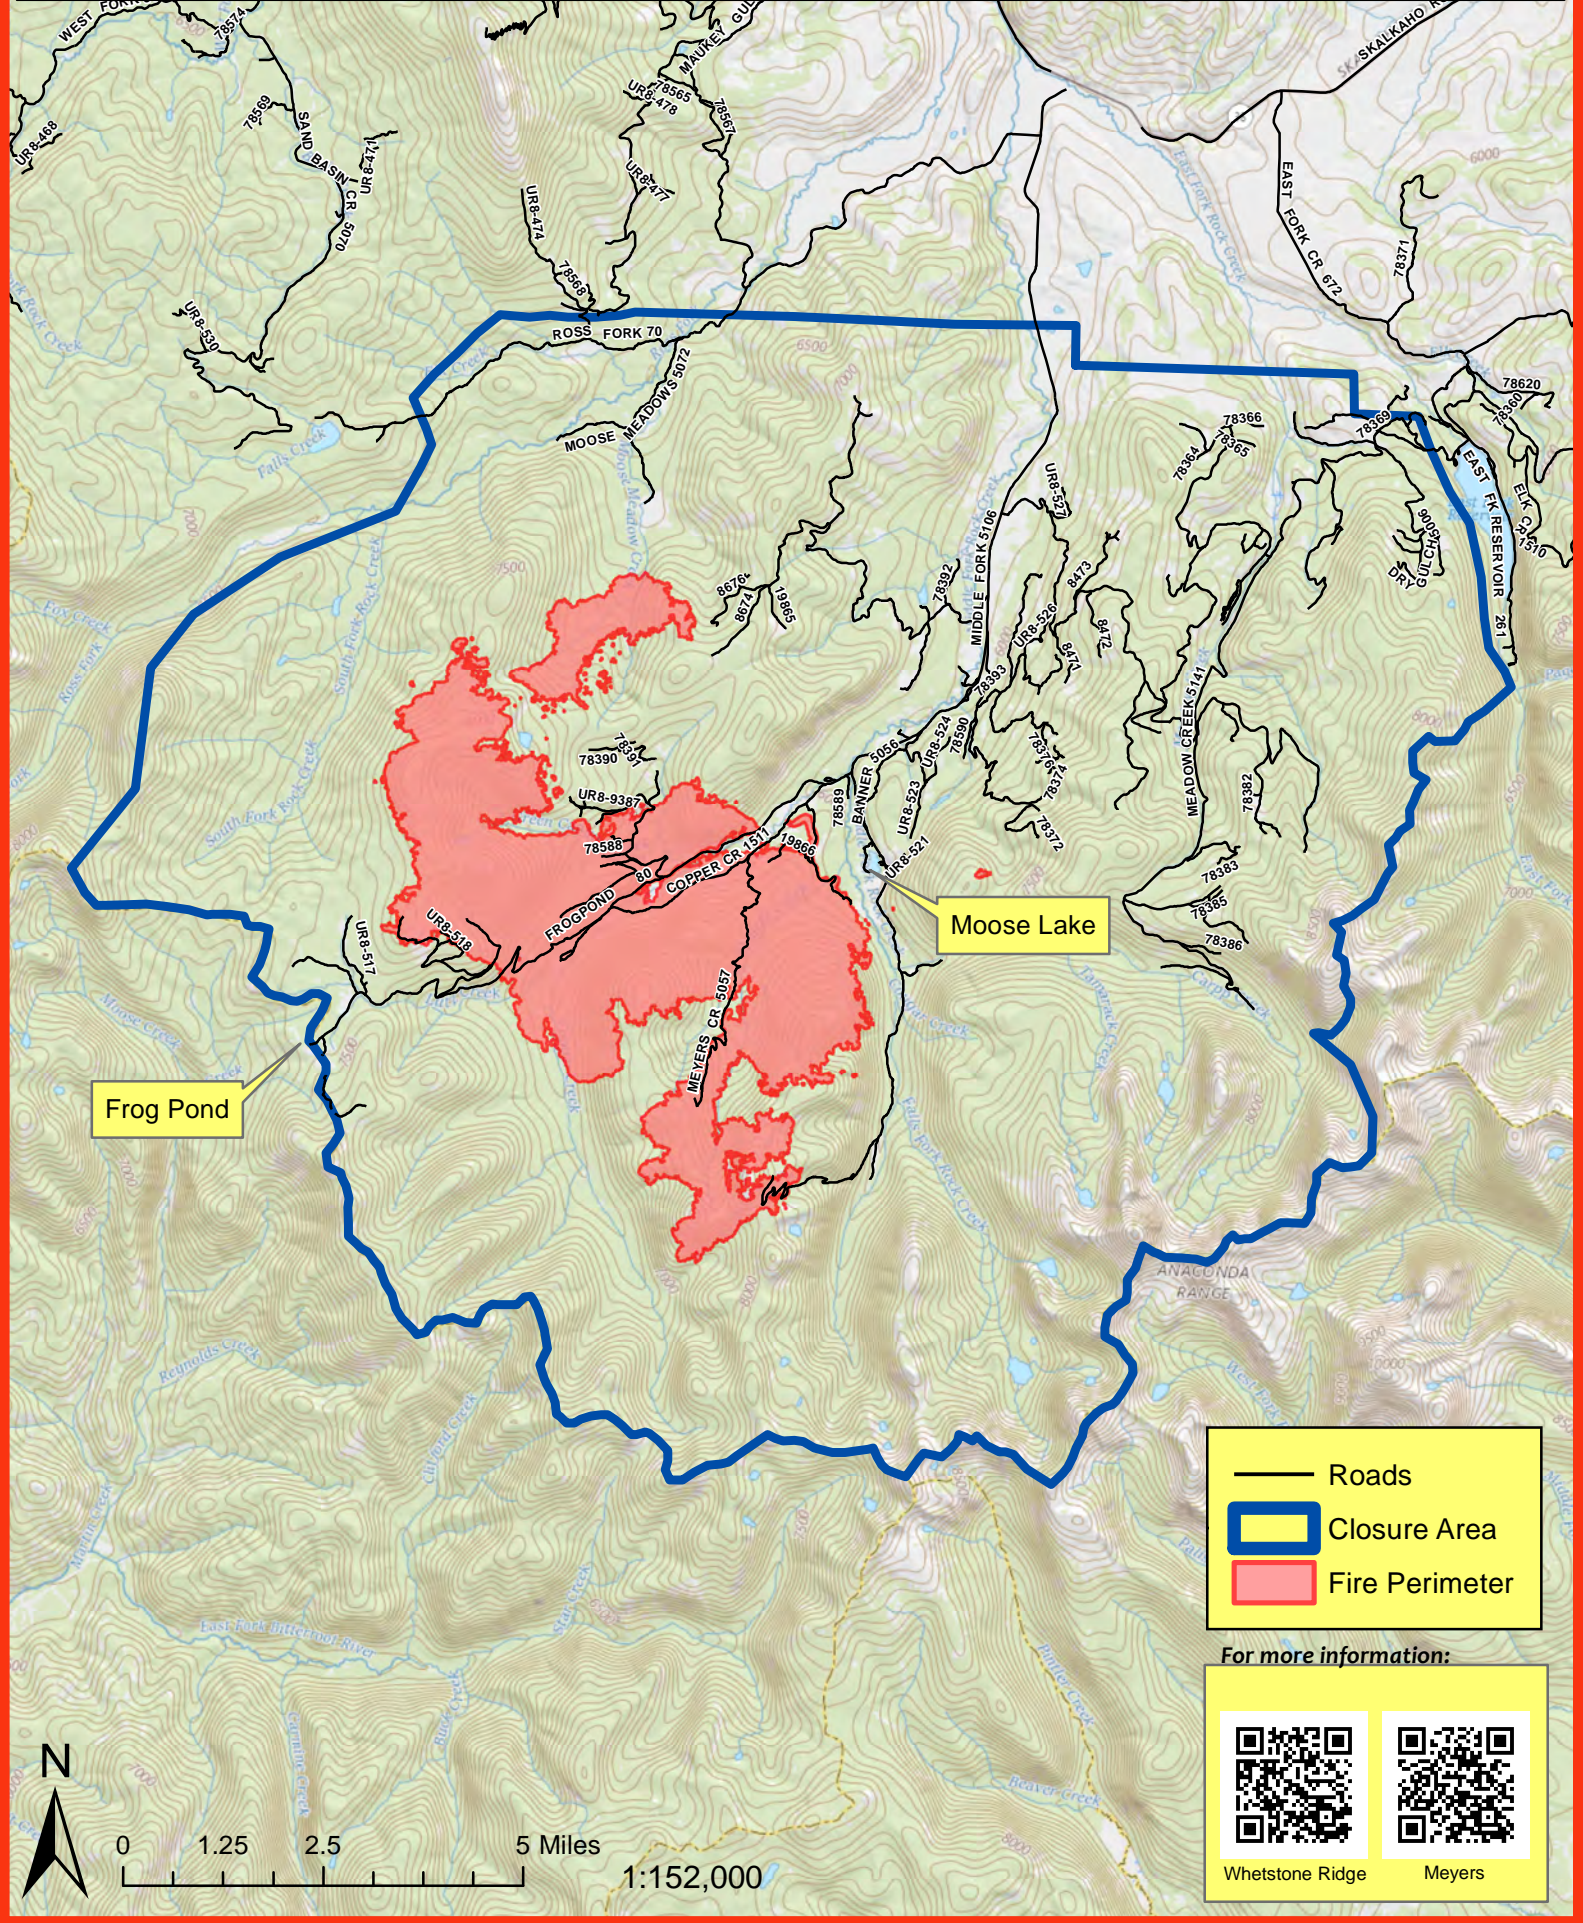

Meyers Fire MT-BDF-002217

August 6, 2017

Fire Acres as of August 6, 2017:
12,895

- Roads
- ▭ Closure Area
- ▭ Fire Perimeter

For more information:

Whetstone Ridge Meyers

0 1.25 2.5 5 Miles
1:152,000