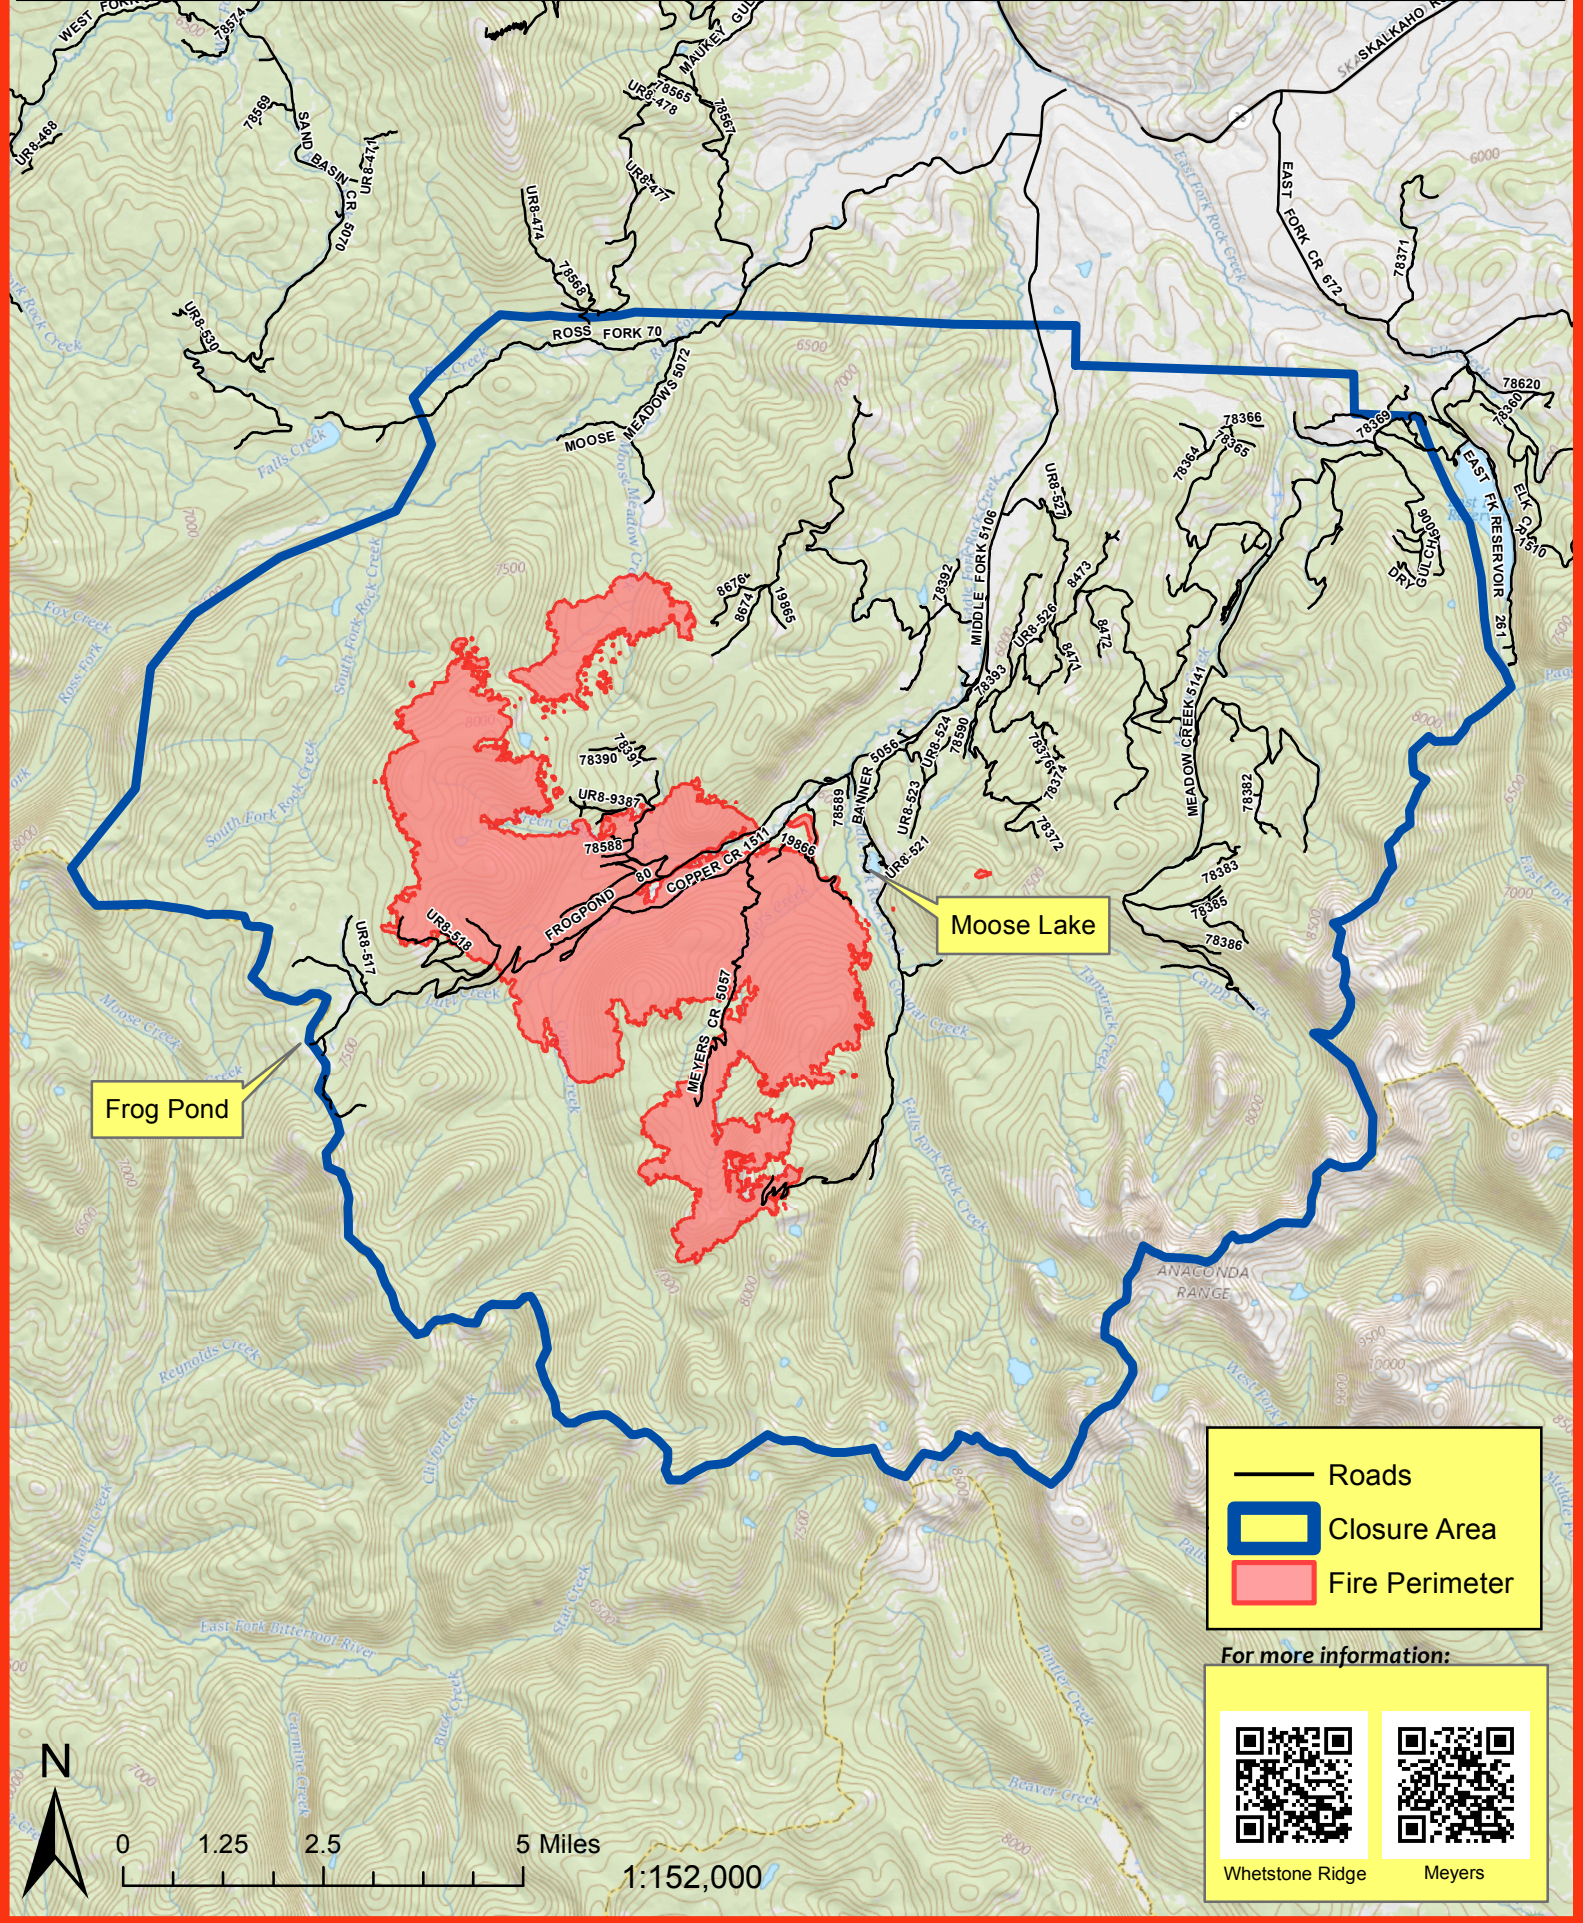

# Meyers Fire MT-BDF-002217

August 7, 2017

Fire Acres as of August 7, 2017:  
13,097

Frog Pond

Moose Lake

— Roads  
[Blue outline] Closure Area  
[Red fill] Fire Perimeter

For more information:

[QR Code] [QR Code]  
Whetstone Ridge Meyers

N  
0 1.25 2.5 5 Miles  
1:152,000