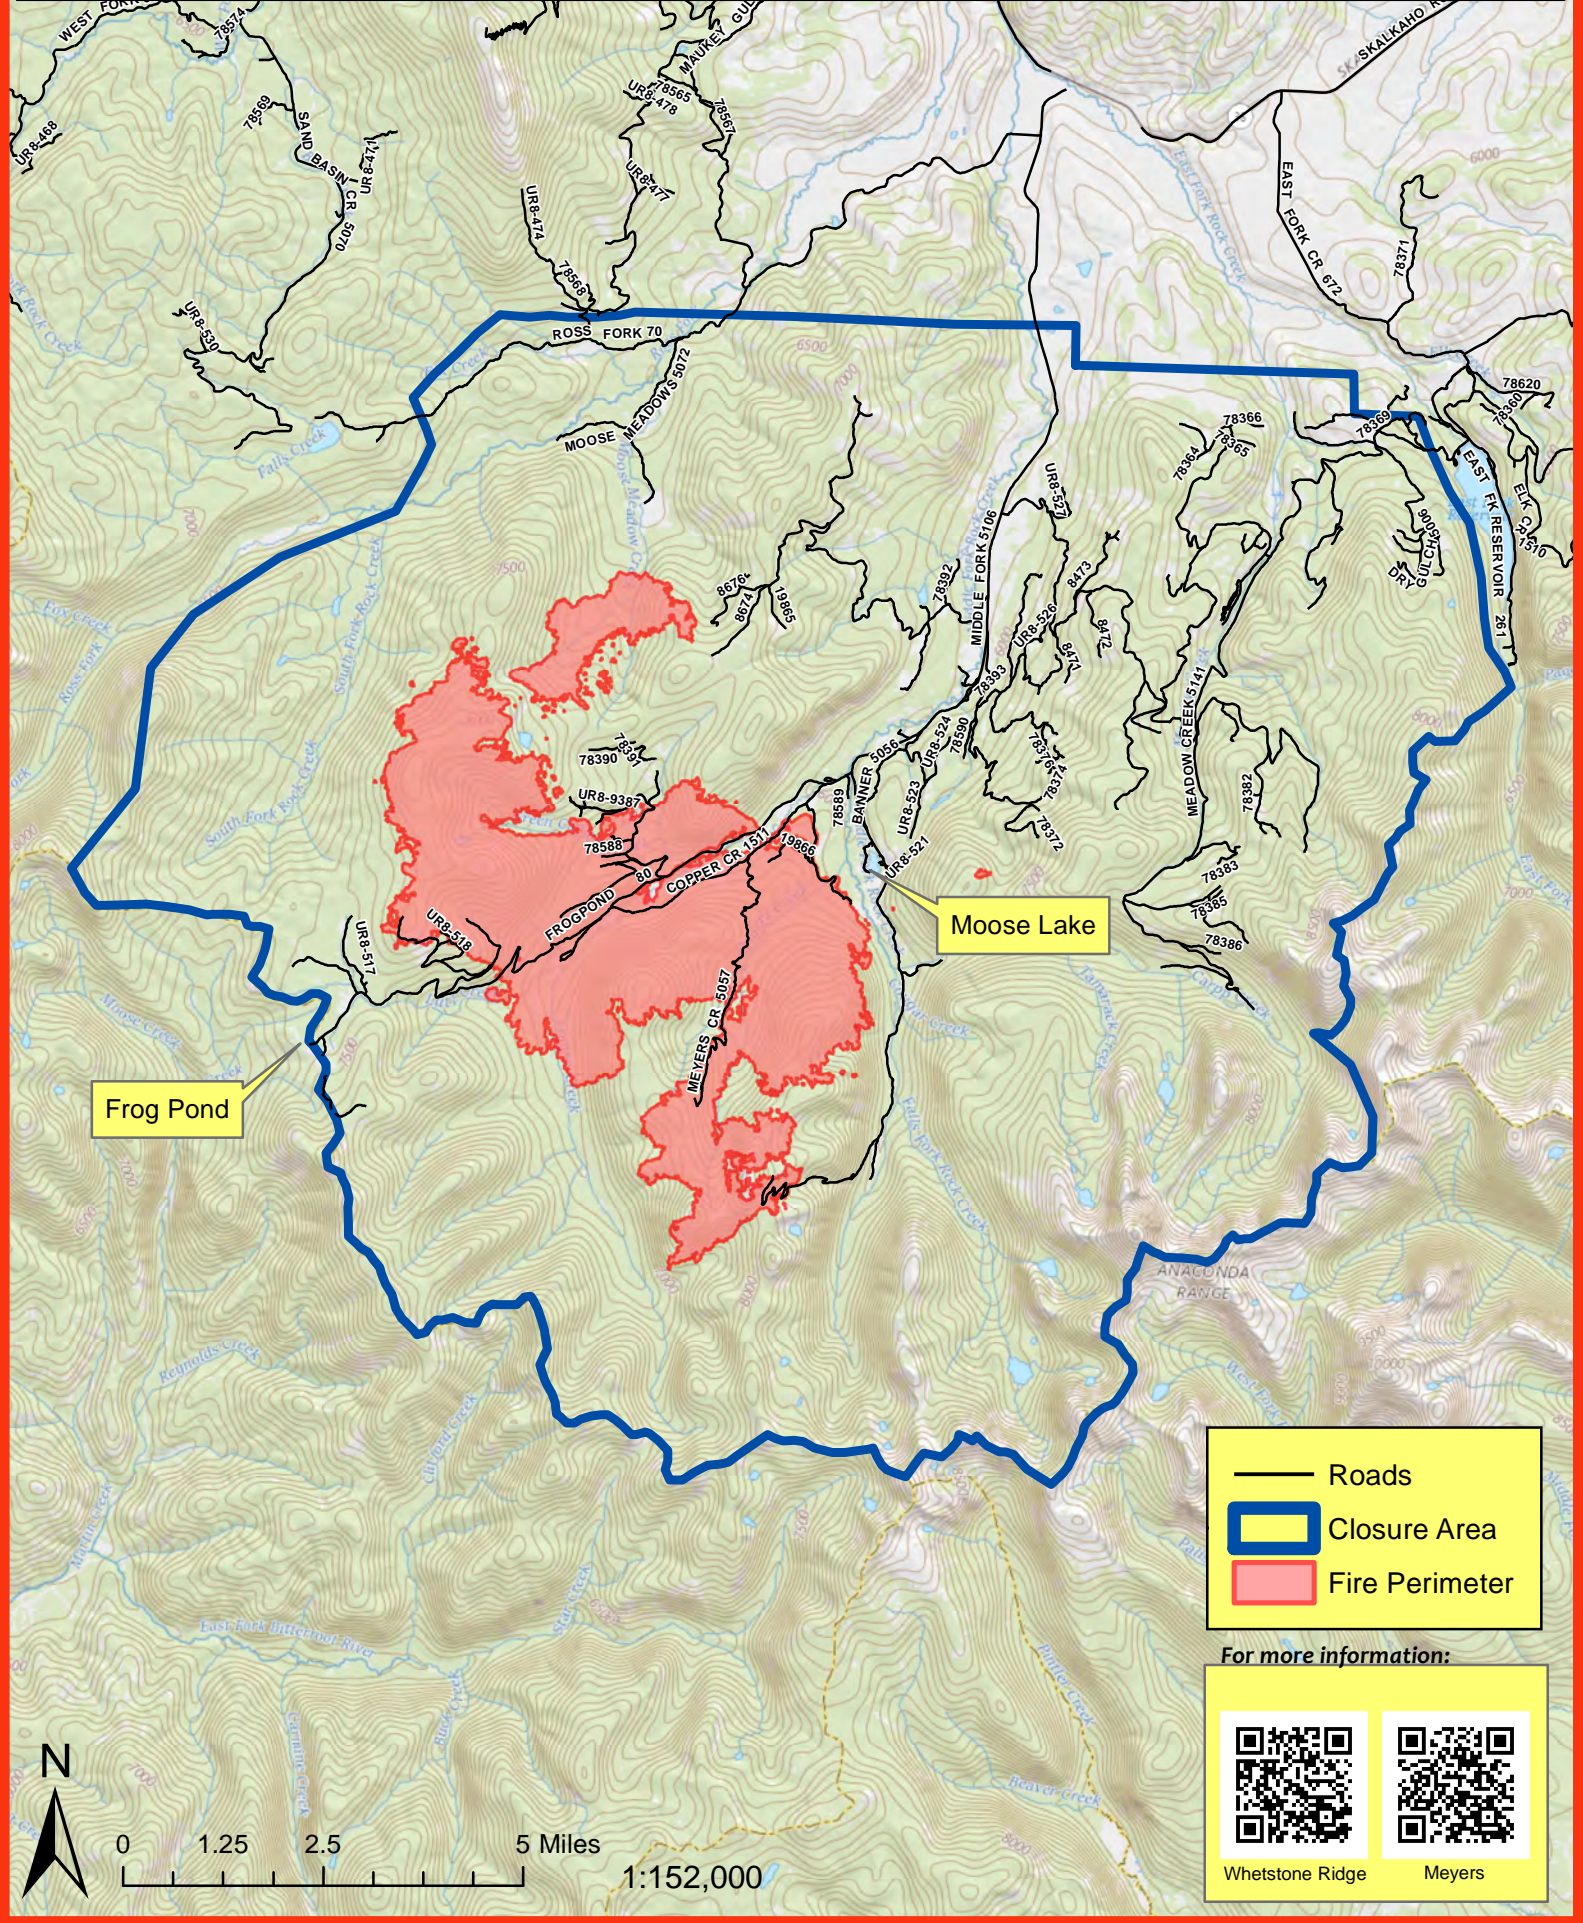

# Meyers Fire MT-BDF-002217

August 8, 2017

Fire Acres as of August 8, 2017:  
13,236

Frog Pond

Moose Lake

— Roads  
[Blue outline] Closure Area  
[Red fill] Fire Perimeter

For more information:

Whetstone Ridge  
 Meyers