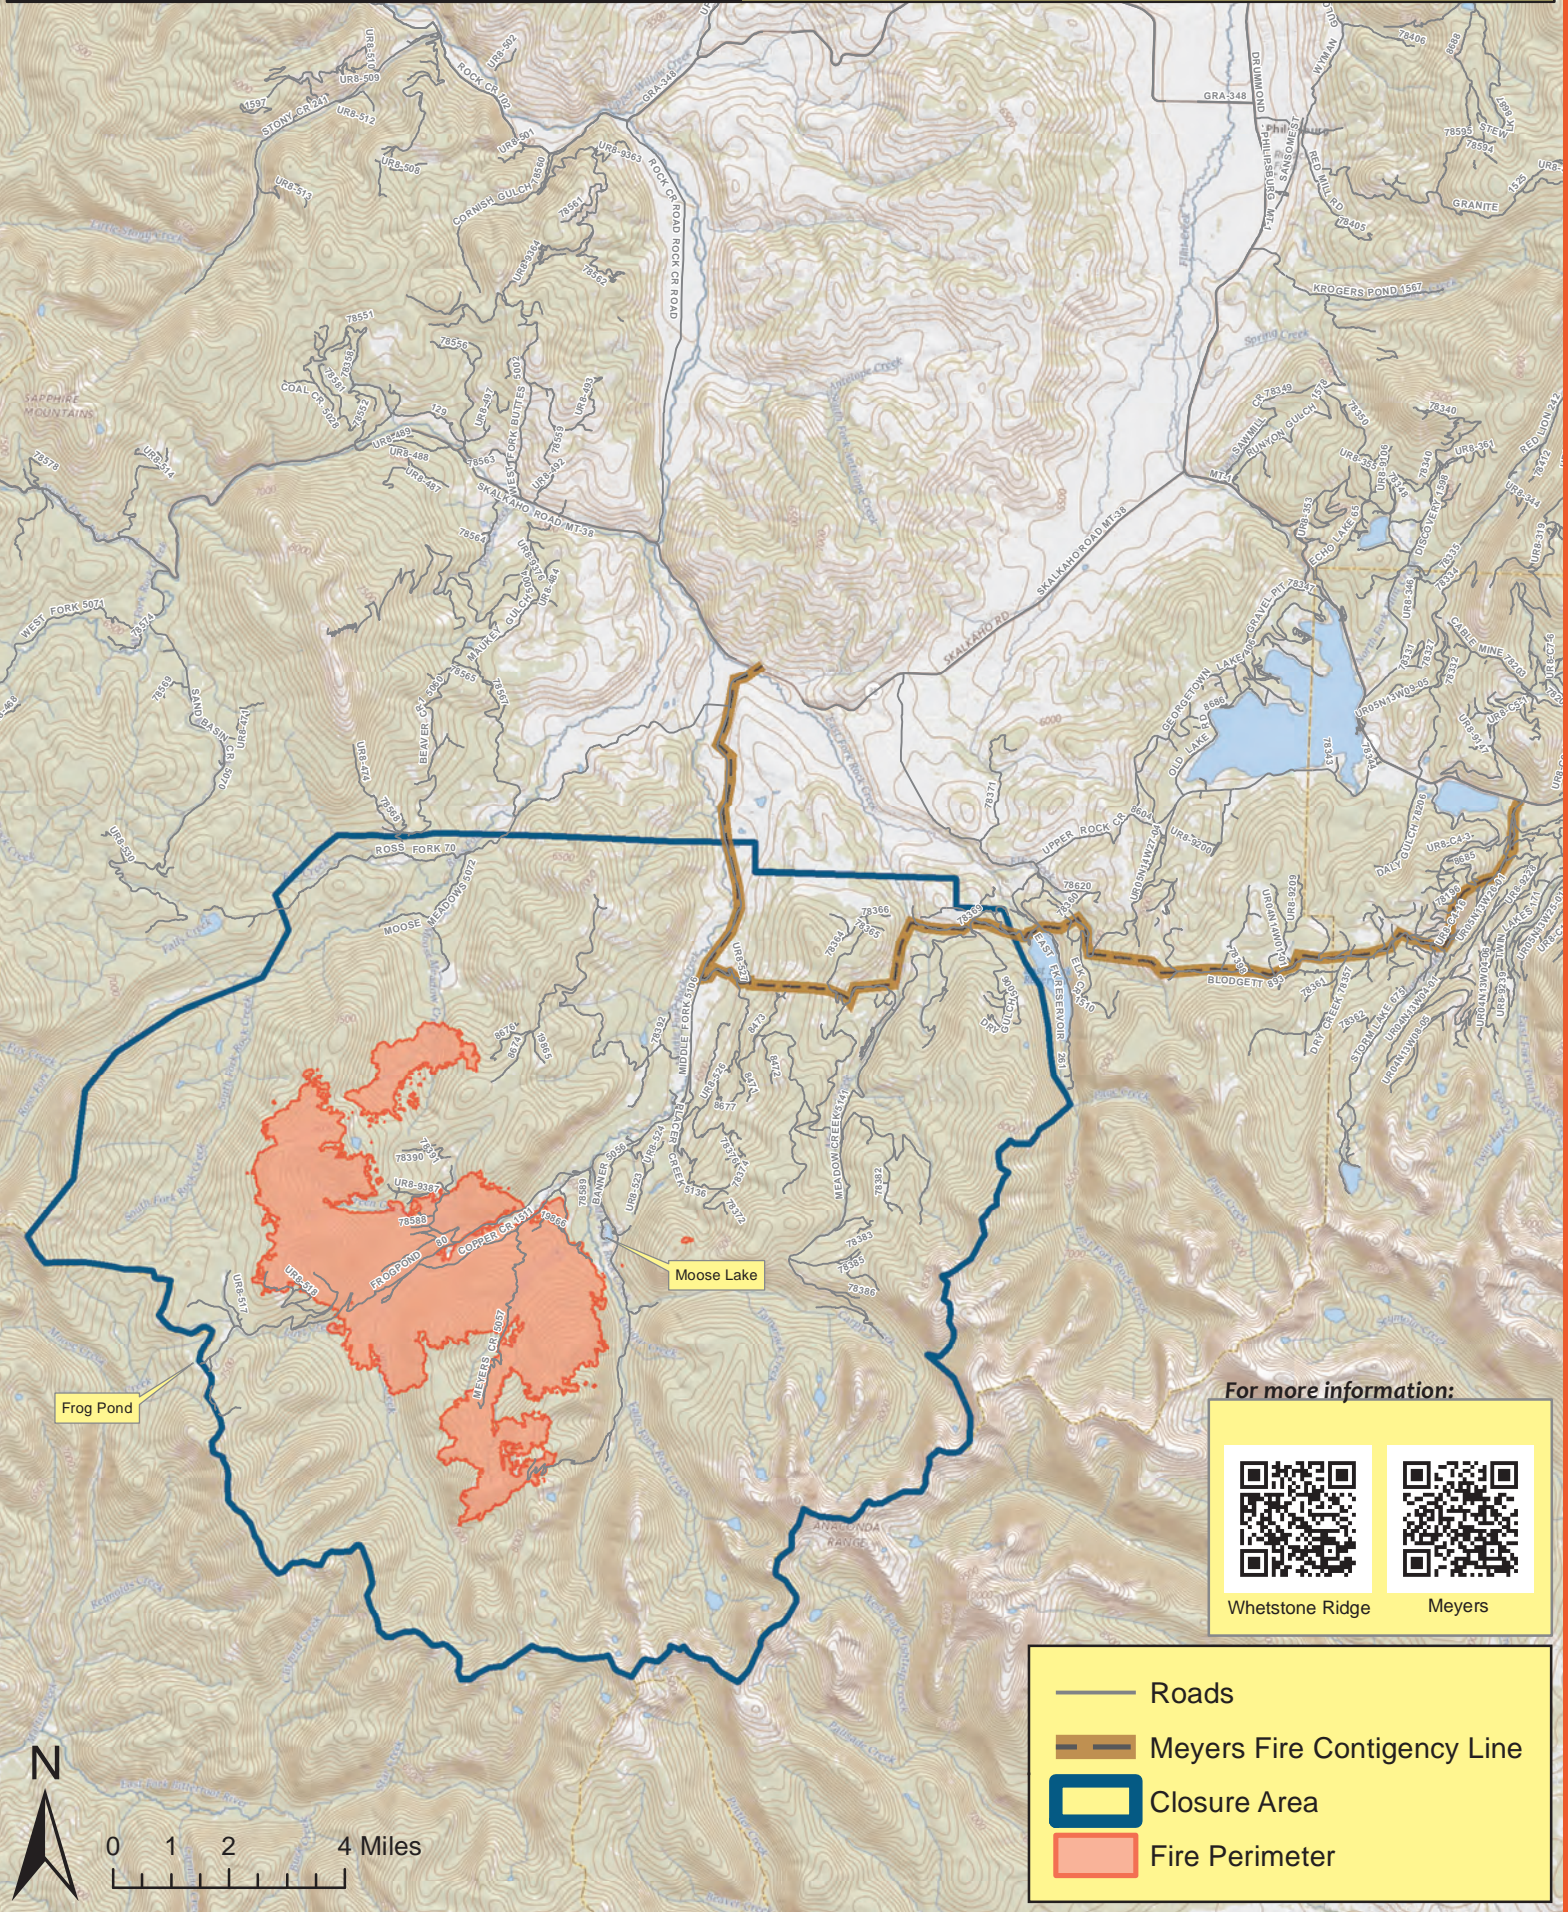

# Meyers Fire MT-BDF-002217

August 8, 2017

Fire Acres as of August 8, 2017:  
13,236

For more information:

Whetstone Ridge

Meyers

- Roads
- Meyers Fire Contingency Line
- Closure Area
- Fire Perimeter