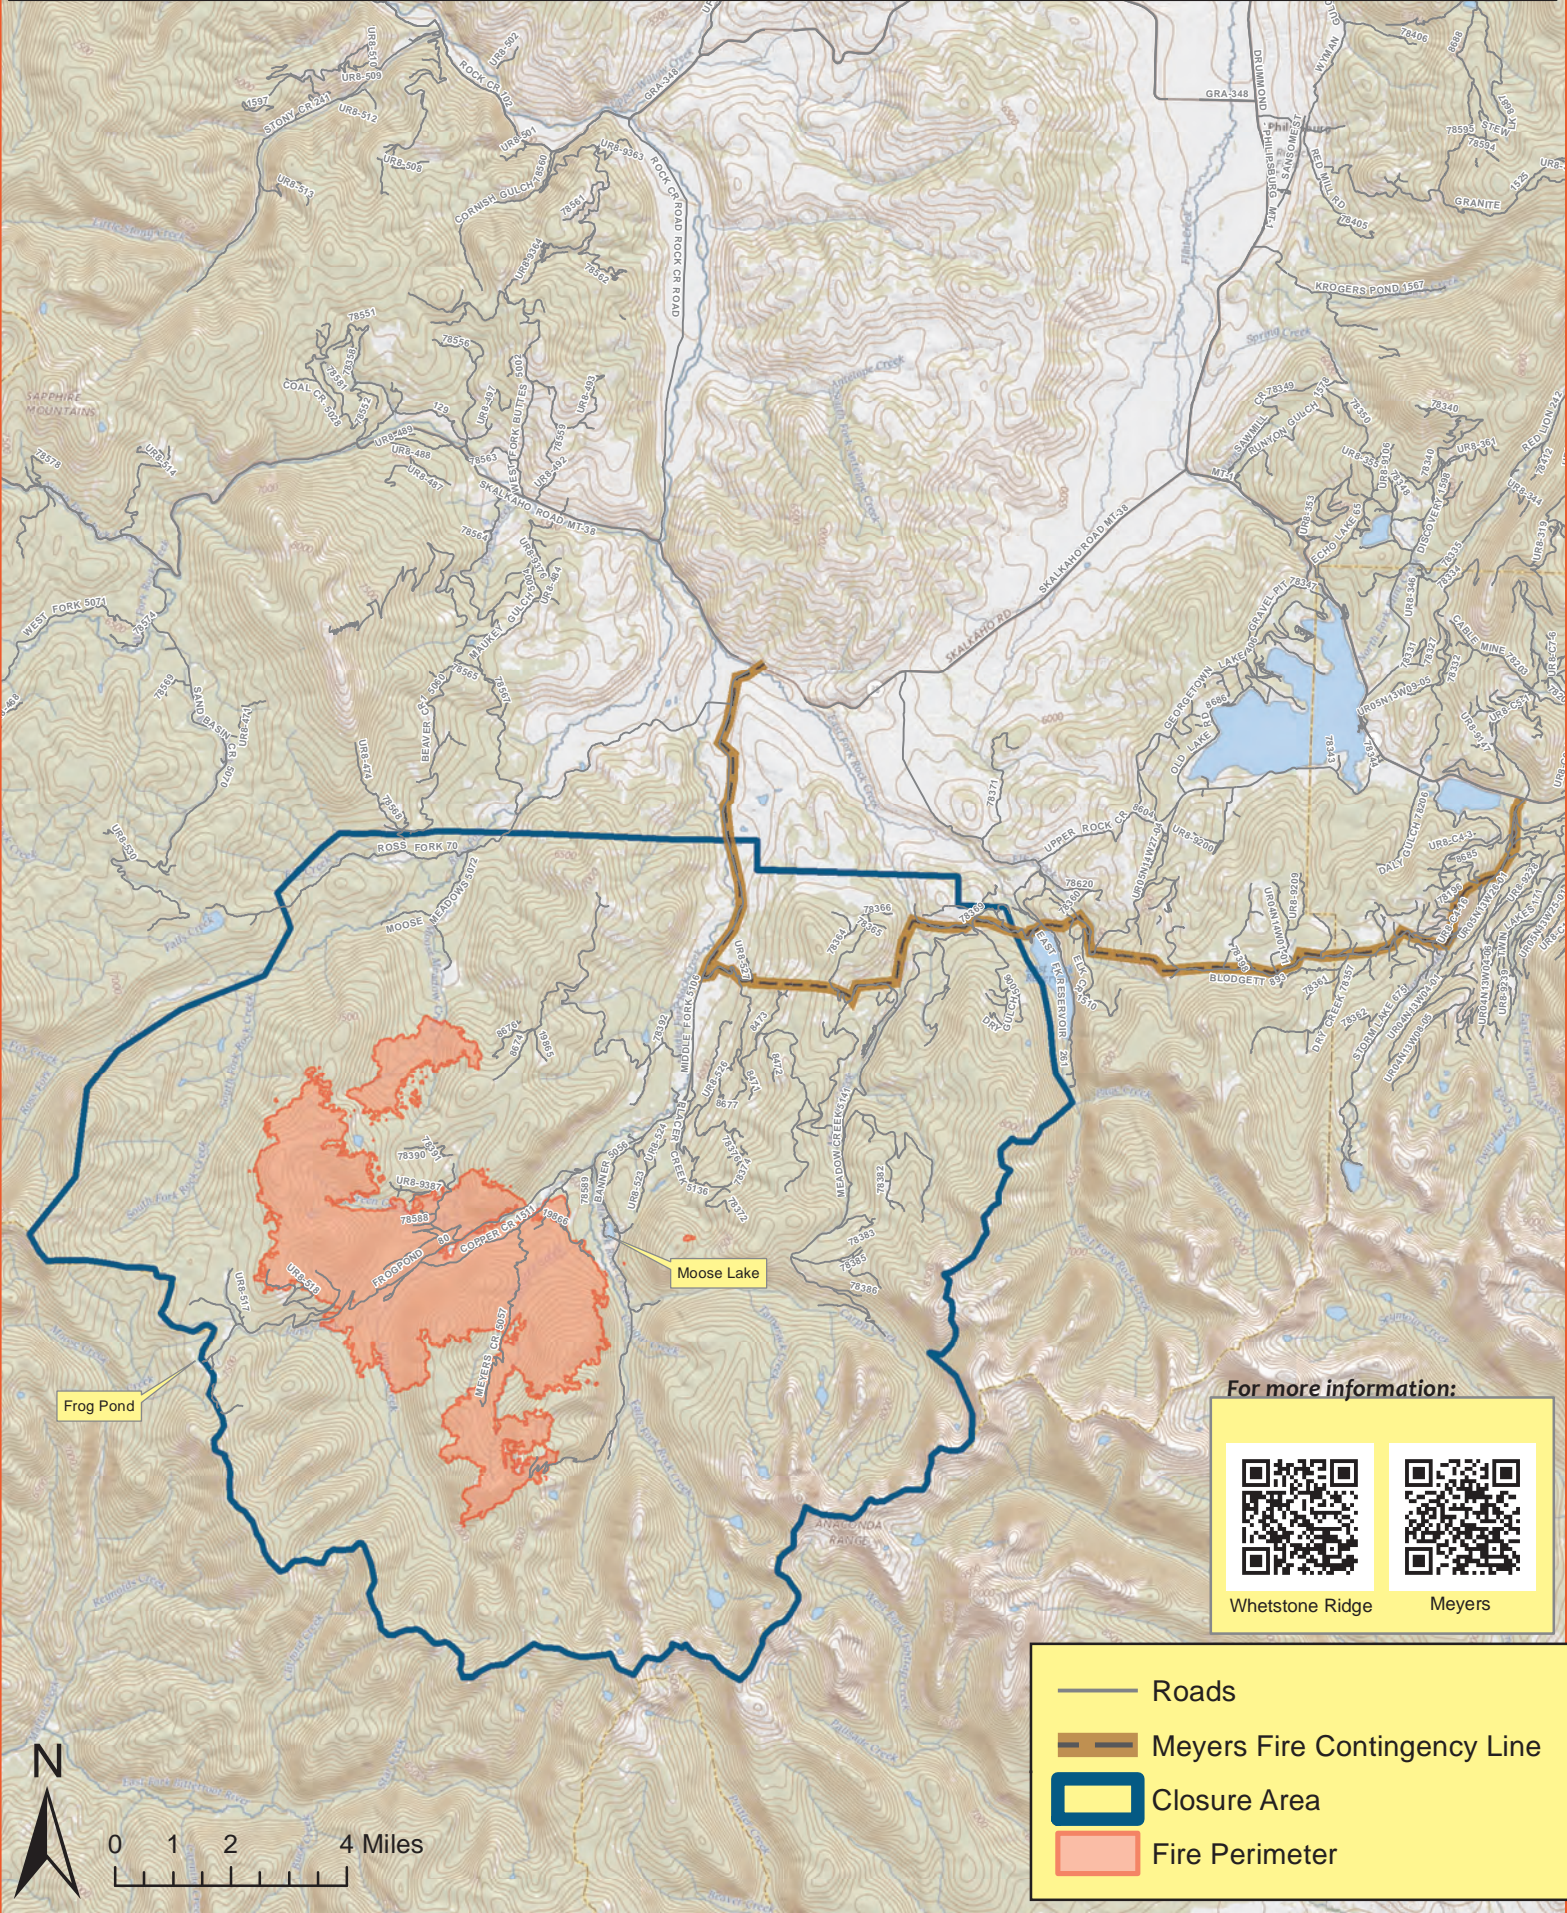

Meyers Fire MT-BDF-002217

August 9, 2017

Fire Acres as of August 9, 2017:
13,236

Frog Pond

Moose Lake

For more information:

Whetstone Ridge

Meyers

- Roads
- Meyers Fire Contingency Line
- Closure Area
- Fire Perimeter