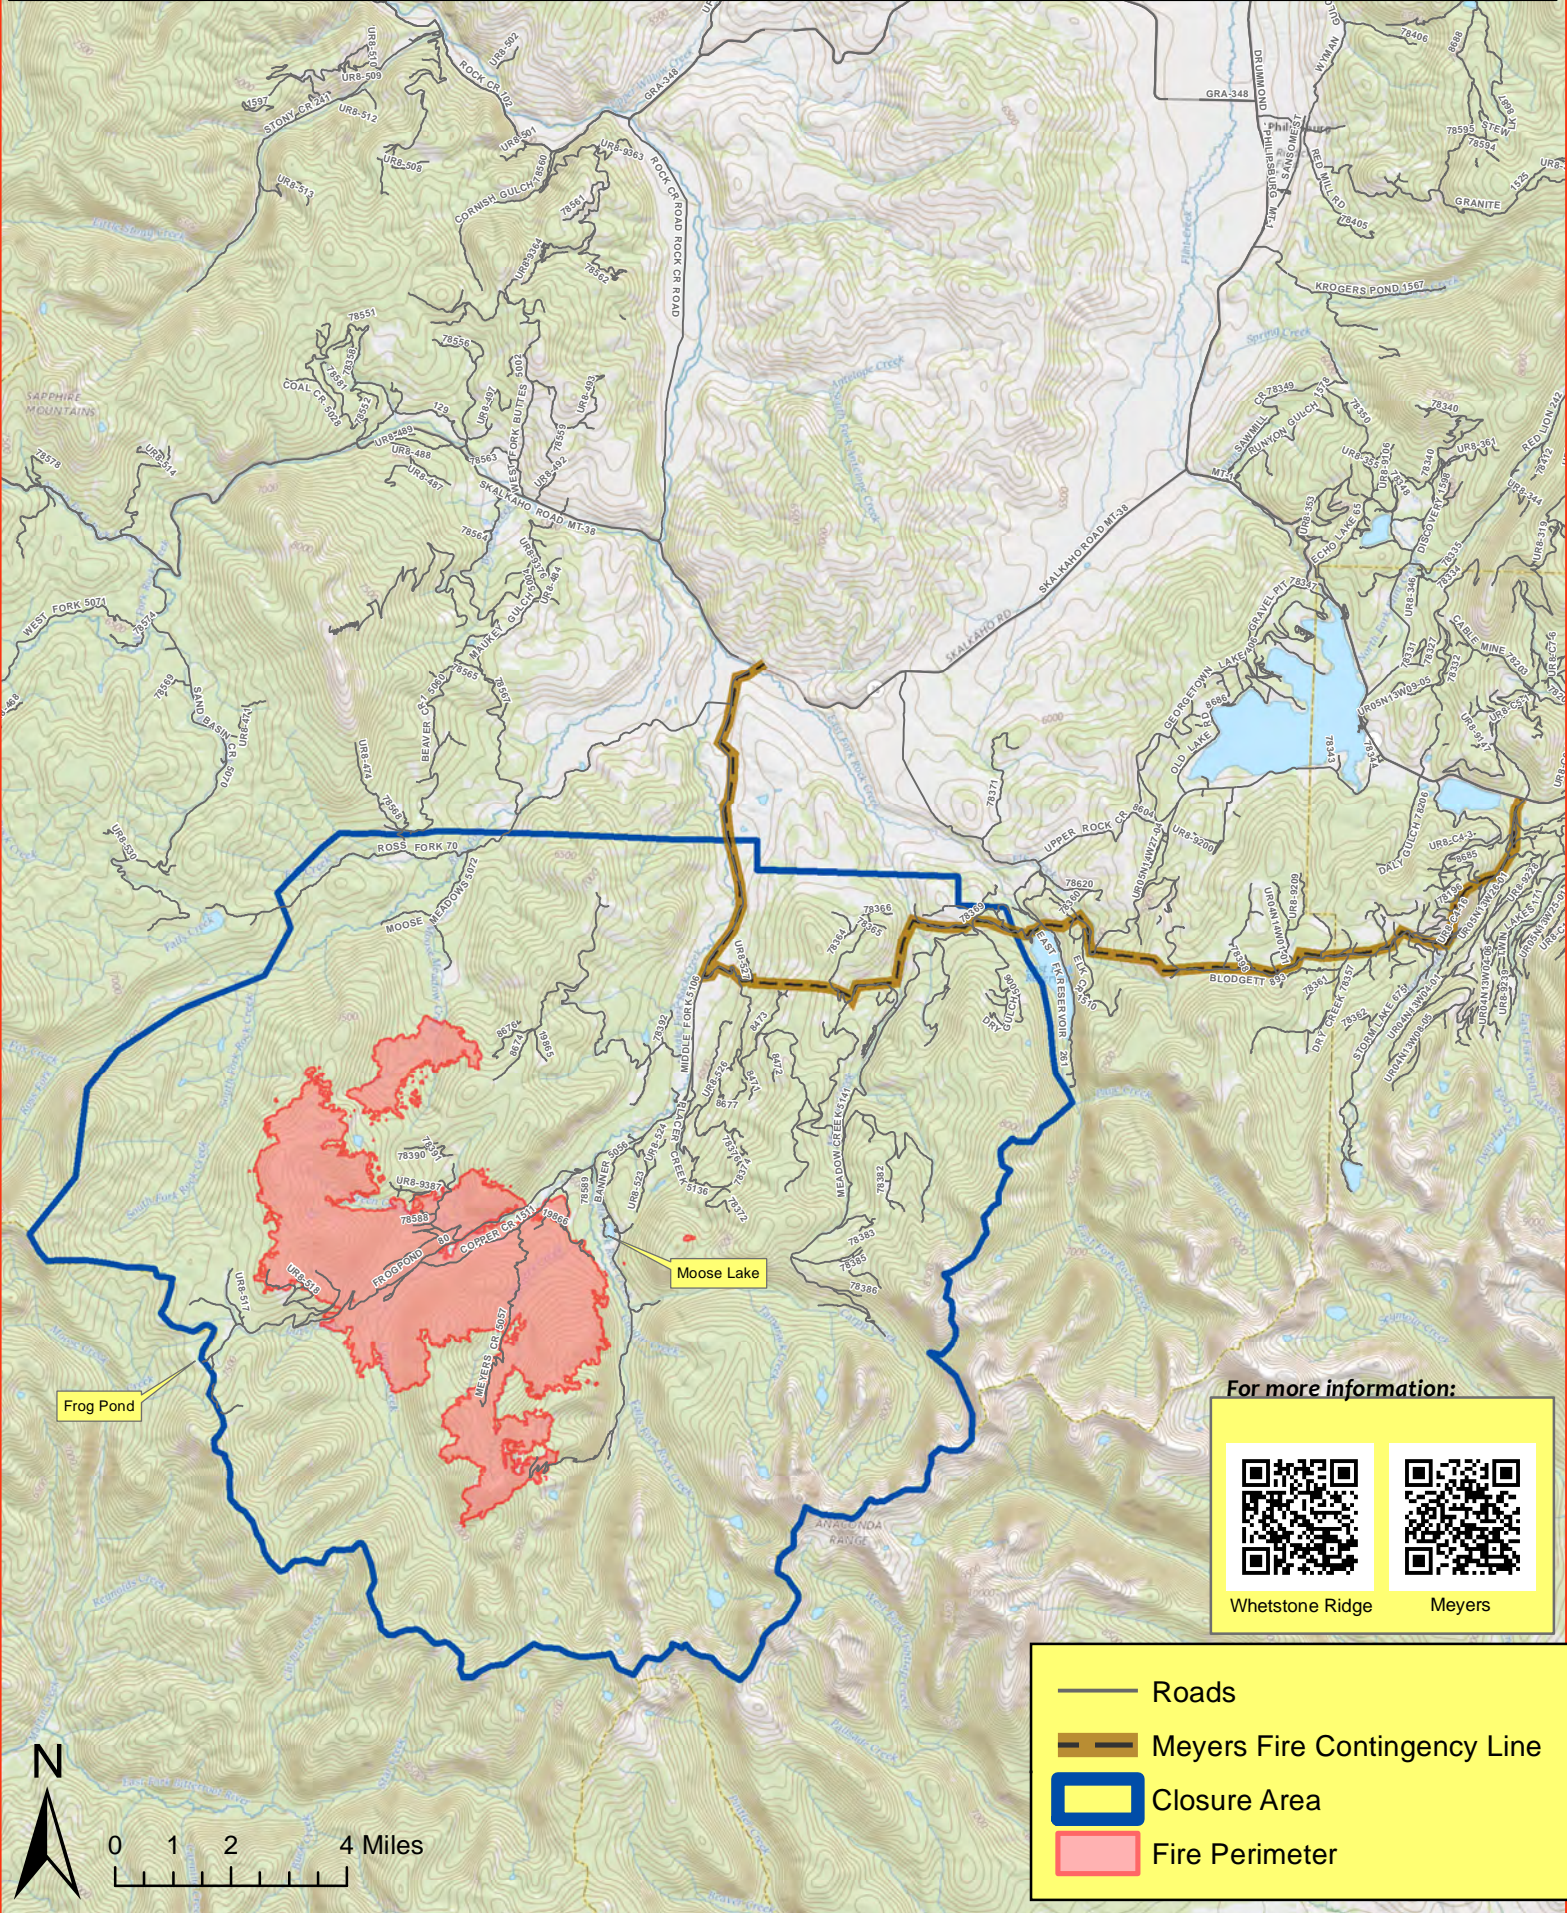

Meyers Fire MT-BDF-002217

August 10, 2017

Fire Acres as of August 9, 2017:
13,450

Frog Pond

Moose Lake

For more information:

Whetstone Ridge

Meyers

- Roads
- - - Meyers Fire Contingency Line
- Closure Area
- Fire Perimeter