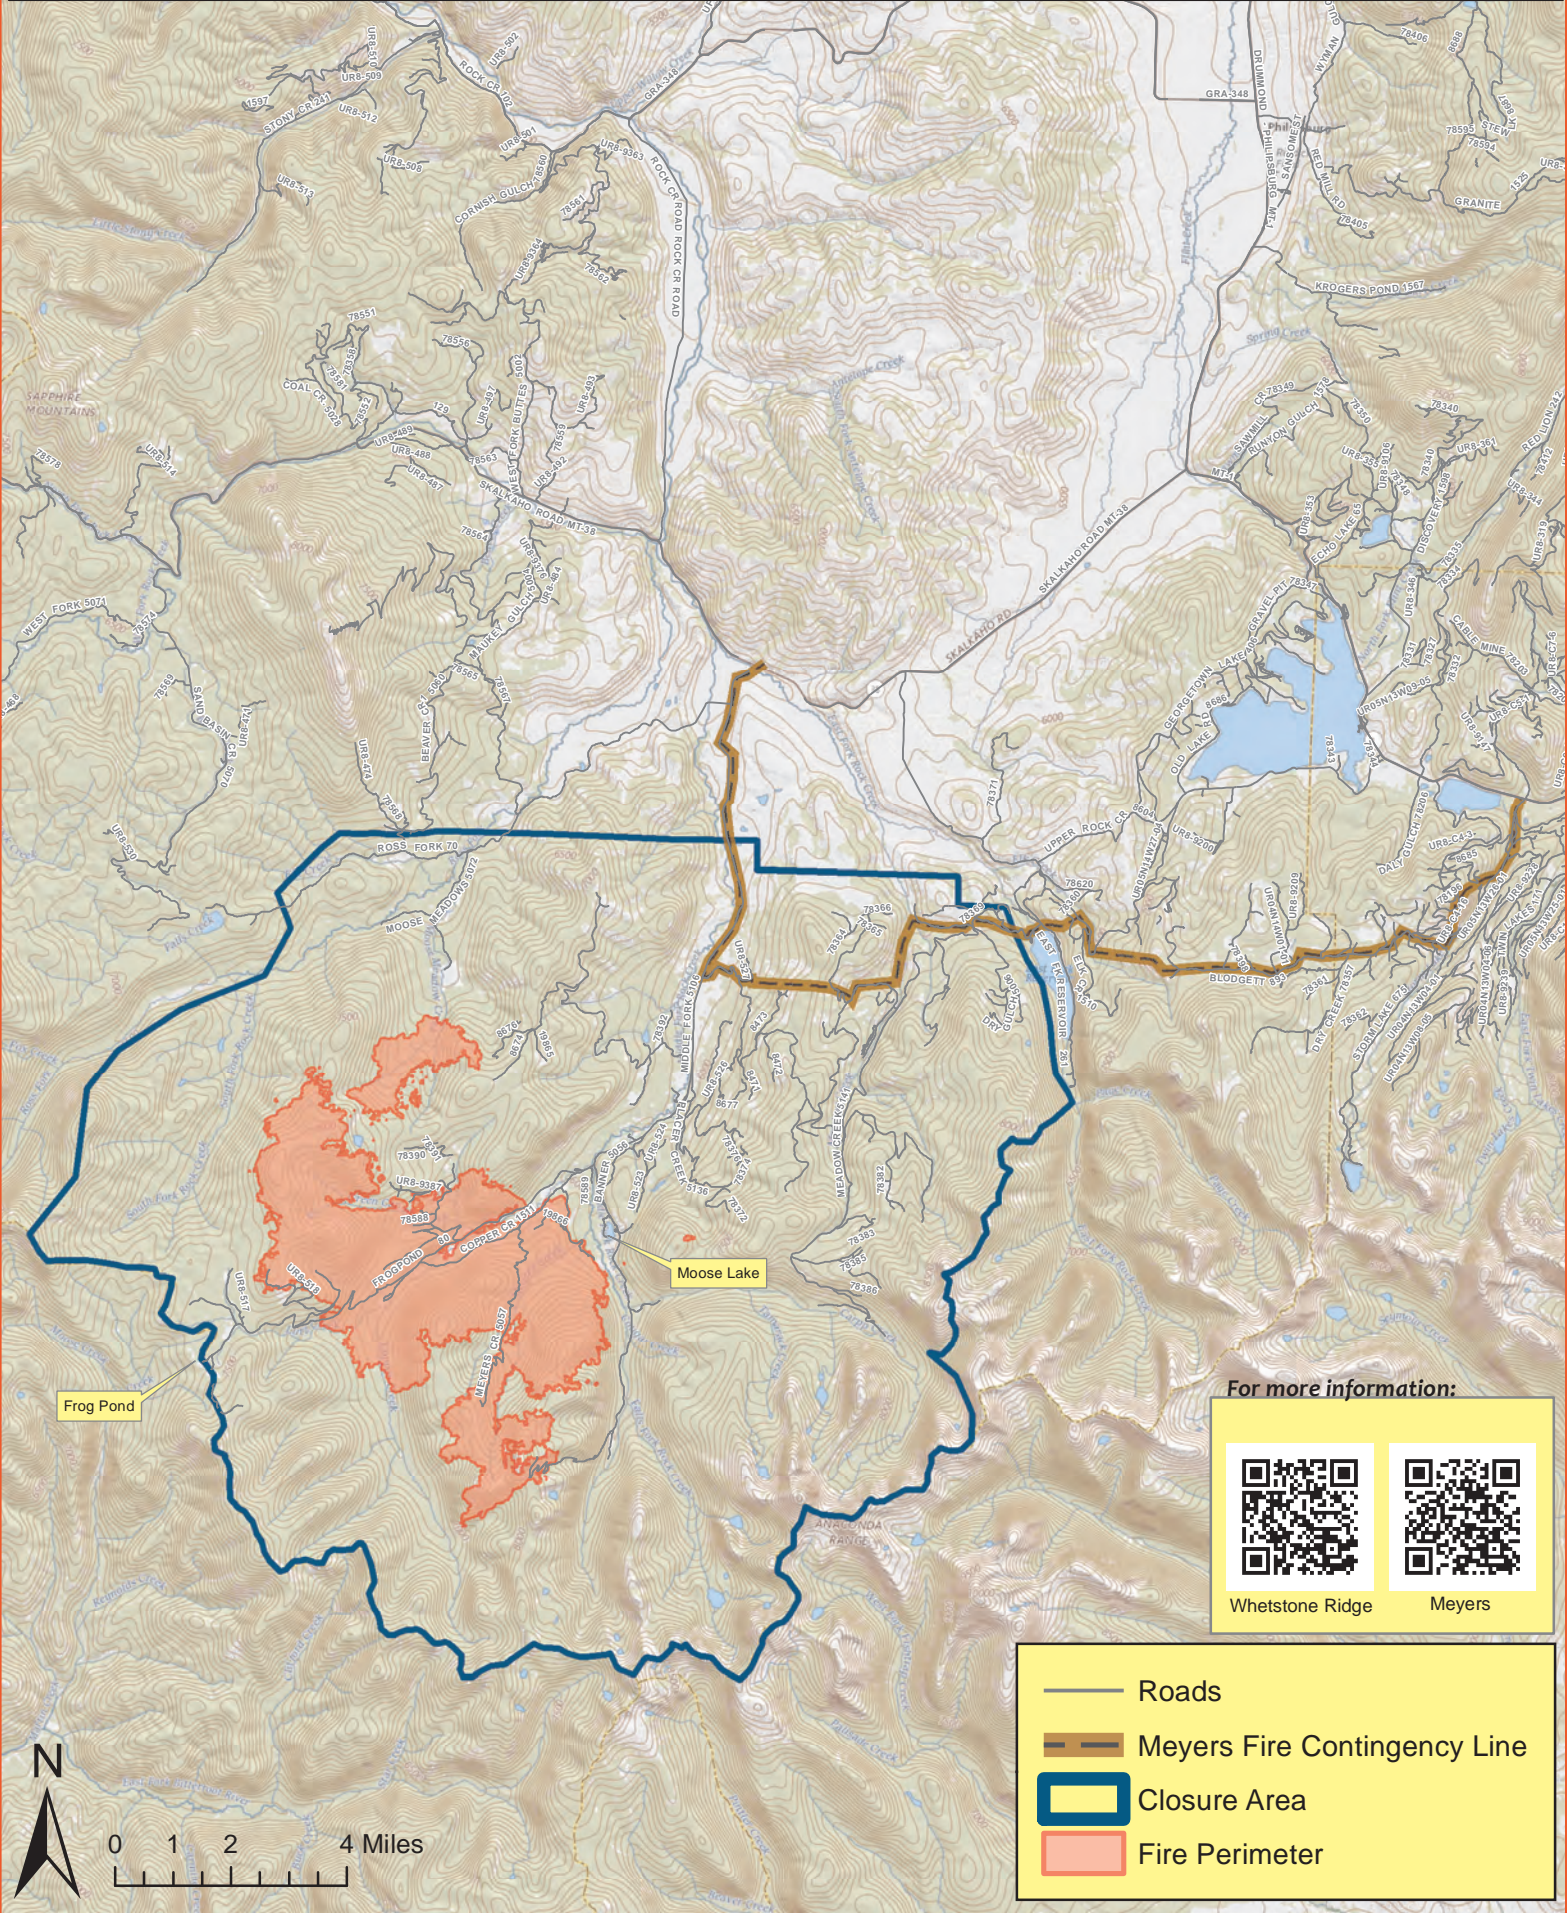

# Meyers Fire MT-BDF-002217

August 11, 2017

Fire Acres as of August 10, 2017:  
13,450

For more information:

Whetstone Ridge

Meyers

- Roads
- Meyers Fire Contingency Line
- Closure Area
- Fire Perimeter