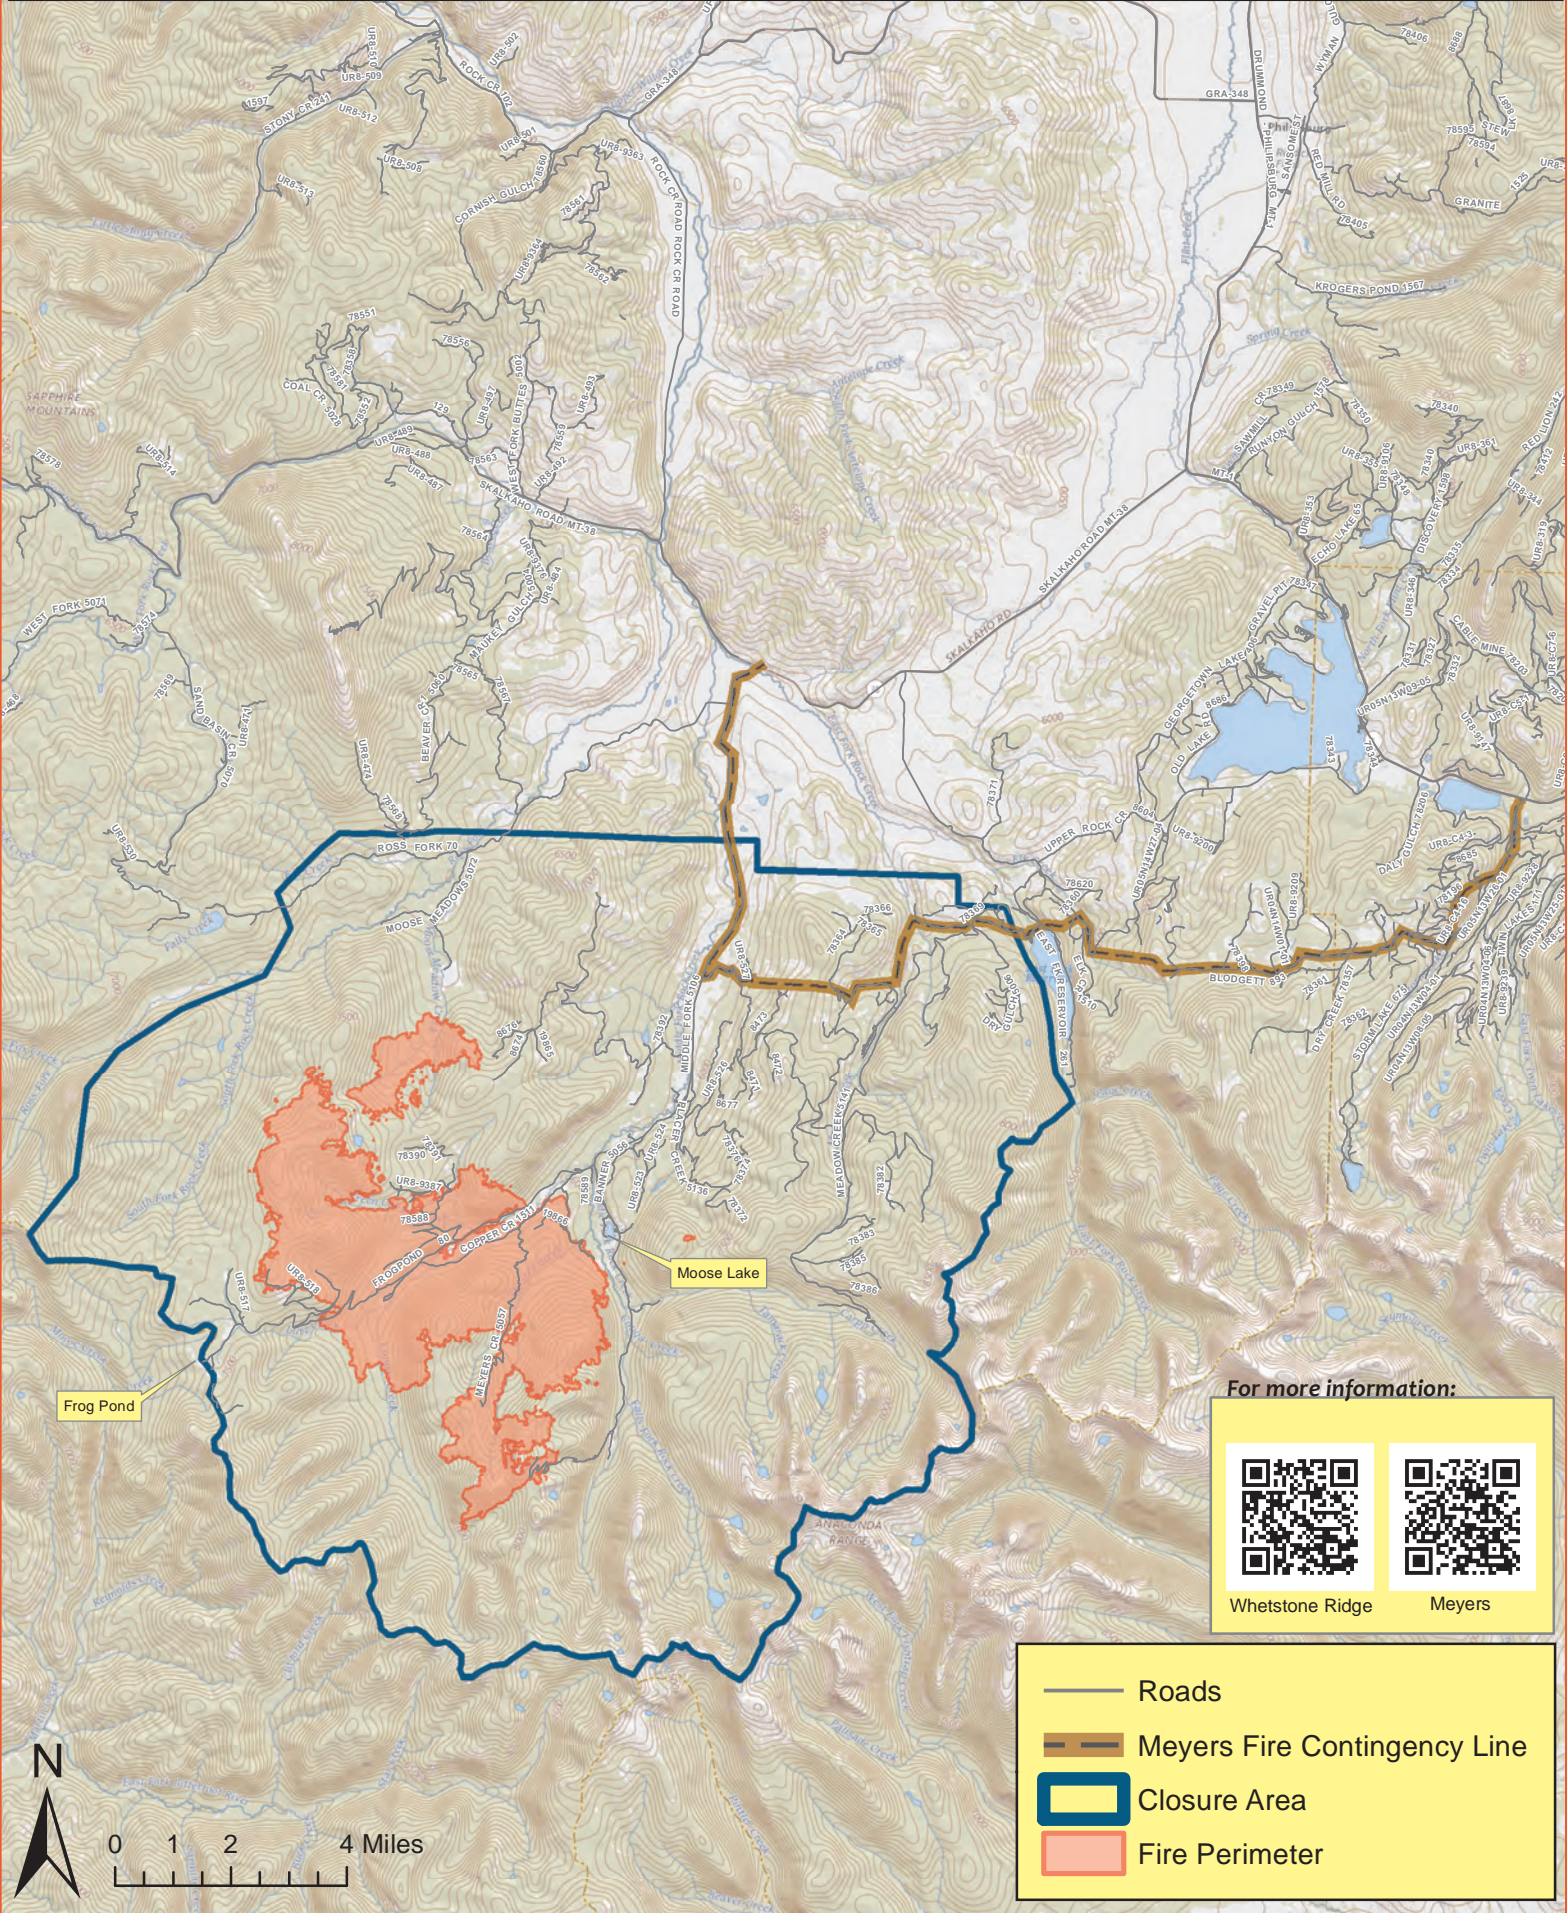

Meyers Fire MT-BDF-002217

August 12, 2017

Fire Acres as of August 12, 2017:
13,541

Frog Pond

Moose Lake

For more information:

Whetstone Ridge

Meyers

0 1 2 4 Miles

- Roads
- Meyers Fire Contingency Line
- Closure Area
- Fire Perimeter