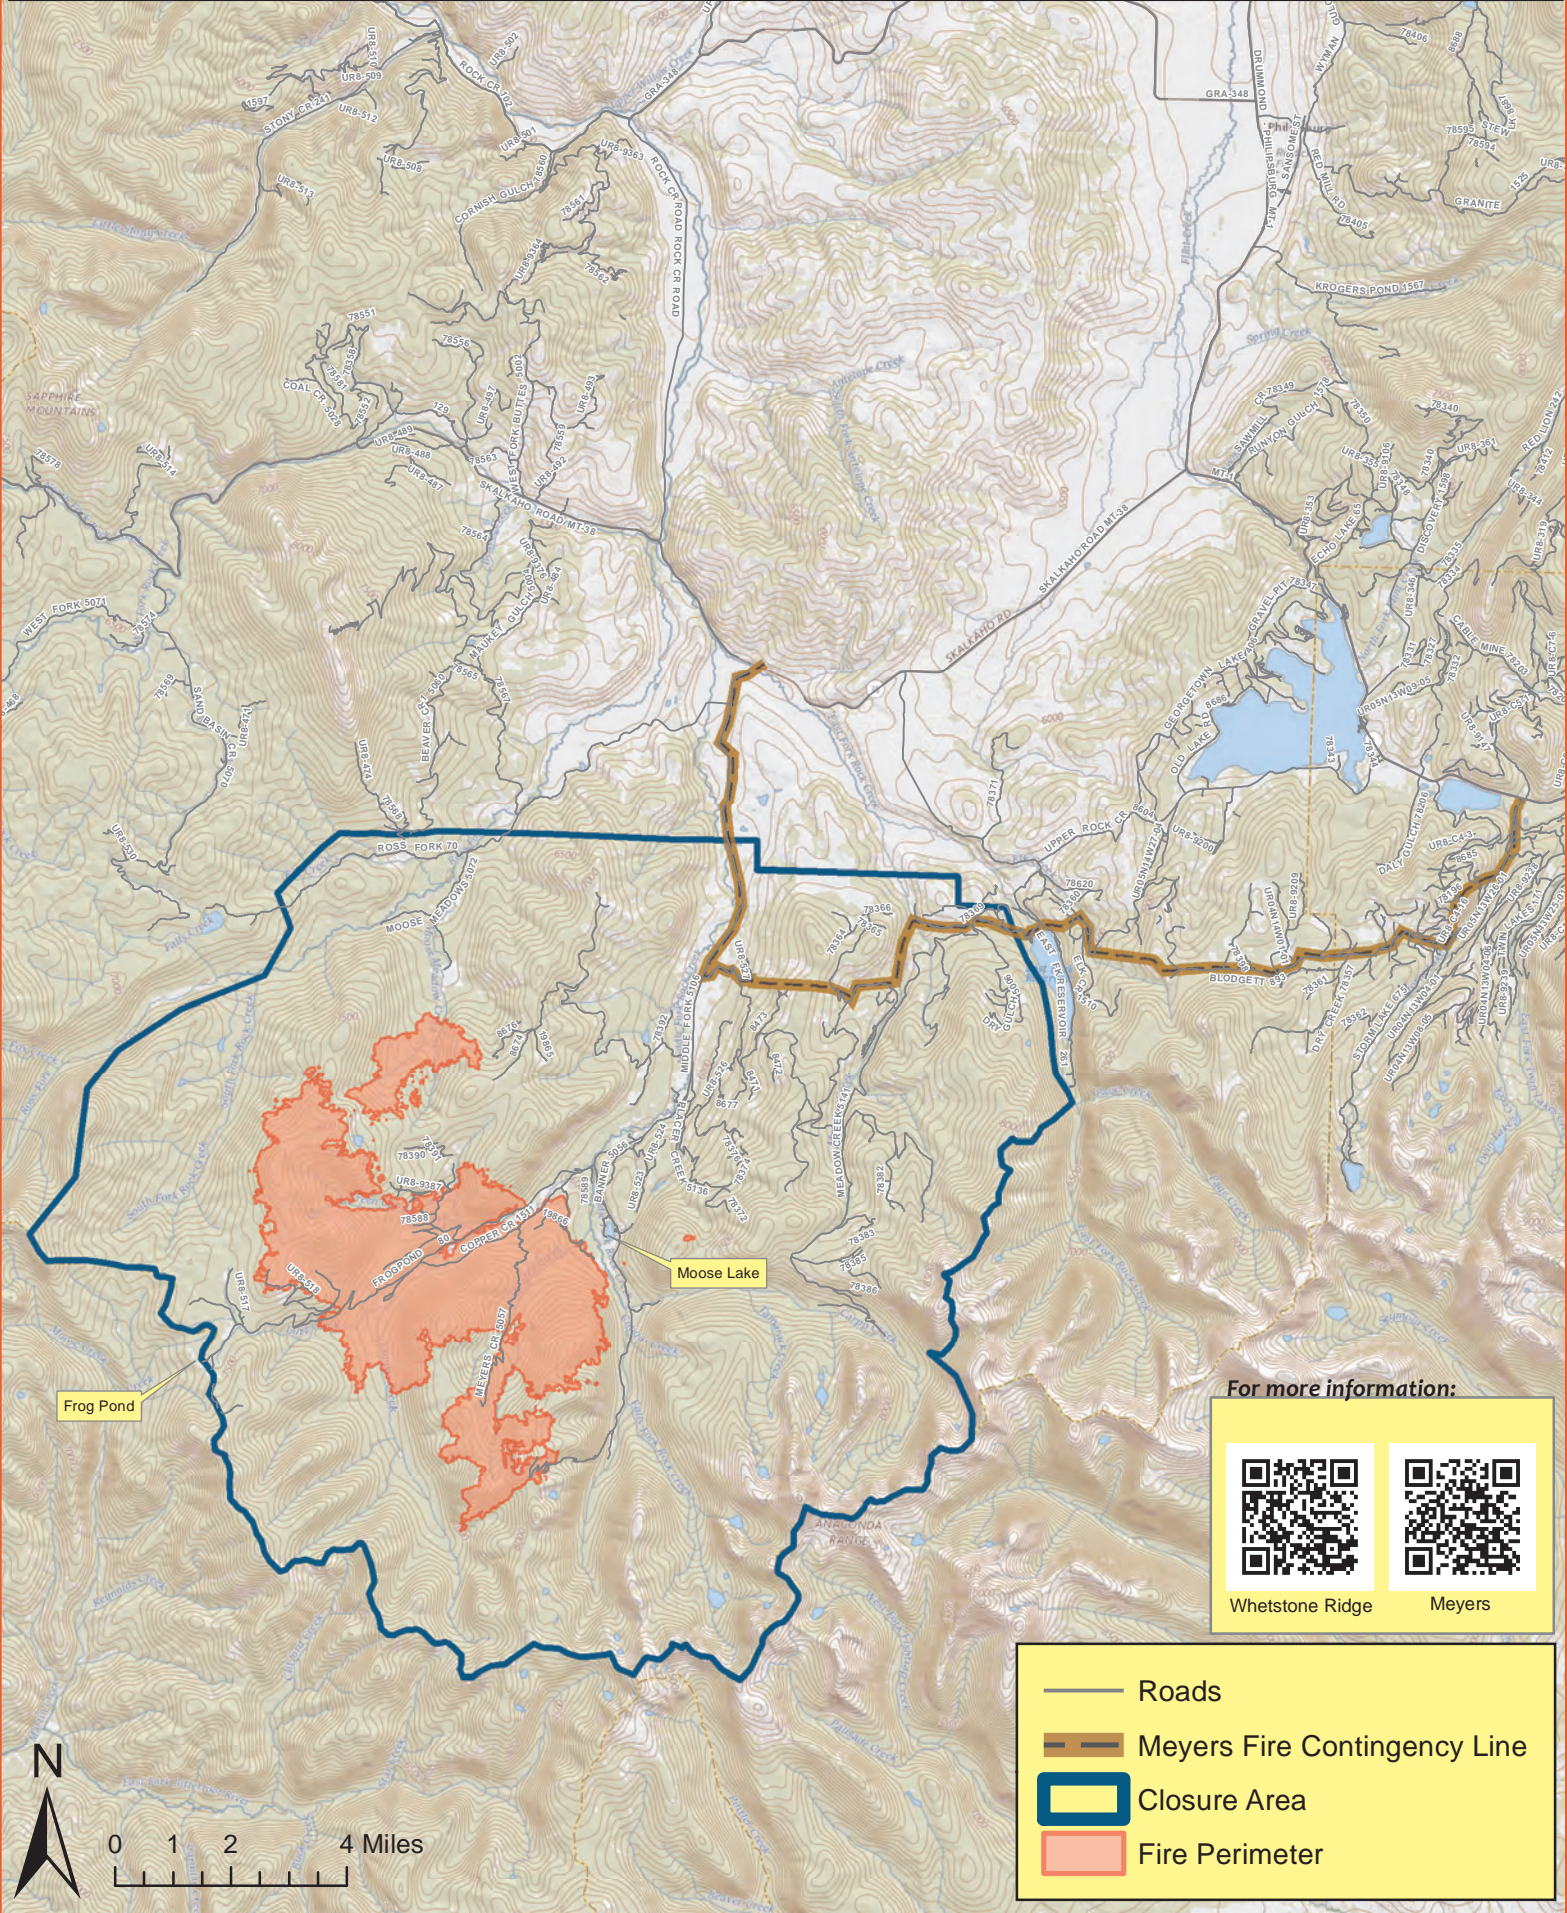

Meyers Fire MT-BDF-002217

August 13, 2017

Fire Acres as of August 13, 2017:
13,711

Frog Pond

Moose Lake

For more information:

Whetstone Ridge

Meyers

- Roads
- Meyers Fire Contingency Line
- Closure Area
- Fire Perimeter

0 1 2 4 Miles