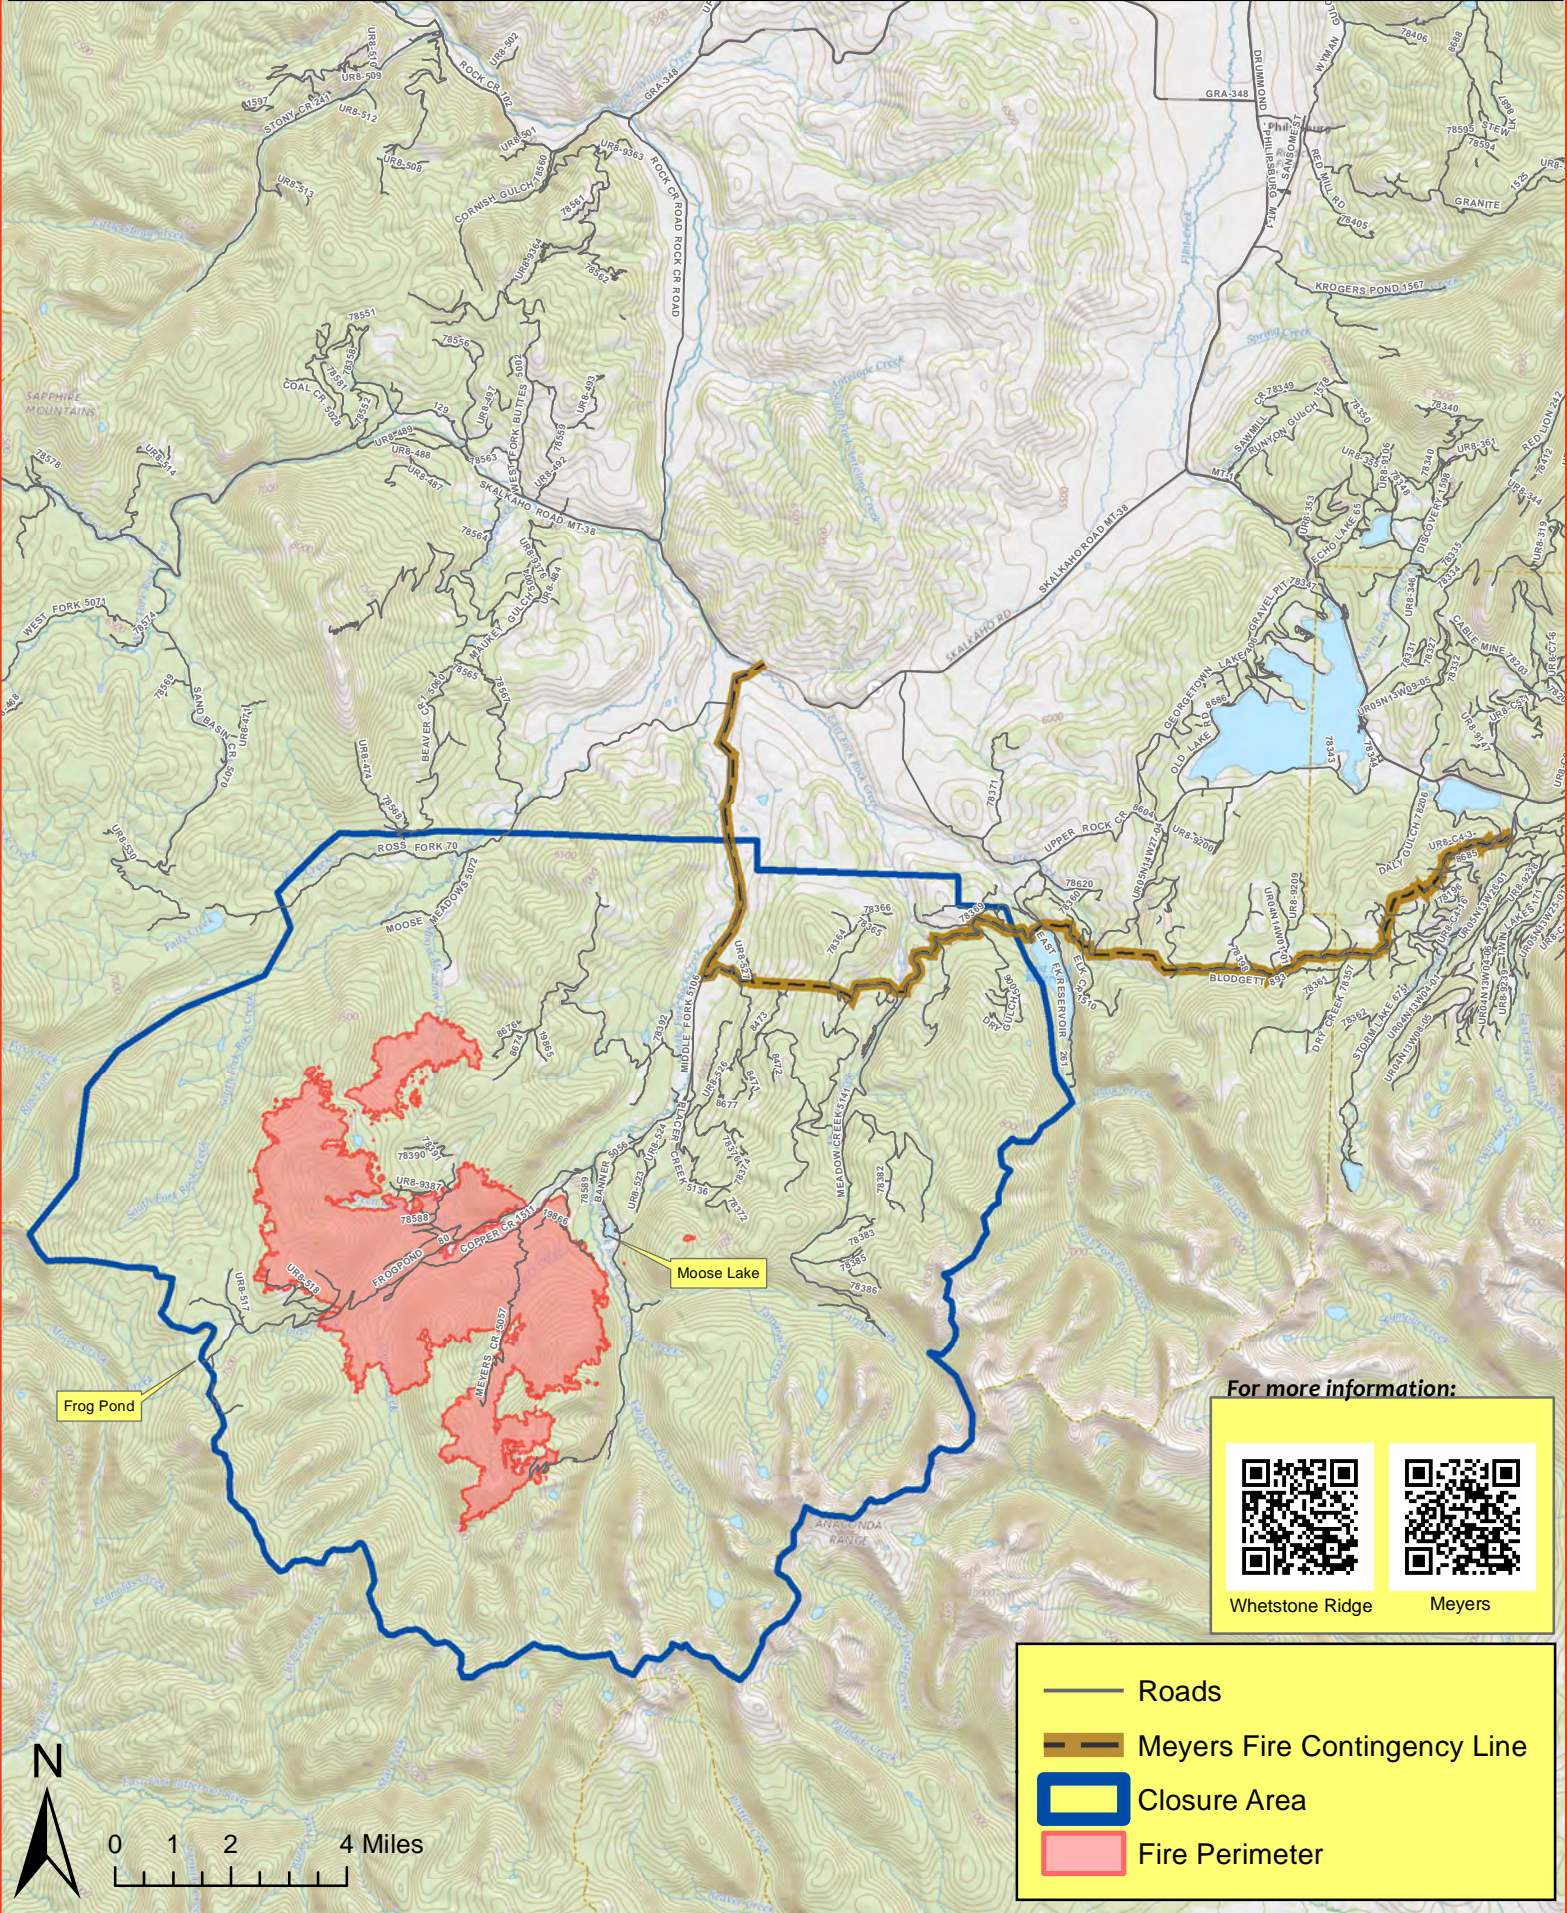

Meyers Fire MT-BDF-002217

August 14, 2017

Fire Acres as of August 13, 2017:
13,711

Frog Pond

Moose Lake

For more information:

Whetstone Ridge

Meyers

0 1 2 4 Miles

- Roads
- Meyers Fire Contingency Line
- Closure Area
- Fire Perimeter