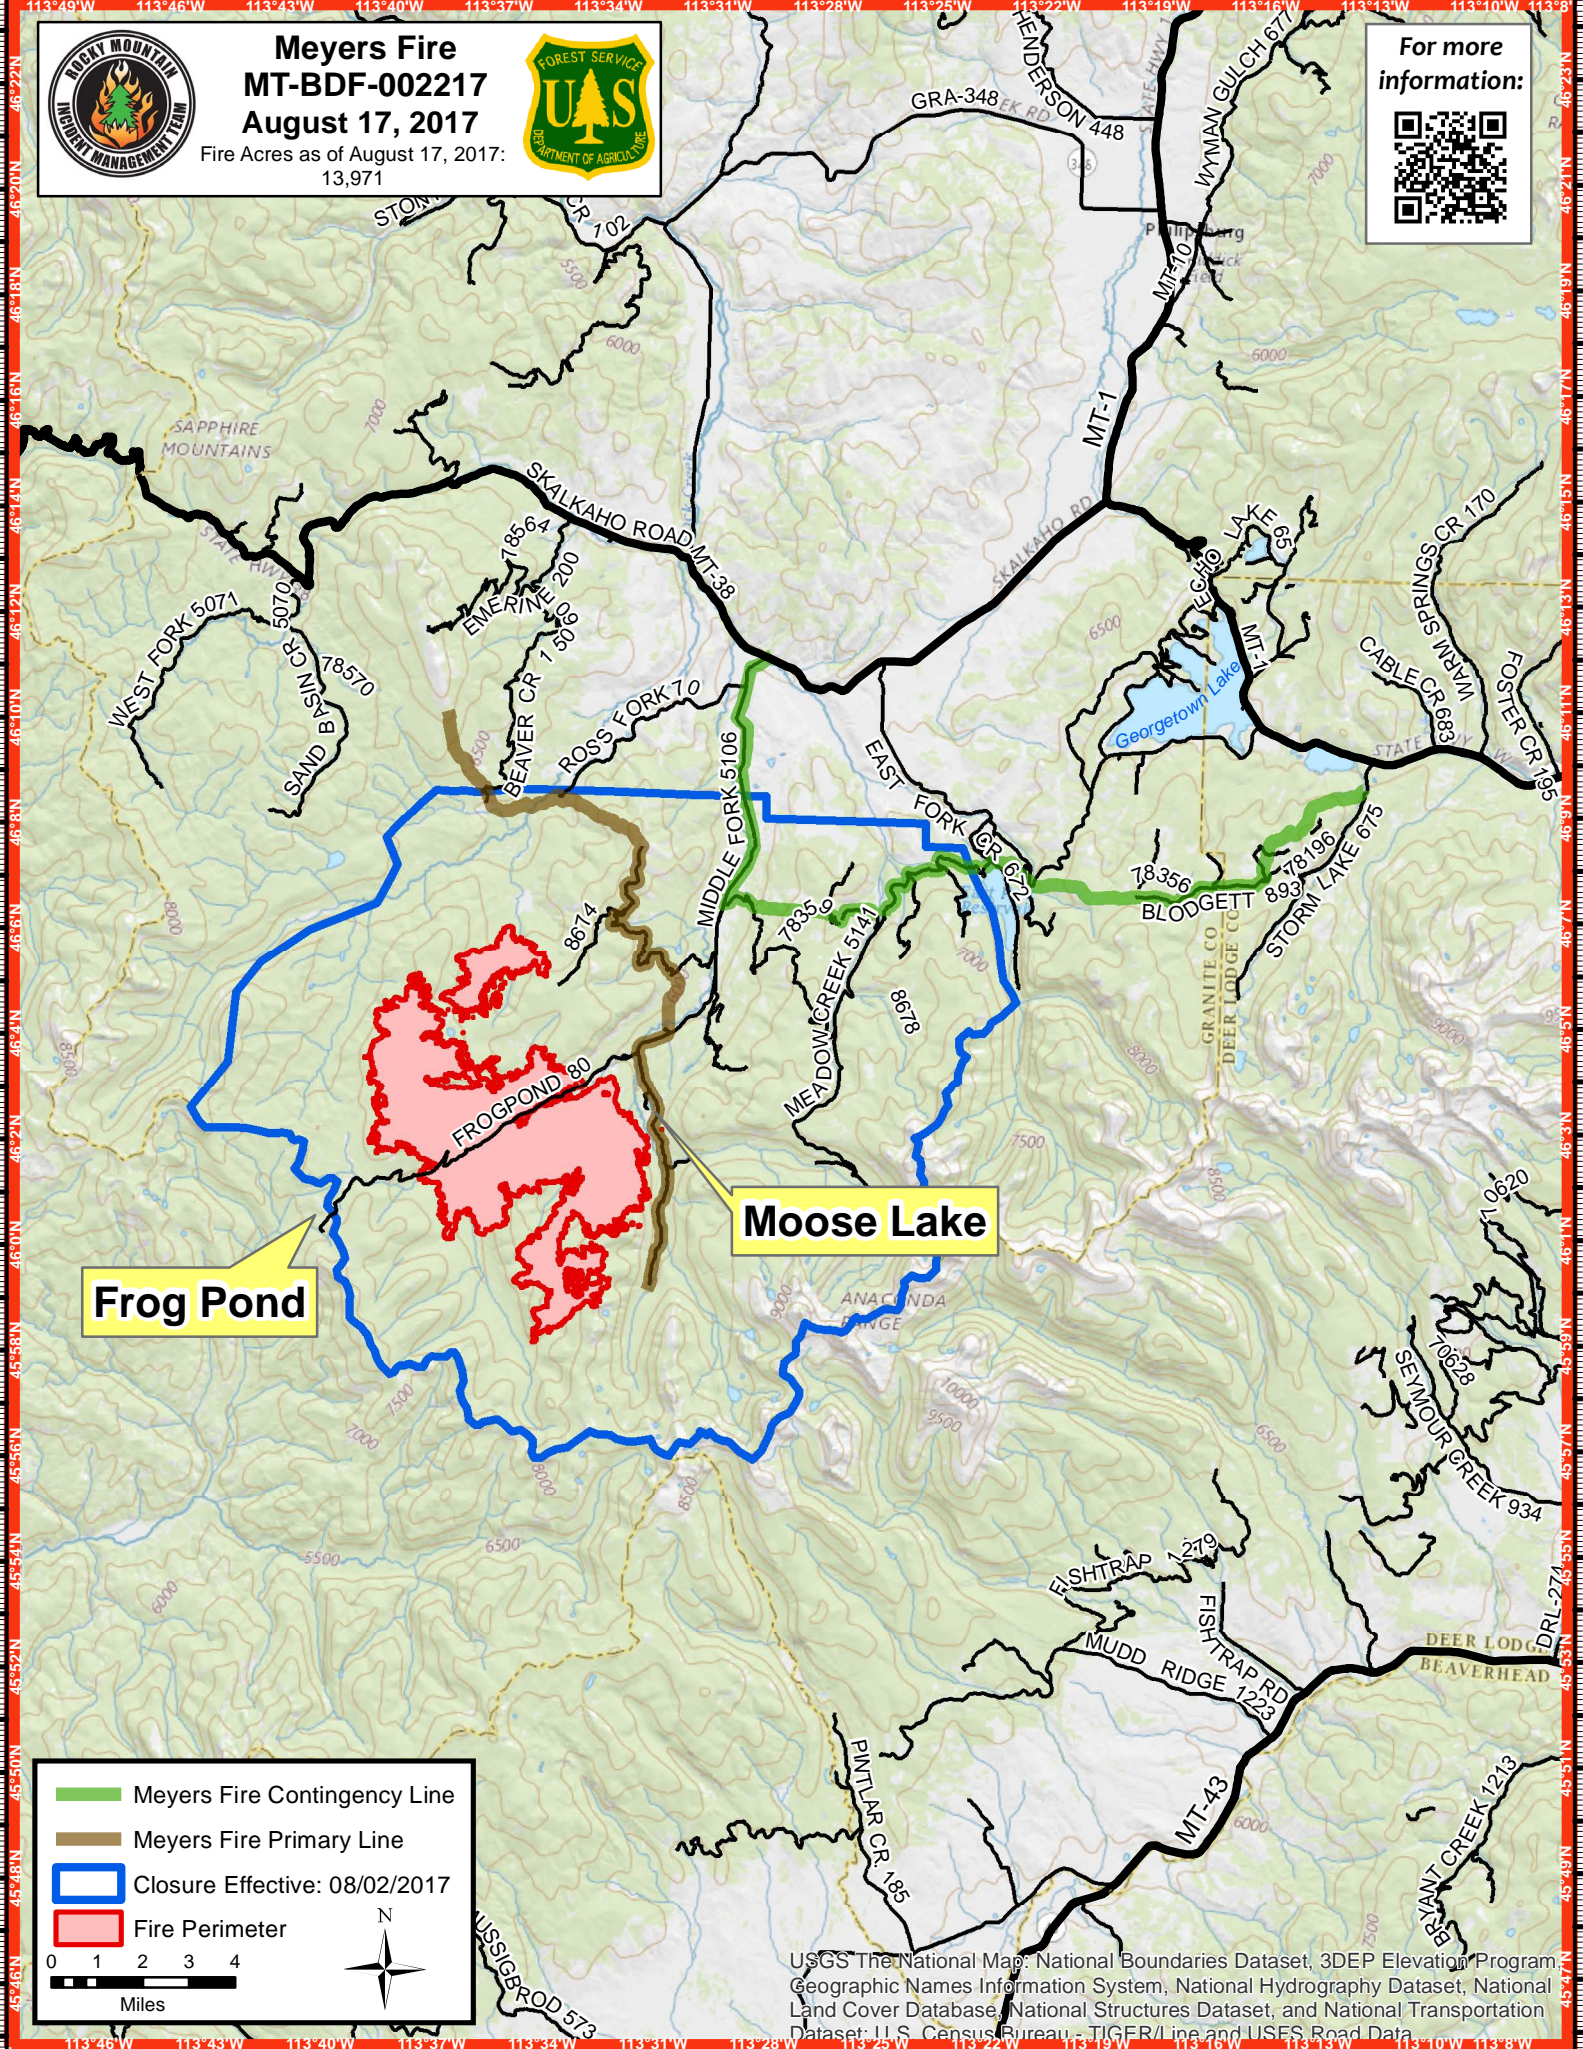

Meyers Fire MT-BDF-002217 August 17, 2017

Fire Acres as of August 17, 2017:
13,971

For more information:

Frog Pond

Moose Lake

- Meyers Fire Contingency Line
- Meyers Fire Primary Line
- Closure Effective: 08/02/2017
- Fire Perimeter

0 1 2 3 4
Miles

USGS The National Map: National Boundaries Dataset, 3DEP Elevation Program Geographic Names Information System, National Hydrography Dataset, National Land Cover Database, National Structures Dataset, and National Transportation Dataset; U.S. Census Bureau - TIGER/Line and USFS Road Data