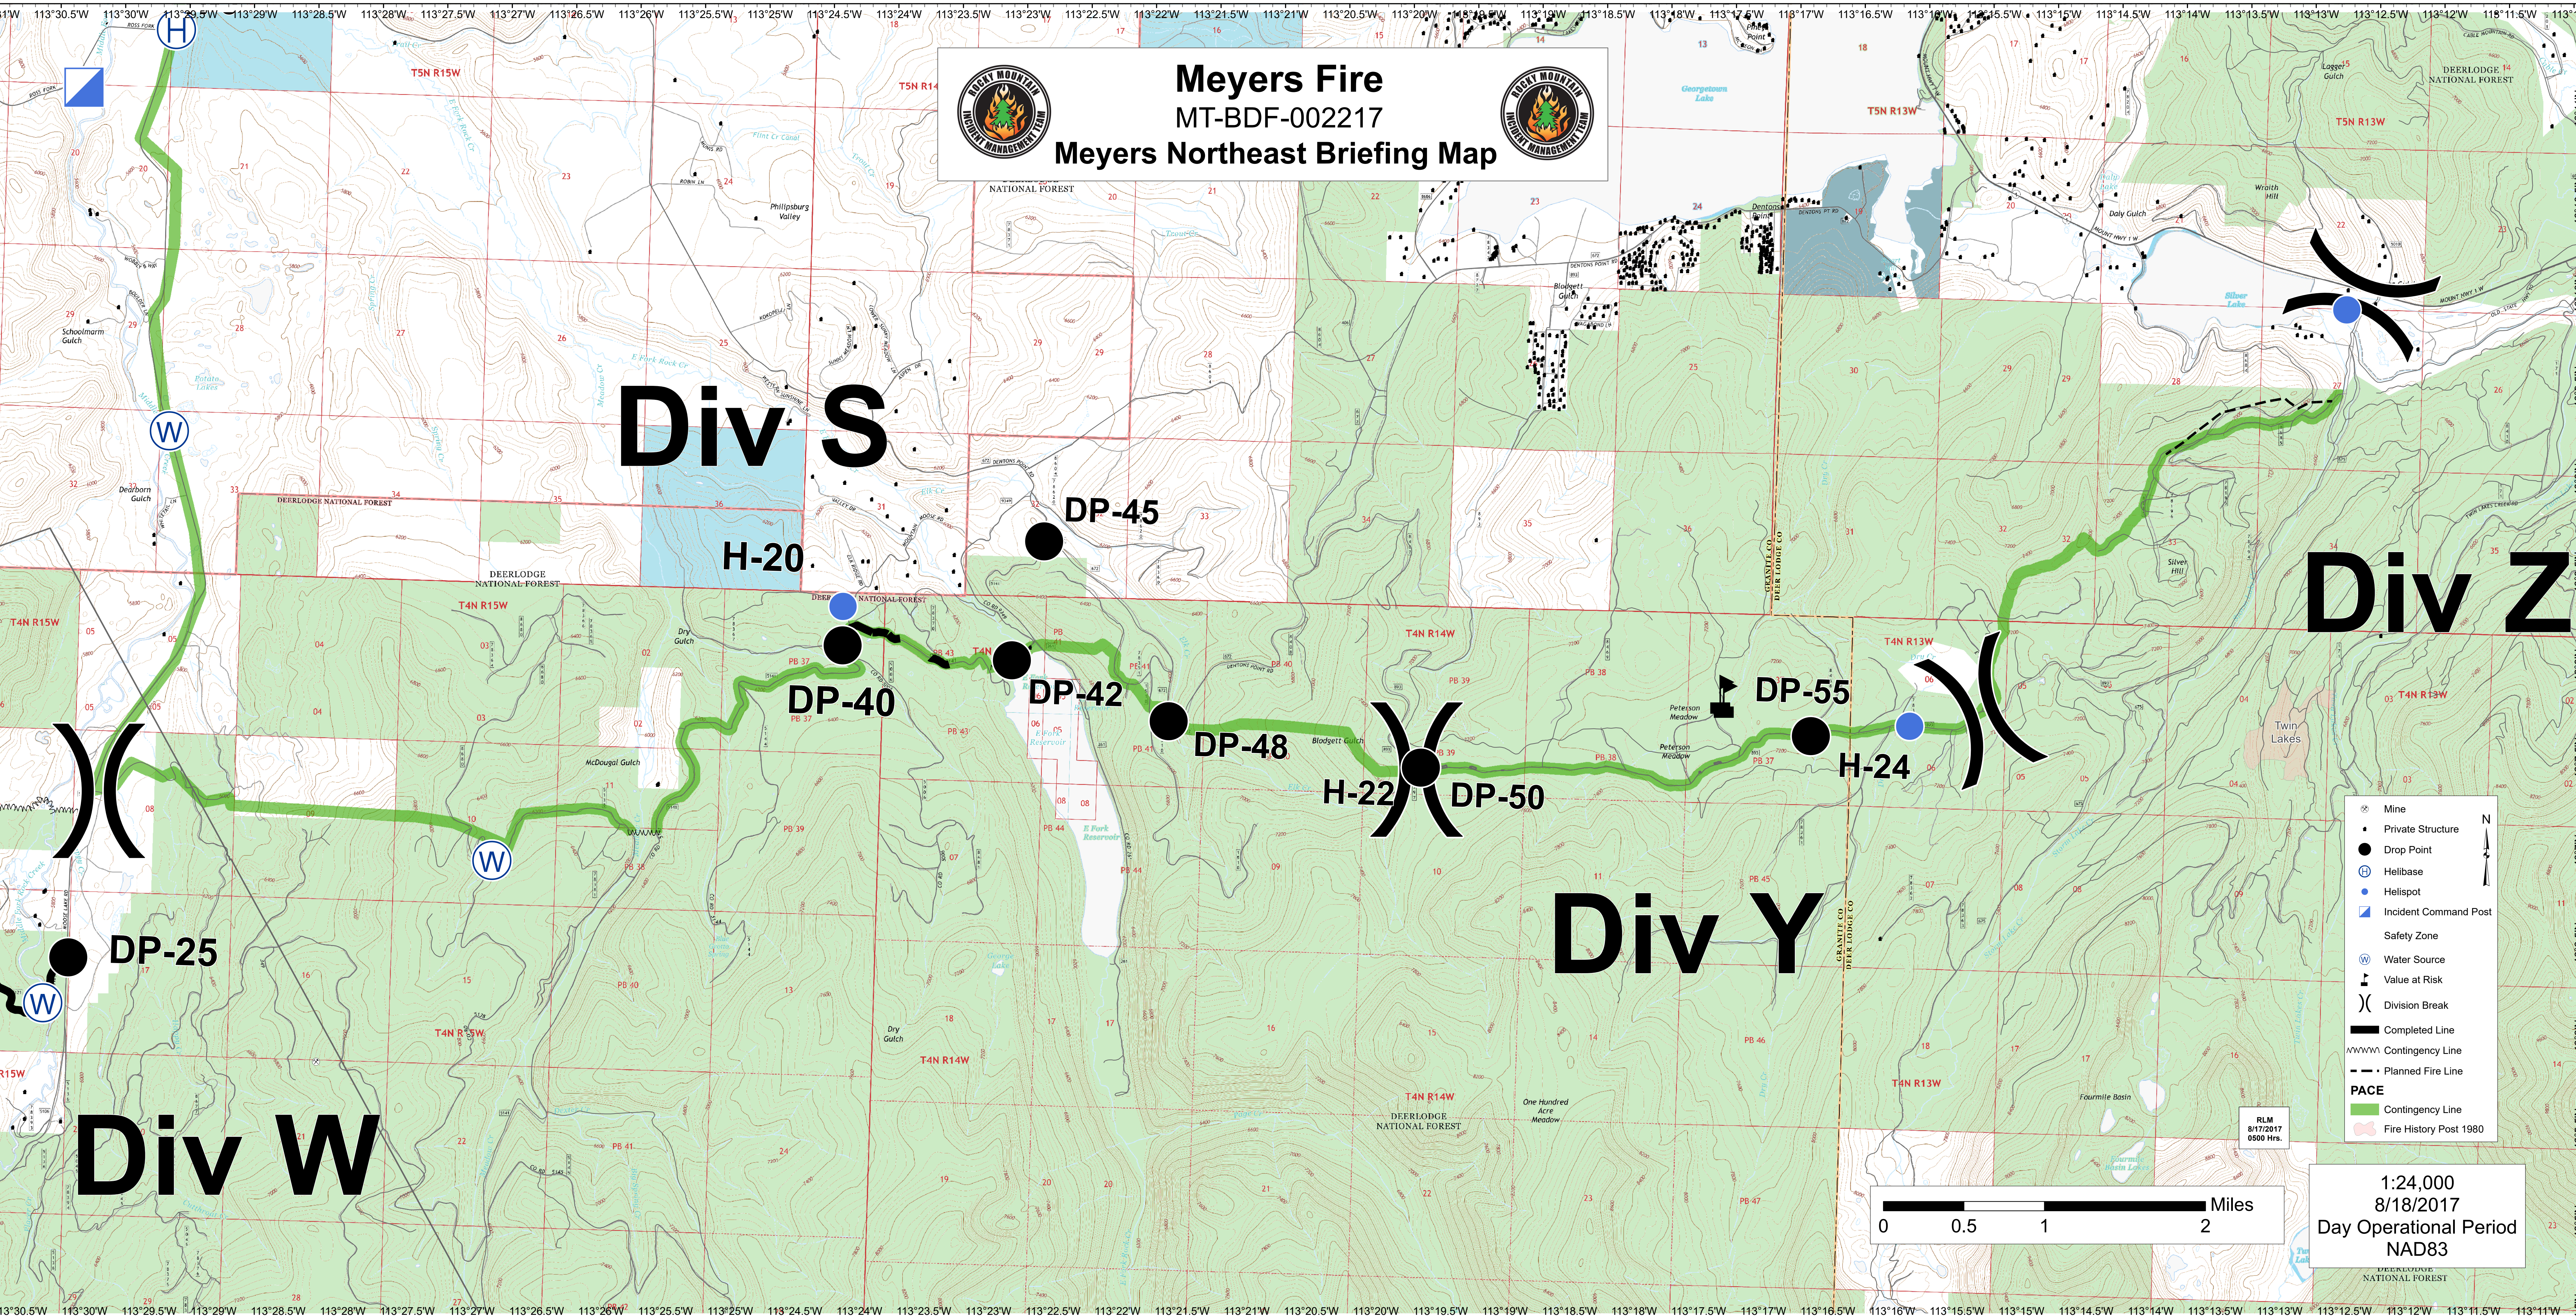

Meyers Fire MT-BDF-002217 Meyers Northeast Briefing Map

Div S

Div Z

Div Y

Div W

DP-25

DP-40

DP-42

DP-48

DP-50

DP-55

H-24

DP-45

H-20

H-22

- Mine
- Private Structure
- Drop Point
- Helibase
- Helispot
- Incident Command Post
- Safety Zone
- Water Source
- Value at Risk
- Division Break
- Completed Line
- Contingency Line
- Planned Fire Line
- PACE
- Contingency Line
- Fire History Post 1980

1:24,000
8/17/2017
0500 Hrs.
Day Operational Period
NAD83