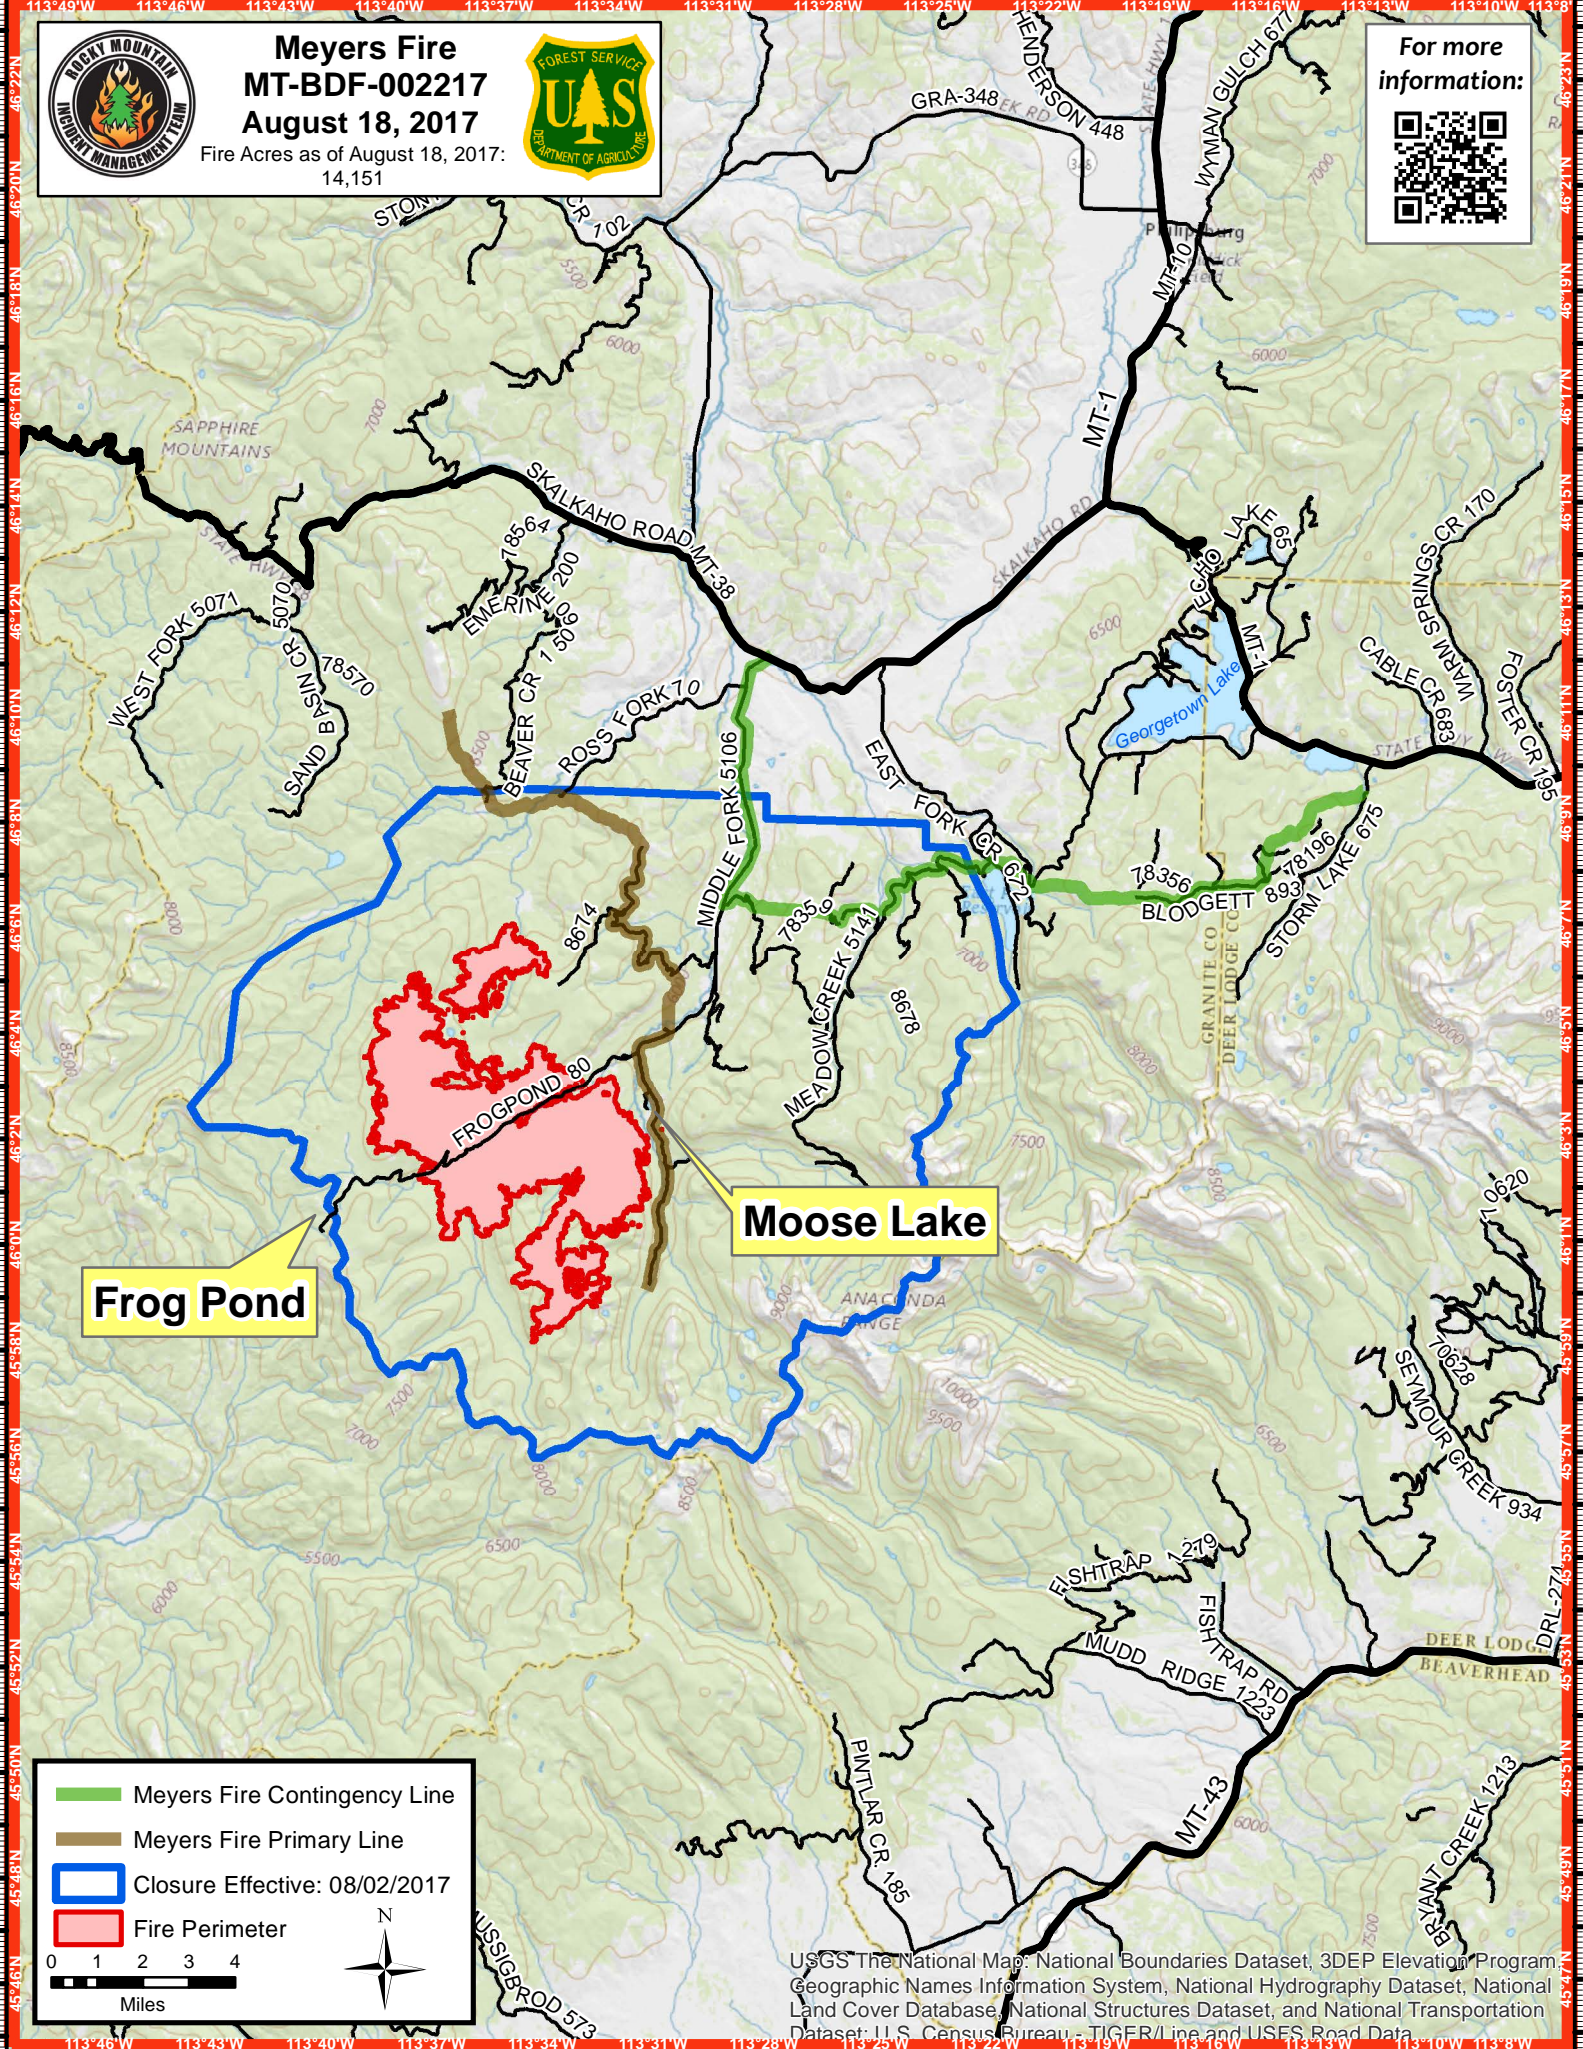

Meyers Fire MT-BDF-002217 August 18, 2017

Fire Acres as of August 18, 2017:
14,151

For more information:

Frog Pond

Moose Lake

- Meyers Fire Contingency Line
- Meyers Fire Primary Line
- Closure Effective: 08/02/2017
- Fire Perimeter

0 1 2 3 4
Miles

USGS The National Map: National Boundaries Dataset, 3DEP Elevation Program
 Geographic Names Information System, National Hydrography Dataset, National
 Land Cover Database, National Structures Dataset, and National Transportation
 Dataset; U.S. Census Bureau - TIGER/Line and USFS Road Data