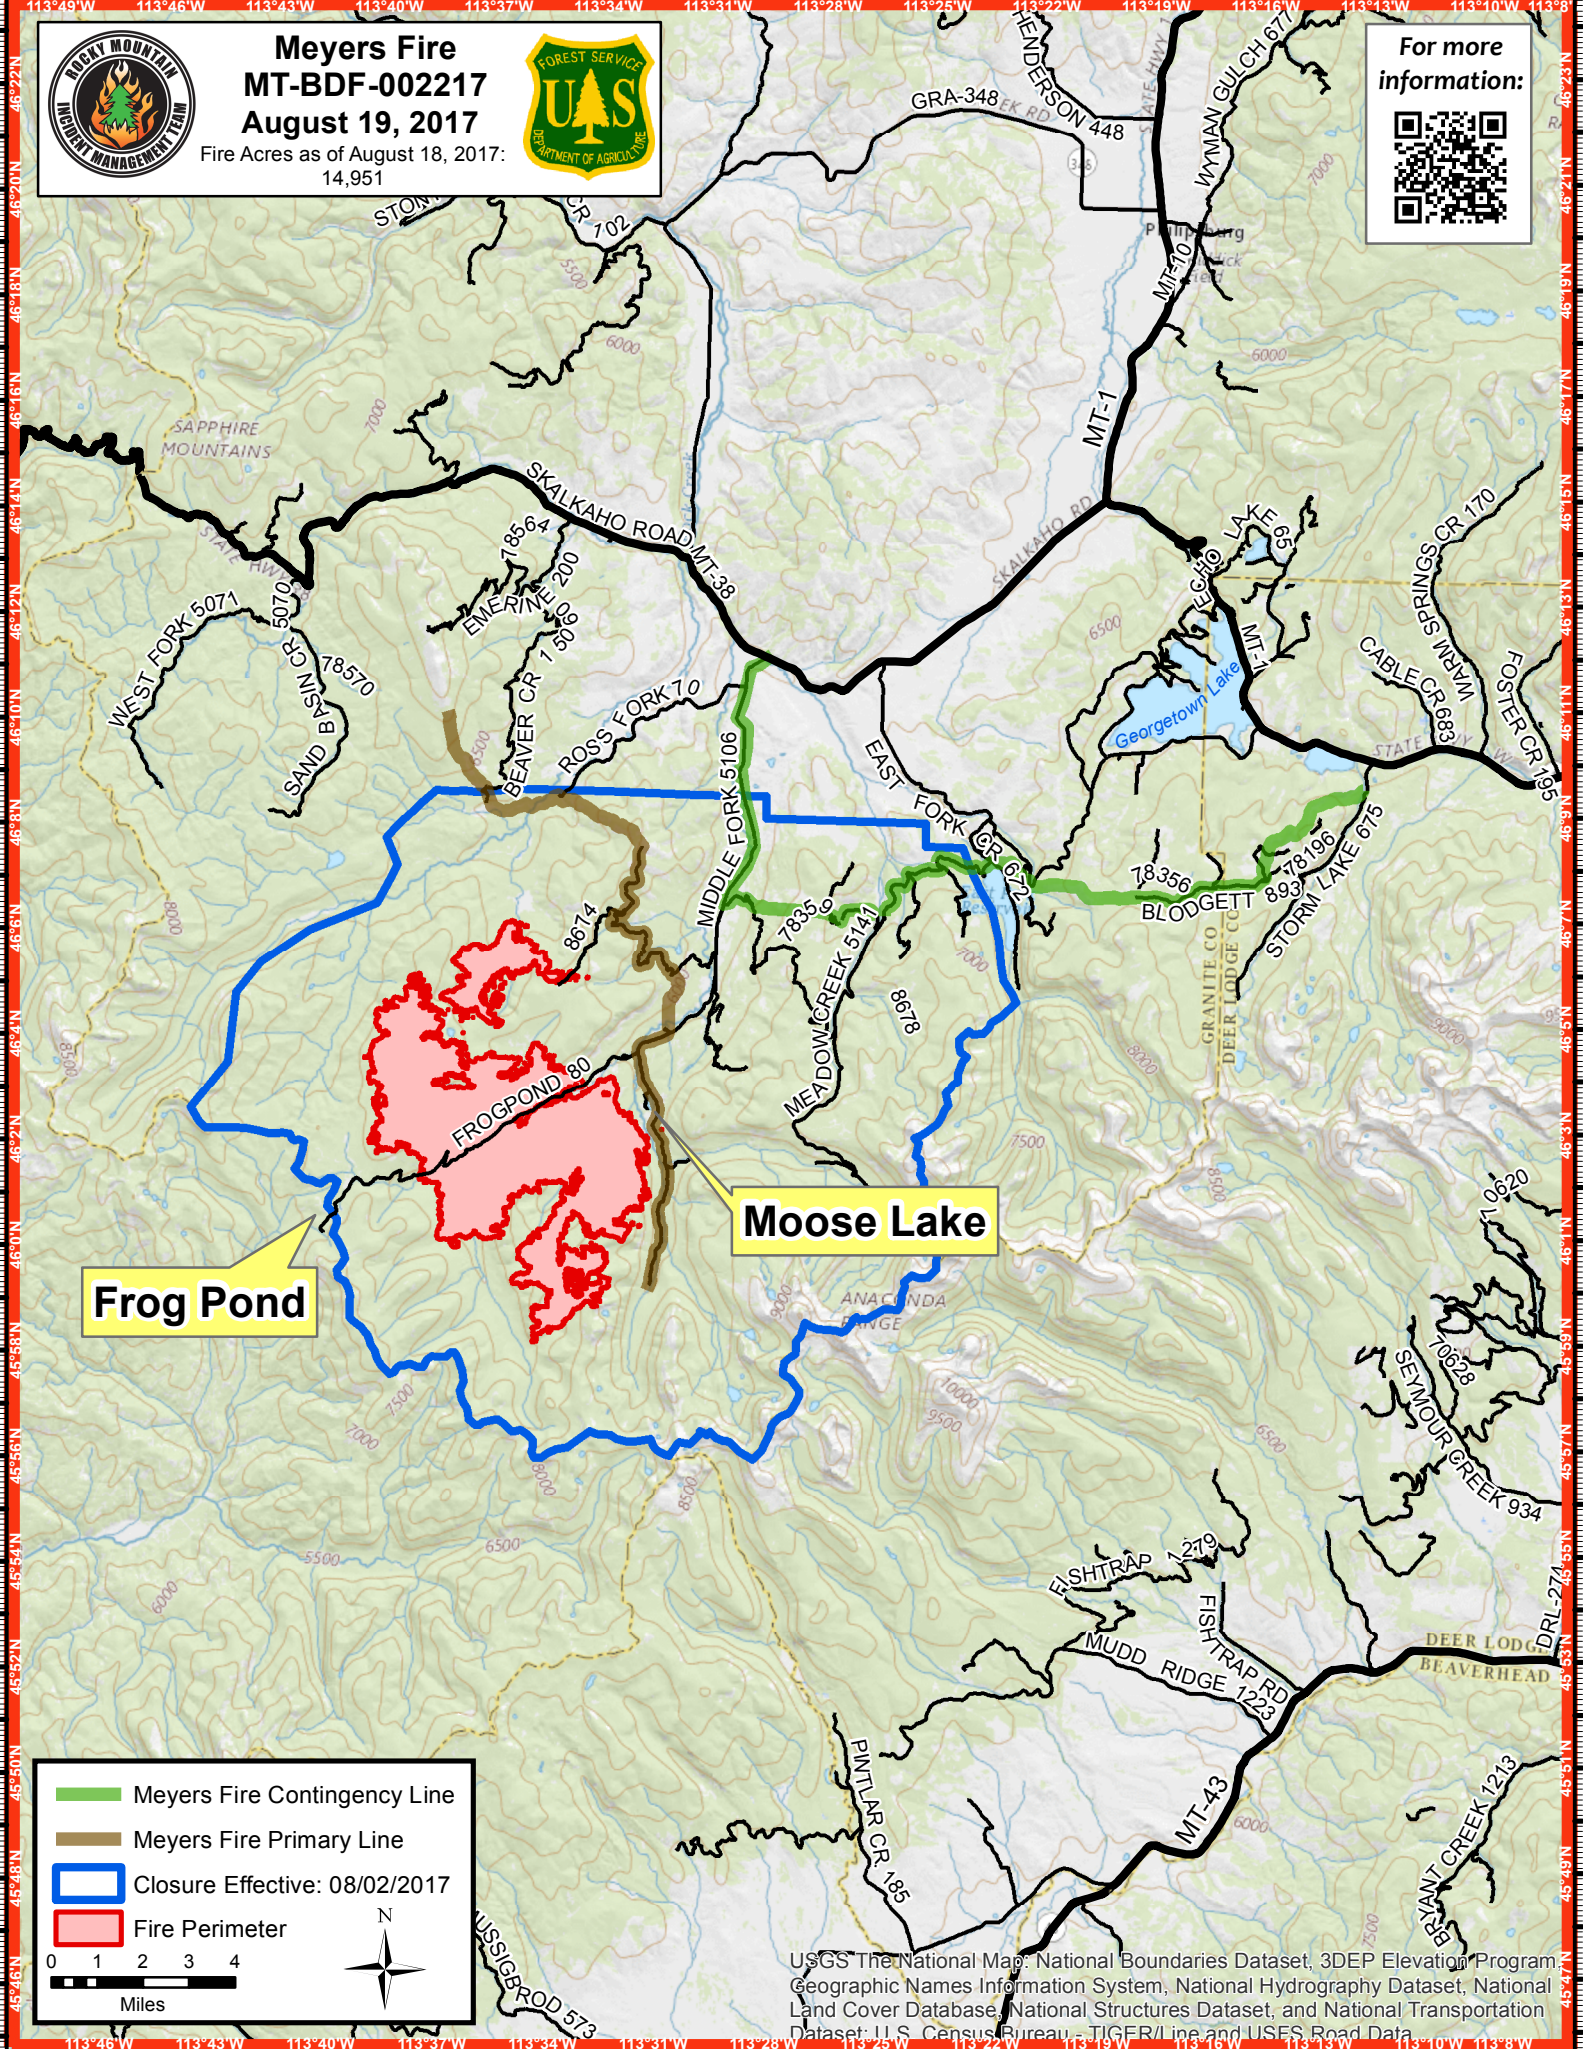

Meyers Fire MT-BDF-002217 August 19, 2017

Fire Acres as of August 18, 2017:
14,951

For more information:

Frog Pond

Moose Lake

- Meyers Fire Contingency Line
- Meyers Fire Primary Line
- Closure Effective: 08/02/2017
- Fire Perimeter

0 1 2 3 4
Miles

USGS The National Map: National Boundaries Dataset, 3DEP Elevation Program, Geographic Names Information System, National Hydrography Dataset, National Land Cover Database, National Structures Dataset, and National Transportation Dataset; U.S. Census Bureau - TIGER/line and USFS Road Data