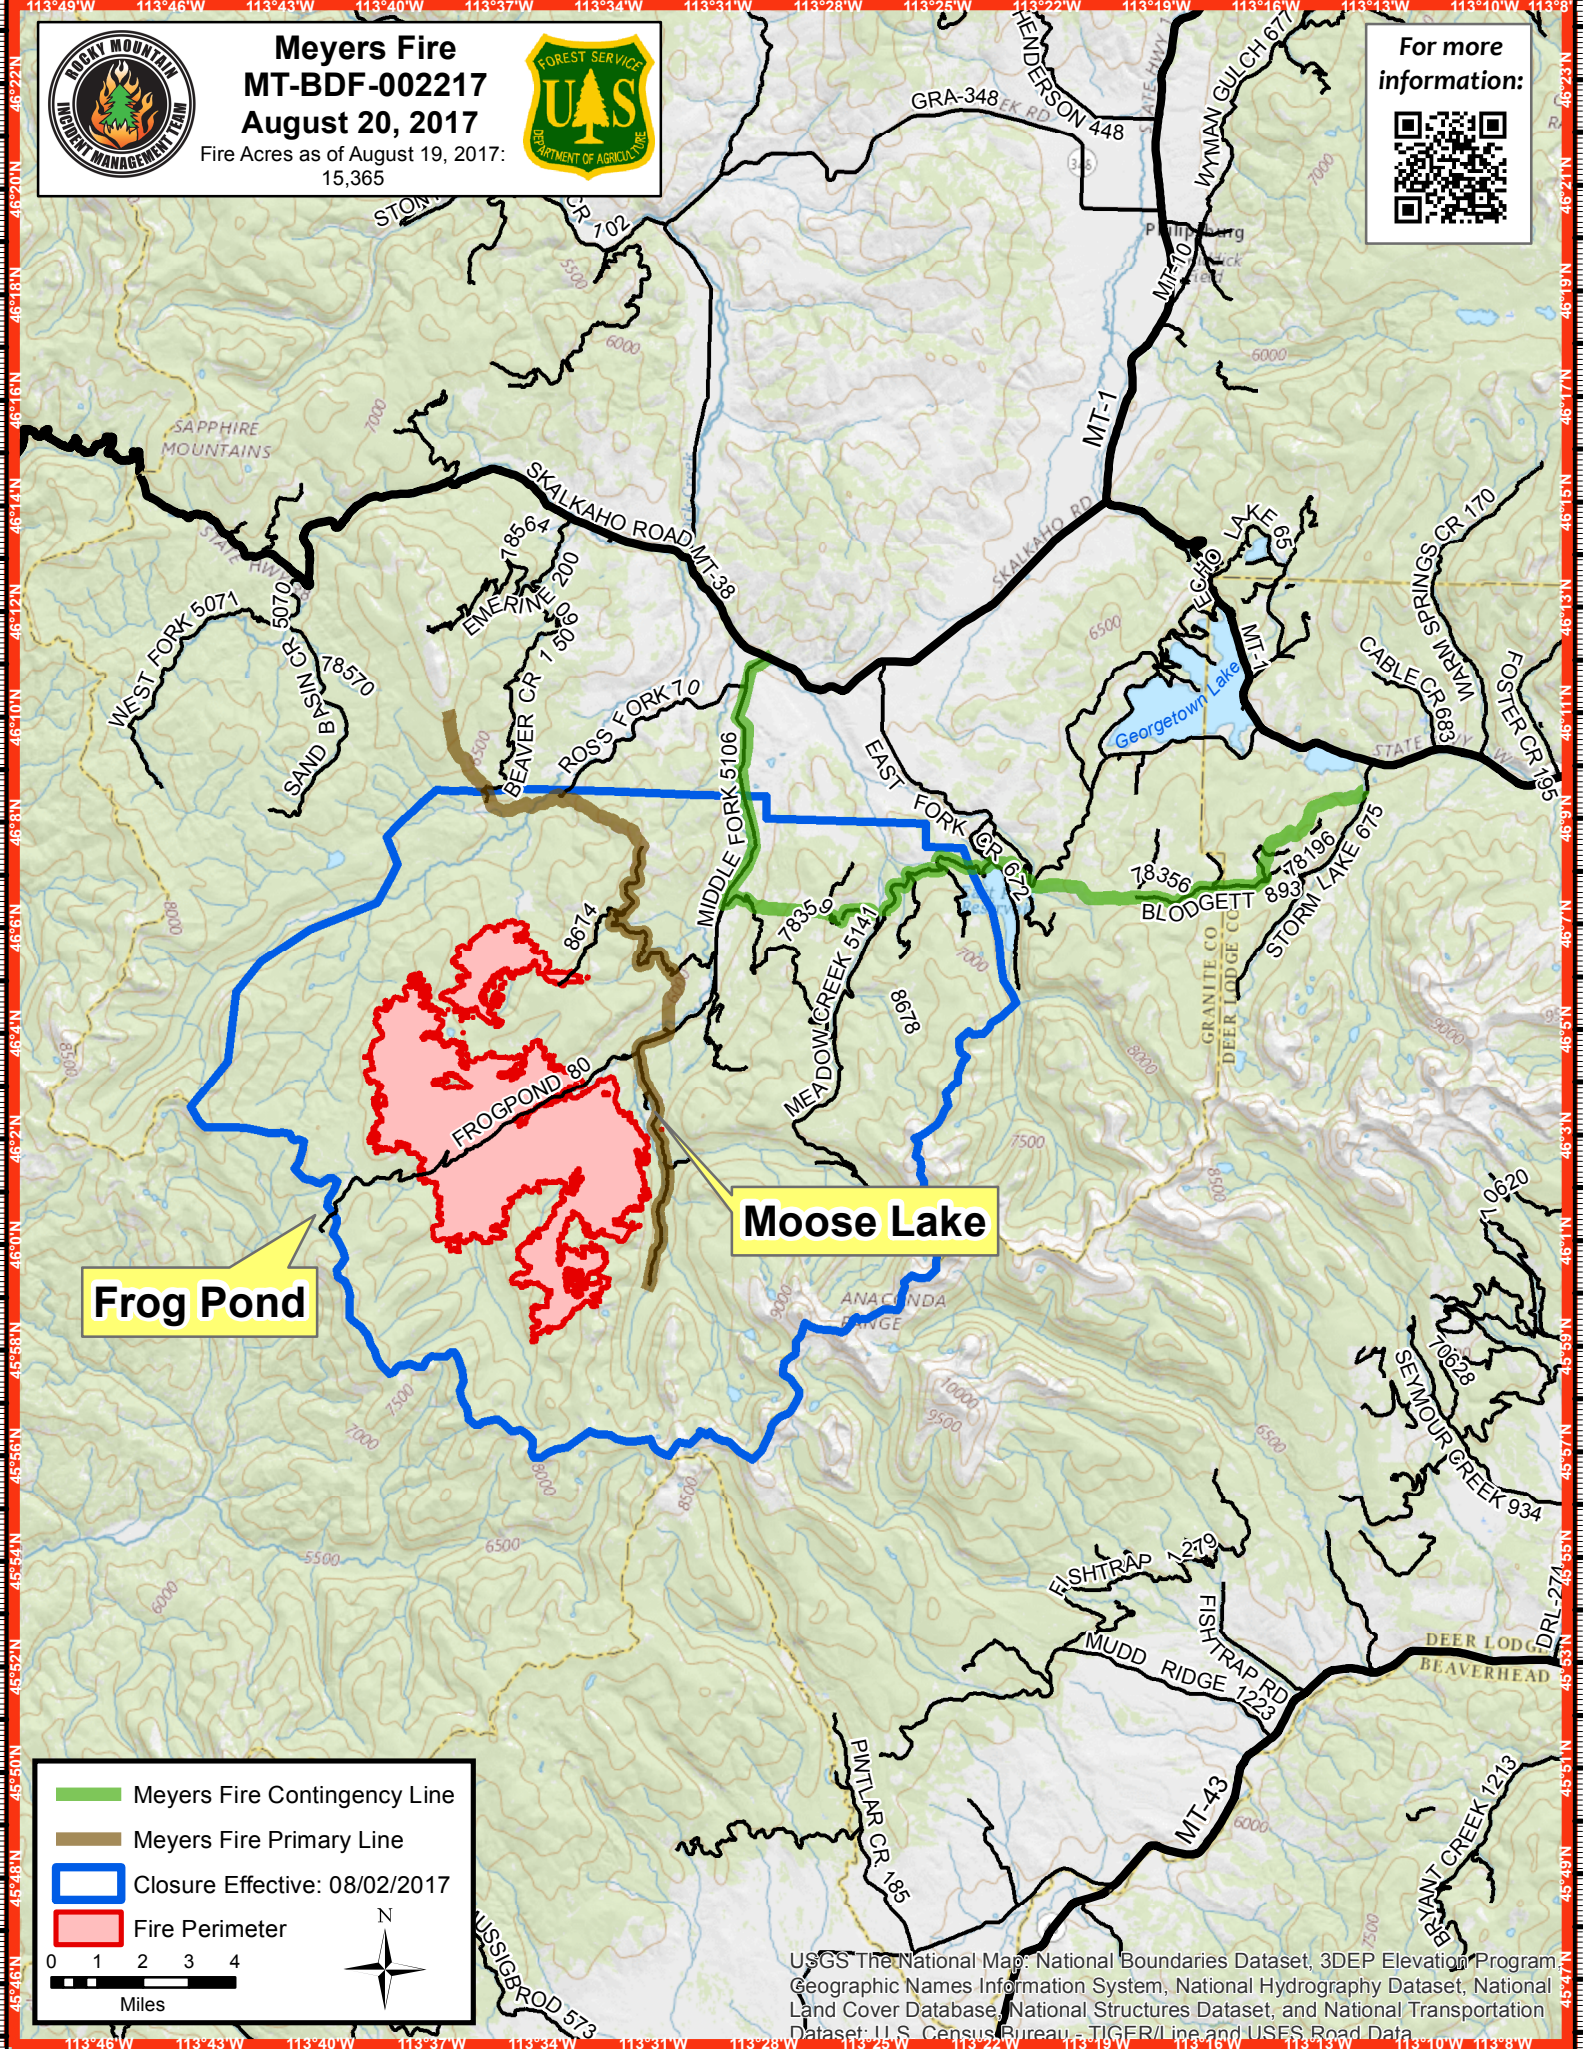

Meyers Fire MT-BDF-002217 August 20, 2017

Fire Acres as of August 19, 2017:
15,365

For more information:

Frog Pond

Moose Lake

- Meyers Fire Contingency Line
- Meyers Fire Primary Line
- Closure Effective: 08/02/2017
- Fire Perimeter

0 1 2 3 4
Miles

USGS The National Map: National Boundaries Dataset, 3DEP Elevation Program, Geographic Names Information System, National Hydrography Dataset, National Land Cover Database, National Structures Dataset, and National Transportation Dataset; U.S. Census Bureau - TIGER/line and USFS Road Data